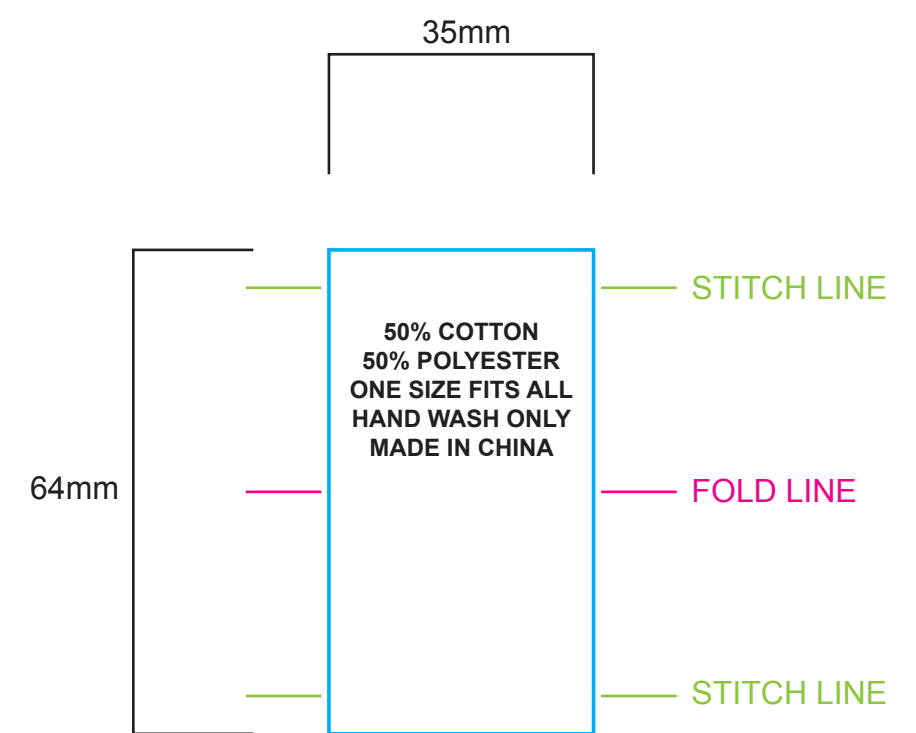

FRONT

PEAK

TEMPLATE SCALE RATIO 1:1

ART COLOURS

- |       |       |       |
|-------|-------|-------|
| ■ PMS | ■ PMS | ■ PMS |
| ■ PMS | ■ PMS | ■ PMS |
| ■ PMS | ■ PMS | ■ PMS |

PRODUCT COLOURS

- POLYESTER: ----
- MESH: ----
- CLOSURE: ----
- EYELETS: ----
- UNDER PEAK: ----
- SWEATBAND: ----
- TAPING: ----

CARE LABEL