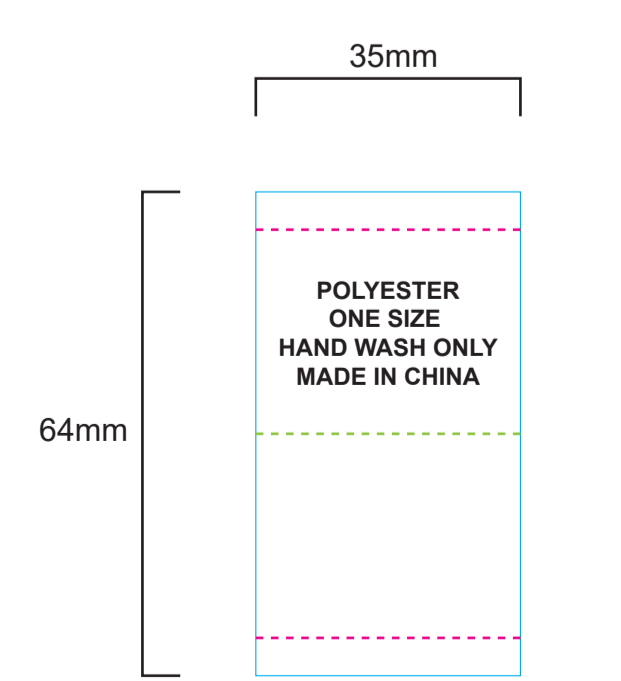

PRODUCT COLOURS

CARE LABEL