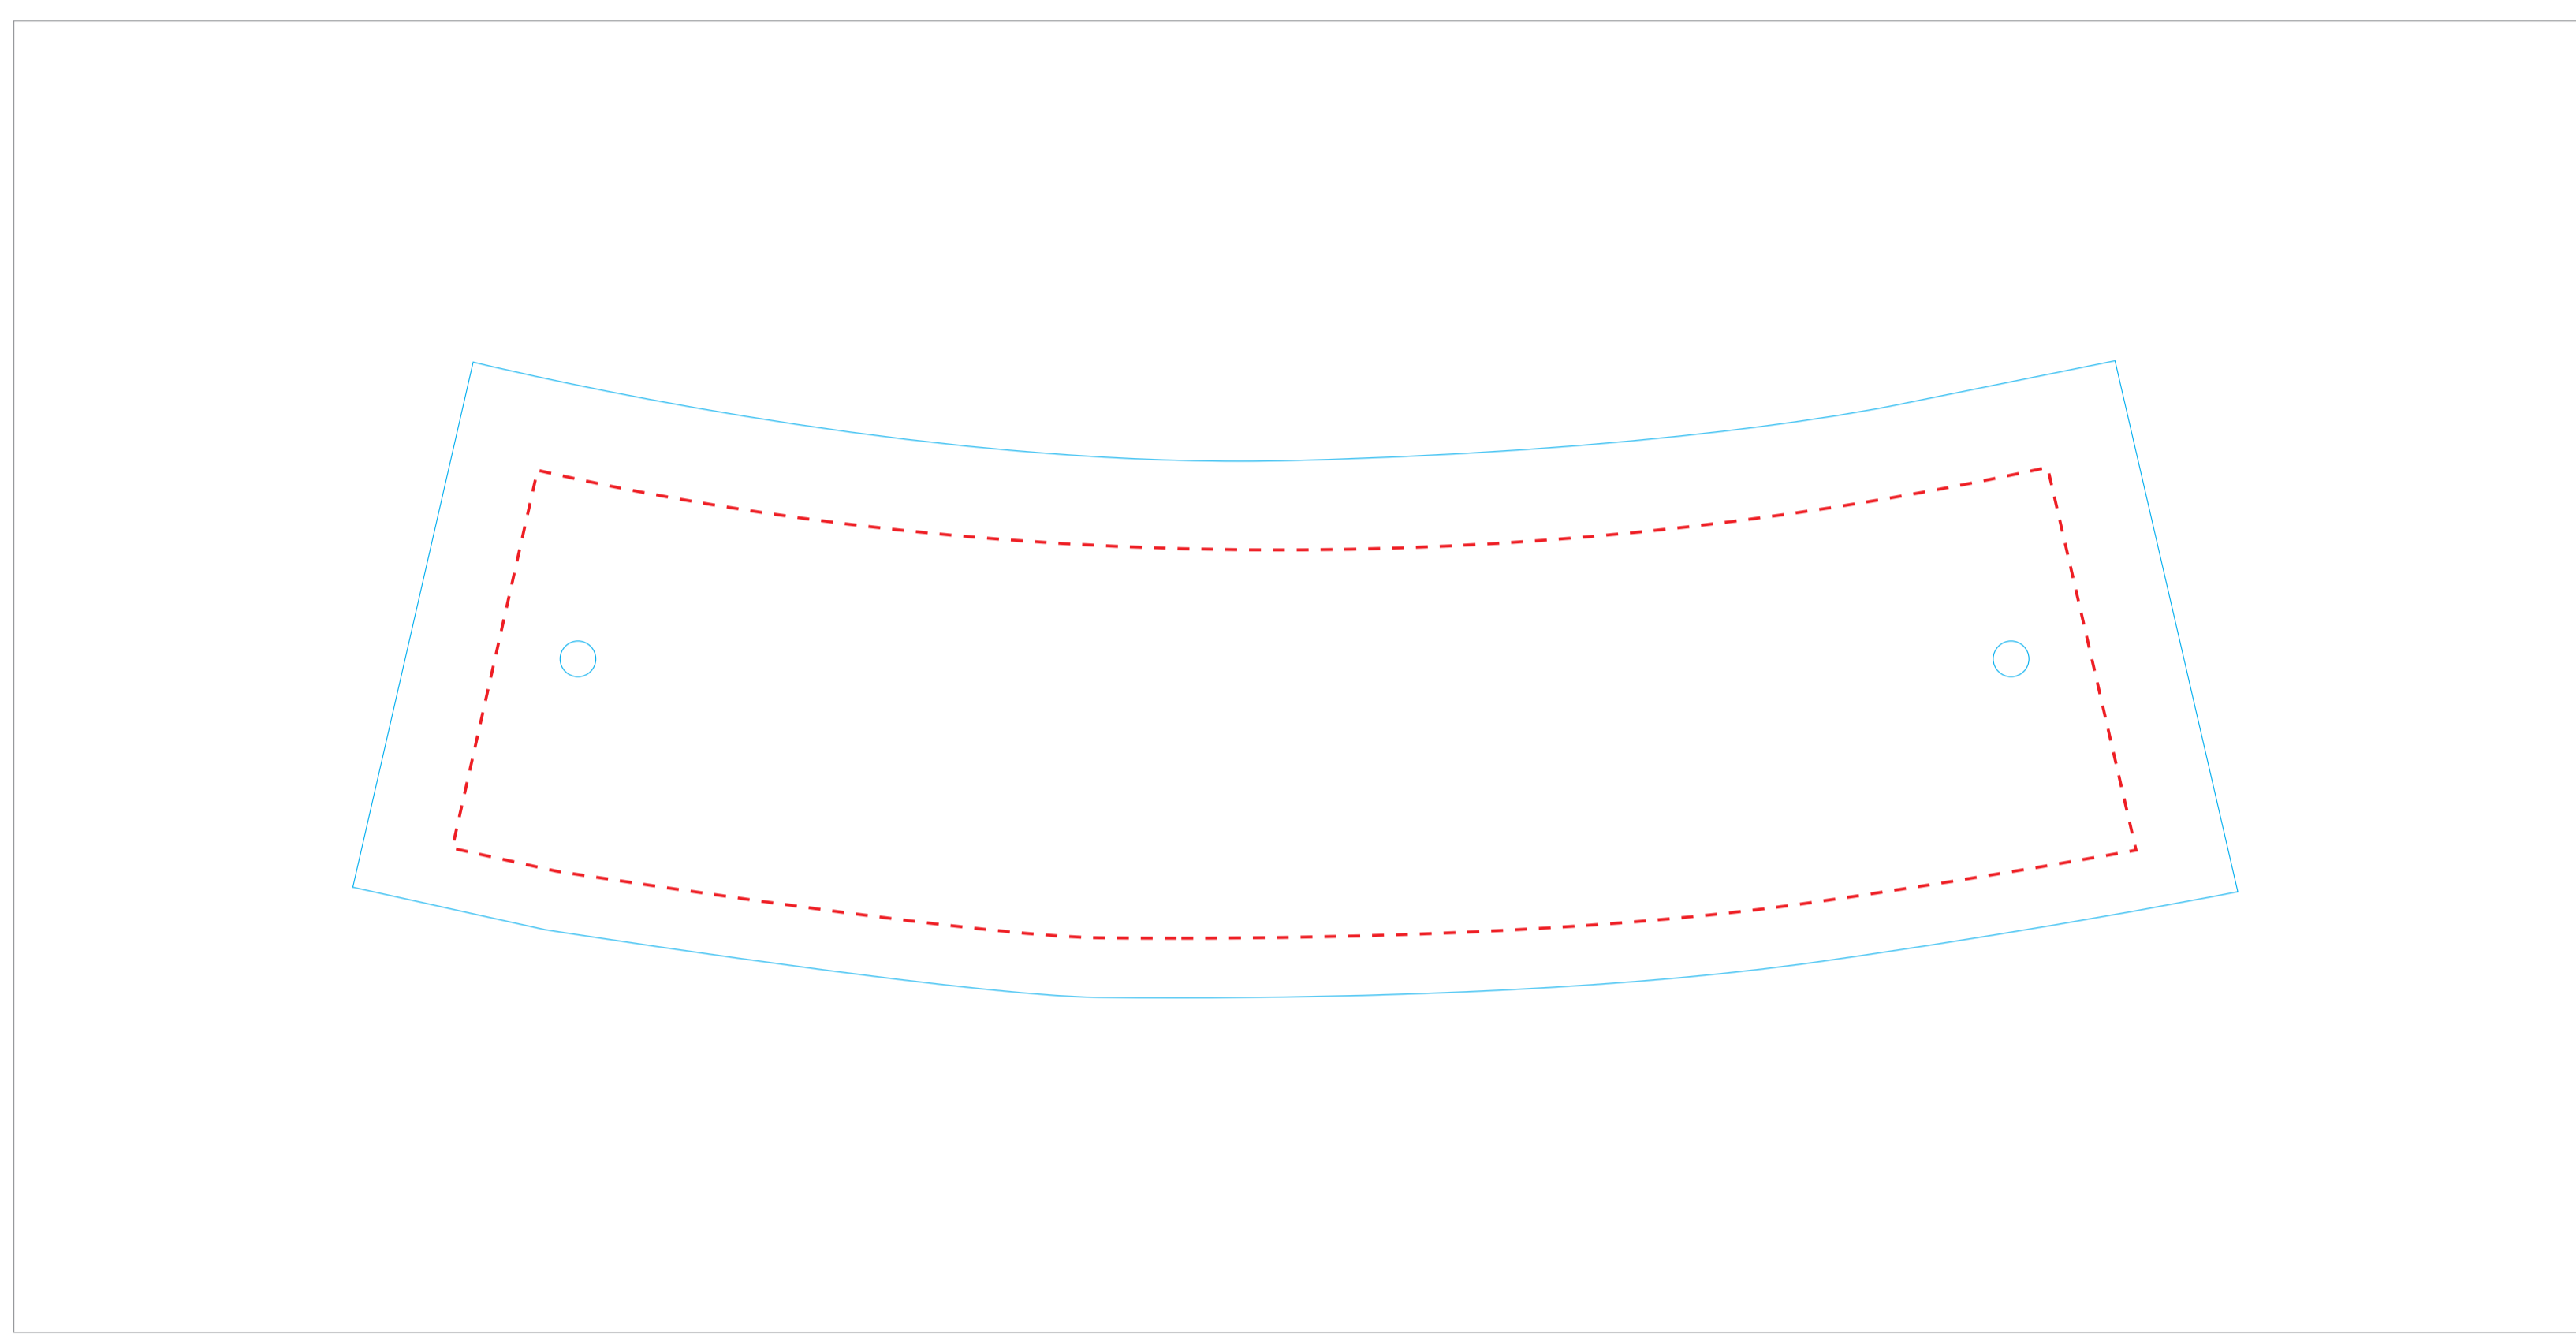

SIDE 1 - CROWN