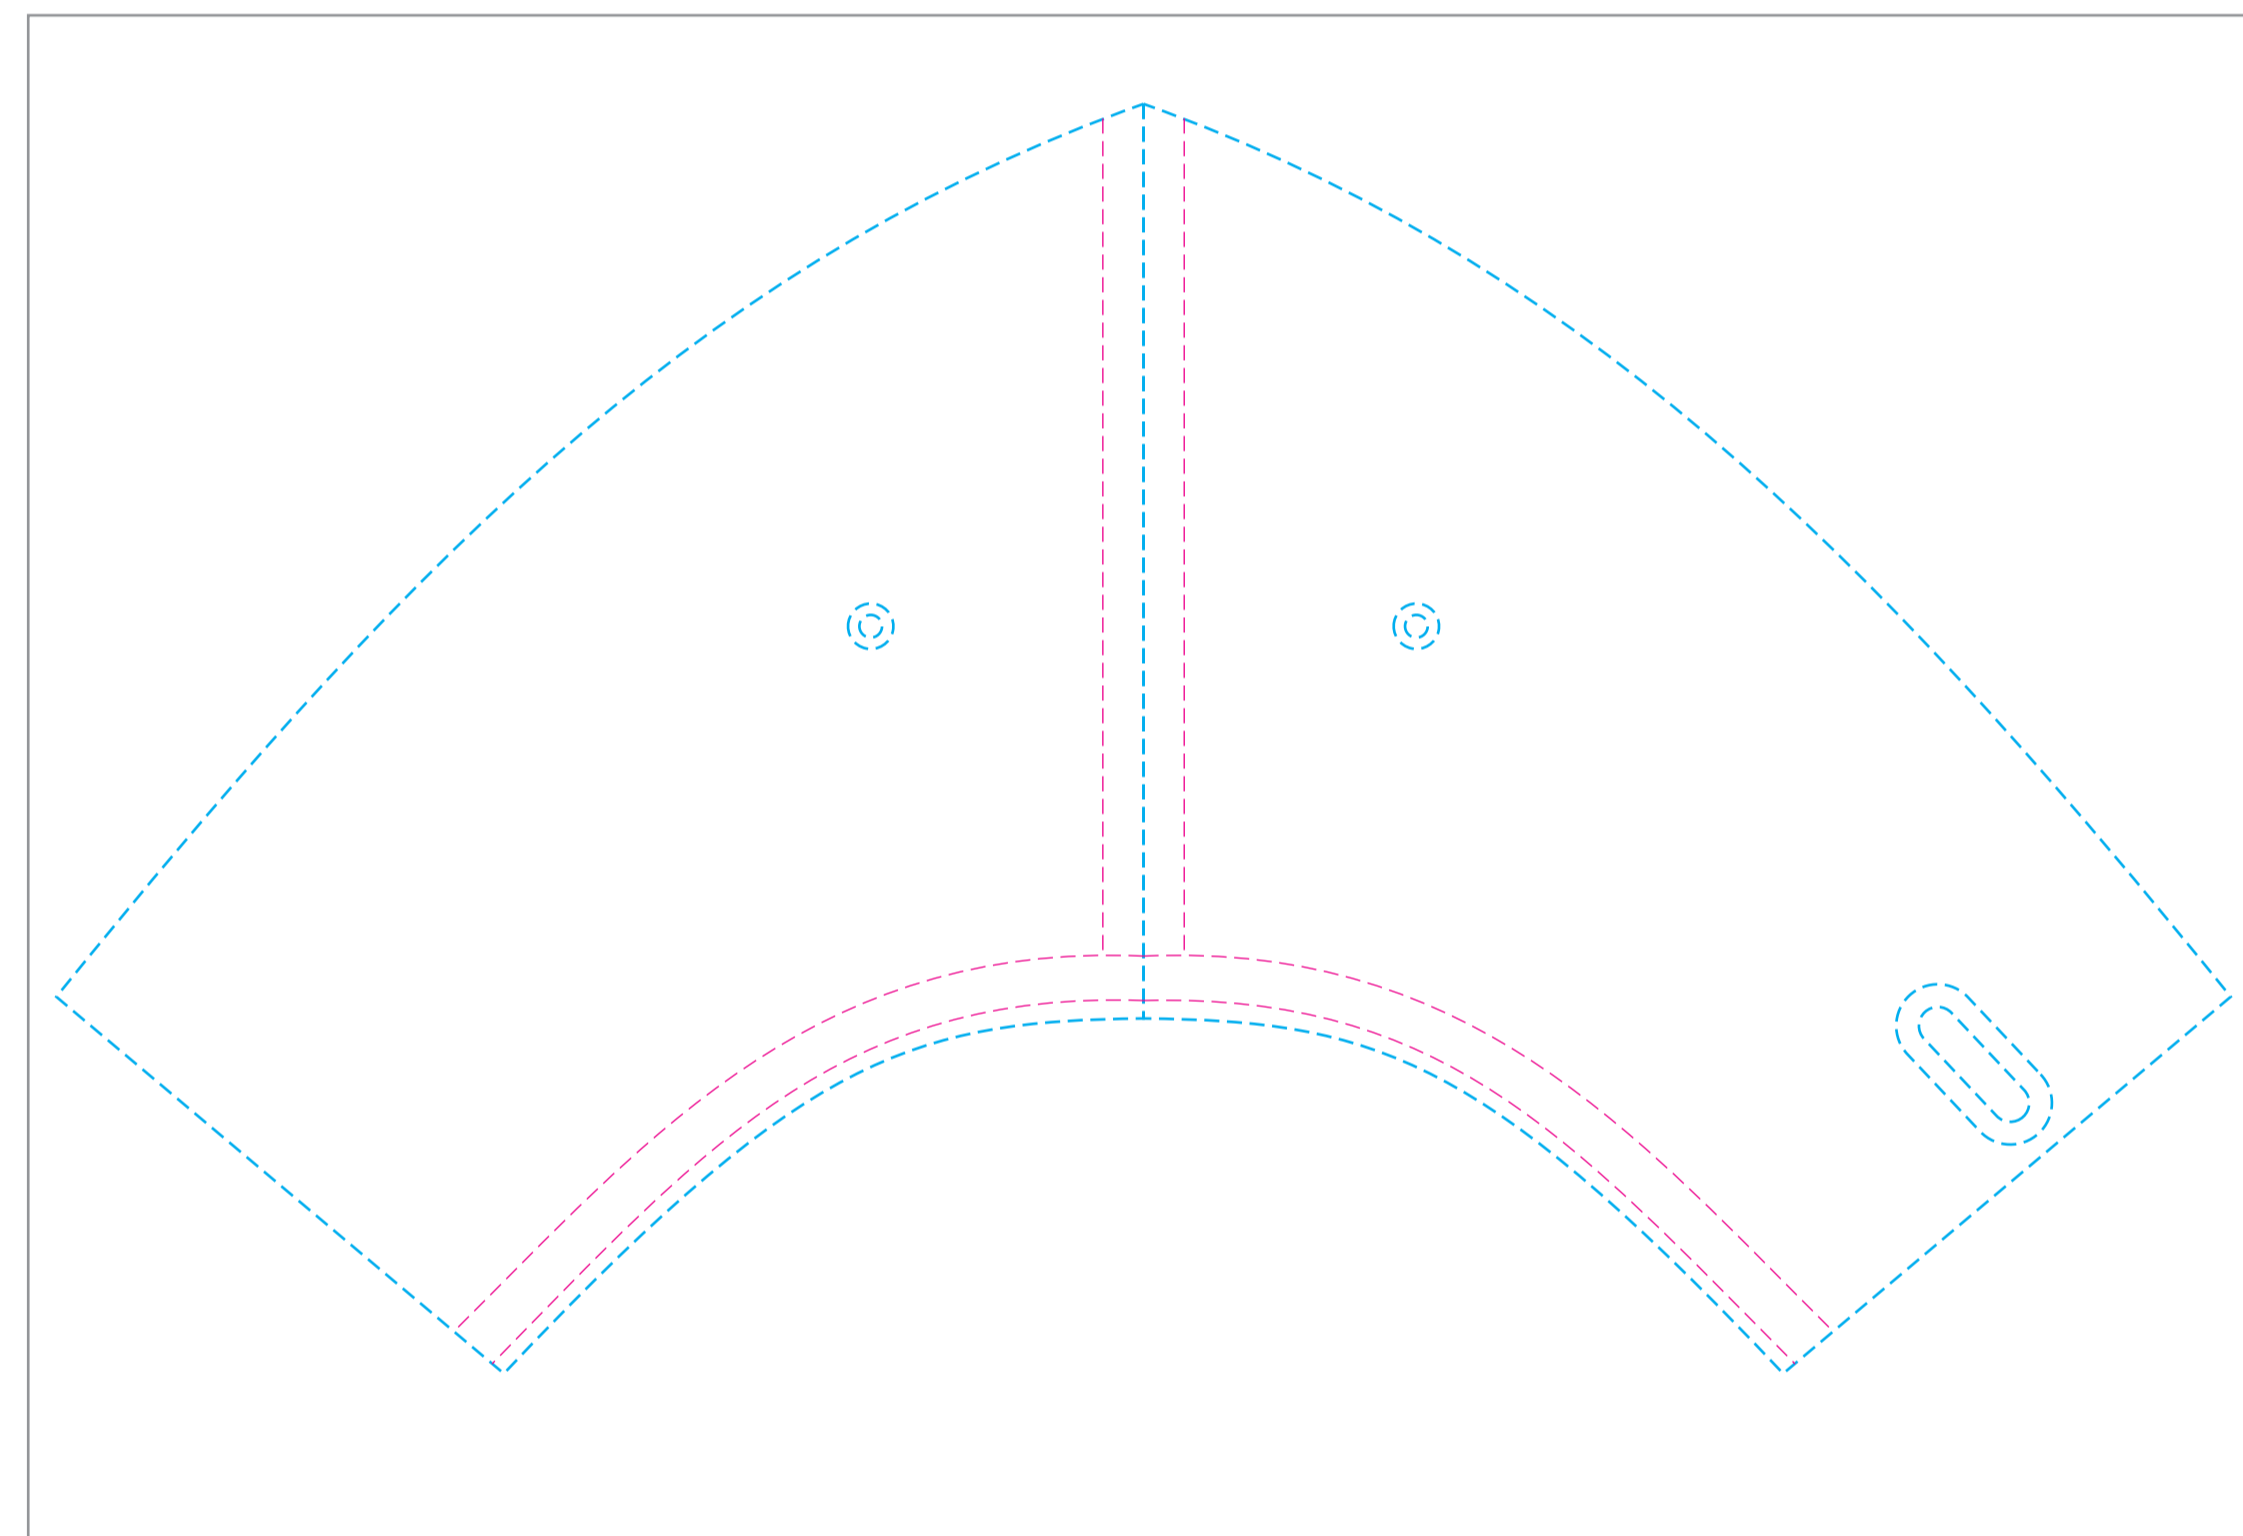

BACK

TEMPLATE SCALE RATIO 1:1

ART COLOURS

FRONT (EMBROIDERY)

- PMS
- PMS
- PMS
- PMS

PRODUCT COLOURS