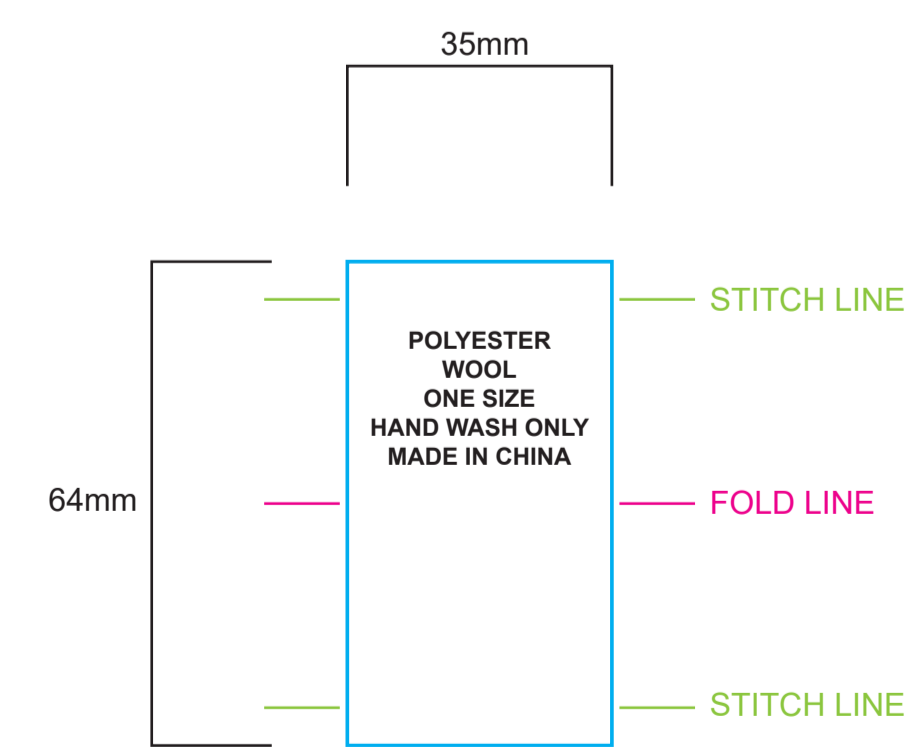

PRODUCT COLOURS

CARE LABEL