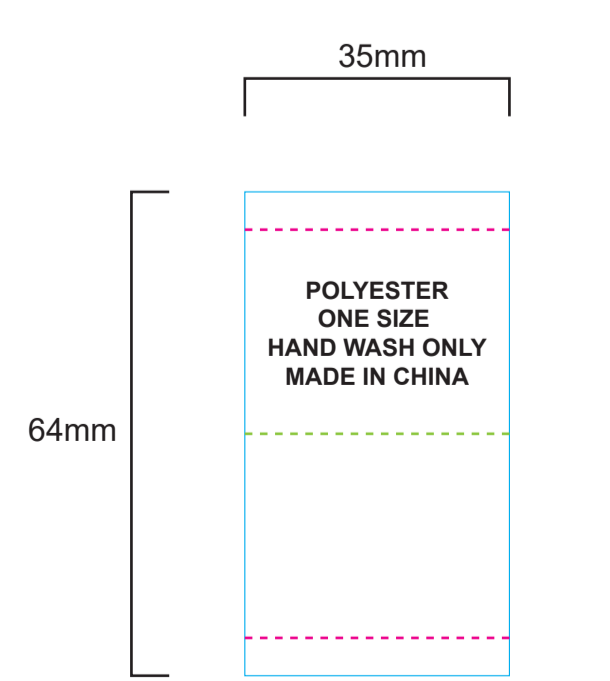

PRODUCT COLOURS

CARE LABEL