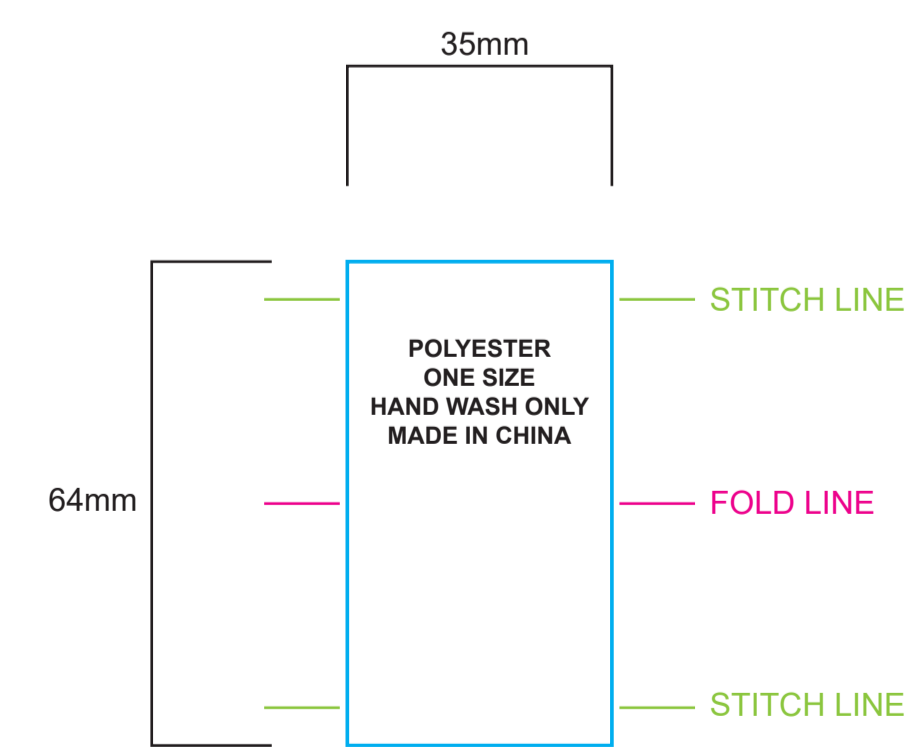

PRODUCT COLOURS

CARE LABEL