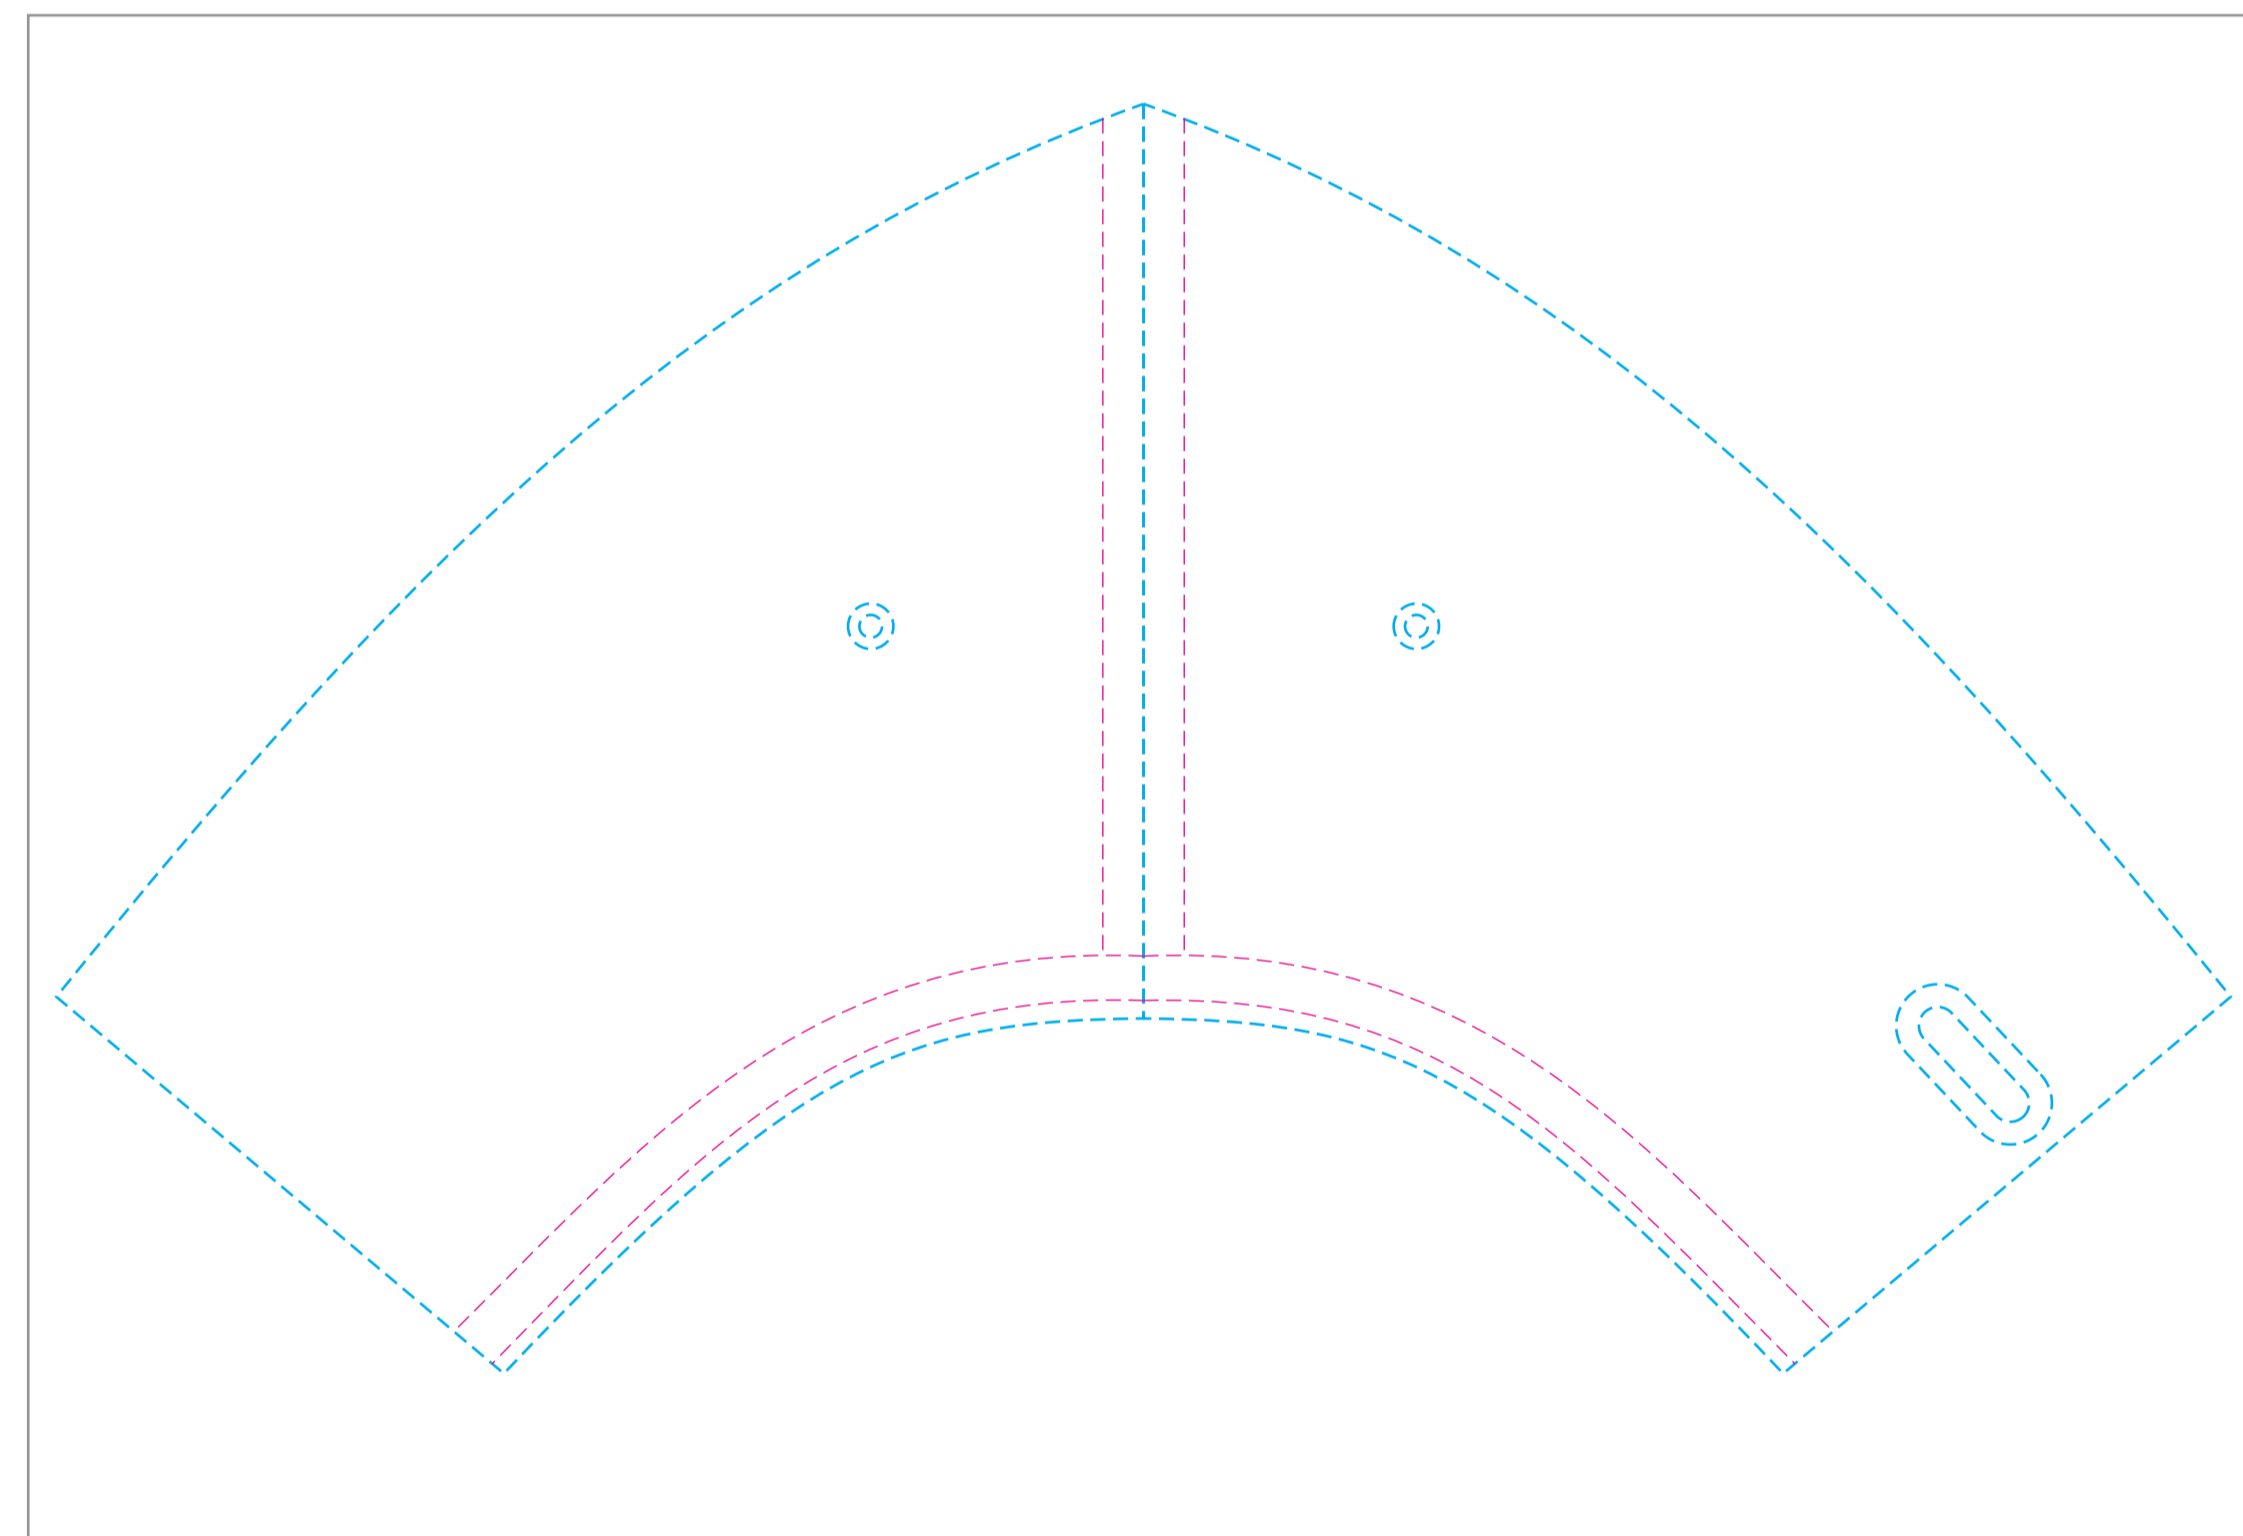

BACK

TEMPLATE SCALE RATIO 1:1

ART COLOURS

FRONT (EMBROIDERY)

- PMS
- PMS
- PMS
- PMS

PRODUCT COLOURS