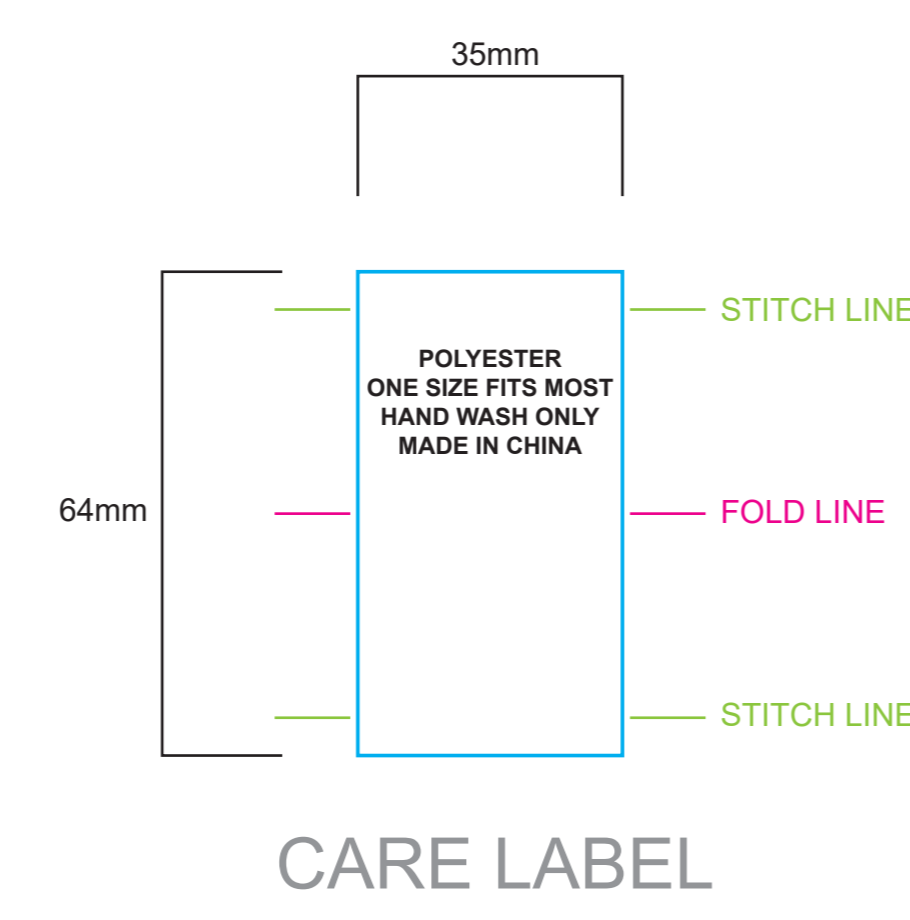

LEFT PIECE  
(BACK FACING)

RIGHT PIECE  
(BACK FACING)

RIGHT PIECE  
(FRONT FACING)

LEFT PIECE  
(FRONT FACING)

FRONT

PEAK

UNDER PEAK

RIGHT SIDE

LEFT SIDE

CLOSURE

TEMPLATE SCALE RATIO 1:1

ART COLOURS  
 ■ FULL COLOUR  
 ■ COLOUR BLEND  
 ■ PMS

PRODUCT COLOURS  
 ■ FABRIC: WHITE (BASE FOR SUBLIMATION)  
 ■ CLOSURE: WHITE (BASE FOR SUBLIMATION)  
 ■ EYELETS: ---  
 ■ UNDER PEAK: WHITE (BASE FOR SUBLIMATION)  
 ■ SWEAT BAND: ---  
 ■ TAPING: ---