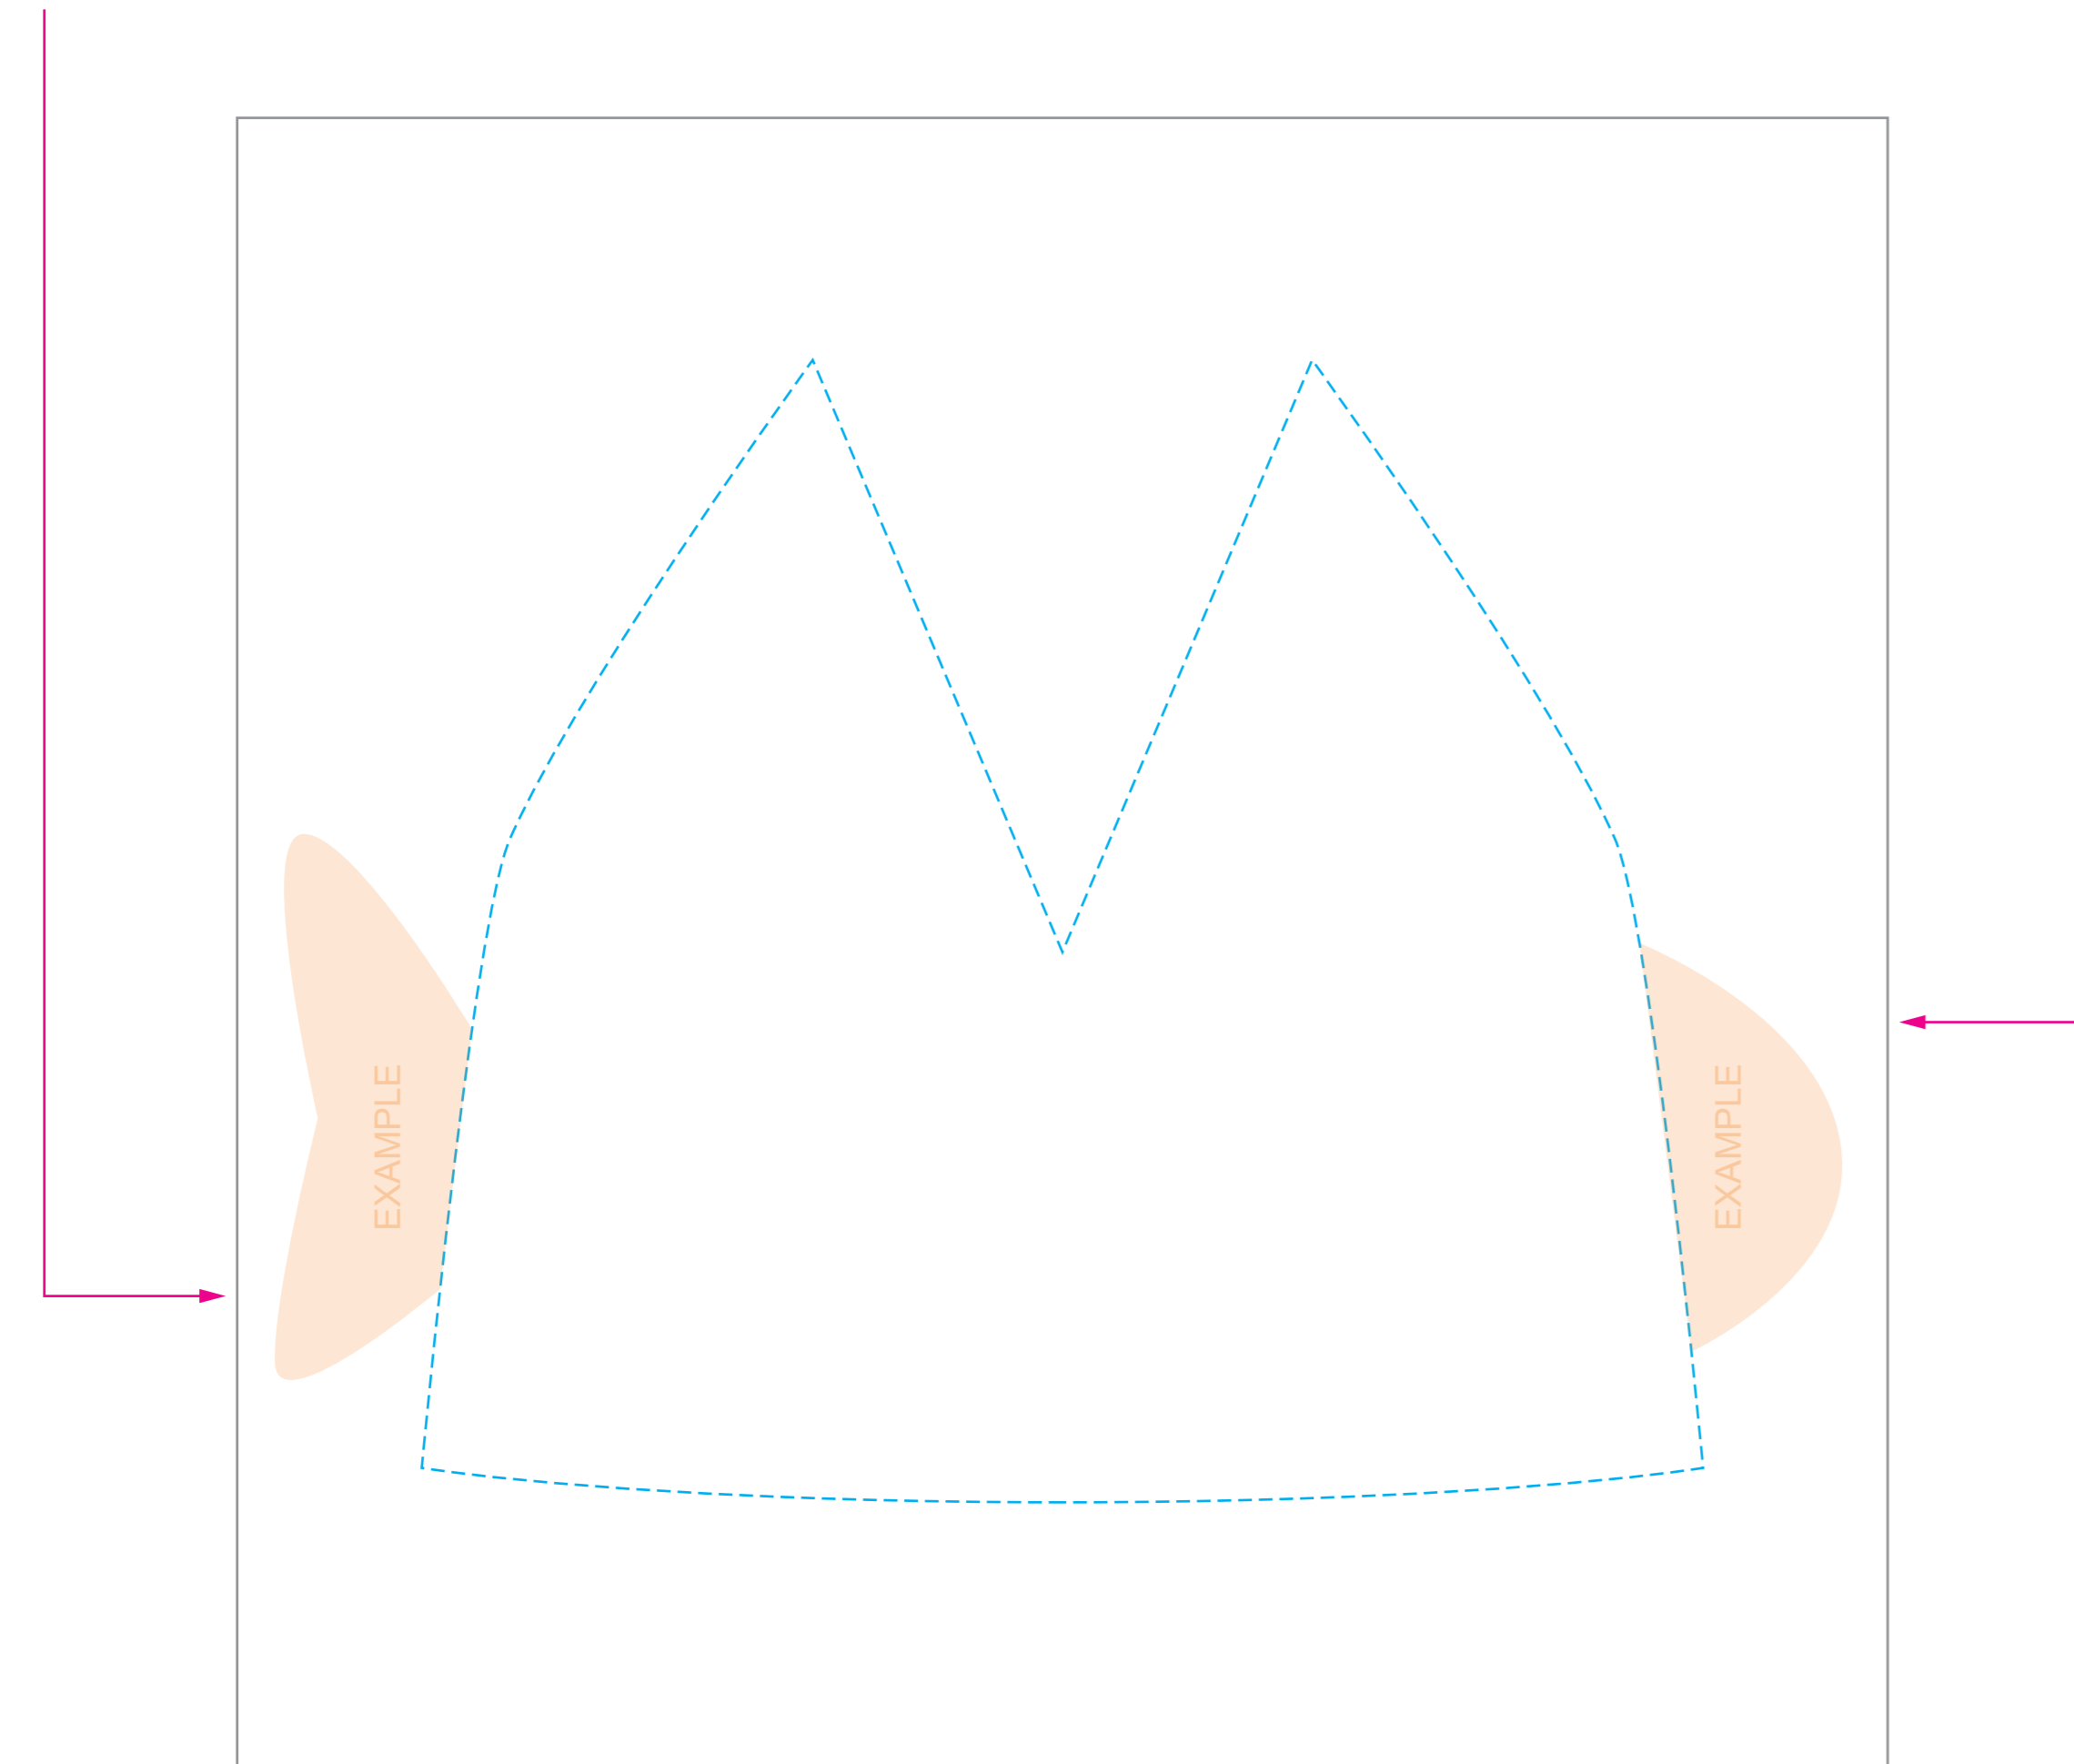

LEFT PIECE  
(BACK FACING)

RIGHT PIECE  
(BACK FACING)

RIGHT PIECE  
(FRONT FACING)

LEFT PIECE  
(FRONT FACING)

FRONT

PEAK

UNDER PEAK

RIGHT SIDE

LEFT SIDE

CLOSURE

TEMPLATE SCALE RATIO 1:1

ART COLOURS  
 ■ FULL COLOUR  
 ■ COLOUR BLEND  
 ■ PMS

PRODUCT COLOURS  
 ■ FABRIC: WHITE (BASE FOR SUBLIMATION)  
 ■ CLOSURE: WHITE (BASE FOR SUBLIMATION)  
 ■ EYELETS: ---  
 ■ UNDER PEAK: WHITE (BASE FOR SUBLIMATION)  
 ■ SWEAT BAND: ---  
 ■ TAPING: ---