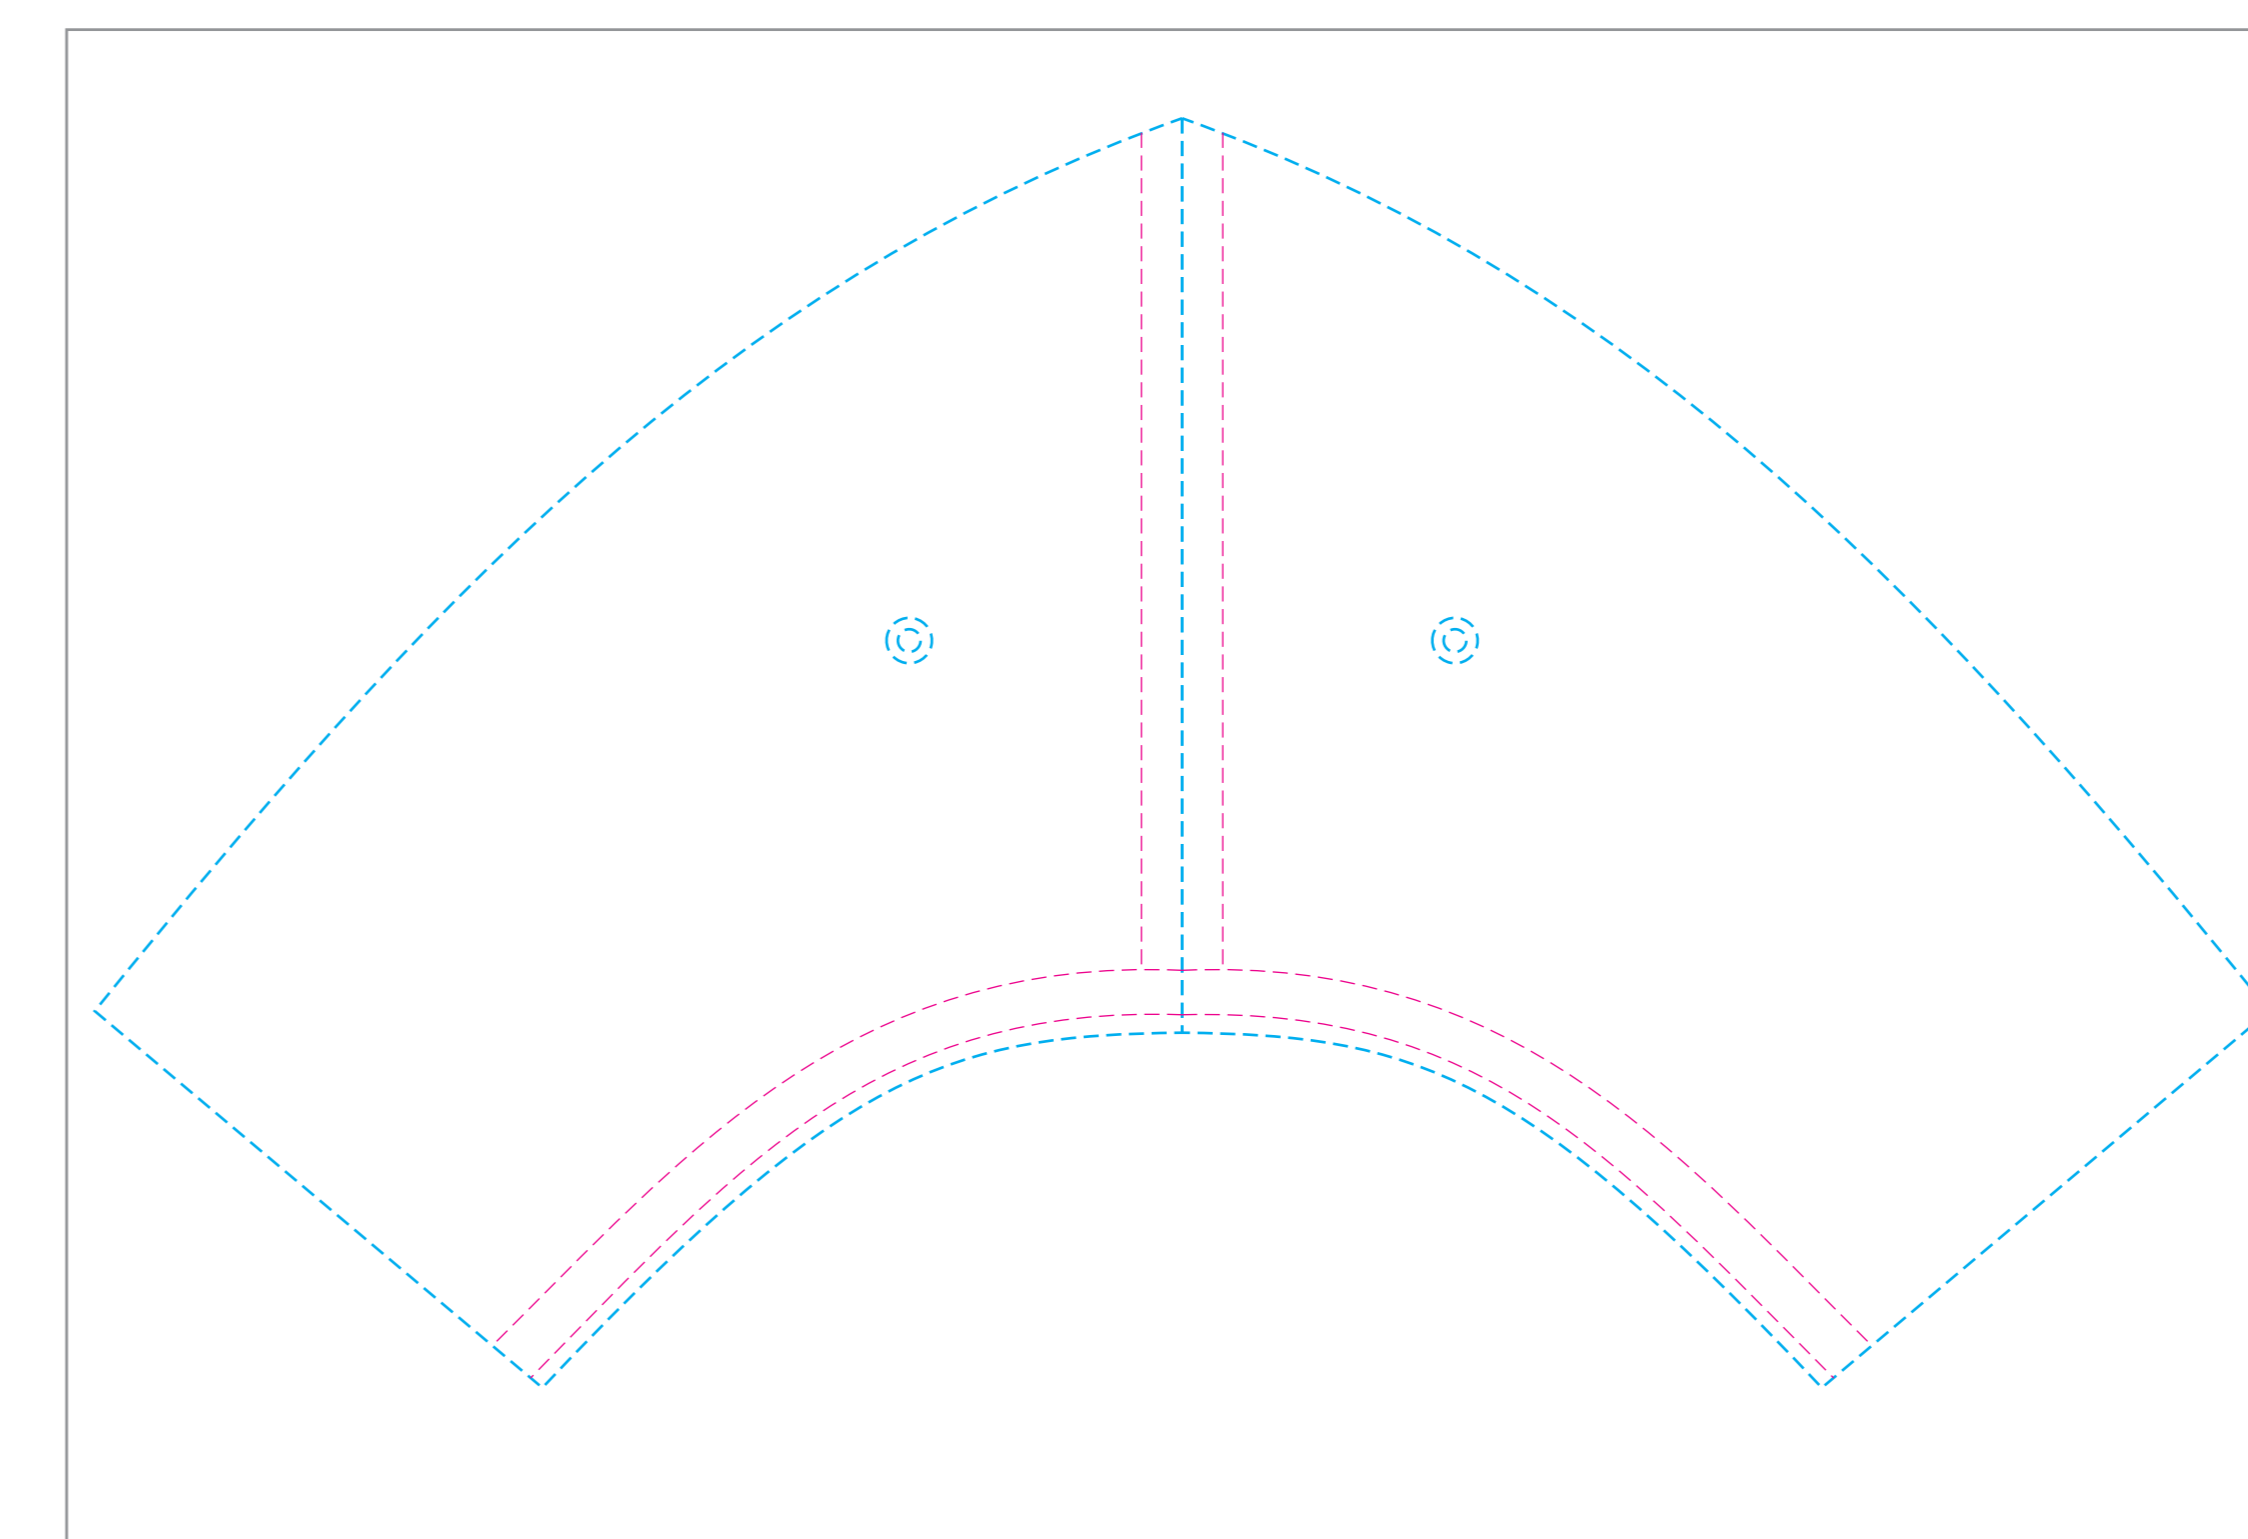

LEFT PIECE  
(BACK FACING)

RIGHT PIECE  
(BACK FACING)

RIGHT PIECE  
(FRONT FACING)

LEFT PIECE  
(FRONT FACING)

FRONT

PEAK

UNDER PEAK

RIGHT SIDE

LEFT SIDE

CLOSURE

TEMPLATE SCALE RATIO 1:1

ART COLOURS  
 ■ FULL COLOUR  
 ■ COLOUR BLEND  
 ■ PMS

PRODUCT COLOURS  
 ■ FABRIC: WHITE (BASE FOR SUBLIMATION)  
 ■ CLOSURE: WHITE (BASE FOR SUBLIMATION)  
 ■ EYELETS: ---  
 ■ UNDER PEAK: WHITE (BASE FOR SUBLIMATION)  
 ■ SWEAT BAND: ---  
 ■ TAPING: ---