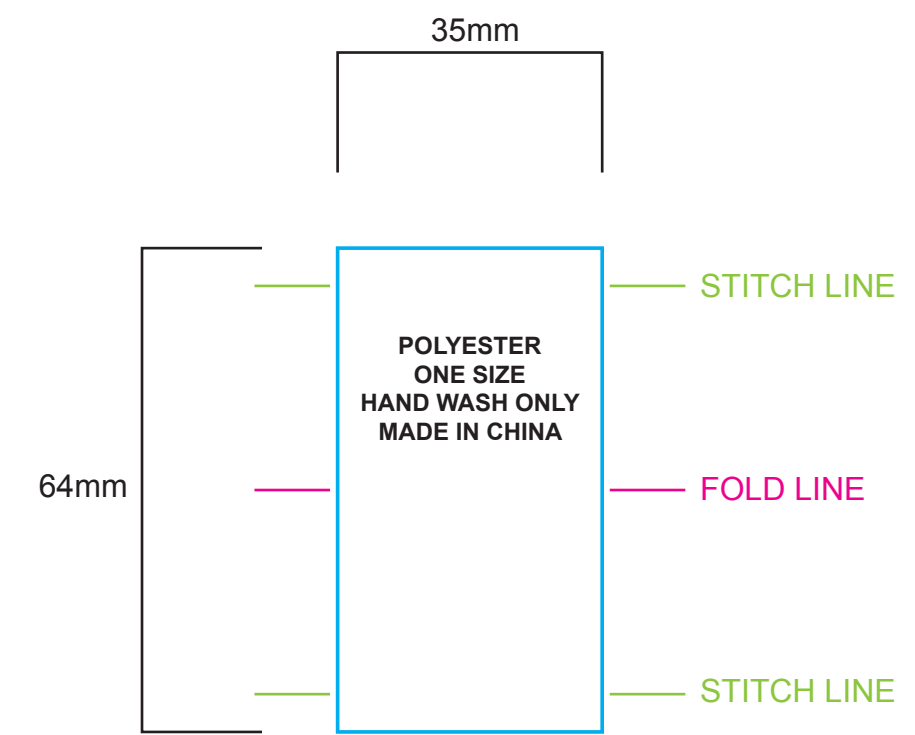

CROWN

PEAK

CLOSURE

CRITICAL AREA
 Keep all important elements of the artwork inside the dotted line!
 The "CRITICAL AREA" ensures that all the important elements in your artwork will be printed clearly when the product is produced.

TEMPLATE SCALE RATIO 1:1

ART COLOURS

FULL COLOUR
 COLOUR MATCH >>> ■ PMS ■ PMS
 ■ PMS ■ PMS
 ■ PMS ■ PMS

PRODUCT COLOURS

POLYESTER ON PEAK: WHITE (FOR SUBLIMATION)
 POLYESTER ON CROWN: WHITE (FOR SUBLIMATION)
 TRIM: ----
 CLOSURE: ----
 SWEATBAND: ----

CARE LABEL