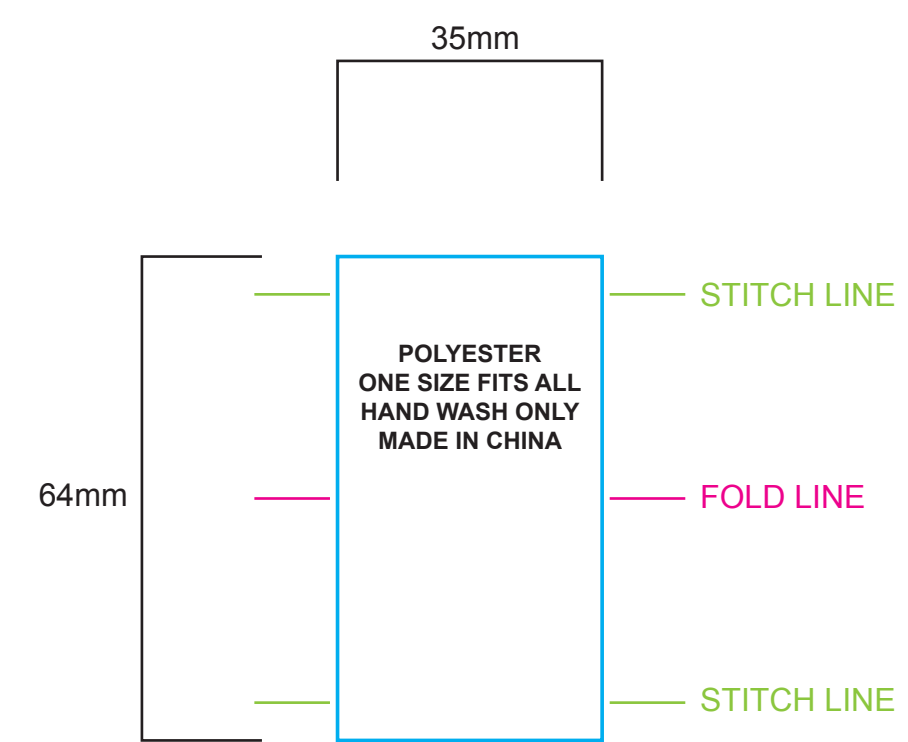

FRONT

PEAK

RIGHT SIDE

LEFT SIDE

BACK

**TEMPLATE SCALE RATIO 1:1**

**ART COLOURS**

■ FULL COLOUR  
■ COLOUR MATCH  
■ PMS  
■ PMS  
■ PMS  
■ PMS

**PRODUCT COLOURS**

POLYESTER: WHITE (FOR SUBLIMATION)  
 MESH: WHITE (FOR SUBLIMATION)  
 CLOSURE: ----  
 EYELETS: ----  
 UNDER PEAK: ----  
 SWEATBAND: ----  
 TAPING: ----

CARE LABEL