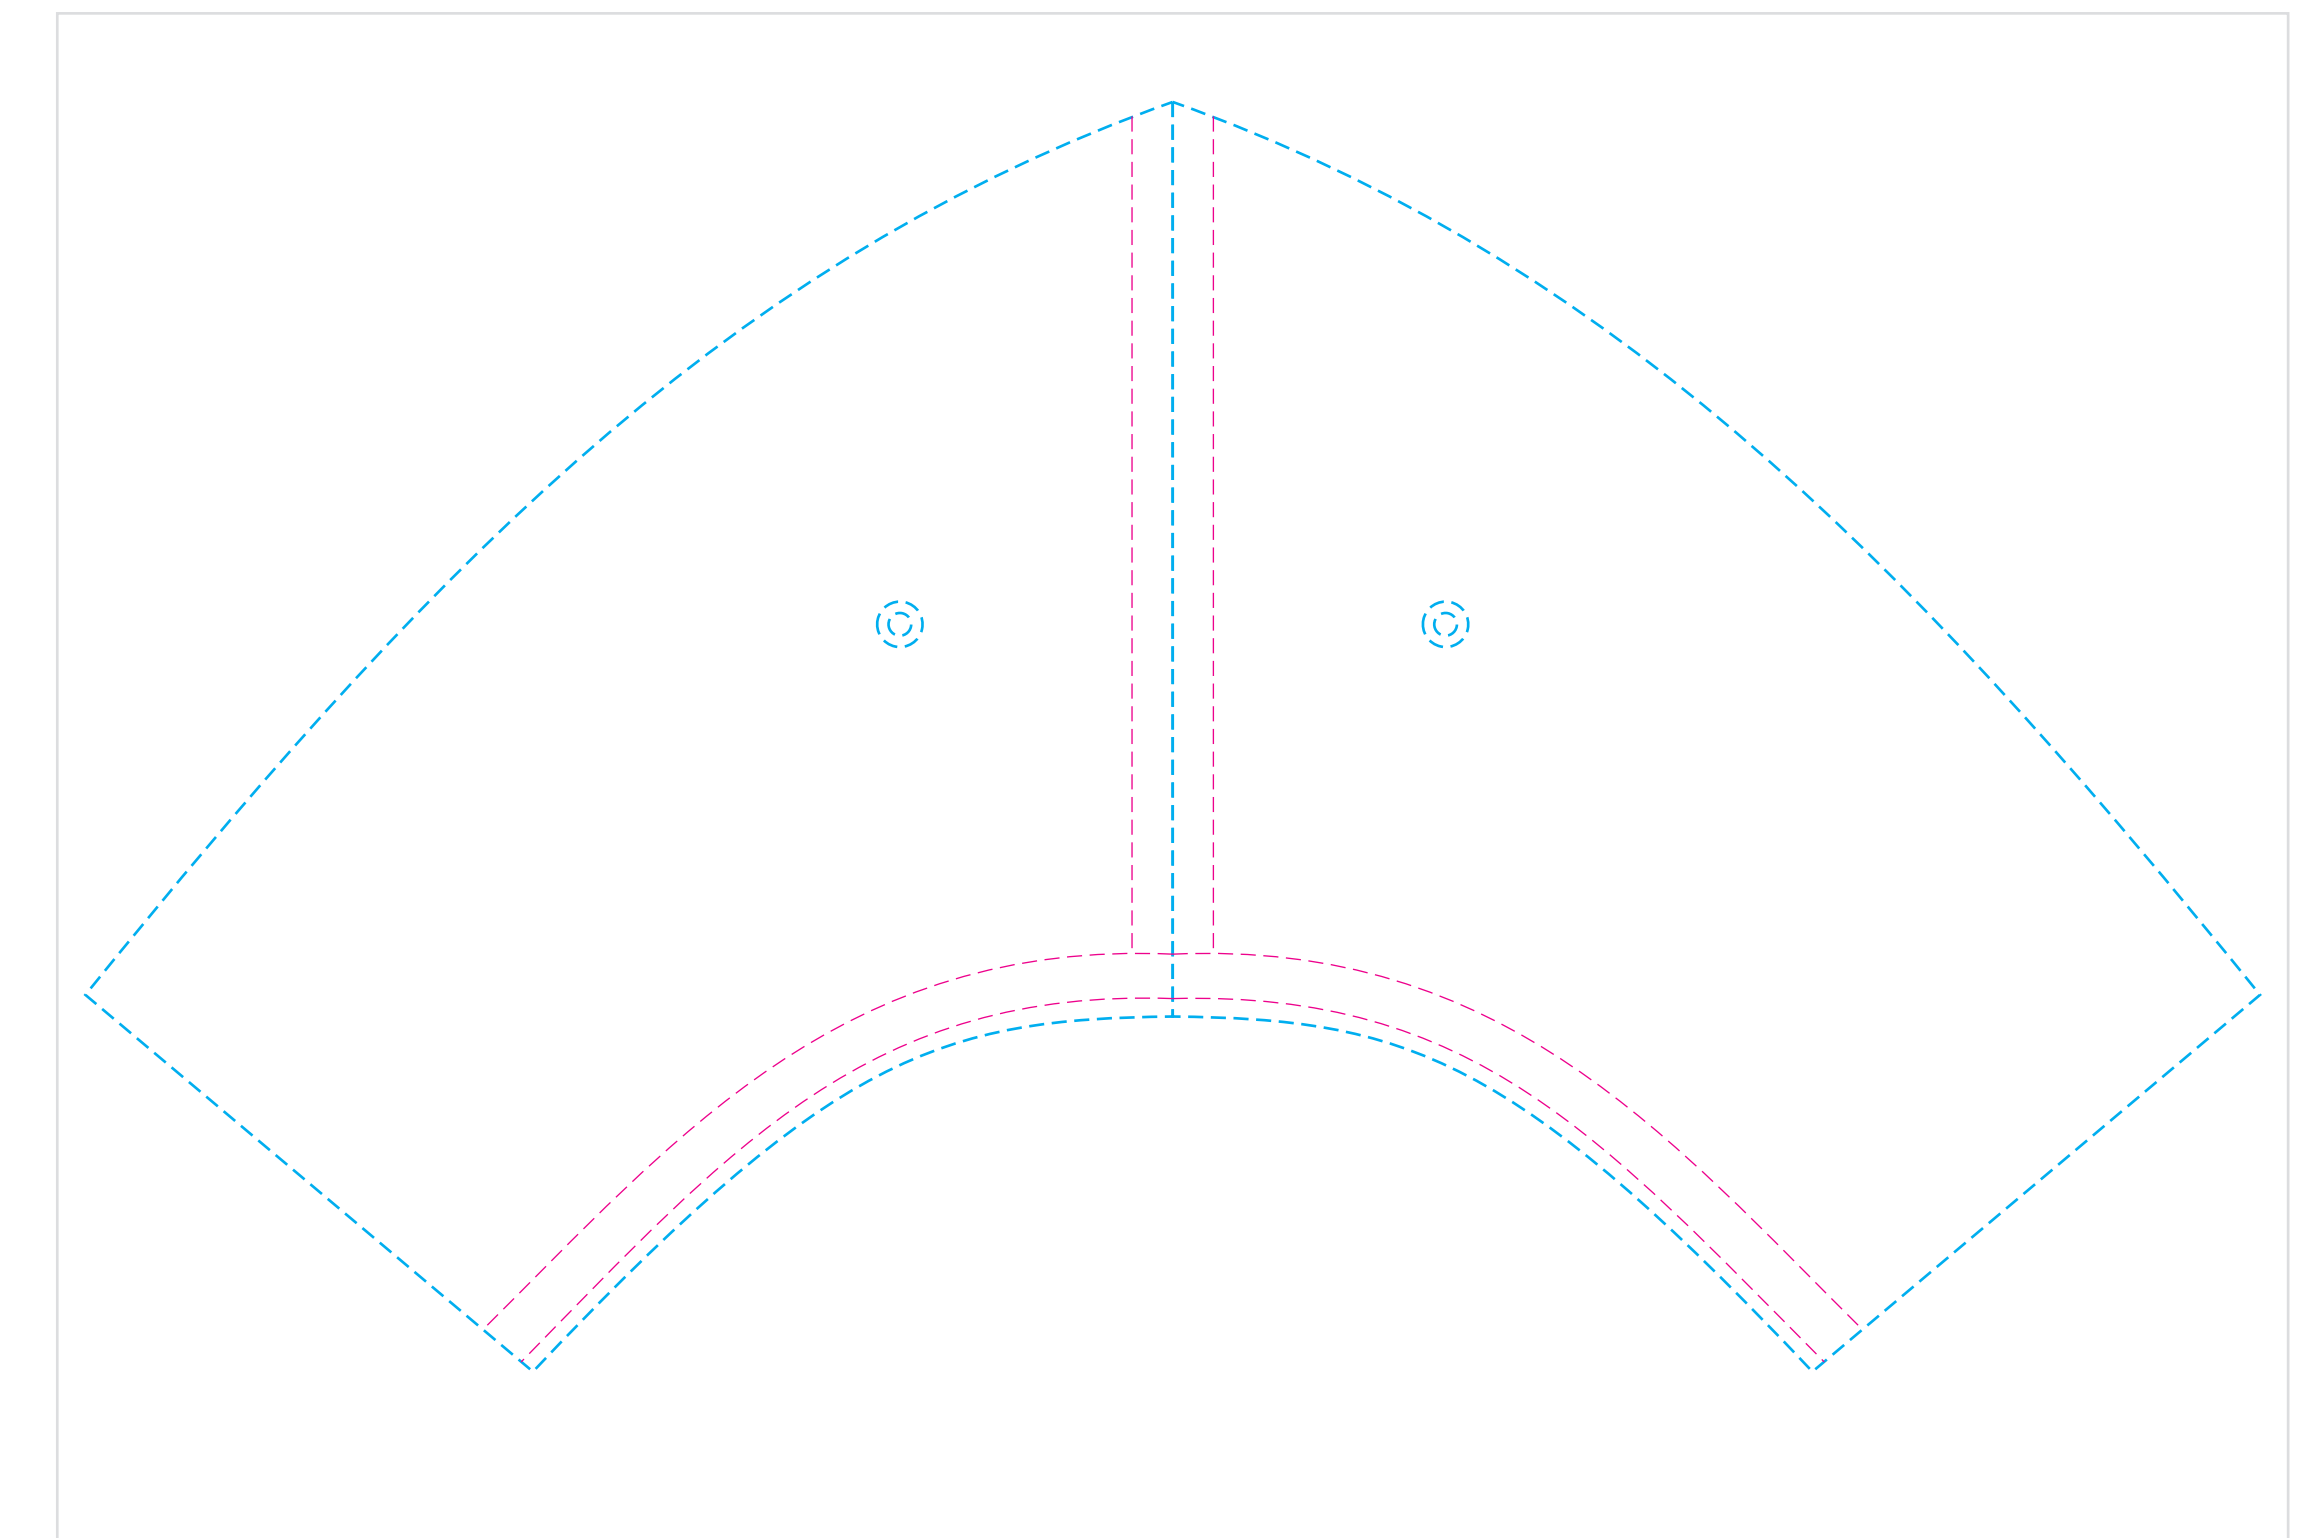

FRONT

PEAK

RIGHT SIDE

LEFT SIDE

BACK

**TEMPLATE SCALE RATIO 1:1**

**ART COLOURS**

■ FULL COLOUR  
■ COLOUR MATCH  
■ PMS  
■ PMS  
■ PMS  
■ PMS

**PRODUCT COLOURS**

POLYESTER: WHITE (FOR SUBLIMATION)  
 MESH: WHITE (FOR SUBLIMATION)  
 CLOSURE: ----  
 EYELETS: ----  
 UNDER PEAK: ----  
 SWEATBAND: ----  
 TAPING: ----

CARE LABEL