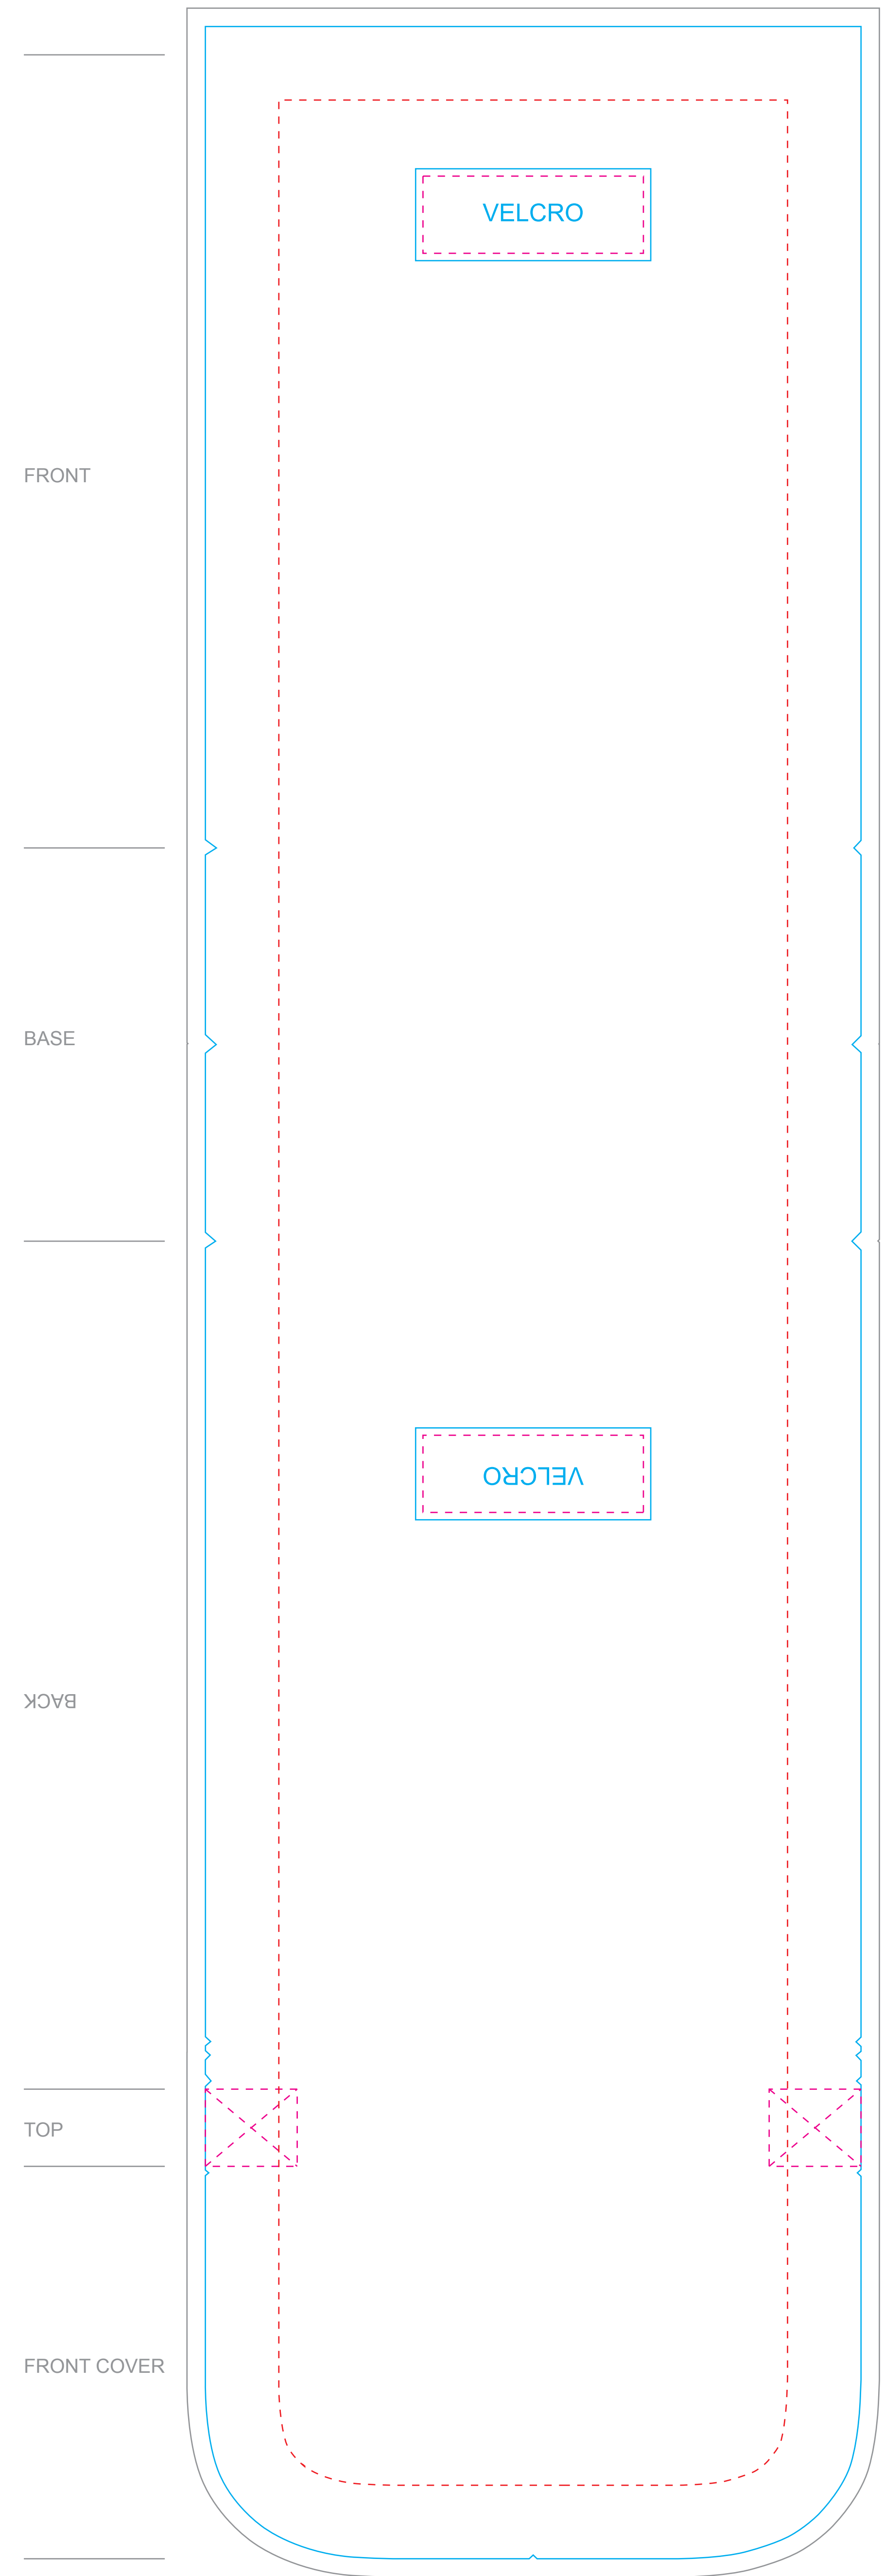

UNDER FRONT COVER

SIDE 1

SIDE 2

MAIN PANEL

TEMPLATE SCALE RATIO 1:1

ART COLOURS

- FULL COLOUR
- COLOUR MATCH >>> ■ PMS
- PMS
- PMS
- PMS
- PMS

PRODUCT COLOURS

- POLYESTER (MAIN PANEL): WHITE (FOR SUBLIMATION)
- POLYESTER (UNDER FRONT COVER): WHITE (FOR SUBLIMATION)
- POLYESTER (SIDE 1 & 2): WHITE (FOR SUBLIMATION)
- TRIM & STITCH: ---
- HANDLE: ---
- VELCRO: ---
- LINING: SILVER FOIL
- BASE INSERT: BLACK