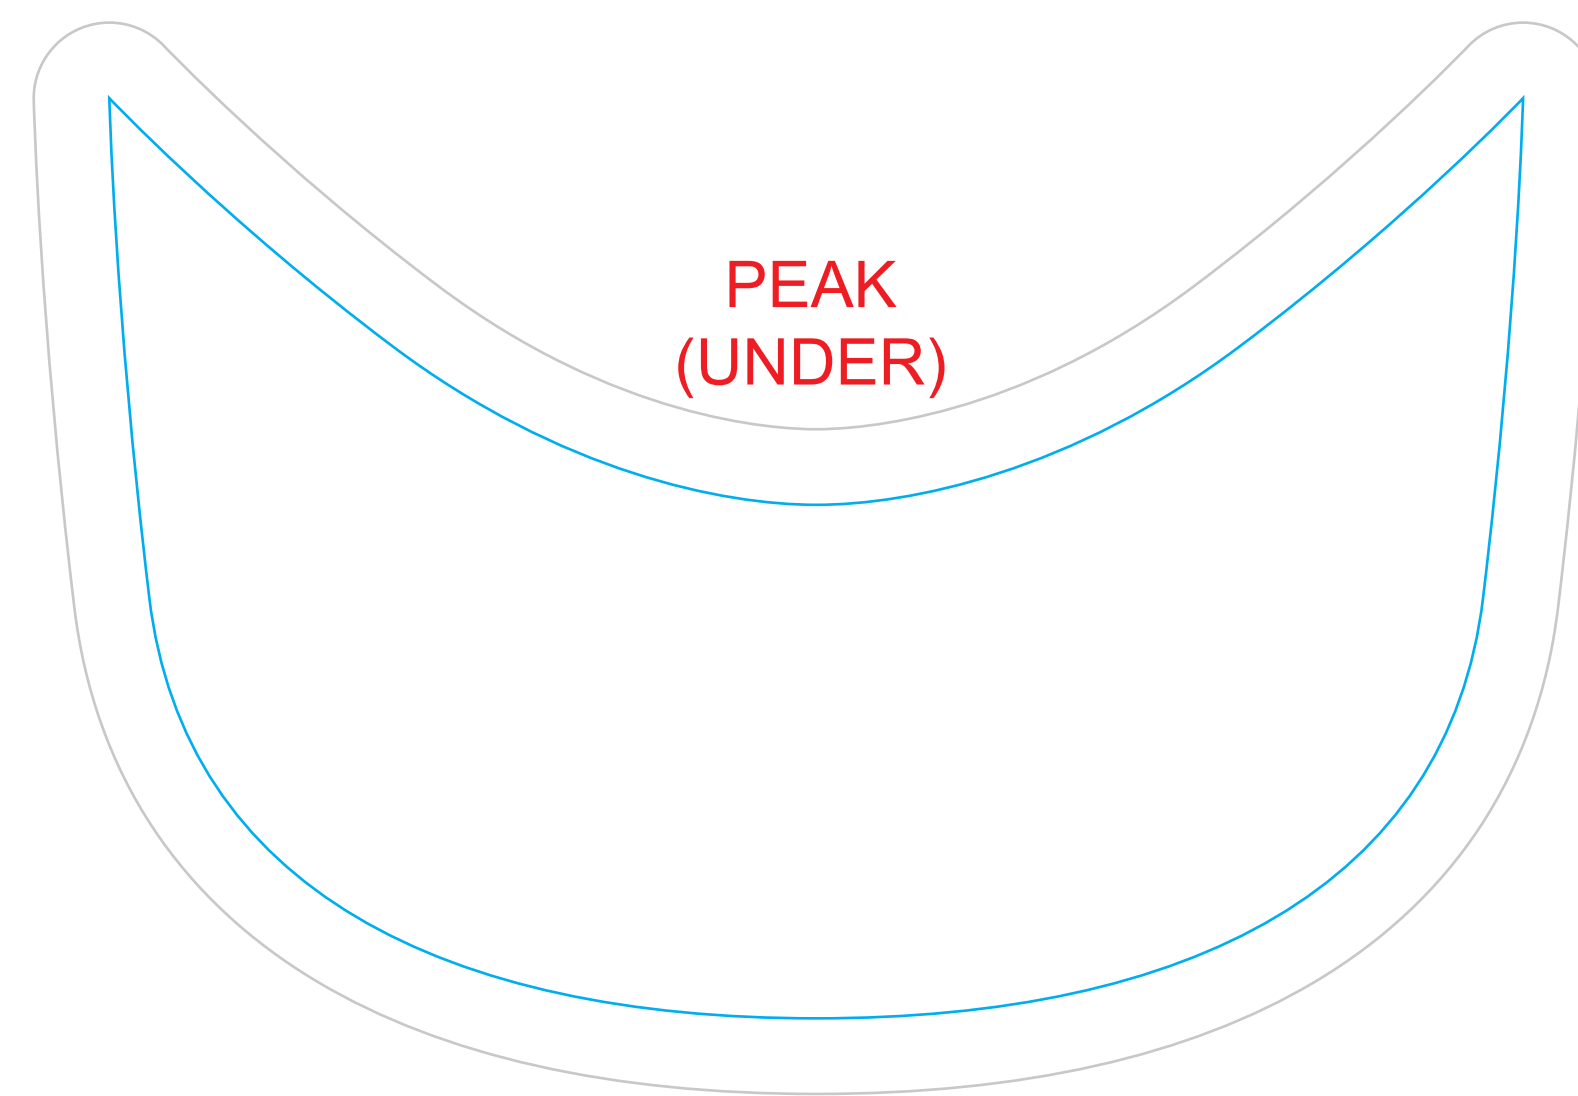

CLOSURE

RIGHT SIDE

FRONT

LEFT SIDE

PEAK
(TOP)

PEAK
(UNDER)

INNER SWEAT BAND

TEMPLATE SCALE RATIO 1:1

ART COLOURS

EXTERNAL SUBLIMATION: FULL COLOUR

UNDER RIM PRINT: FULL COLOUR

PRODUCT COLOURS

FABRIC: WHITE (BASE FOR SUBLIMATION)

INNER SWEAT BAND: WHITE (BASE FOR SUBLIMATION)

35mm

CARE LABEL