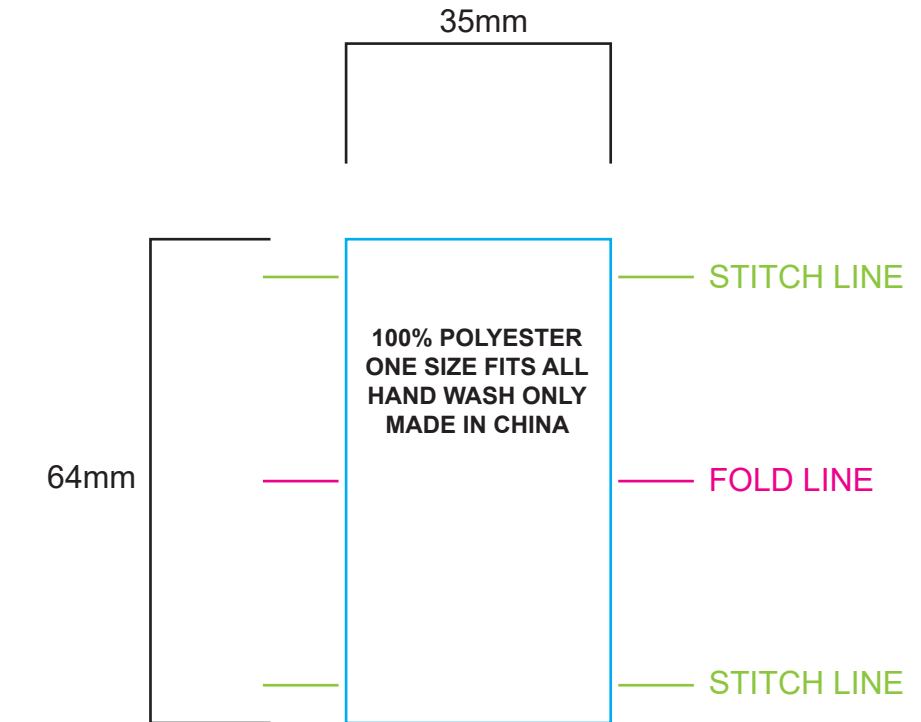

CLOSURE

RIGHT SIDE

FRONT

LEFT SIDE

PEAK
(TOP)

PEAK
(UNDER)

INNER SWEAT BAND

TEMPLATE SCALE RATIO 1:1

ART COLOURS

EXTERNAL SUBLIMATION: FULL COLOUR

UNDER RIM PRINT: FULL COLOUR

PRODUCT COLOURS

FABRIC: WHITE (BASE FOR SUBLIMATION)

INNER SWEAT BAND: WHITE (BASE FOR SUBLIMATION)

35mm

CARE LABEL