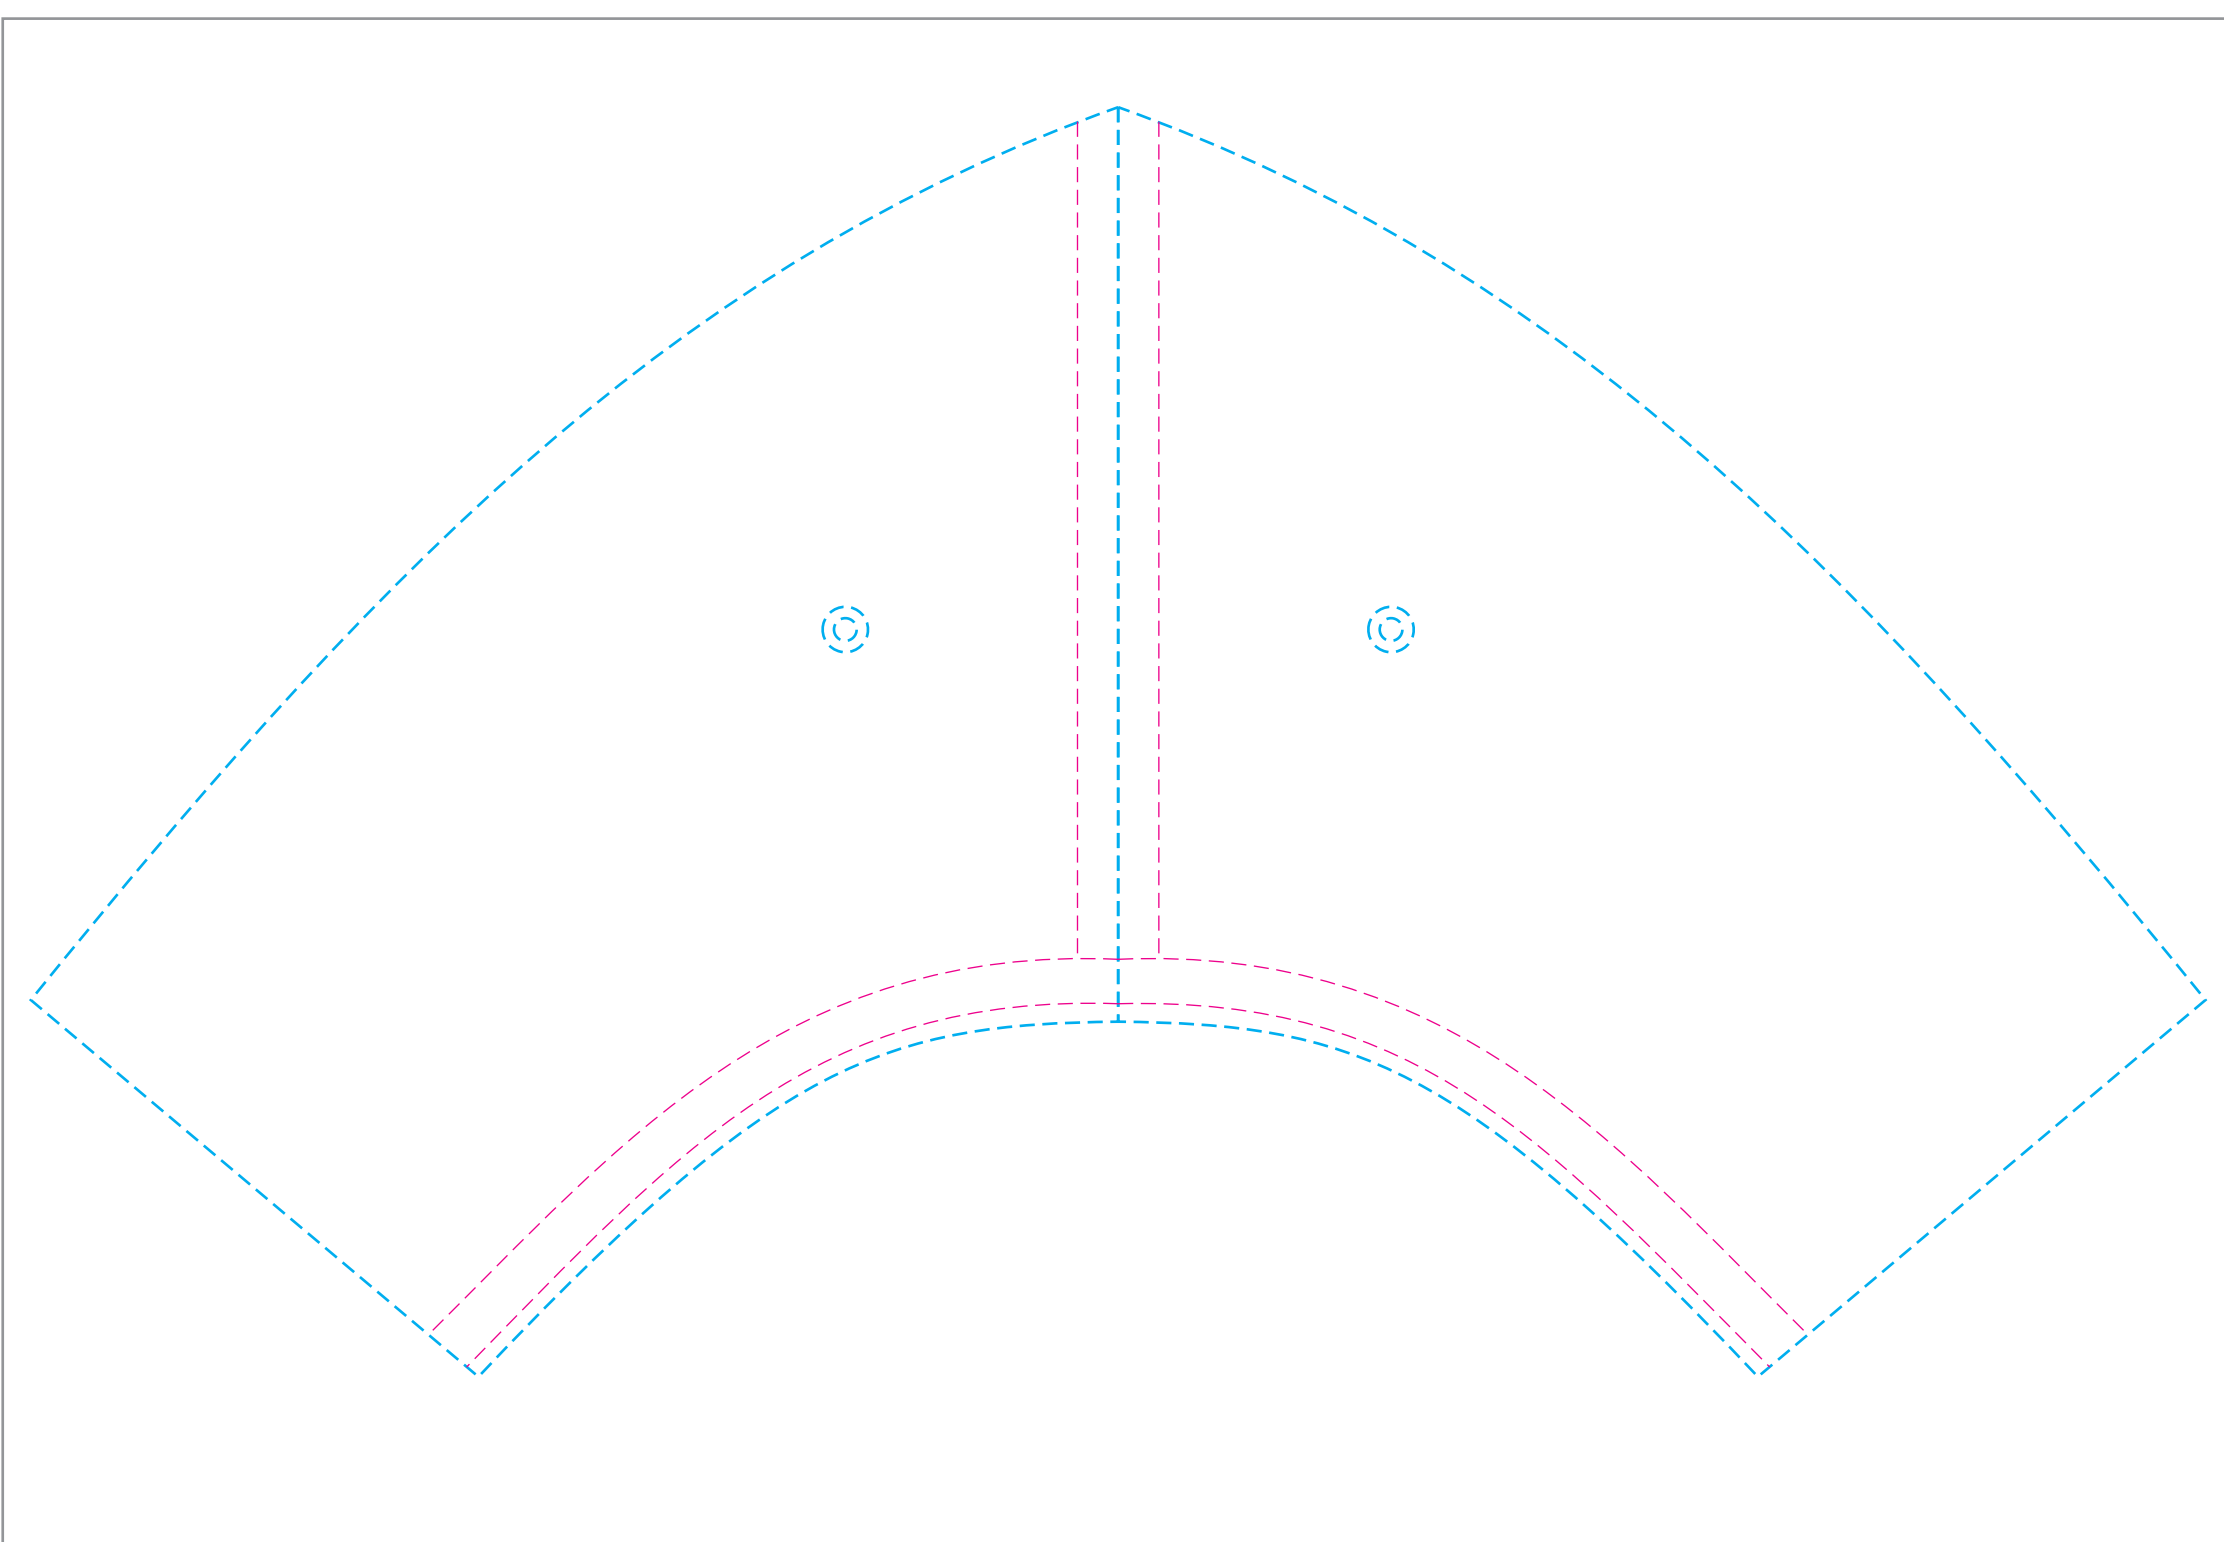

FRONT

RIGHT SIDE

LEFT SIDE

BACK

CLOSURE

PEAK

TEMPLATE SCALE RATIO 1:1

ART COLOURS

- PMS                      ■ PMS                      ■ PMS
- PMS                      ■ PMS                      ■ PMS
- PMS                      ■ PMS                      ■ PMS

PRODUCT COLOURS

- FABRIC: ----
- CLOSURE: ----
- EYELETS: ----
- UNDER PEAK: ----
- SWEATBAND: ----
- TAPING: ----
- PRESS STUD: ----
- PVC (VISOR): CLEAR

CARE LABEL