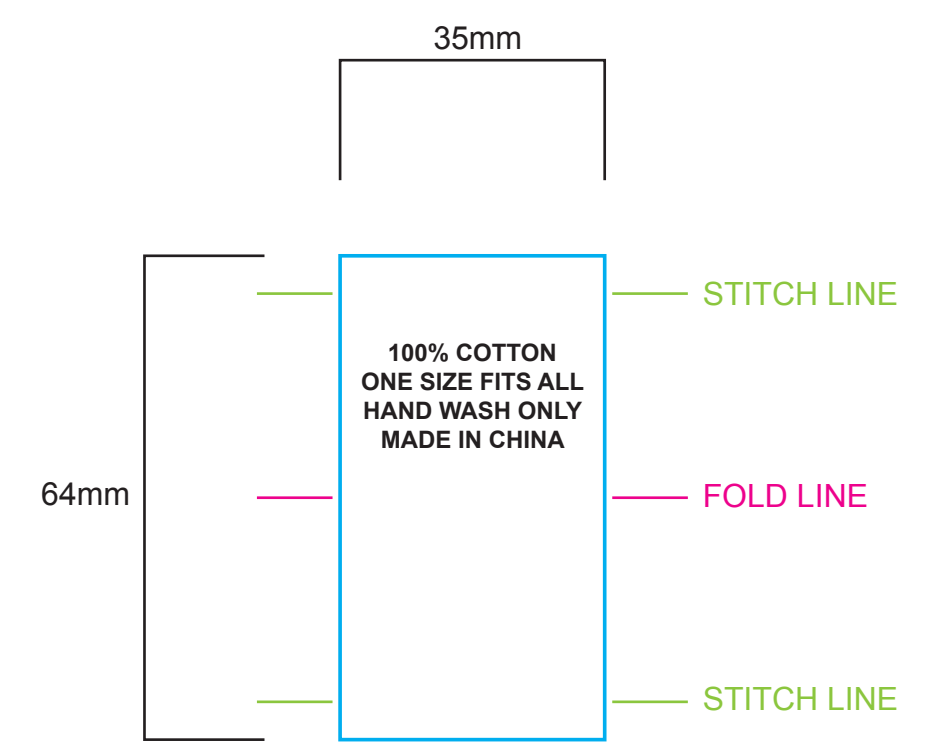

FRONT

RIGHT SIDE

LEFT SIDE

BACK

CLOSURE

PEAK

TEMPLATE SCALE RATIO 1:1

ART COLOURS

- PMS                      ■ PMS                      ■ PMS
- PMS                      ■ PMS                      ■ PMS
- PMS                      ■ PMS                      ■ PMS

PRODUCT COLOURS

- FABRIC: ----
- CLOSURE: ----
- EYELETS: ----
- UNDER PEAK: ----
- SWEATBAND: ----
- TAPING: ----
- PRESS STUD: ----
- PVC (VISOR): CLEAR

CARE LABEL