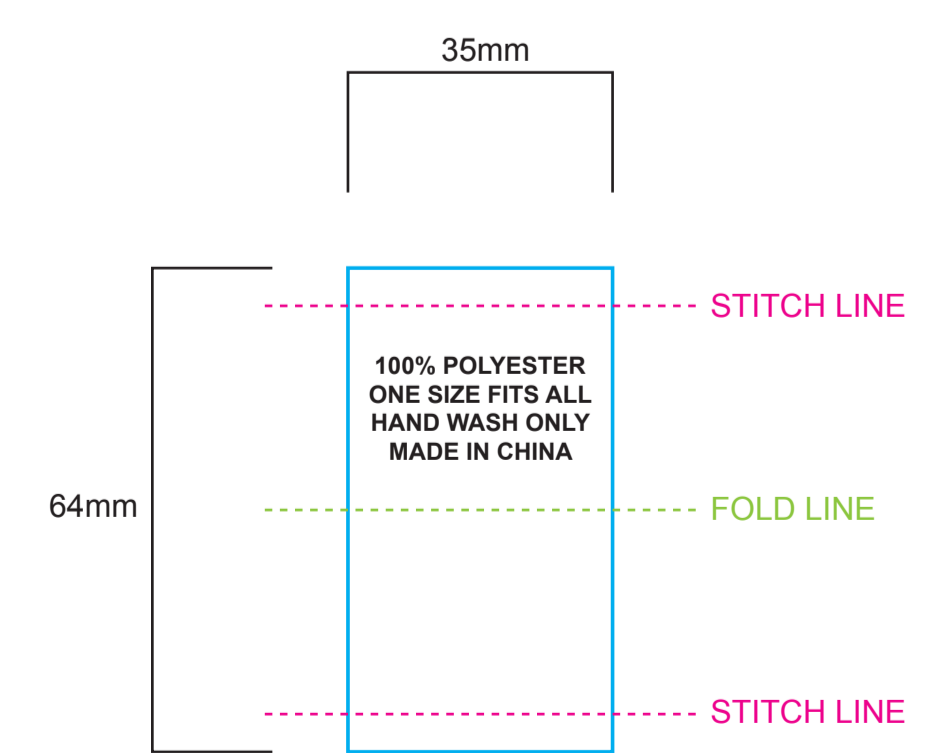

TEMPLATE SCALE RATIO 1:1

ART COLOURS		
■ PMS	■ PMS	■ PMS
■ PMS	■ PMS	■ PMS
■ PMS	■ PMS	■ PMS

PRODUCT COLOURS		
--- MICROFIBRE (CROWN & TOP PEAK): ---		
--- MICROFIBRE (UNDER PEAK): ---		
--- SIDE MESH: BLACK		
--- STITCHING: ---		
--- SWEATBAND: ---		
--- INNER TAPING: ---		
--- ELASTIC CLOSURE WITH VELCRO: BLACK		
--- FRONT POCKET VELCRO: ---		

CARE LABEL