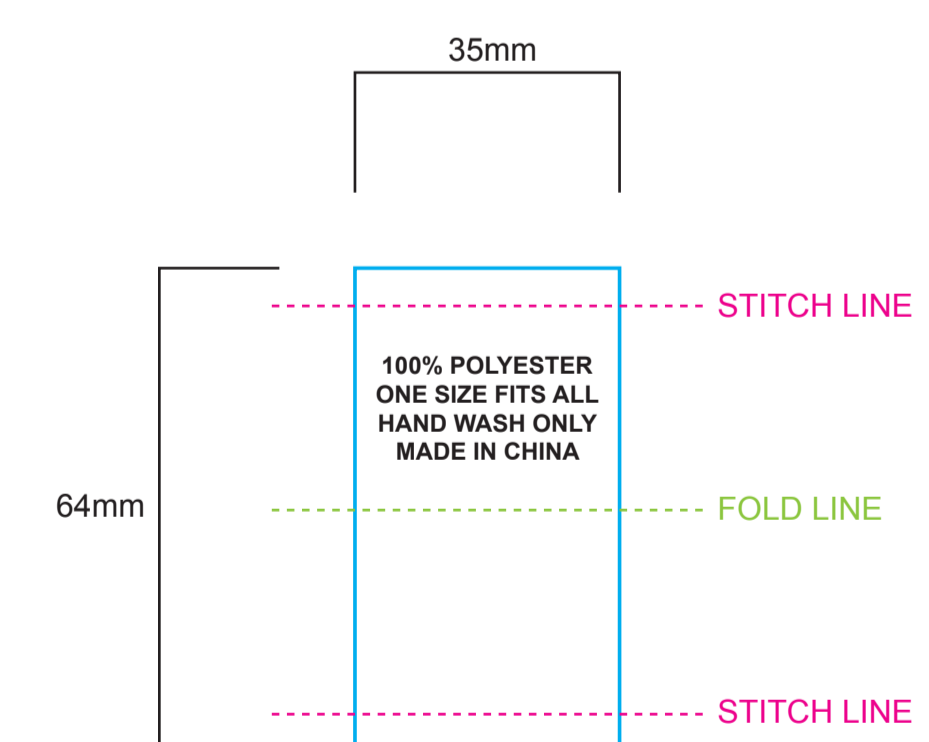

CARE LABEL

VISIBLE AREA

TEMPLATE SCALE RATIO 1:1

ART COLOURS		
■ PMS	■ PMS	■ PMS
■ PMS	■ PMS	■ PMS
■ PMS	■ PMS	■ PMS

PRODUCT COLOURS	
MICROFIBRE (OUTER & TOP RIM):	---
MICROFIBRE (UNDER RIM):	----
SIDE MESH:	BLACK
STITCHING:	---
SWEATBAND:	---
INNER TAPING:	---
ELASTIC CORD:	BLACK
PLASTIC TOGGLE:	BLACK
CHIN STRAP:	---