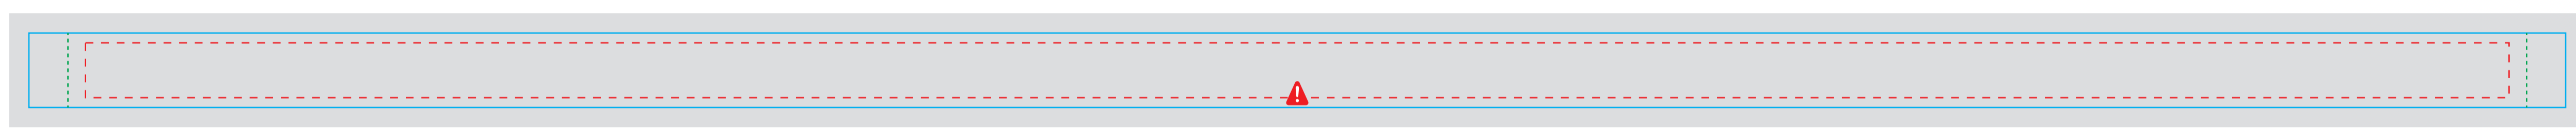

CROWN BAND COVER OR WOVEN BAND COVER