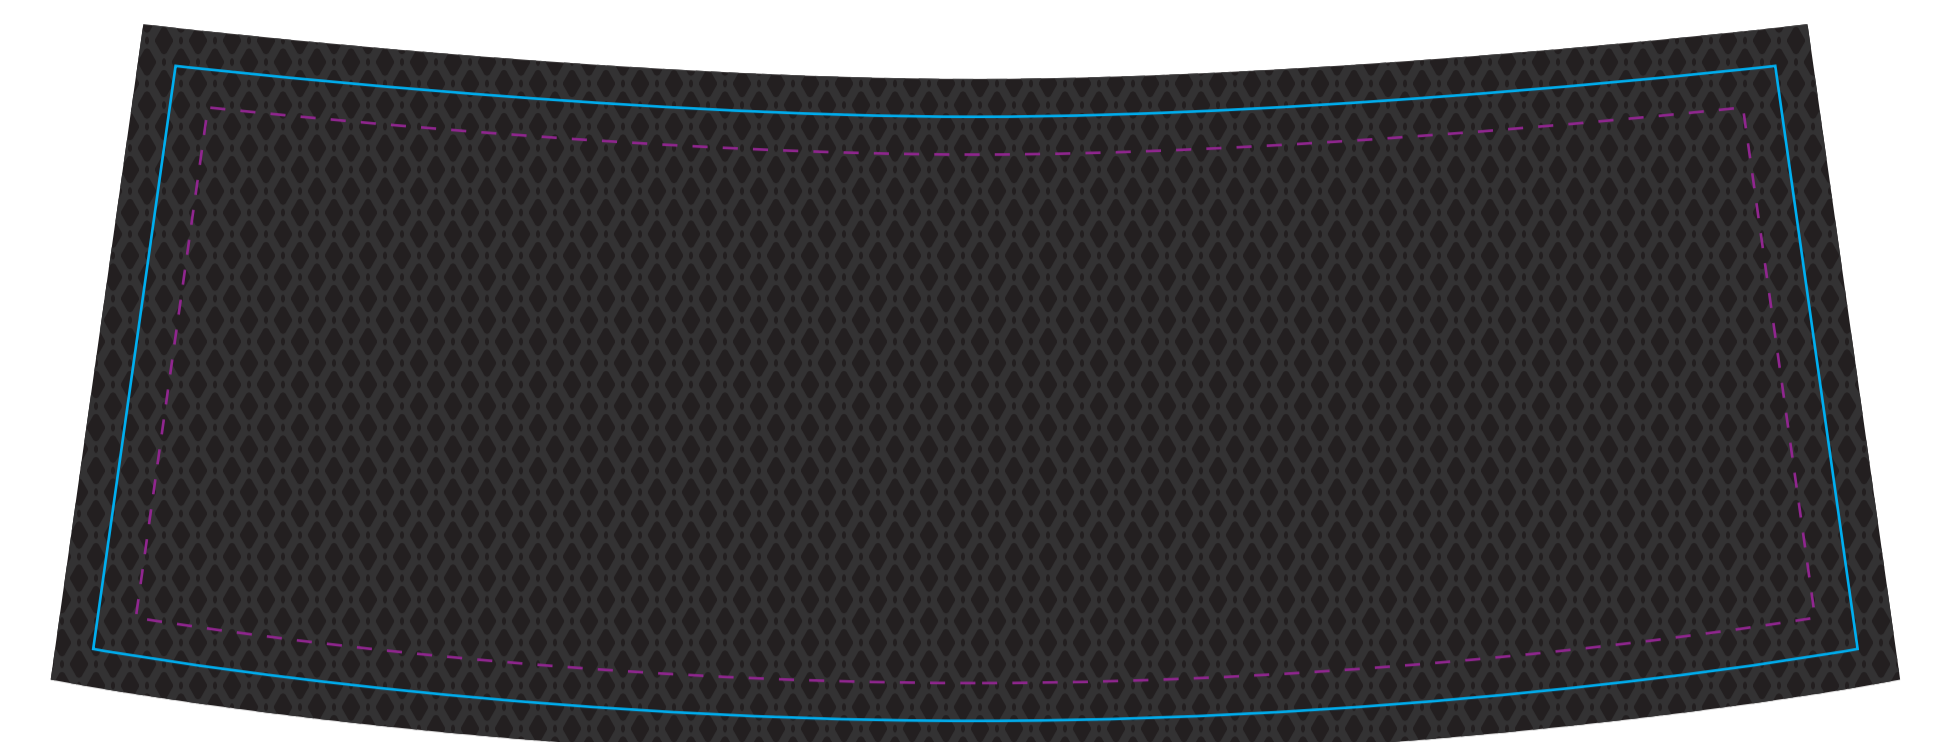

LEFT SIDE

VISIBLE AREA

TEMPLATE SCALE RATIO 1:1

ART COLOURS		
■ PMS	■ PMS	■ PMS
■ PMS	■ PMS	■ PMS
■ PMS	■ PMS	■ PMS

PRODUCT COLOURS	
MICROFIBRE (OUTER & TOP RIM):	---
MICROFIBRE (UNDER RIM):	----
SIDE MESH:	BLACK
STITCHING:	---
SWEATBAND:	---
INNER TAPING:	---
ELASTIC CORD:	BLACK
PLASTIC TOGGLE:	BLACK
CHIN STRAP:	---