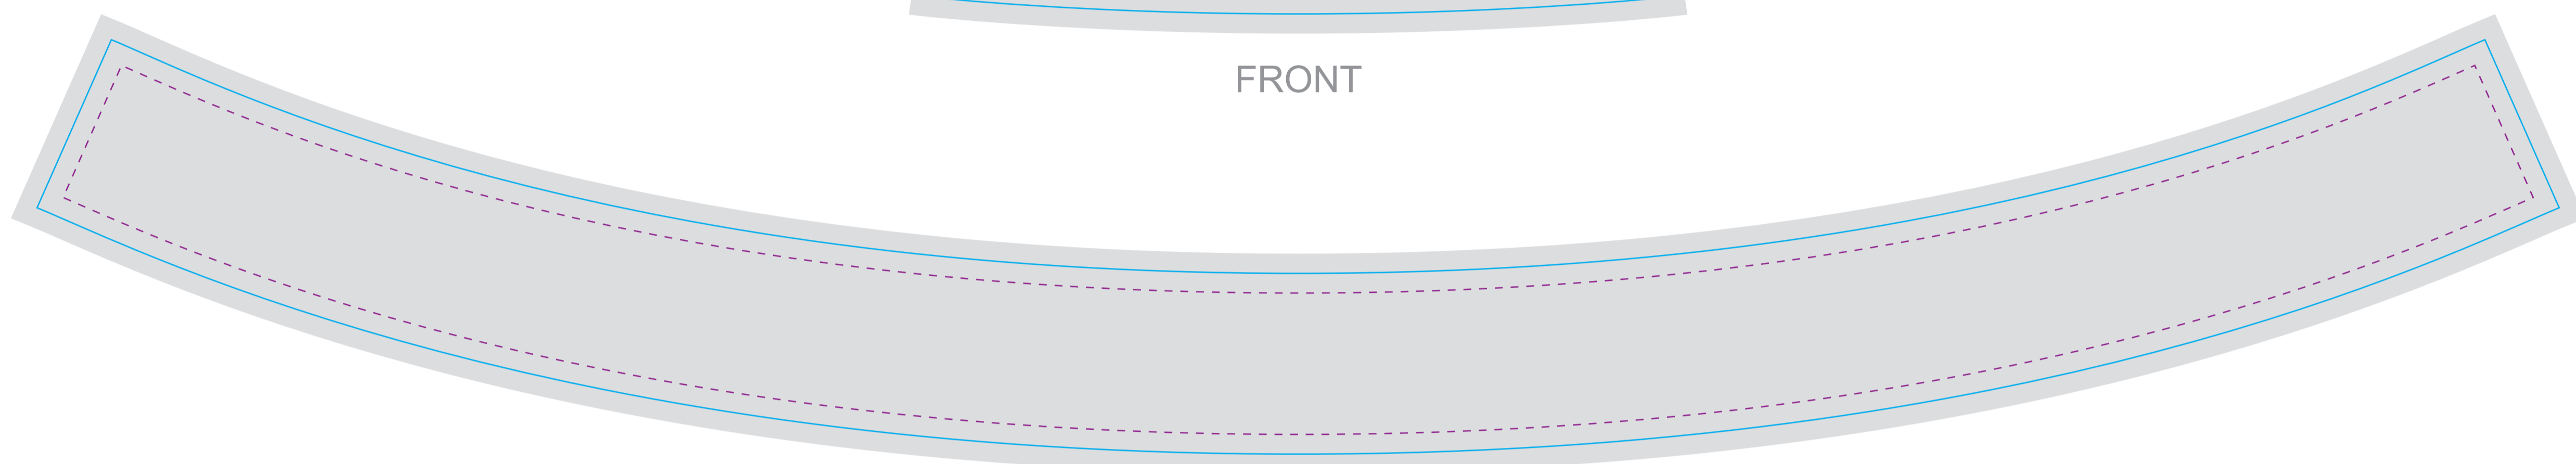

CROWN BAND

VISIBLE AREA

TEMPLATE SCALE RATIO 1:1

ART COLOURS		
■ PMS	■ PMS	■ PMS
■ PMS	■ PMS	■ PMS
■ PMS	■ PMS	■ PMS

PRODUCT COLOURS	
MICROFIBRE (OUTER & TOP RIM):	---
MICROFIBRE (UNDER RIM):	----
SIDE MESH:	BLACK
STITCHING:	---
SWEATBAND:	---
INNER TAPING:	---
ELASTIC CORD:	BLACK
PLASTIC TOGGLE:	BLACK
CHIN STRAP:	---