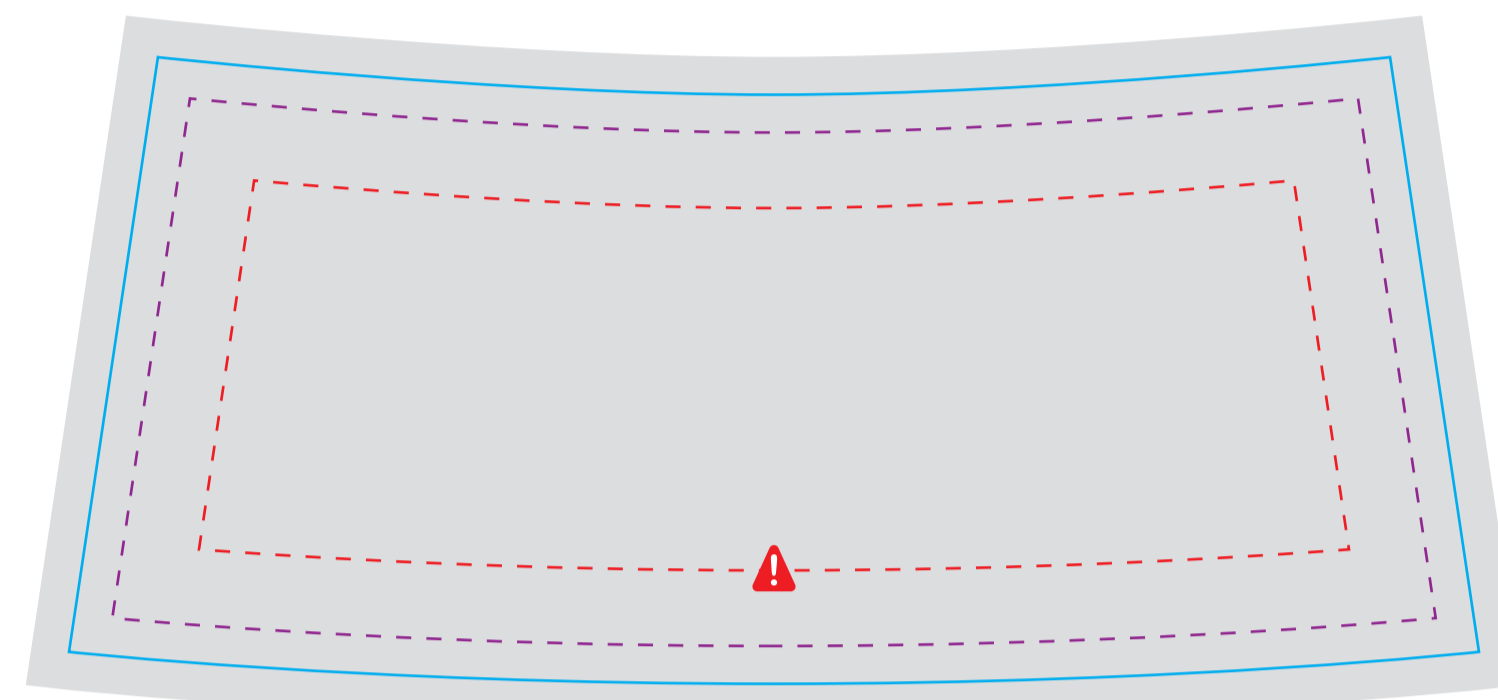

FRONT

VISIBLE AREA

TEMPLATE SCALE RATIO 1:1

ART COLOURS		
■ PMS	■ PMS	■ PMS
■ PMS	■ PMS	■ PMS
■ PMS	■ PMS	■ PMS

PRODUCT COLOURS	
MICROFIBRE (OUTER & TOP RIM):	---
MICROFIBRE (UNDER RIM):	----
SIDE MESH:	BLACK
STITCHING:	---
SWEATBAND:	---
INNER TAPING:	---
ELASTIC CORD:	BLACK
PLASTIC TOGGLE:	BLACK
CHIN STRAP:	---