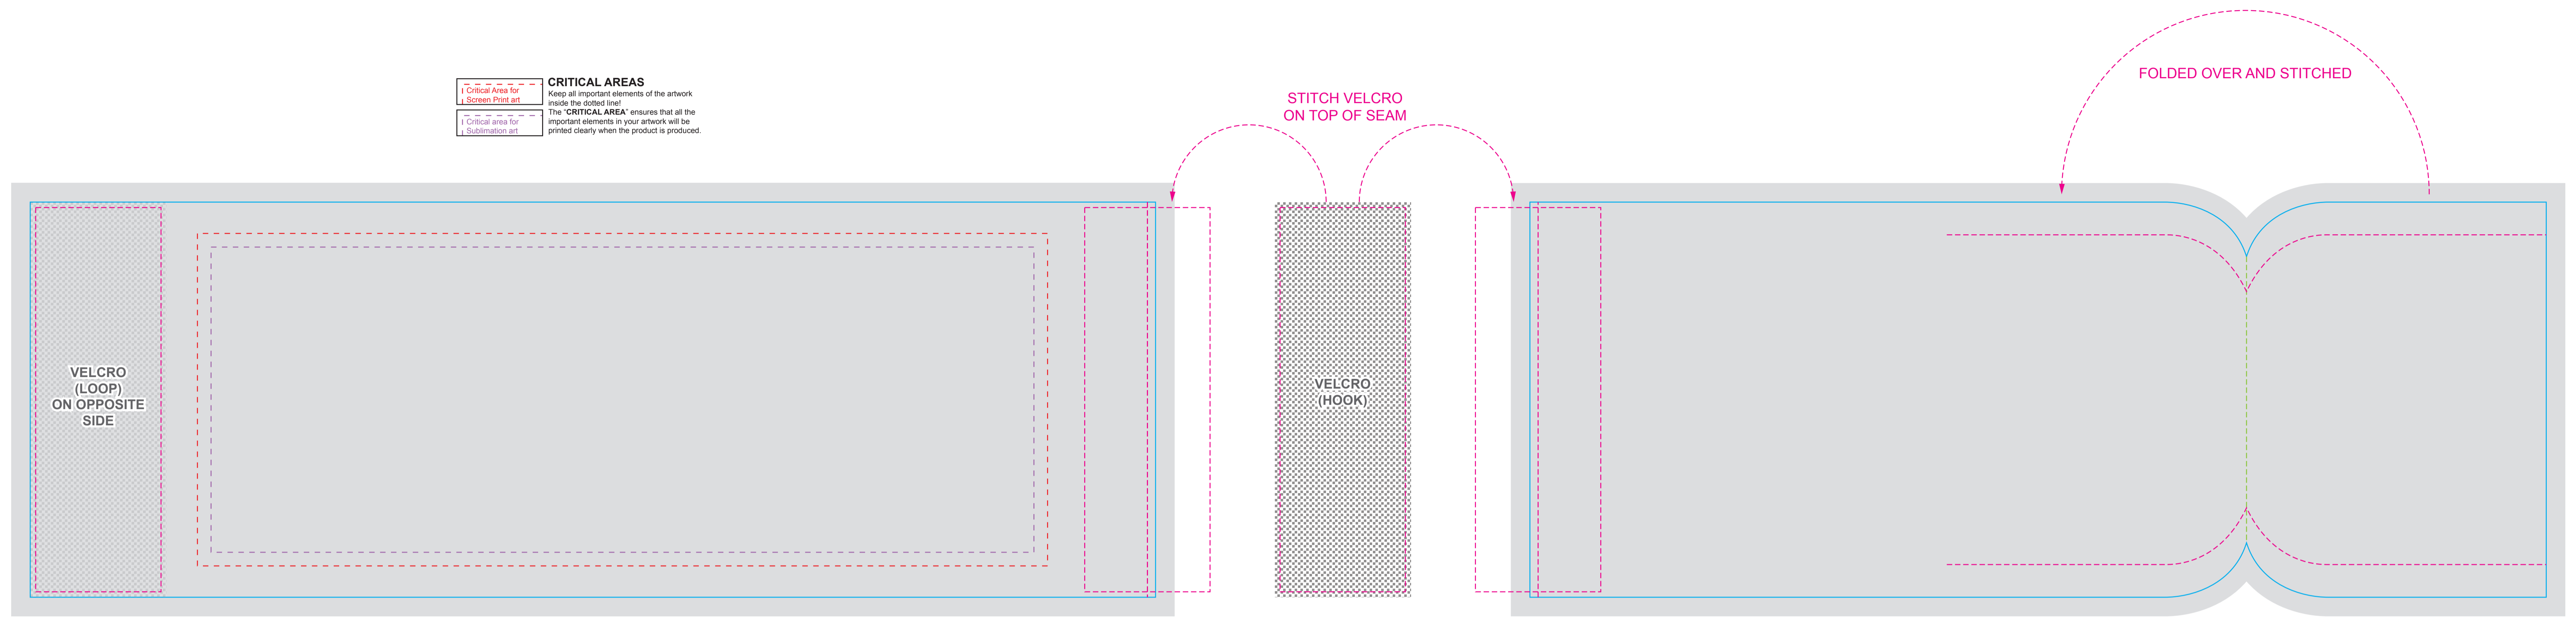

CRITICAL AREAS
 Keep all important elements of the artwork inside the dotted line!
 The "CRITICAL AREA" ensures that all the important elements in your artwork will be printed clearly when the product is produced.

PANEL A
(EXT.)

PANEL B
(EXT.)

TEMPLATE SCALE RATIO 1:1

ART COLOURS

■ PMS	■ PMS	■ PMS
■ PMS	■ PMS	■ PMS
■ PMS	■ PMS	■ PMS

FULL COLOUR

COLOUR MATCH >>> ■ PMS ■ PMS

■ PMS	■ PMS
■ PMS	■ PMS
■ PMS	■ PMS

PRODUCT COLOURS

NEOPRENE RUBBER: BLACK
 POLYESTER (INT.): BLACK
 POLYESTER (EXT.): ----
 STITCH: ----
 VELCRO & STITCH:
 VELCRO: ----
 STITCH: ----