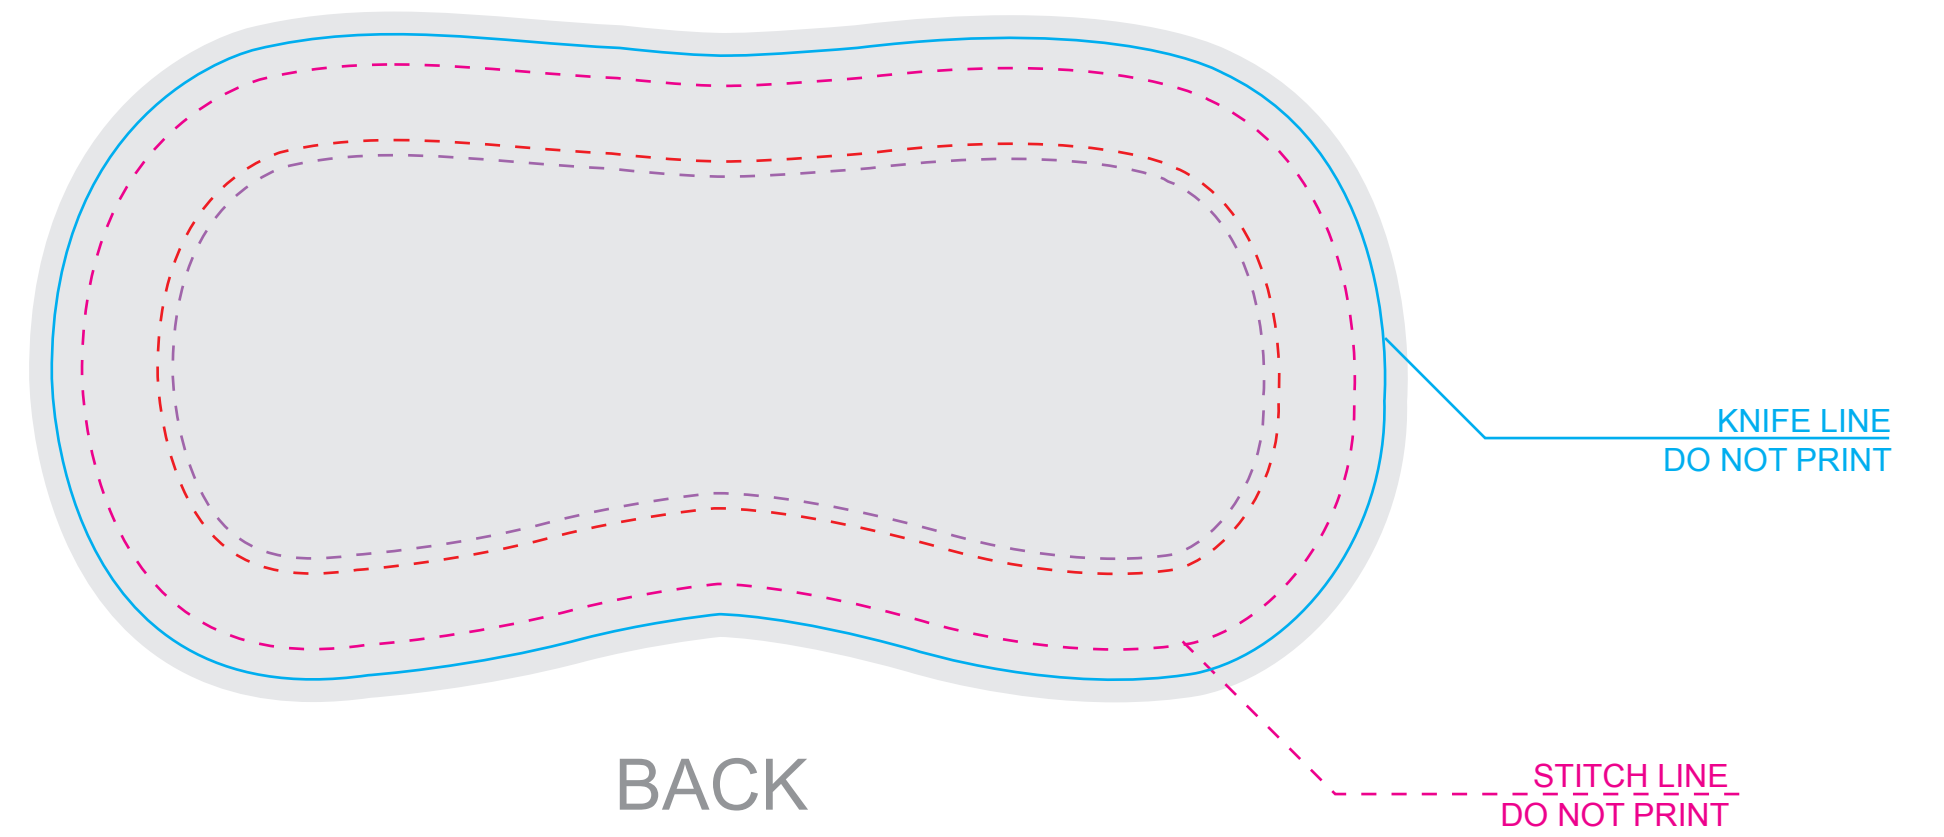

CRITICAL AREAS
 Keep all important elements of the artwork inside the dotted line!
 The "CRITICAL AREA" ensures that all the important elements in your artwork will be printed clearly when the product is produced.

TEMPLATE SCALE RATIO 1:1

ART COLOURS

- PMS
- PMS
- PMS
- PMS
- PMS
- PMS
- PMS
- PMS
- PMS

- FULL COLOUR
- COLOUR MATCH >>> ■ PMS ■ PMS
- PMS
 - PMS
 - PMS
 - PMS

PRODUCT COLOURS

- NEOPRENE RUBBER: BLACK
- POLYESTER (INT.): BLACK
- POLYESTER (EXT.): ----
- ZIPPER: BLACK
- CLIP & STRAP: BLACK