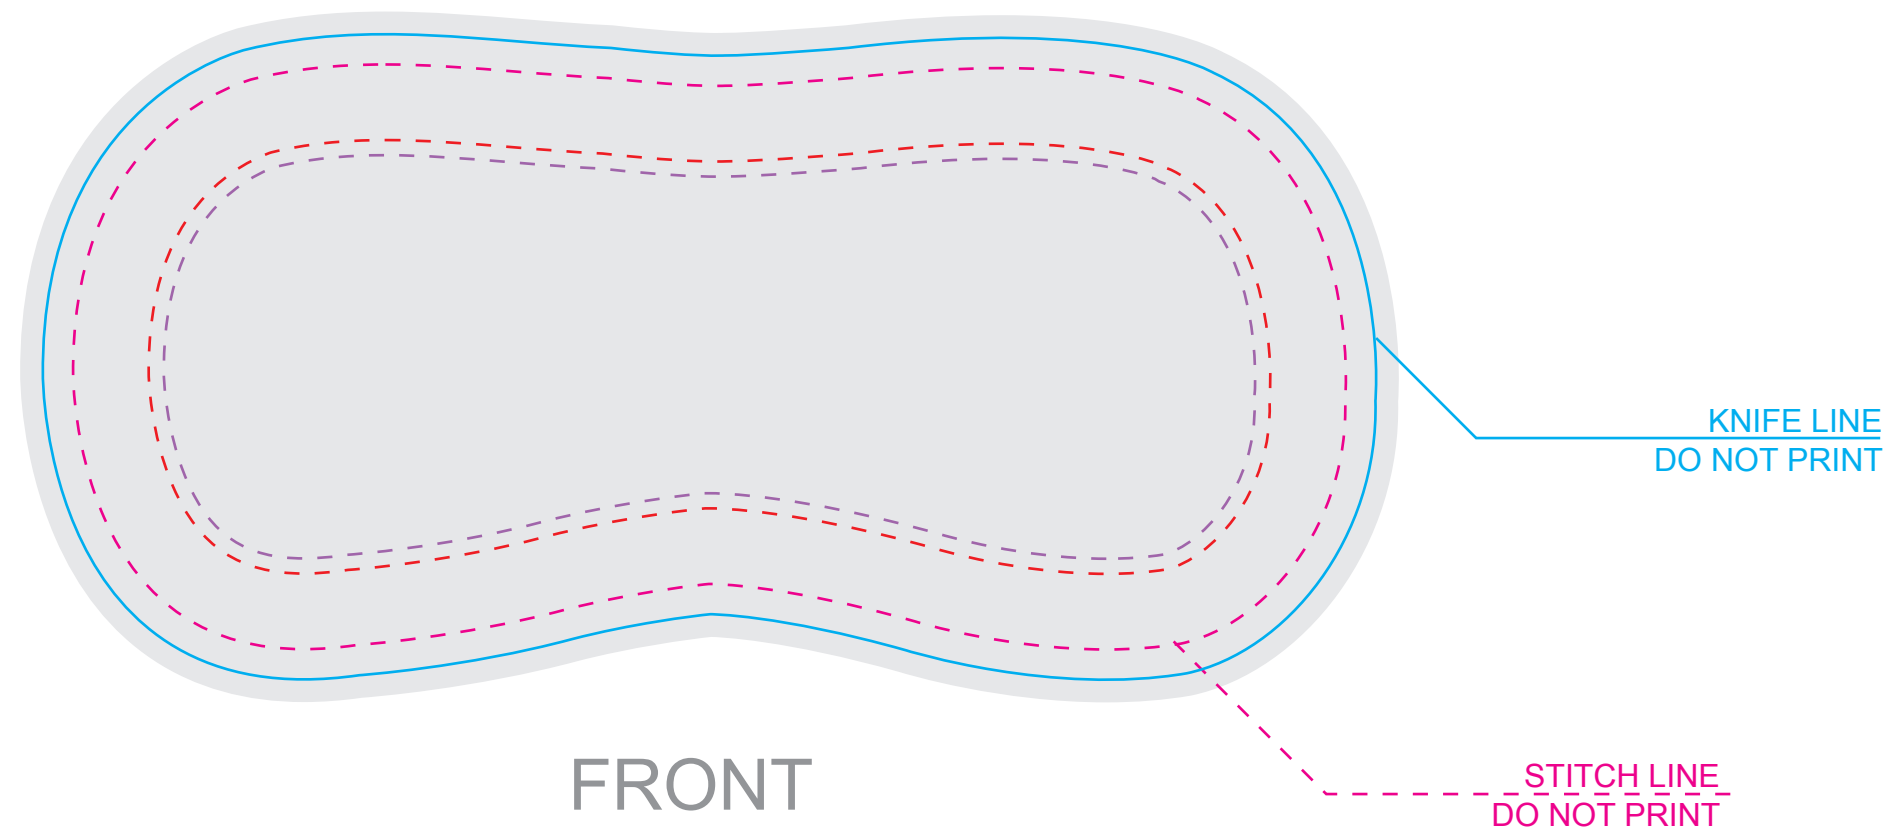

CRITICAL AREAS
 Keep all important elements of the artwork inside the dotted line!
 The "CRITICAL AREA" ensures that all the important elements in your artwork will be printed clearly when the product is produced.

TEMPLATE SCALE RATIO 1:1

ART COLOURS

- PMS
- PMS
- PMS
- PMS
- PMS
- PMS
- PMS
- PMS
- PMS

- FULL COLOUR
- COLOUR MATCH >>> ■ PMS ■ PMS
- PMS
 - PMS
 - PMS
 - PMS

PRODUCT COLOURS

- NEOPRENE RUBBER: BLACK
- POLYESTER (INT.): BLACK
- POLYESTER (EXT.): ----
- ZIPPER: BLACK
- CLIP & STRAP: BLACK