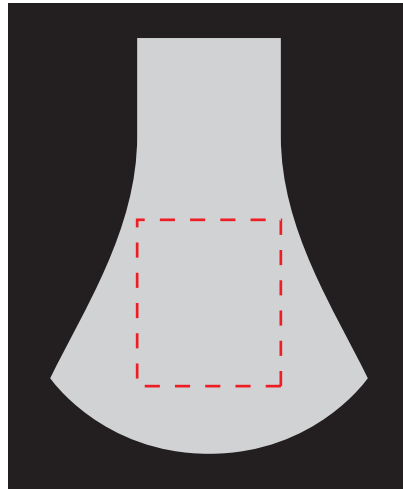

CRITICAL AREA

Keep all important elements of the artwork inside the dotted line!

The “**CRITICAL AREA**” ensures that all the important elements in your artwork will be printed clearly when the product is produced.

TEMPLATE SCALE RATIO 1:1

ART COLOURS

■ PMS	■ PMS	■ PMS
■ PMS	■ PMS	■ PMS
■ PMS	■ PMS	■ PMS

PRODUCT COLOURS

NEOPRENE RUBBER: BLACK
POLYESTER (INT.): BLACK
POLYESTER (EXT.): ----
TAPE & STITCH: ----
POLYESTER (FRONT BRAND PANEL): REFLECTIVE GREY