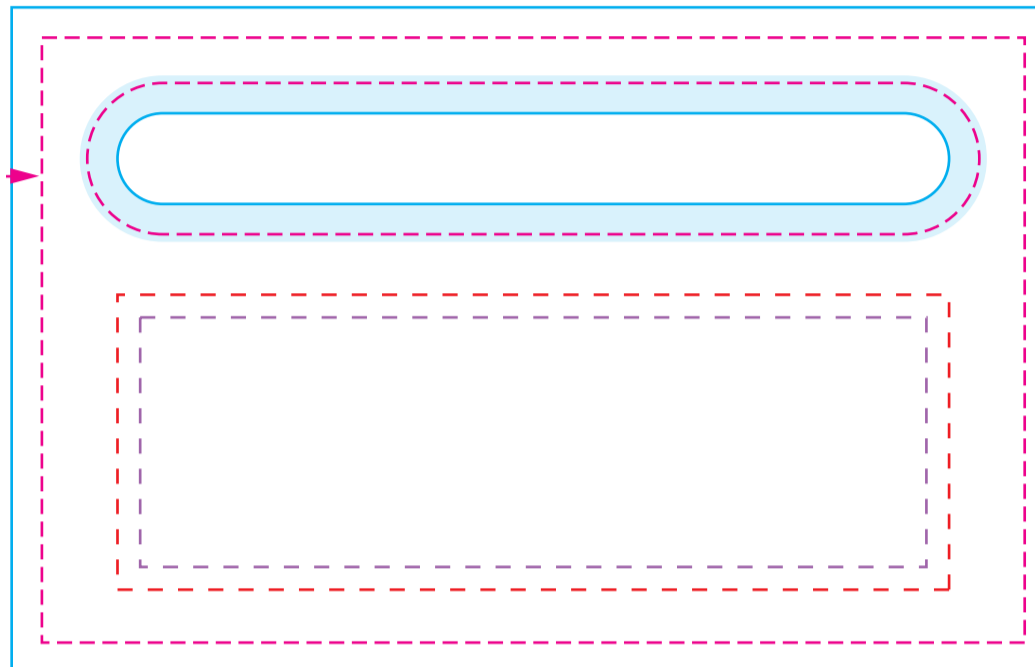

STITCH HERE

CRITICAL AREAS
 Keep all important elements of the artwork inside the dotted line!
 The "CRITICAL AREA" ensures that all the important elements in your artwork will be printed clearly when the product is produced.

TEMPLATE SCALE RATIO 1:1

ART COLOURS

■ PMS	■ PMS	■ PMS
■ PMS	■ PMS	■ PMS
■ PMS	■ PMS	■ PMS
■ FULL COLOUR		
COLOUR MATCH >>>	■ PMS	■ PMS
	■ PMS	■ PMS
	■ PMS	■ PMS

PRODUCT COLOURS

- NEOPRENE RUBBER: BLACK
- POLYESTER (INT.): BLACK
- POLYESTER (EXT.): ----
- TAPE & STITCH: BLACK
- NYLON: ----
- ZIPPER: ----
- CARABINER: SILVER
- EYELET: SILVER