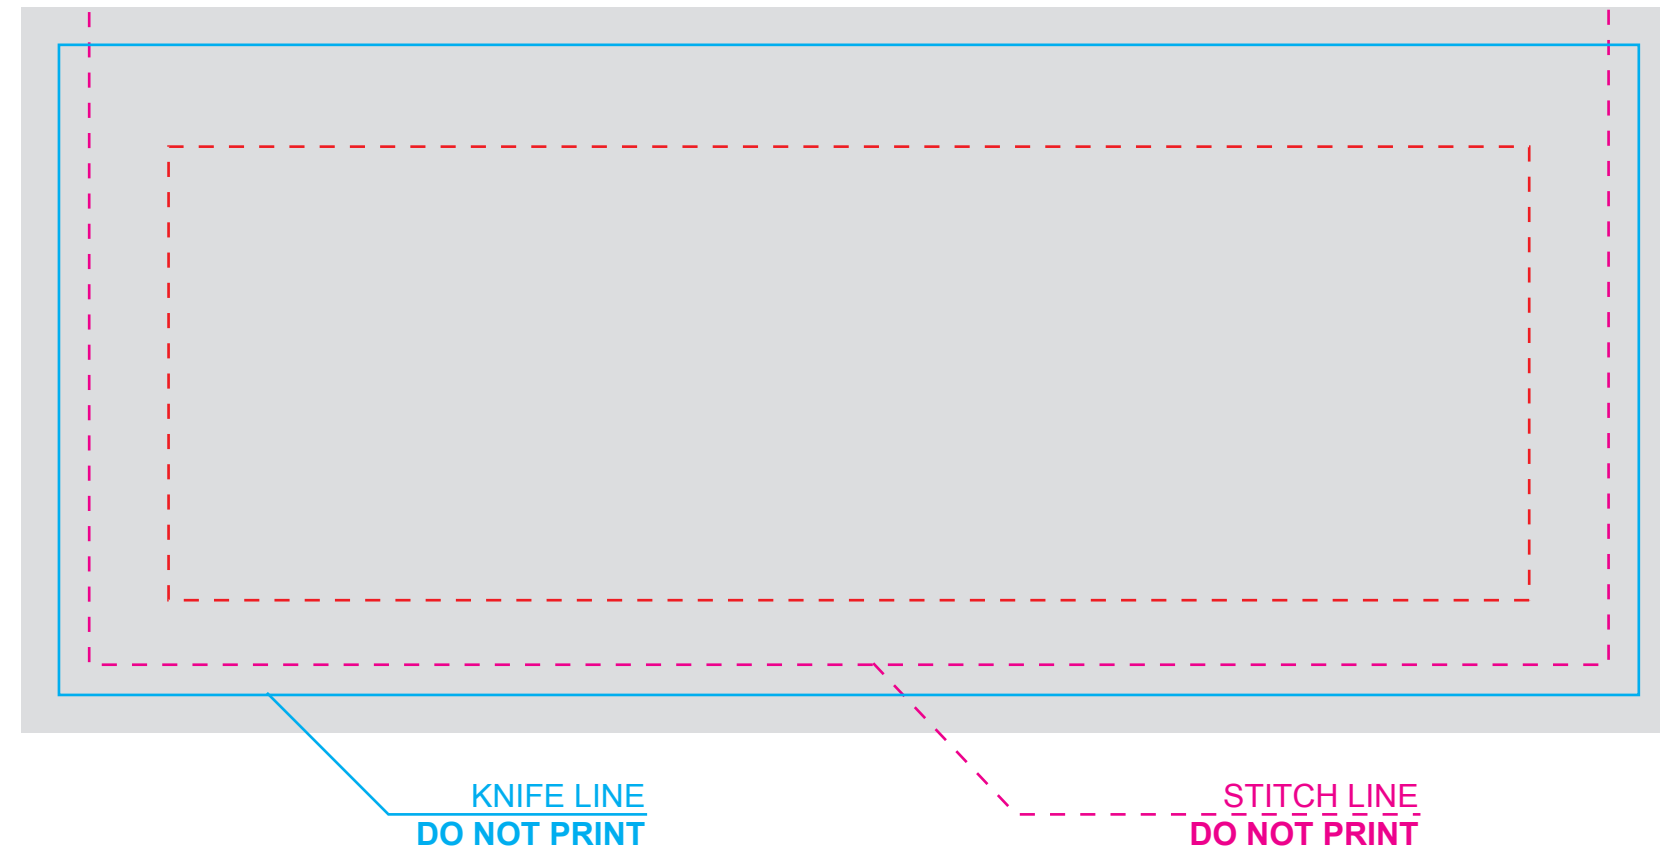

CRITICAL AREA
 Keep all important elements of the artwork inside the dotted line!
 The "CRITICAL AREA" ensures that all the important elements in your artwork will be printed clearly when the product is produced.

SIDE 1

SIDE 2

TEMPLATE SCALE RATIO 1:1		
ART COLOURS		
■ PMS	■ PMS	■ PMS
■ PMS	■ PMS	■ PMS
■ PMS	■ PMS	■ PMS
PRODUCT COLOURS		
NEOPRENE RUBBER: BLACK		
POLYESTER (INT.): BLACK		
POLYESTER (EXT.): ----		
TRIM: BLACK		
ZIPPER: BLACK		