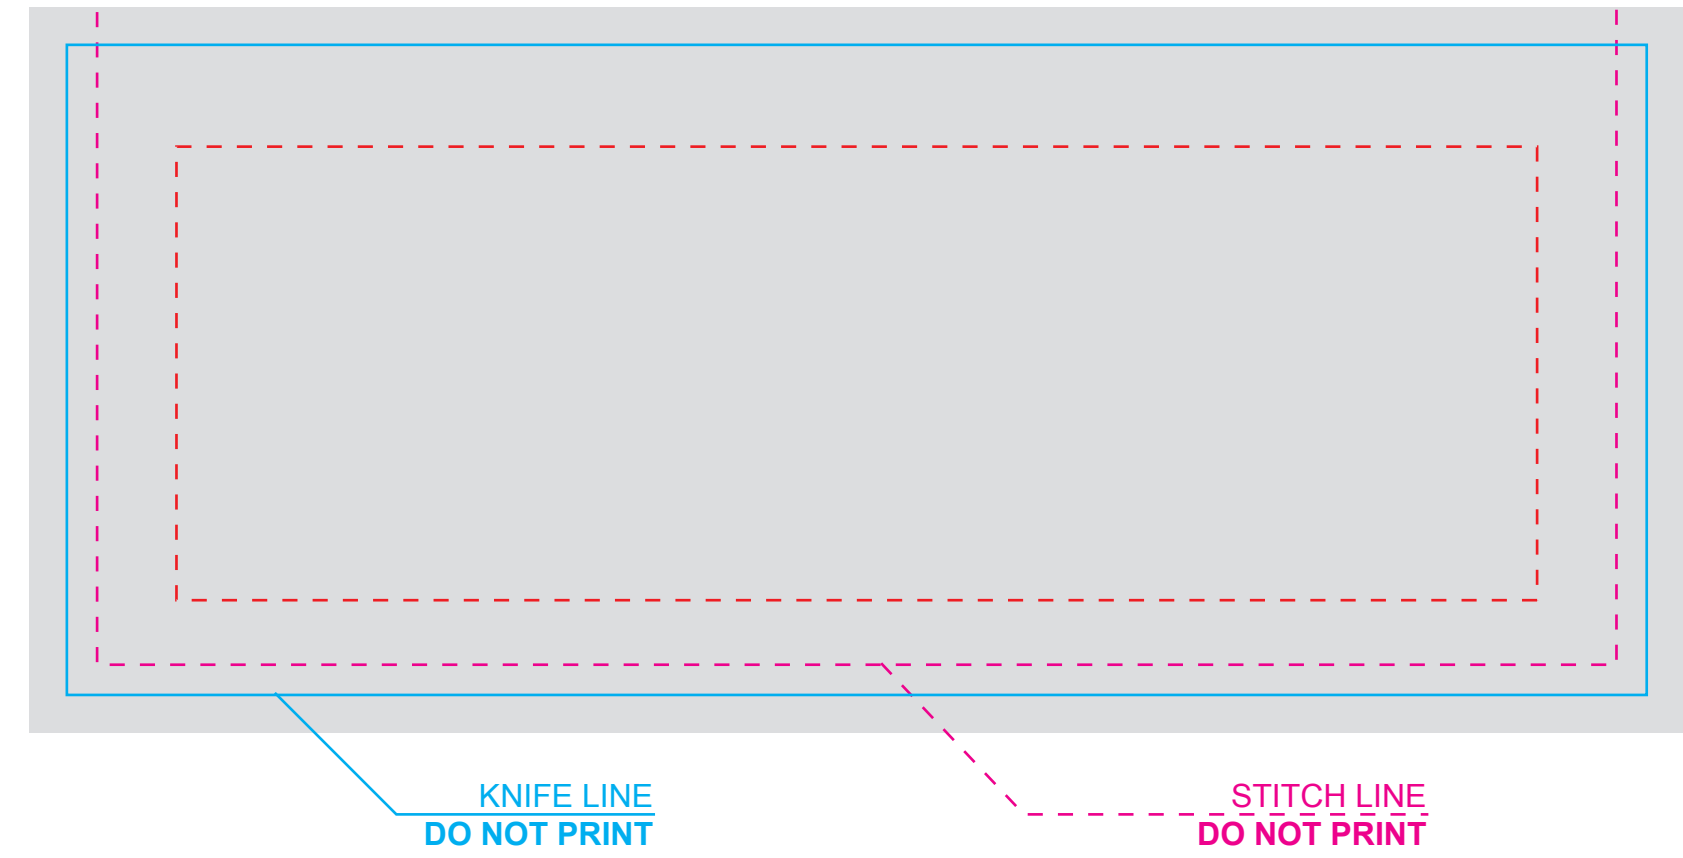

CRITICAL AREA
 Keep all important elements of the artwork inside the dotted line!
 The "CRITICAL AREA" ensures that all the important elements in your artwork will be printed clearly when the product is produced.

SIDE 1

SIDE 2

TEMPLATE SCALE RATIO 1:1		
ART COLOURS		
■ PMS	■ PMS	■ PMS
■ PMS	■ PMS	■ PMS
■ PMS	■ PMS	■ PMS
PRODUCT COLOURS		
NEOPRENE RUBBER: BLACK		
POLYESTER (INT.): BLACK		
POLYESTER (EXT.): ----		
TRIM: BLACK		
ZIPPER: BLACK		