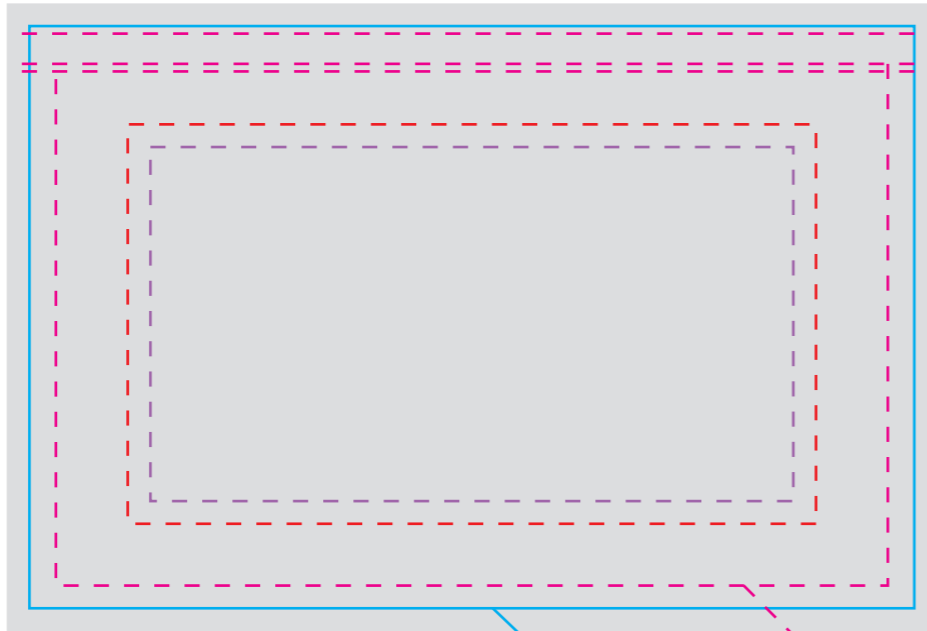

**CRITICAL AREAS**

Keep all important elements of the artwork inside the dotted line!  
 The "CRITICAL AREA" ensures that all the important elements in your artwork will be printed clearly when the product is produced.

KNIFE LINE  
DON'T PRINT

STITCH LINE  
DON'T PRINT

SIDE A

KNIFE LINE  
DON'T PRINT

STITCH LINE  
DON'T PRINT

SIDE B

TEMPLATE SCALE RATIO 1:1

ART COLOURS

- PMS
- PMS
- PMS
- PMS
- PMS
- PMS
- PMS
- PMS

FULL COLOUR

- COLOUR MATCH >>>
- PMS
  - PMS
  - PMS
  - PMS
  - PMS
  - PMS

PRODUCT COLOURS

- NEOPRENE RUBBER: BLACK
- POLYESTER (INT.): BLACK
- POLYESTER (EXT.): ----
- TRIM: ----
- STITCH: BLACK
- ZIPPER: BLACK