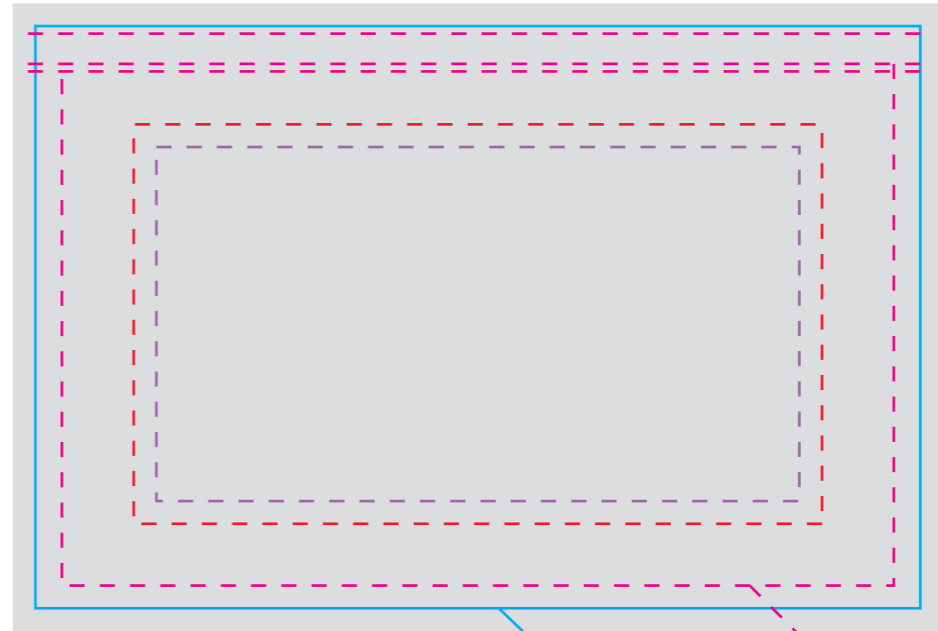

**CRITICAL AREAS**

Keep all important elements of the artwork inside the dotted line!  
 The "CRITICAL AREA" ensures that all the important elements in your artwork will be printed clearly when the product is produced.

KNIFE LINE  
DON'T PRINT

STITCH LINE  
DON'T PRINT

SIDE A

KNIFE LINE  
DON'T PRINT

STITCH LINE  
DON'T PRINT

SIDE B

TEMPLATE SCALE RATIO 1:1

ART COLOURS

- PMS
- PMS
- PMS
- PMS
- PMS
- PMS
- PMS
- PMS

FULL COLOUR

- COLOUR MATCH >>>
- PMS
  - PMS
  - PMS
  - PMS
  - PMS
  - PMS

PRODUCT COLOURS

- NEOPRENE RUBBER: BLACK
- POLYESTER (INT.): BLACK
- POLYESTER (EXT.): ----
- TRIM: ----
- STITCH: BLACK
- ZIPPER: BLACK