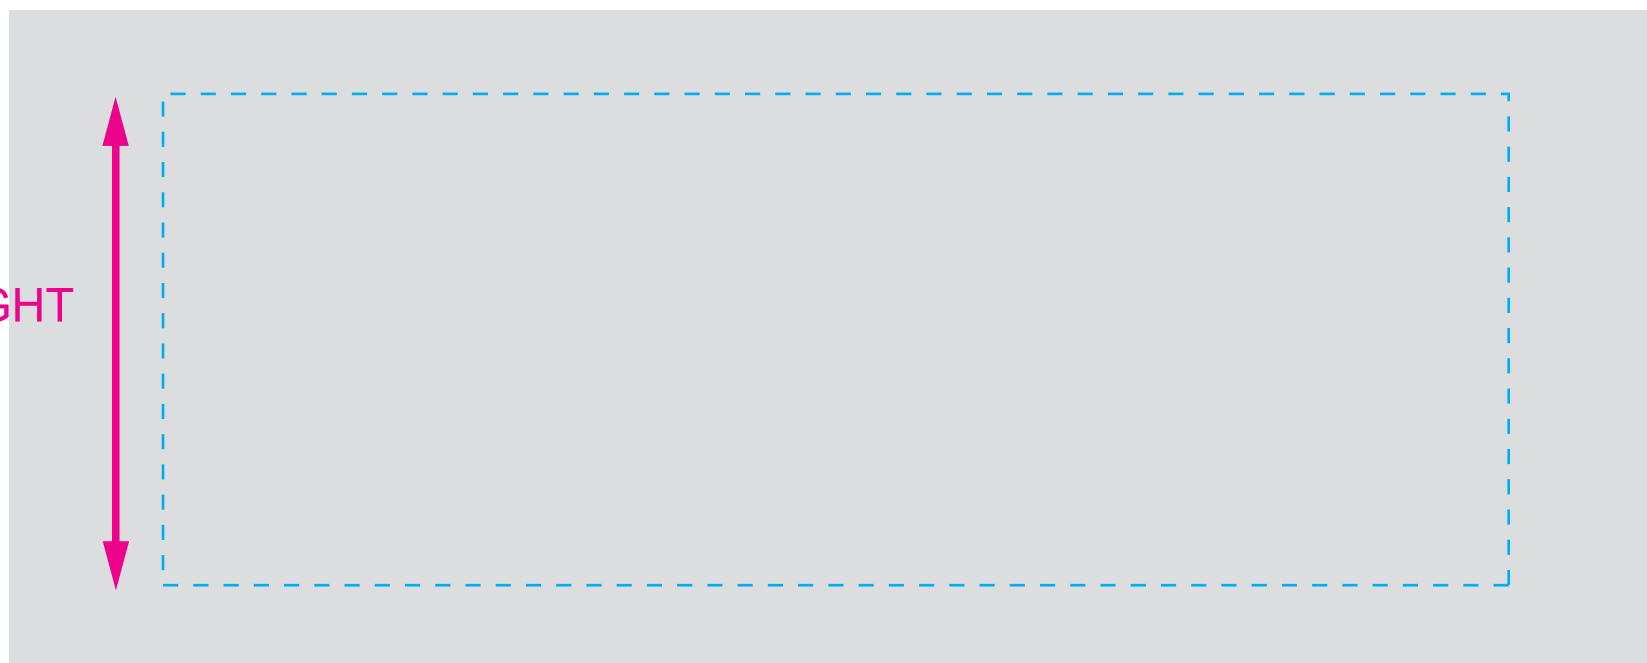

MAX ART HEIGHT
65mm

TEMPLATE SCALE RATIO 1:1

ART COLOURS

- | | | |
|-------|-------|-------|
| ■ PMS | ■ PMS | ■ PMS |
| ■ PMS | ■ PMS | ■ PMS |
| ■ PMS | ■ PMS | ■ PMS |

PRODUCT COLOURS

HAT: ----
ADJUSTABLE CHIN STRAP: ----