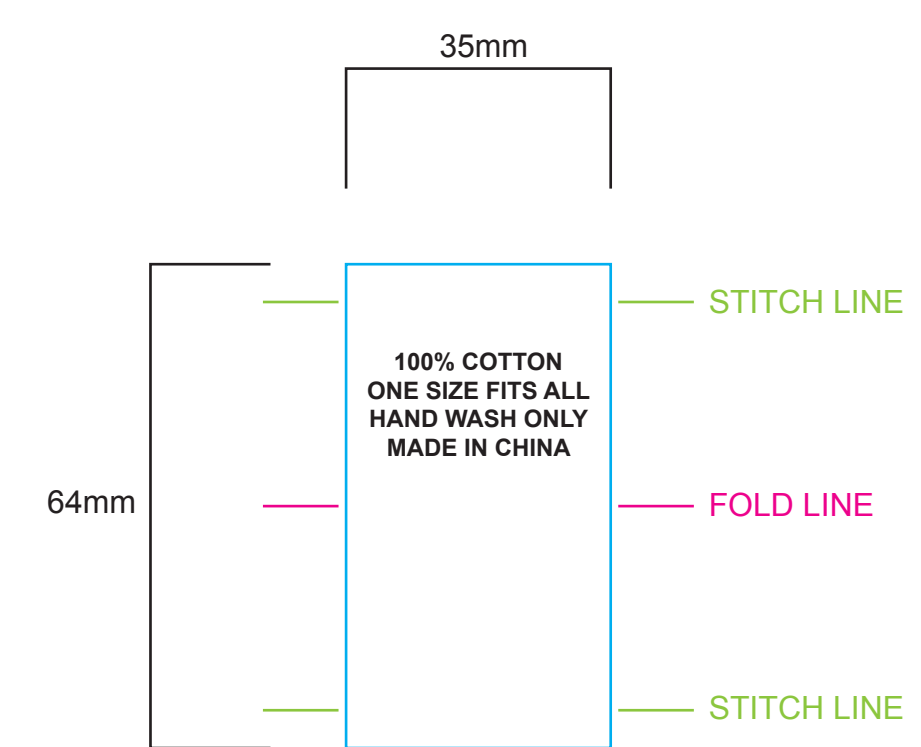

CLOSURE

RIGHT SIDE

FRONT

LEFT SIDE

PEAK

INNER SWEAT BAND

TEMPLATE SCALE RATIO 1:1		
ART COLOURS		
■ PMS	■ PMS	■ PMS
■ PMS	■ PMS	■ PMS
■ PMS	■ PMS	■ PMS
PRODUCT COLOURS		
FABRIC: ----		
PIPING: ----		
SWEATBAND: ----		

CARE LABEL