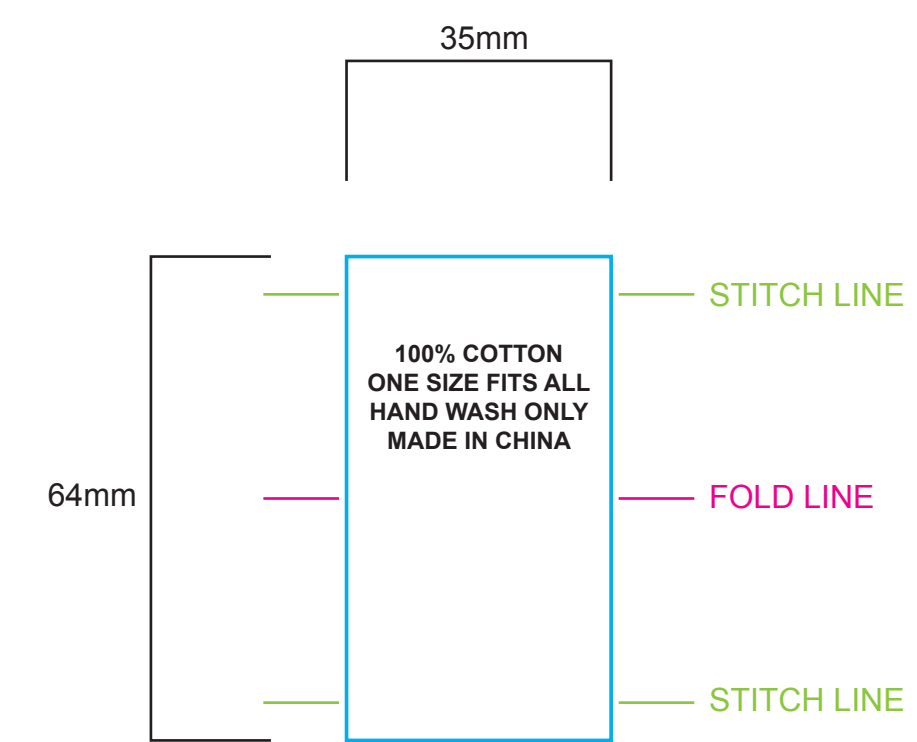

FRONT

PEAK

RIGHT SIDE

LEFT SIDE

CLOSURE

BACK

TEMPLATE SCALE RATIO 1:1

ART COLOURS

■ PMS	■ PMS	■ PMS
■ PMS	■ PMS	■ PMS
■ PMS	■ PMS	■ PMS

PRODUCT COLOURS

- FABRIC: ----
- CLOSURE: ----
- EYELETS: ----
- UNDER PEAK: ----
- SWEATBAND: ----
- TAPING: ----

CARE LABEL