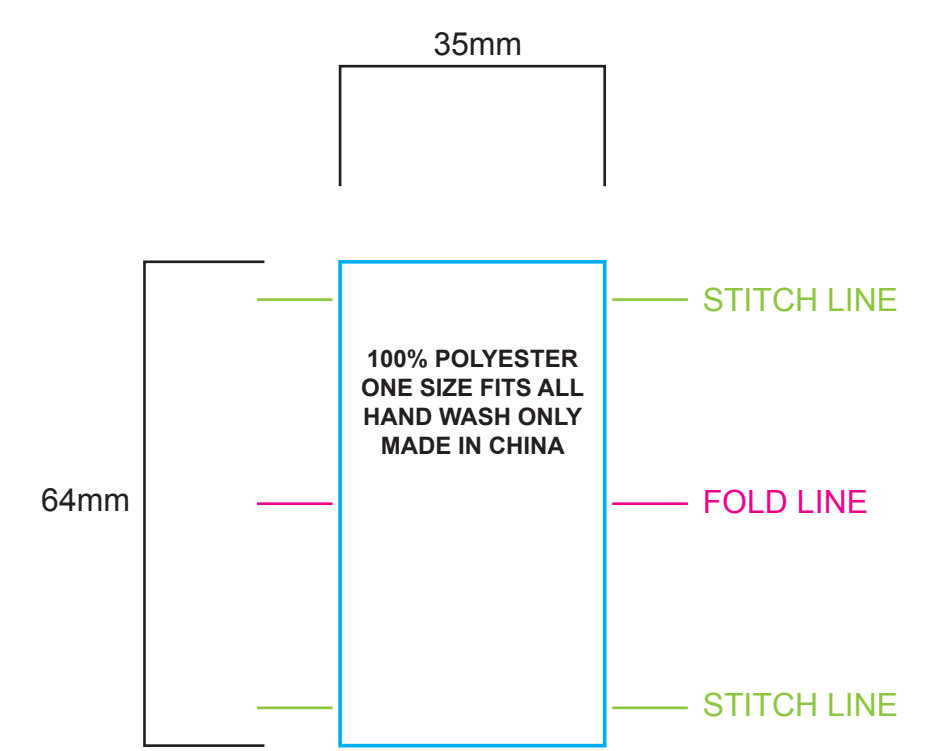

FRONT

RIGHT SIDE

LEFT SIDE

BACK

CLOSURE

PEAK

TEMPLATE SCALE RATIO 1:1

ART COLOURS

- PMS
- PMS
- PMS
- PMS
- PMS
- PMS
- PMS
- PMS

PRODUCT COLOURS

- BREATHABLE MESH: ----
- CLOSURE: ----
- EYELETS: ----
- UNDER PEAK: ----
- SWEATBAND: ----
- TAPING: ----

CARE LABEL