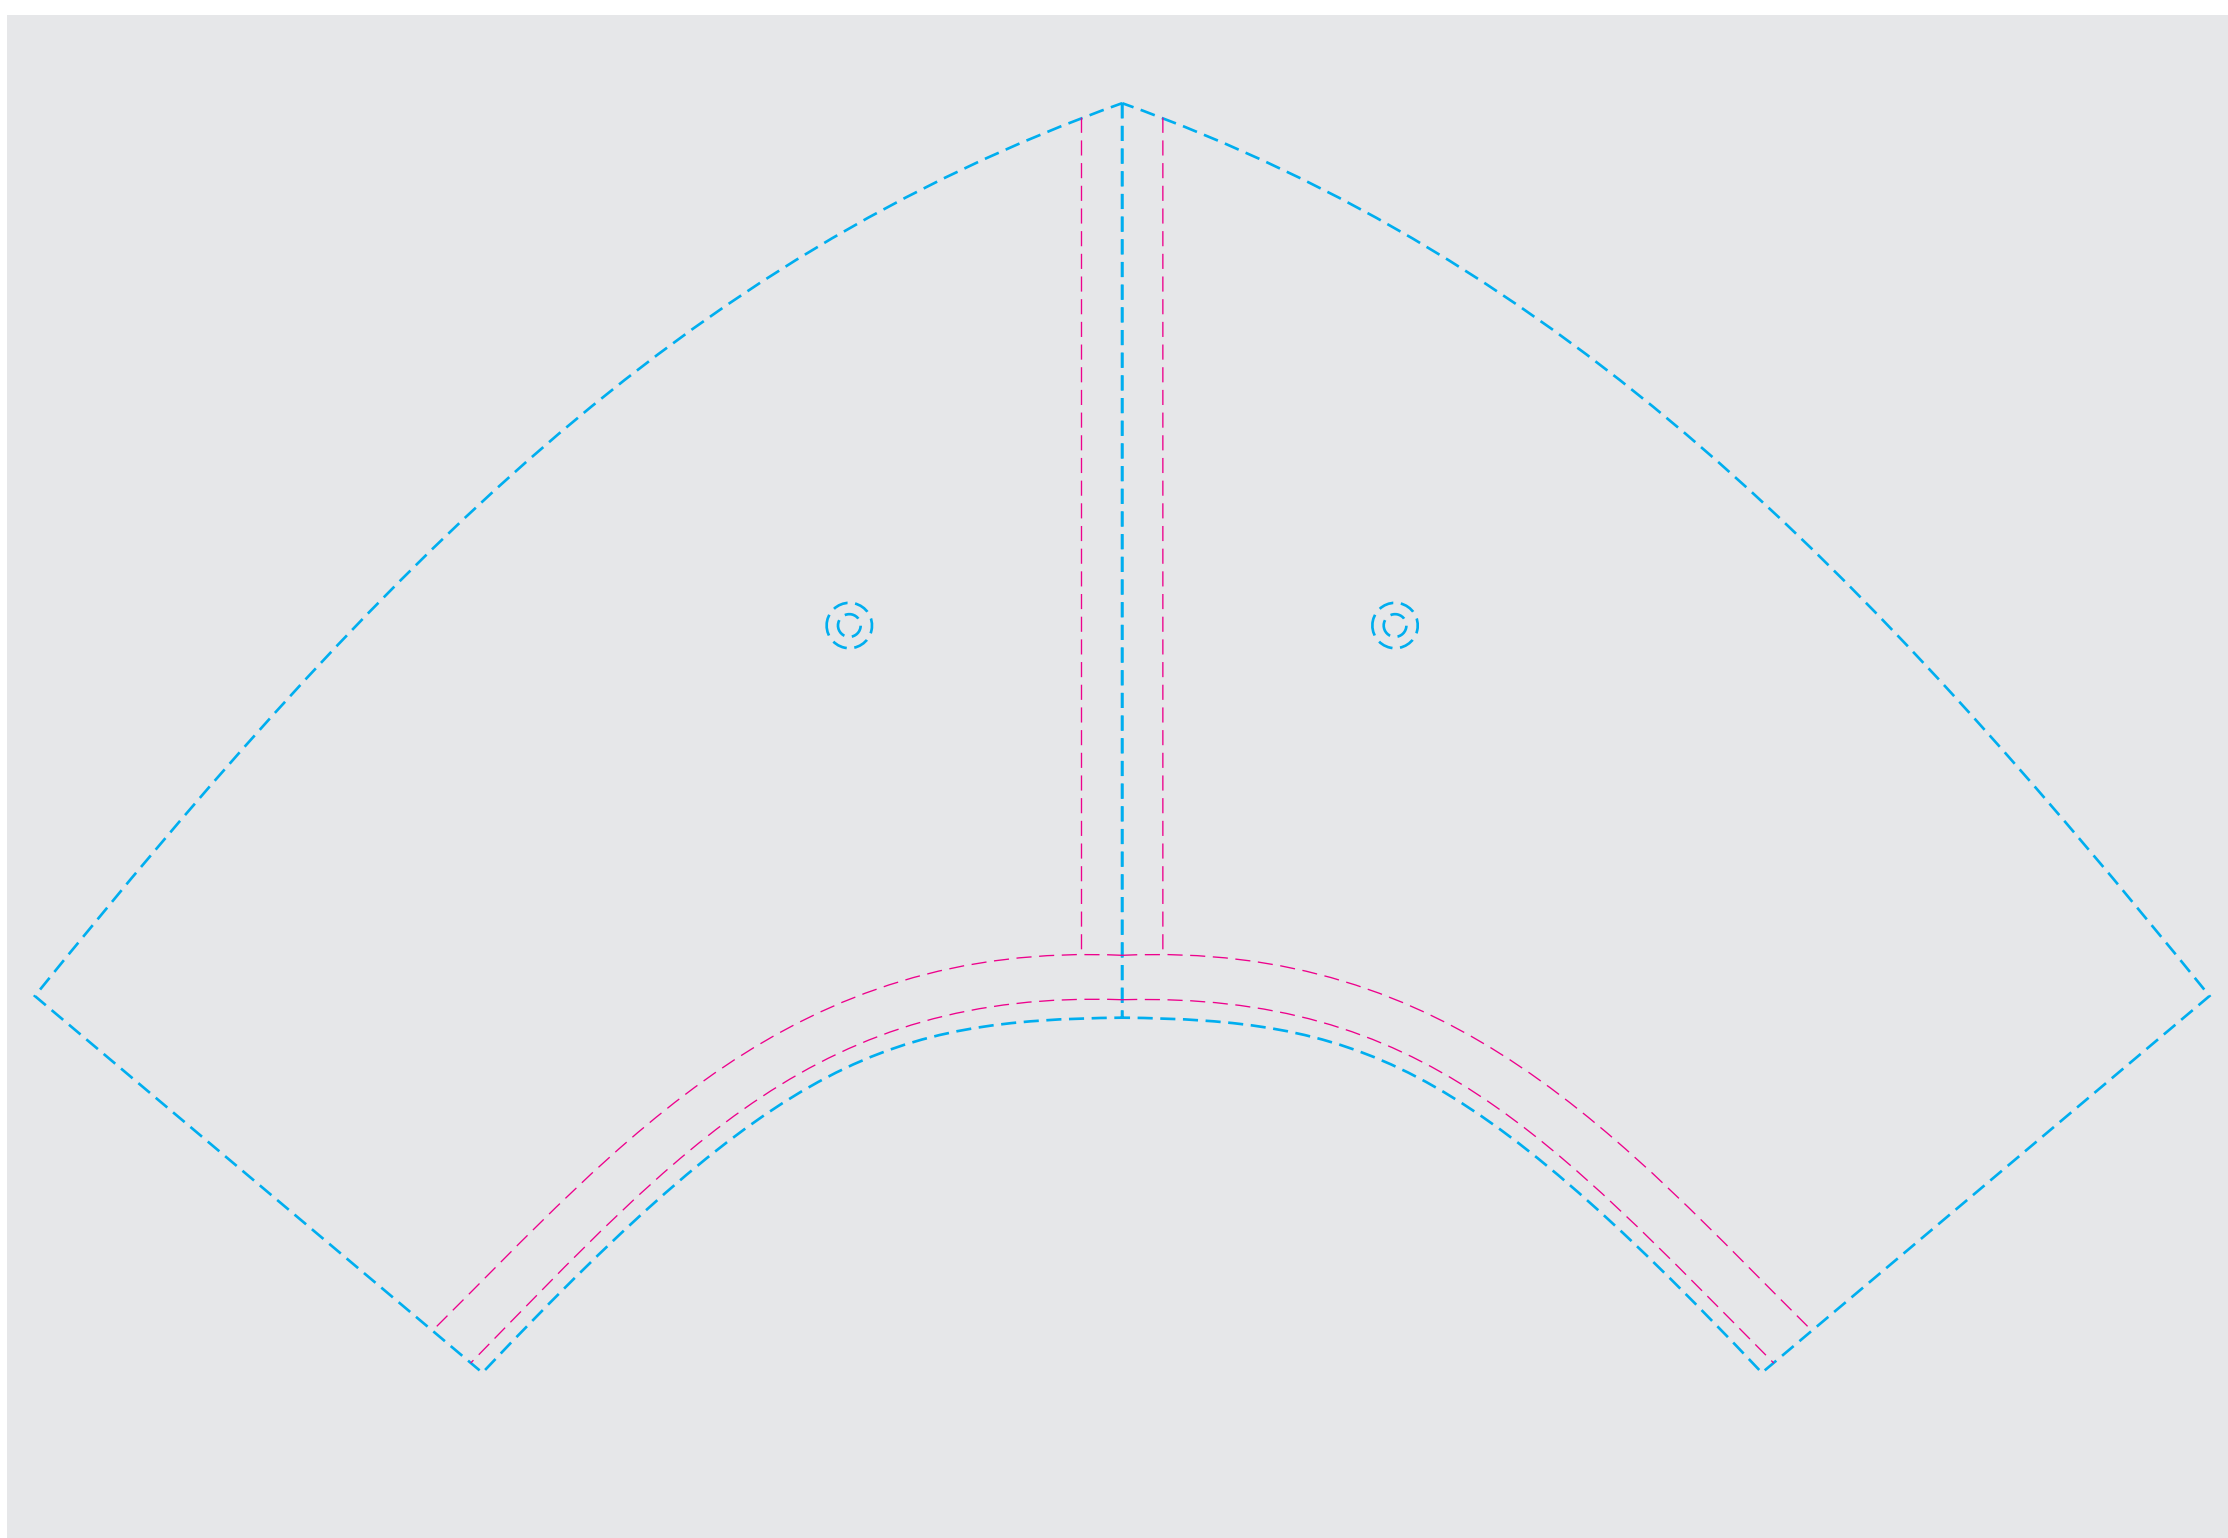

FRONT

RIGHT SIDE

LEFT SIDE

BACK

CLOSURE

PEAK

TEMPLATE SCALE RATIO 1:1

ART COLOURS

- PMS
- PMS
- PMS
- PMS
- PMS
- PMS
- PMS
- PMS

PRODUCT COLOURS

- BREATHABLE MESH: ----
- CLOSURE: ----
- EYELETS: ----
- UNDER PEAK: ----
- SWEATBAND: ----
- TAPING: ----

CARE LABEL