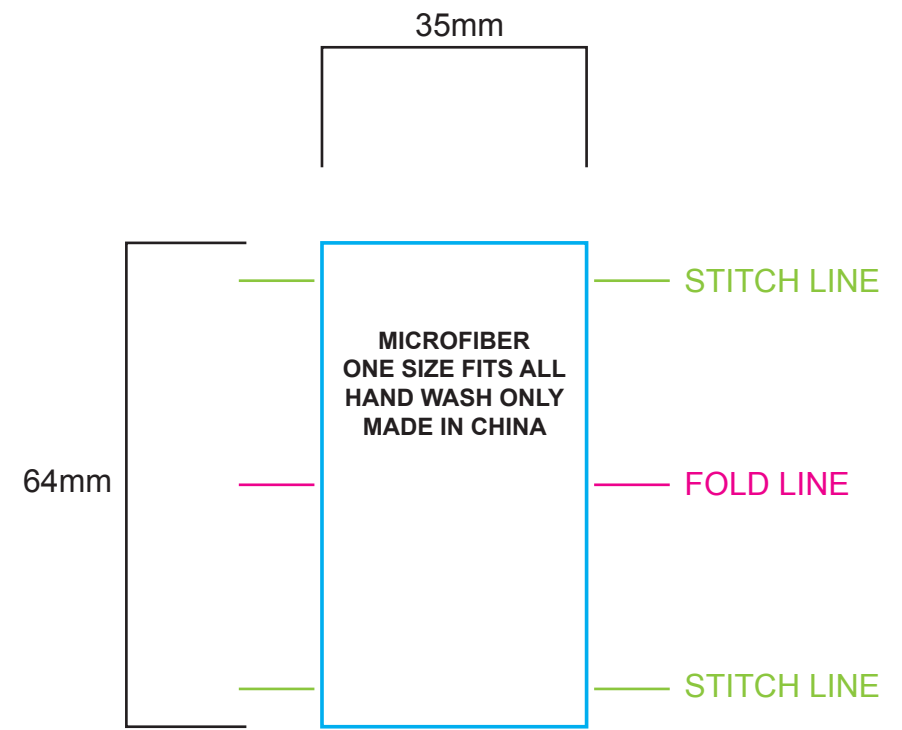

**CRITICAL AREA**  
 Keep all important elements of the artwork inside the dotted line!  
 The "CRITICAL AREA" ensures that all the important elements in your artwork will be printed clearly when the product is produced.

FRONT

CARE LABEL

TEMPLATE SCALE RATIO 1:1

ART COLOURS

- PMS                      ■ PMS                      ■ PMS
- PMS                      ■ PMS                      ■ PMS
- PMS                      ■ PMS                      ■ PMS

PRODUCT COLOURS

- FABRIC: ----
- PIPING: ----
- CLOSURE: ----
- UNDER PEAK: ----
- SWEATBAND: ----
- TAPING: ----