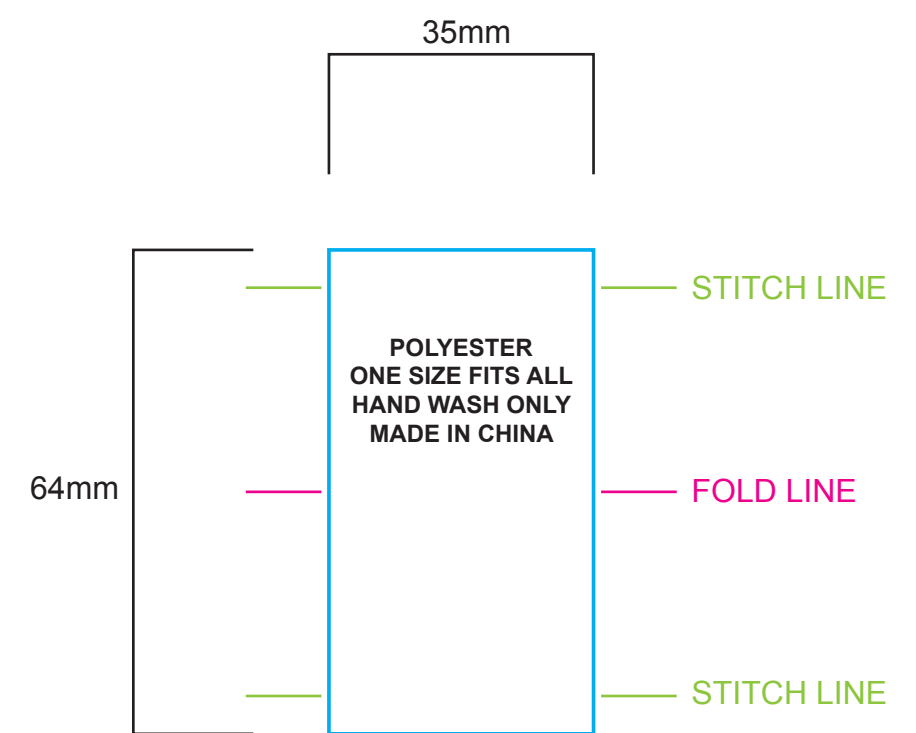

FRONT

PEAK

CRITICAL AREA
 Keep all important elements of the artwork inside the dotted line!
 The "CRITICAL AREA" ensures that all the important elements in your artwork will be printed clearly when the product is produced.

TEMPLATE SCALE RATIO 1:1

ART COLOURS

- PMS
- PMS
- PMS
- PMS
- PMS
- PMS
- PMS
- PMS
- PMS

PRODUCT COLOURS

- POLYESTER: ----
- MESH: ----
- CLOSURE: ----
- EYELETS: ----
- UNDER PEAK: ----
- SWEATBAND: ----
- TAPING: ----

CARE LABEL