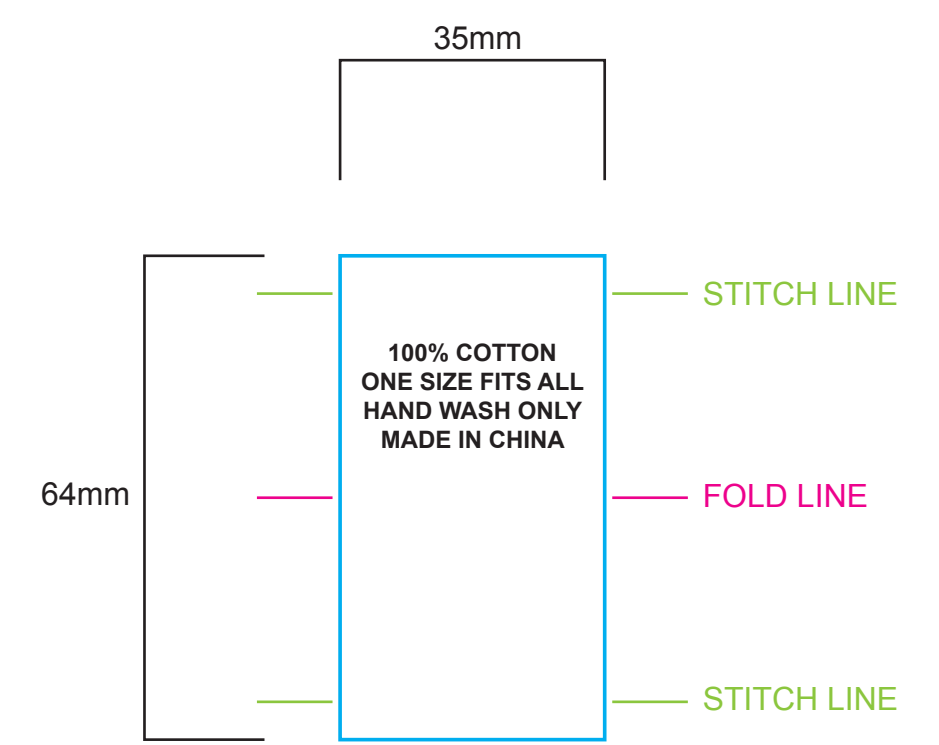

FRONT

RIGHT SIDE

LEFT SIDE

BACK

CLOSURE

METAL BUCKLE

PEAK

TEMPLATE SCALE RATIO 1:1

ART COLOURS

PRODUCT COLOURS

- FABRIC: ----
- PIPING: ----
- CLOSURE: ----
- EYELETS: ----
- UNDER PEAK: ----
- SWEATBAND: ----
- TAPING: ----
- BUCKLE: SILVER

CARE LABEL