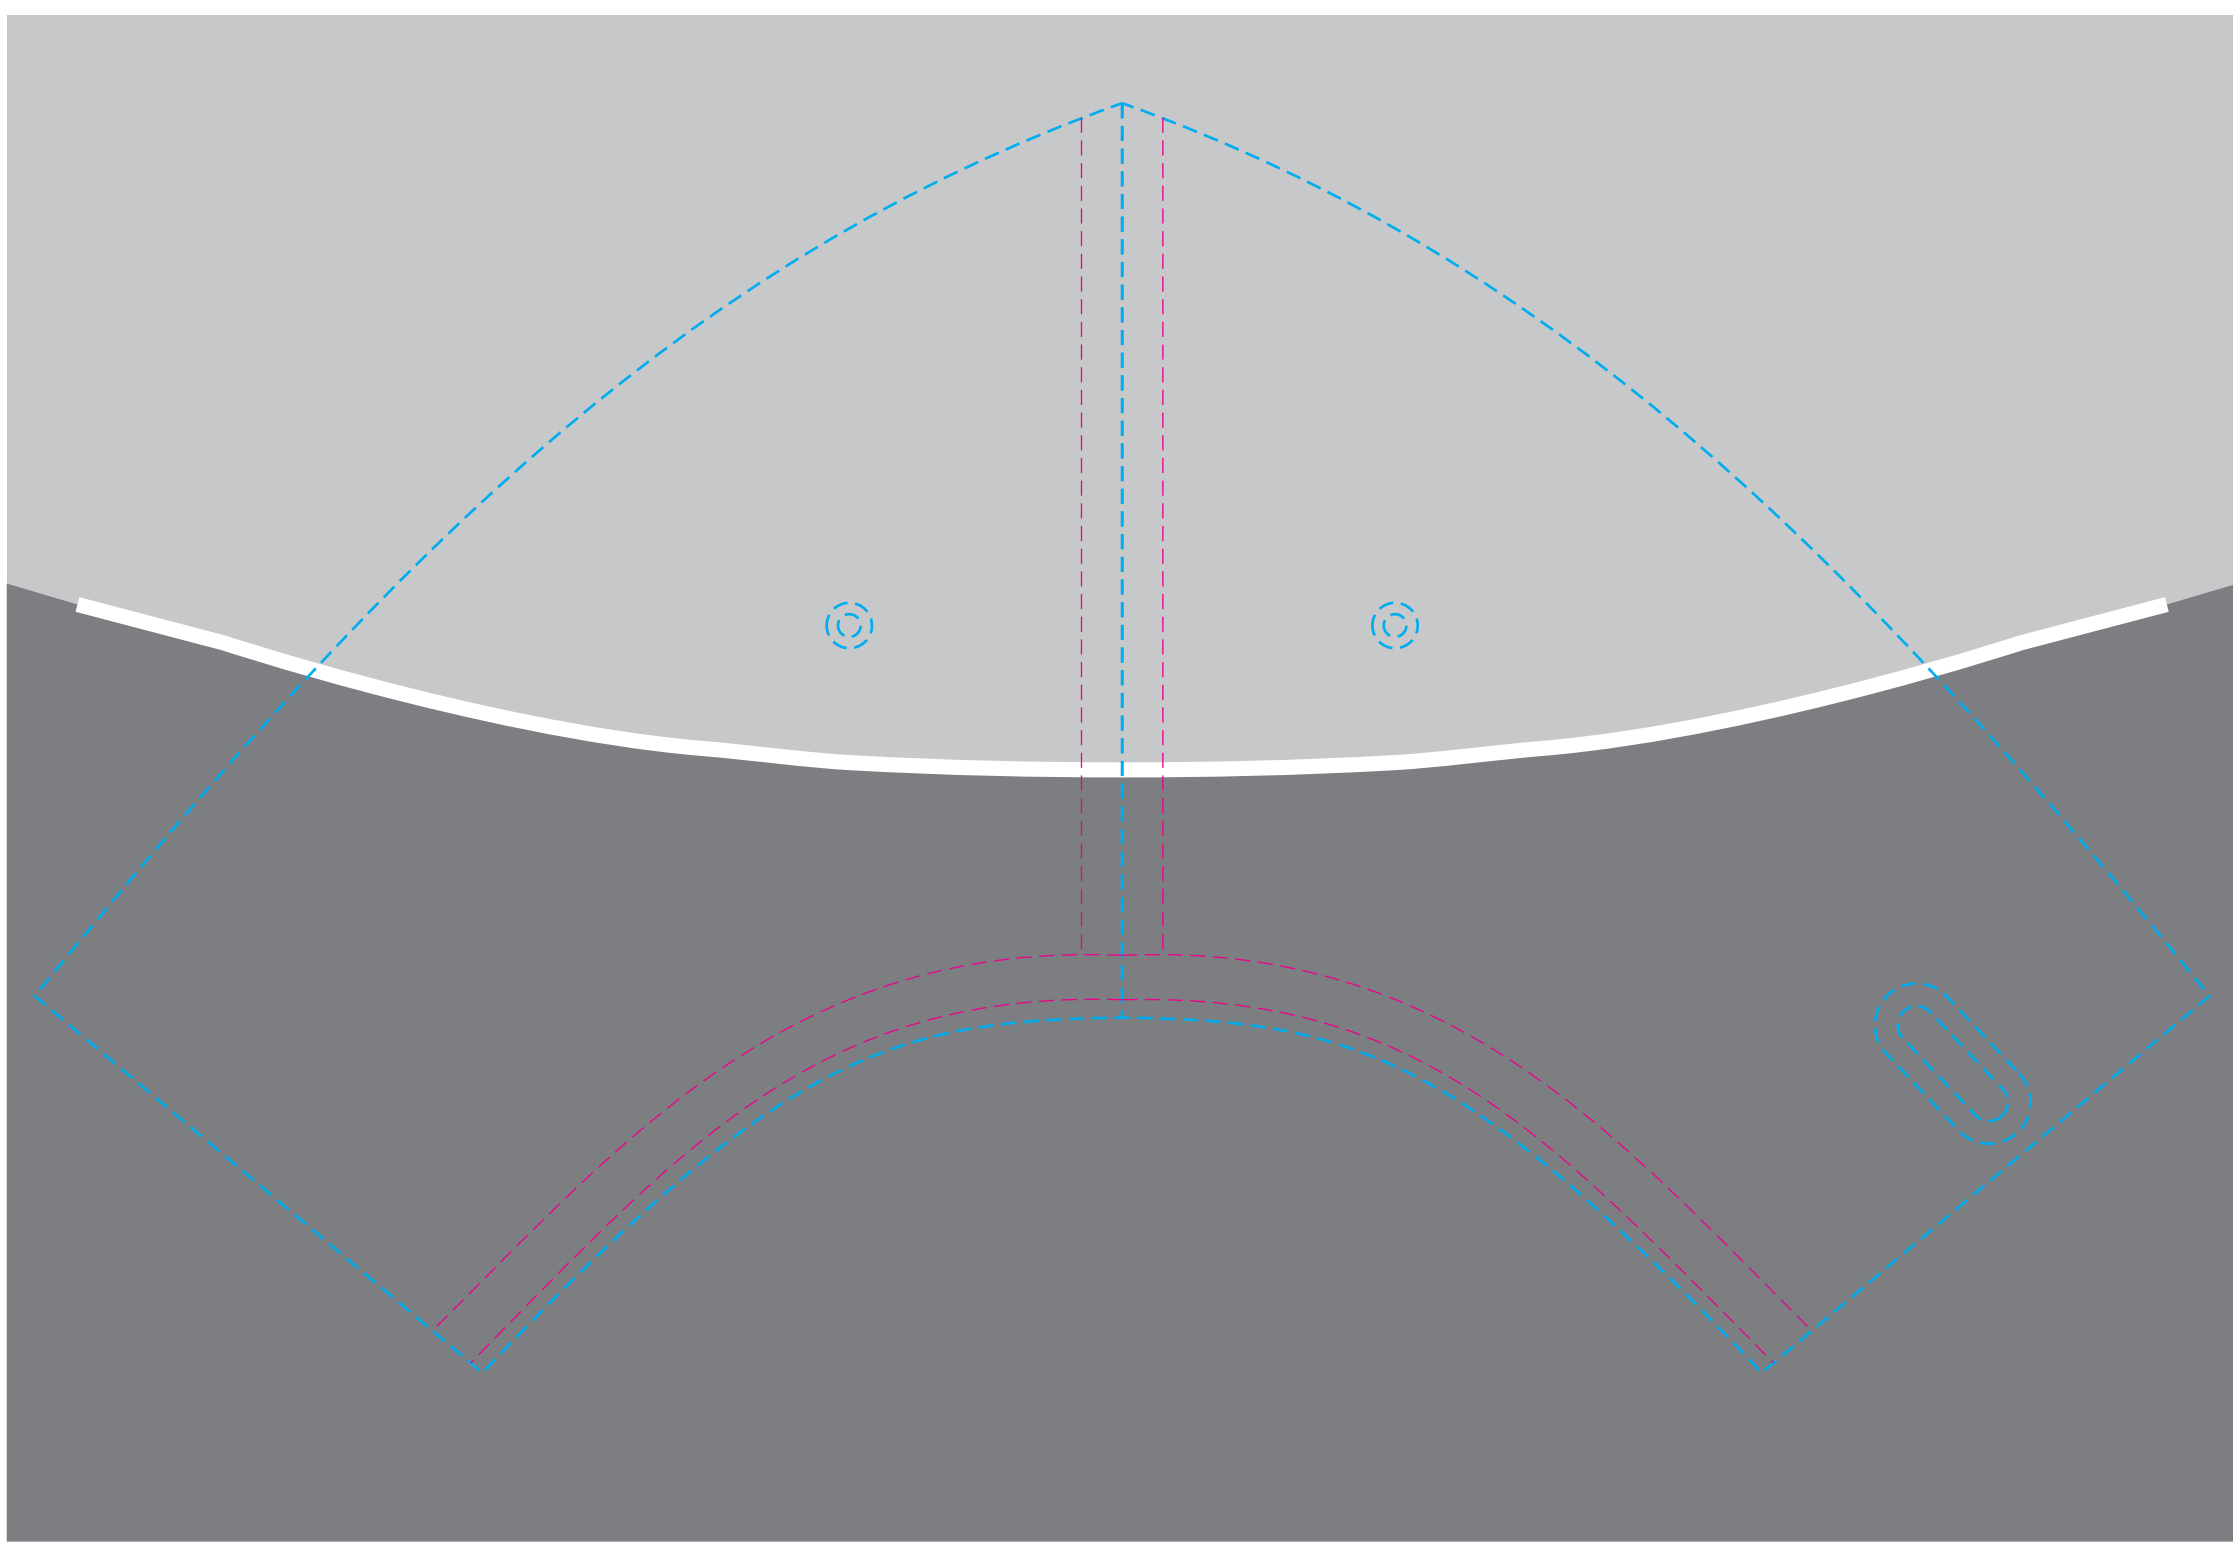

FRONT

RIGHT SIDE

LEFT SIDE

BACK

CLOSURE

METAL BUCKLE

PEAK

TEMPLATE SCALE RATIO 1:1

ART COLOURS

PRODUCT COLOURS

- FABRIC: ----
- PIPING: ----
- CLOSURE: ----
- EYELETS: ----
- UNDER PEAK: ----
- SWEATBAND: ----
- TAPING: ----
- BUCKLE: SILVER

CARE LABEL