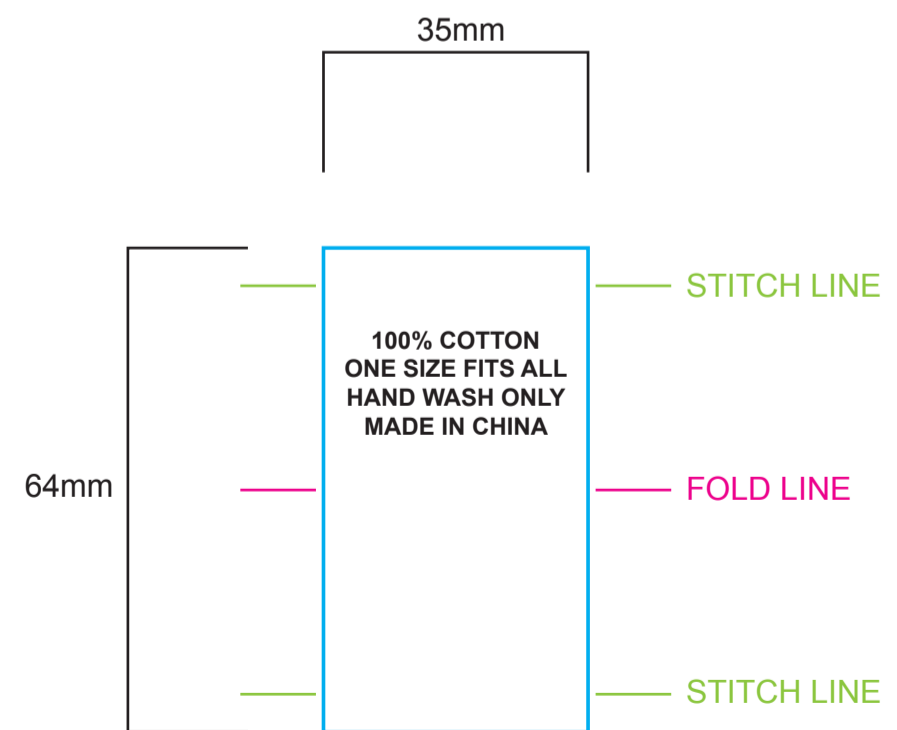

FRONT

BACK  
(ON TOP OF ARCH)

CLOSURE

PEAK

TEMPLATE SCALE RATIO 1:1

ART COLOURS

- |       |       |       |
|-------|-------|-------|
| ■ PMS | ■ PMS | ■ PMS |
| ■ PMS | ■ PMS | ■ PMS |
| ■ PMS | ■ PMS | ■ PMS |

PRODUCT COLOURS

- FABRIC: ----  
 CLOSURE: ----  
 SWEATBAND: ----  
 TAPING: ----

CARE LABEL