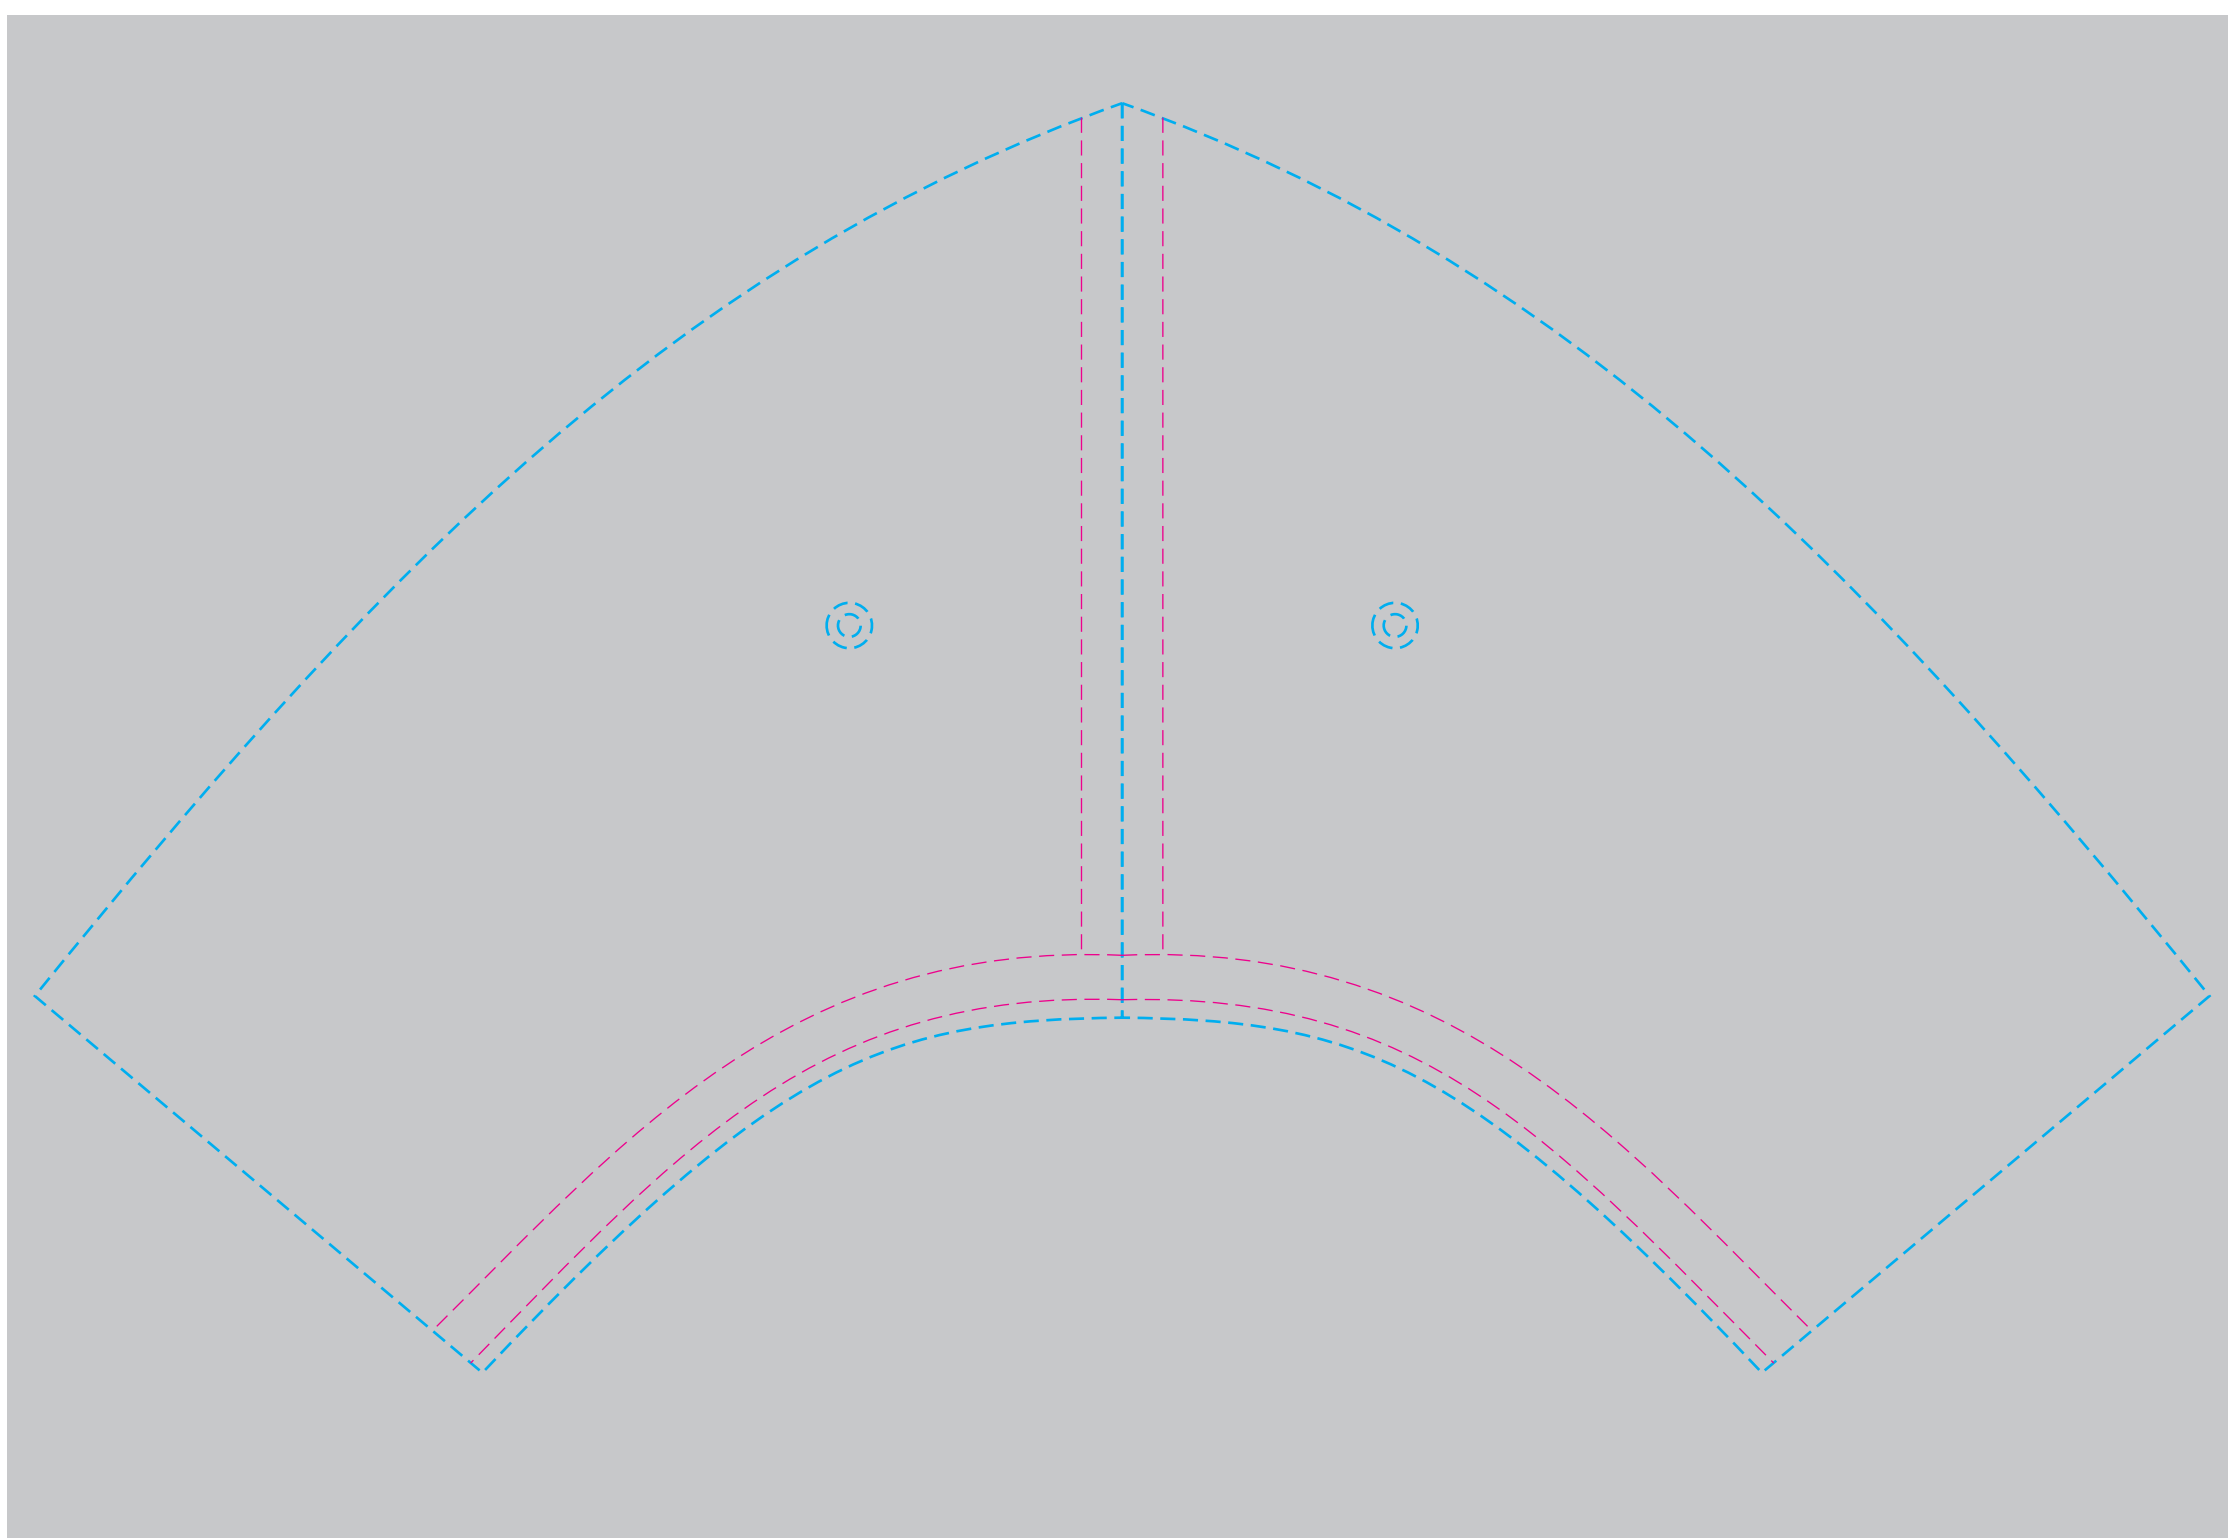

FRONT

RIGHT SIDE

LEFT SIDE

BACK

CLOSURE

PEAK

TEMPLATE SCALE RATIO 1:1

ART COLOURS

PRODUCT COLOURS

- FABRIC: ----
- CLOSURE: ----
- EYELETS: ----
- INDENT PEAK: ---- (TOP)
- (PIPING)
- (UNDER PIPING)
- UNDER PEAK: ----
- SWEATBAND: ----
- TAPING: ----

CARE LABEL