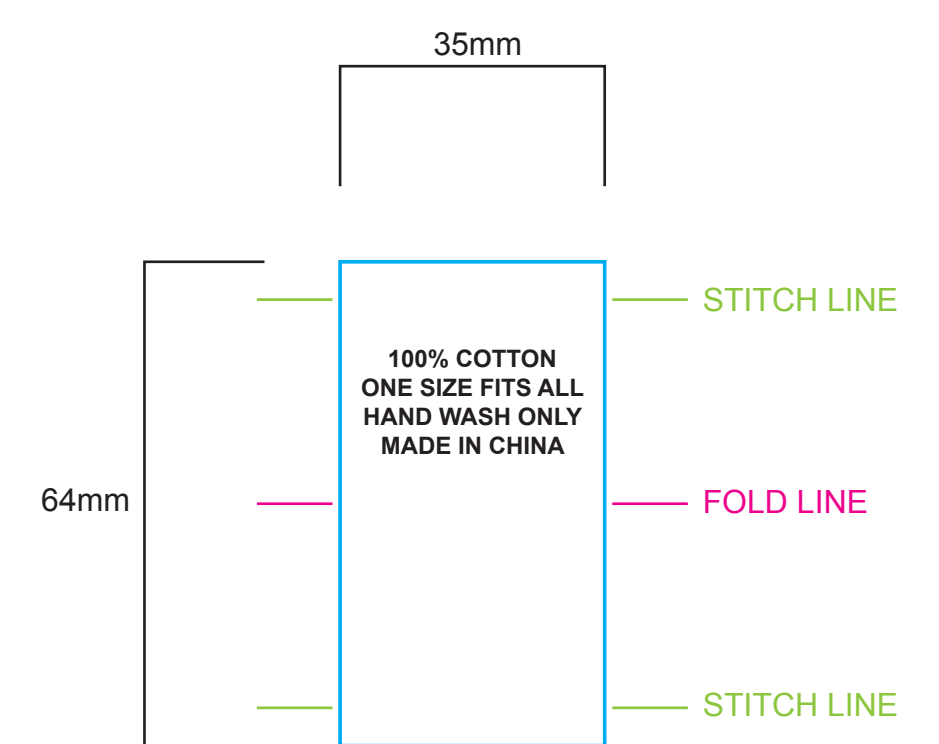

FRONT

RIGHT SIDE

LEFT SIDE

BACK

CLOSURE

PEAK

TEMPLATE SCALE RATIO 1:1

ART COLOURS

PRODUCT COLOURS

- FABRIC: ----
- CLOSURE: ----
- EYELETS: ----
- INDENT PEAK: ---- (TOP)
- (PIPING)
- (UNDER PIPING)
- UNDER PEAK: ----
- SWEATBAND: ----
- TAPING: ----

CARE LABEL