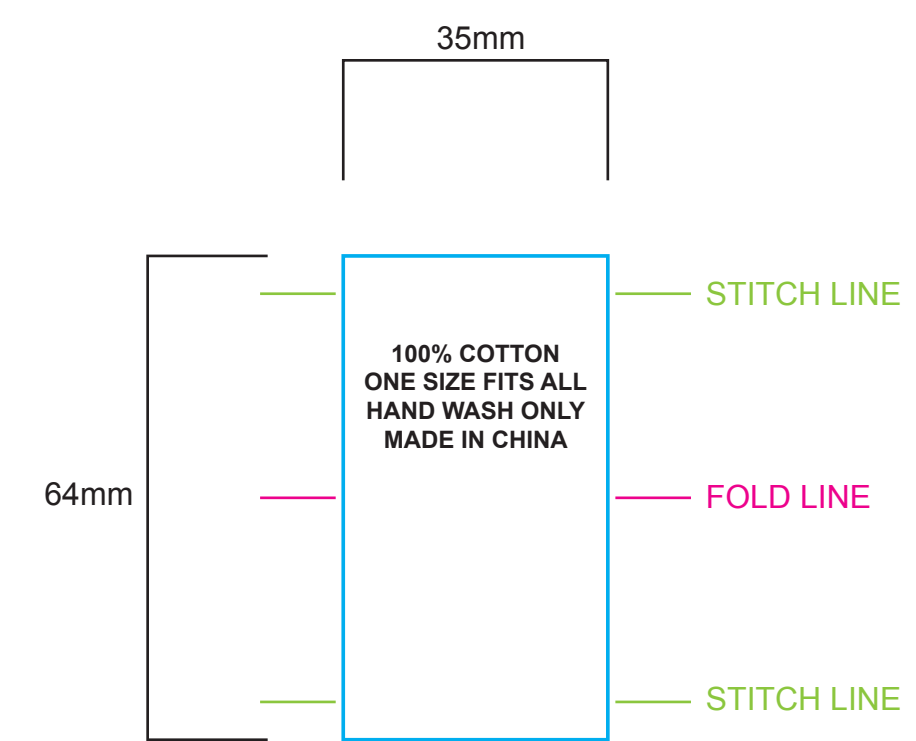

FRONT

RIGHT SIDE

LEFT SIDE

BACK

CLOSURE

METAL BUCKLE

PEAK

SANDWICH PEAK

TEMPLATE SCALE RATIO 1:1

ART COLOURS		
■ PMS	■ PMS	■ PMS
■ PMS	■ PMS	■ PMS
■ PMS	■ PMS	■ PMS

PRODUCT COLOURS		
FABRIC: ---		
SANDWICH PEAK: ---		
CLOSURE: ---		
EYELETS: ---		
PU PEAK: BLACK		
UNDER PEAK: ---		
SWEATBAND: ---		
TAPING: ---		
BUCKLE: SILVER		

CARE LABEL