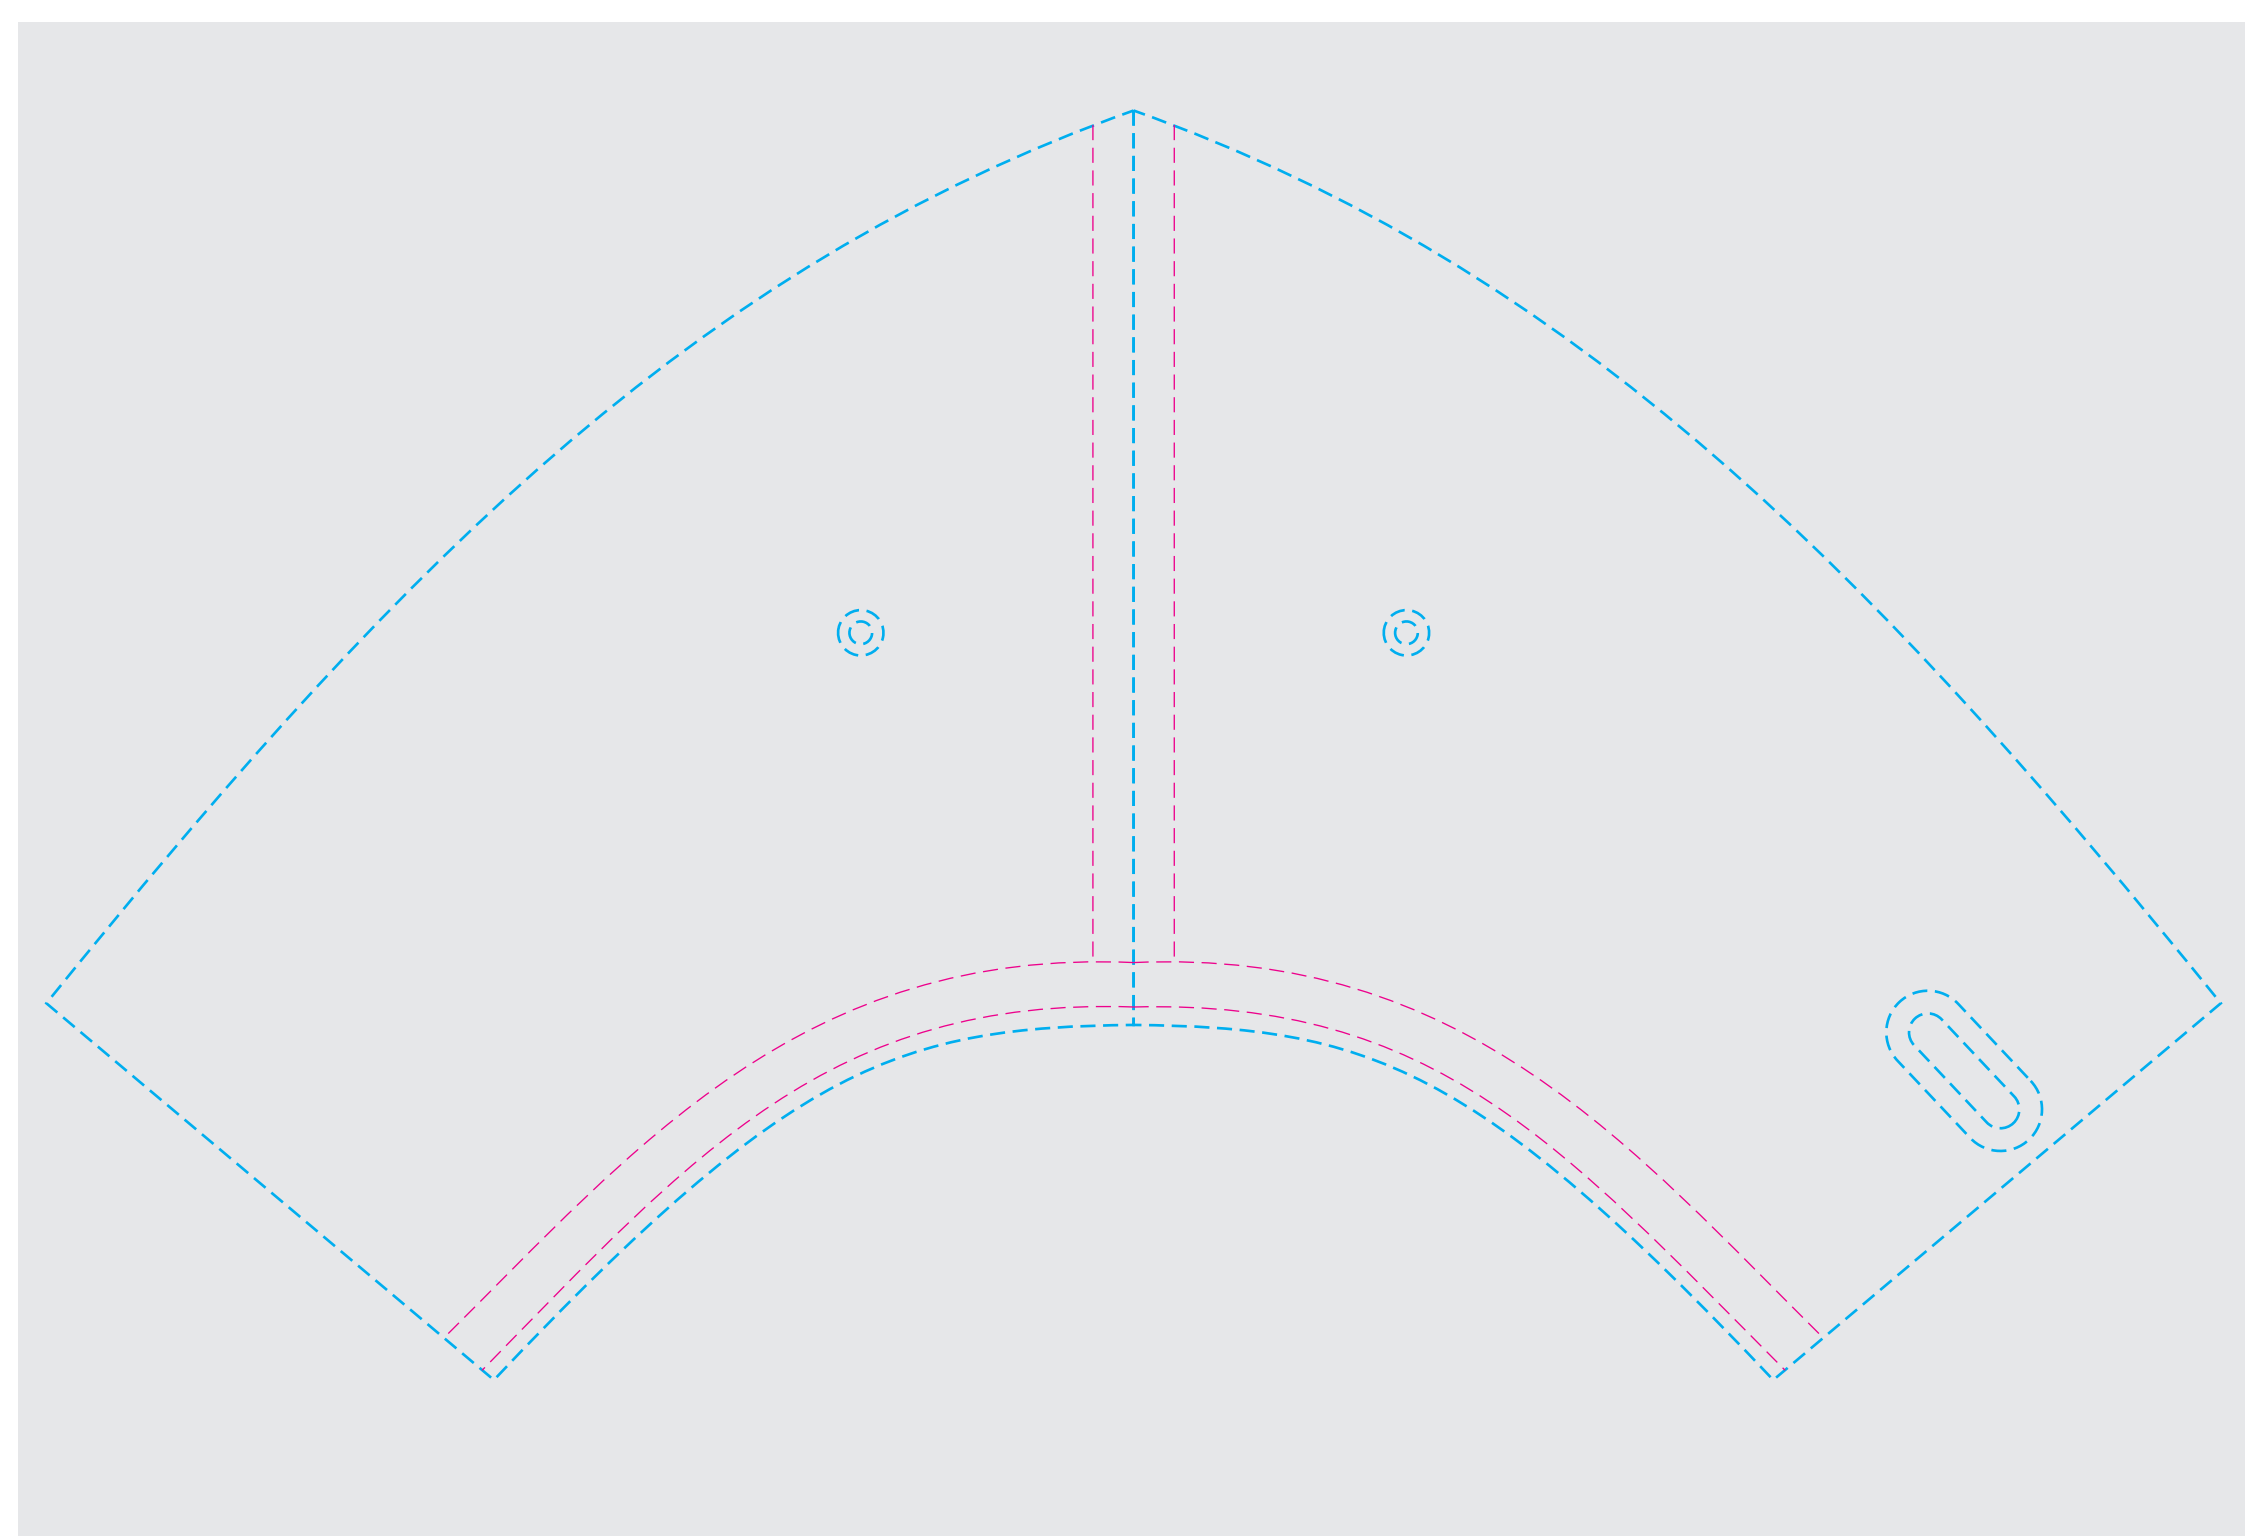

FRONT

RIGHT SIDE

LEFT SIDE

BACK

CLOSURE

METAL BUCKLE

PEAK

SANDWICH PEAK

TEMPLATE SCALE RATIO 1:1

ART COLOURS		
■ PMS	■ PMS	■ PMS
■ PMS	■ PMS	■ PMS
■ PMS	■ PMS	■ PMS

PRODUCT COLOURS		
FABRIC: ---		
SANDWICH PEAK: ---		
CLOSURE: ---		
EYELETS: ---		
PU PEAK: BLACK		
UNDER PEAK: ---		
SWEATBAND: ---		
TAPING: ---		
BUCKLE: SILVER		

CARE LABEL