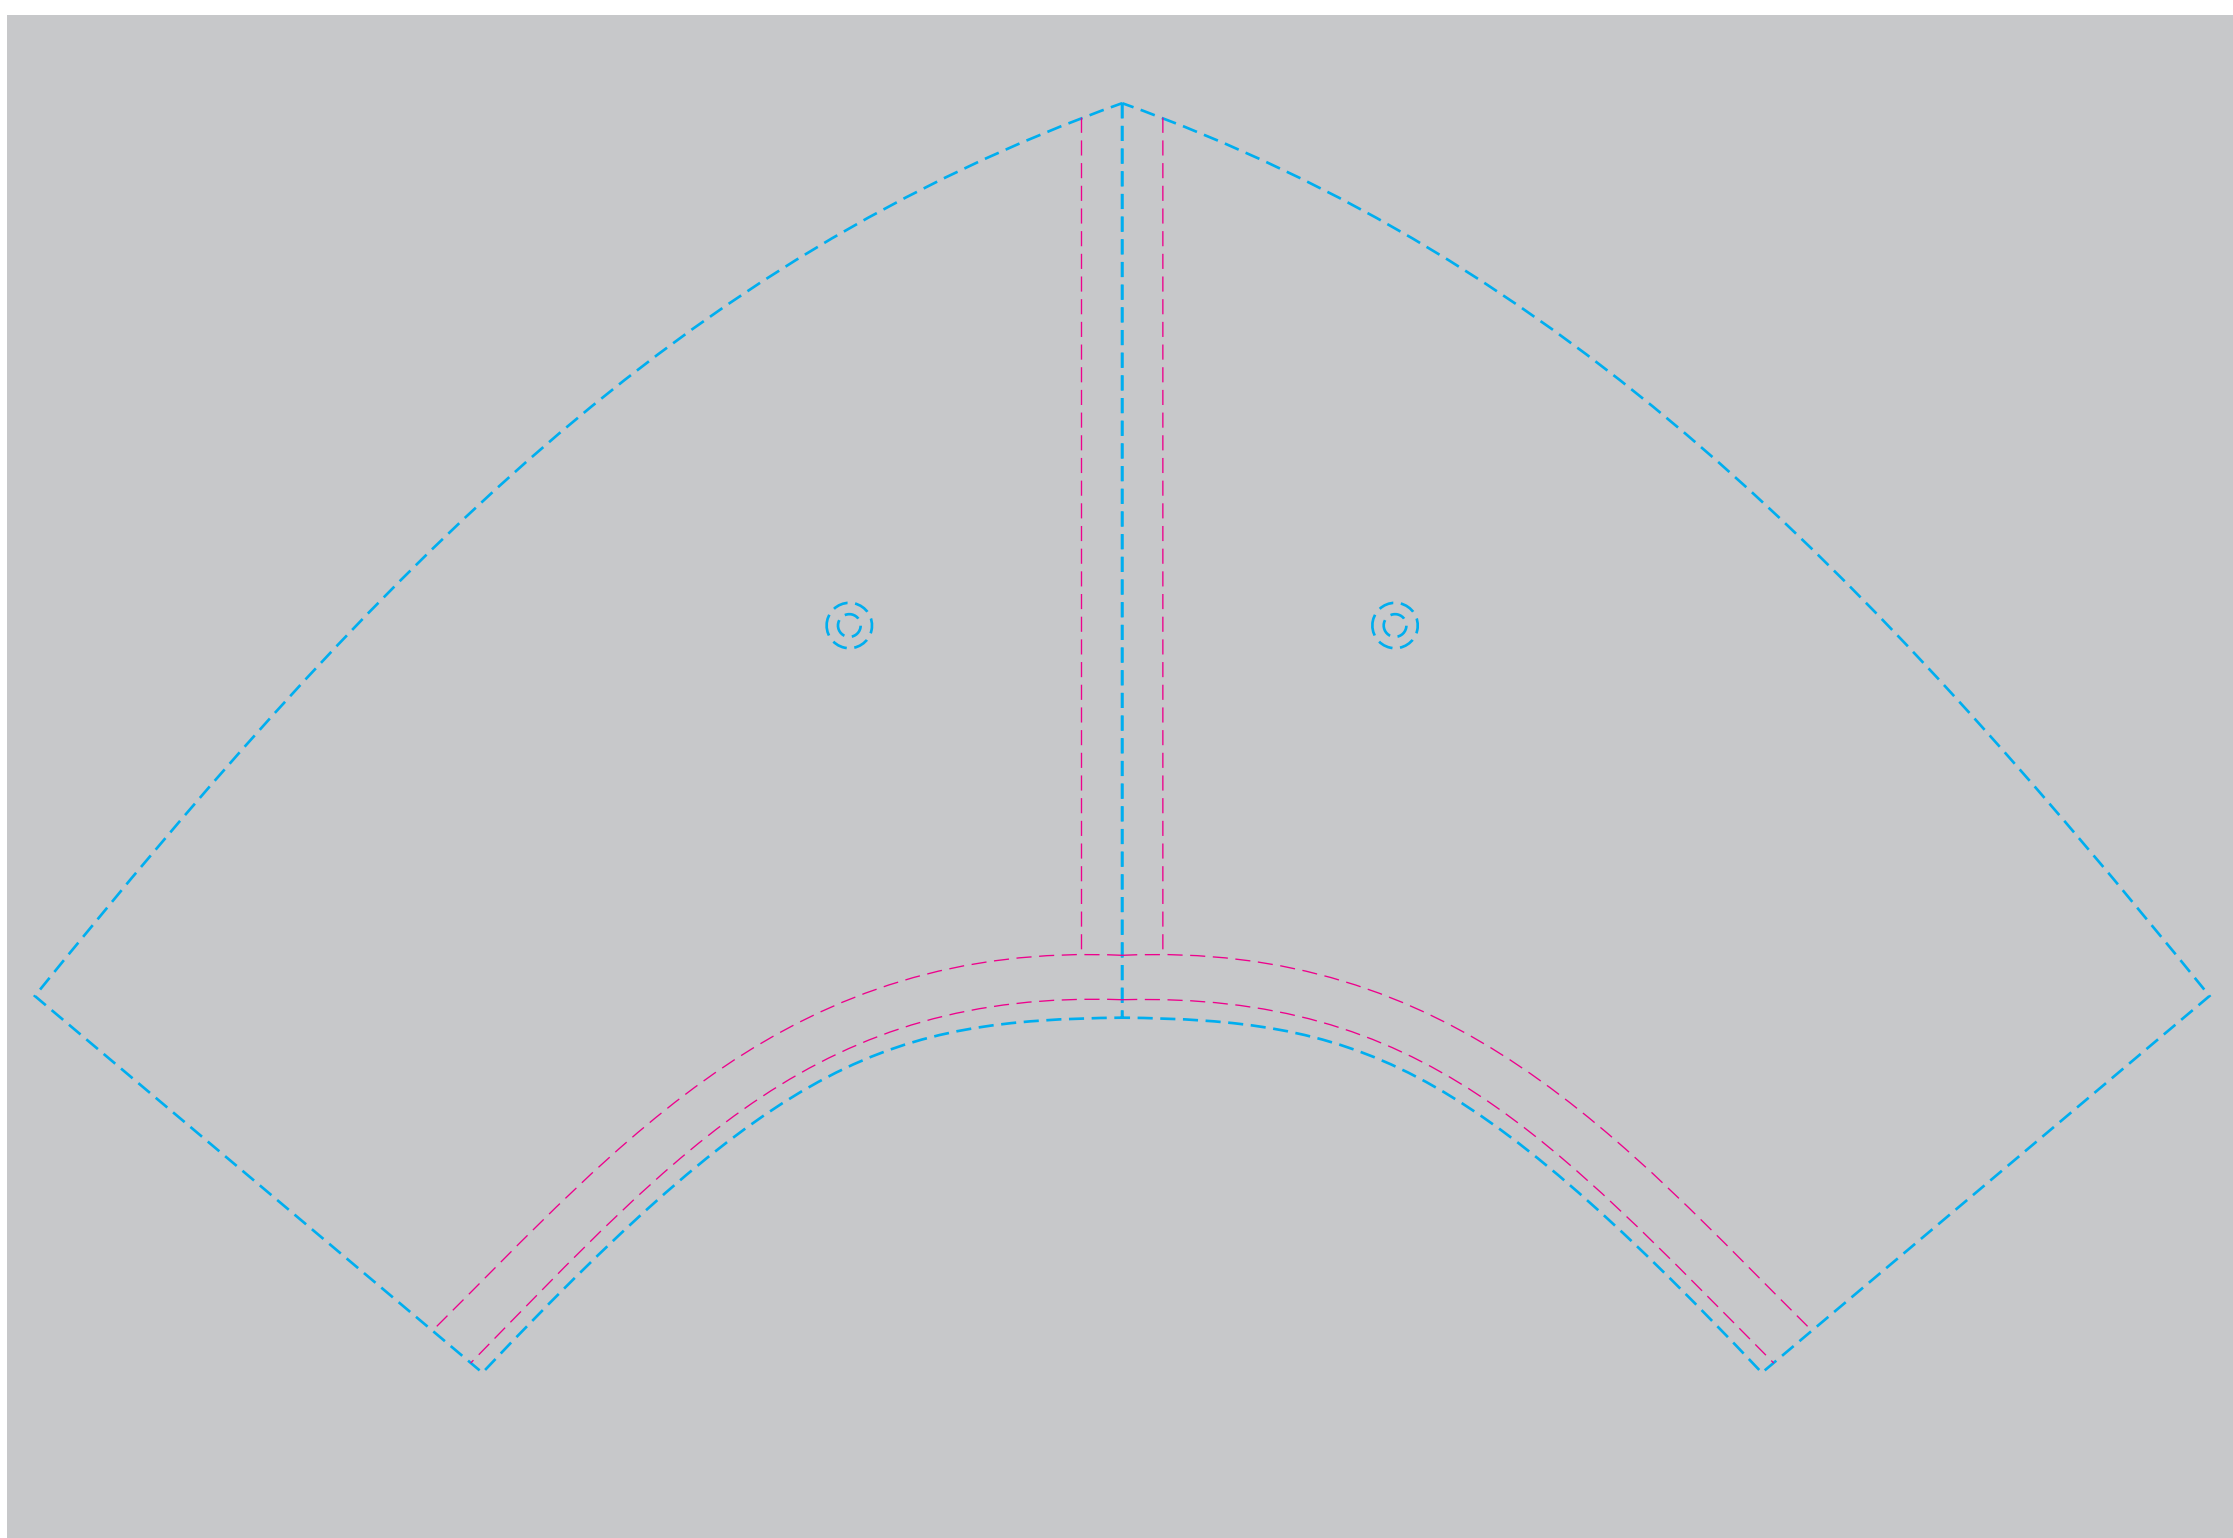

FRONT

RIGHT SIDE

LEFT SIDE

BACK

CLOSURE

PEAK

TEMPLATE SCALE RATIO 1:1

ART COLOURS

- PMS                      ■ PMS                      ■ PMS
- PMS                      ■ PMS                      ■ PMS
- PMS                      ■ PMS                      ■ PMS

PRODUCT COLOURS

- FABRIC: ----
- CLOSURE: ----
- EYELETS: ----
- UNDER PEAK: ----
- SWEATBAND: ----
- TAPING: ----
- TRIM: ----

CARE LABEL