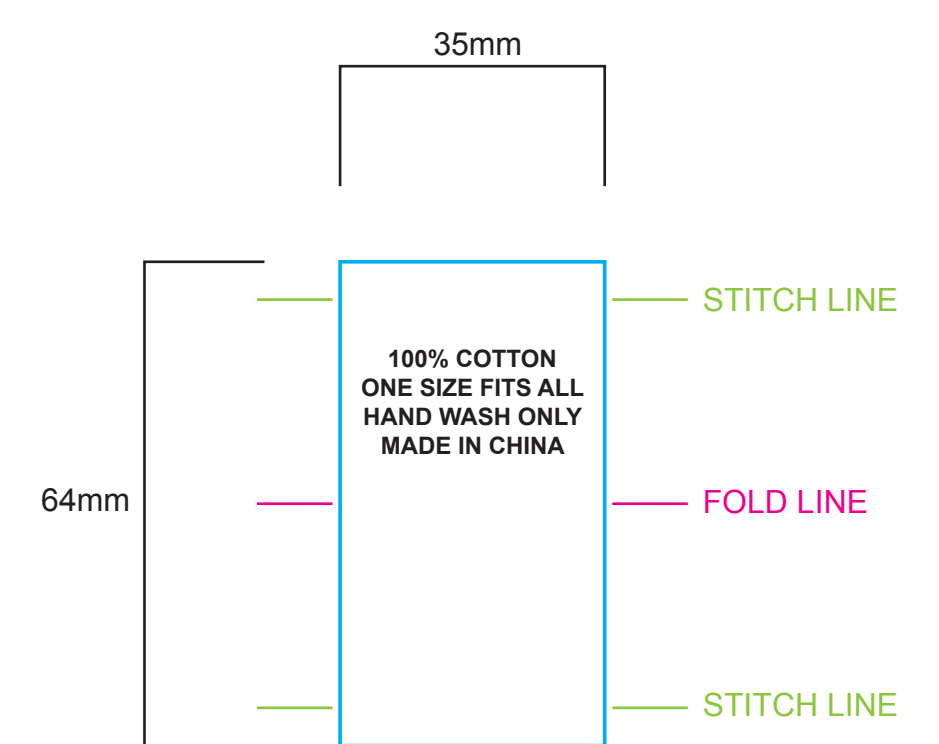

FRONT

RIGHT SIDE

LEFT SIDE

BACK

CLOSURE

PEAK

TEMPLATE SCALE RATIO 1:1

ART COLOURS

- PMS                      ■ PMS                      ■ PMS
- PMS                      ■ PMS                      ■ PMS
- PMS                      ■ PMS                      ■ PMS

PRODUCT COLOURS

- FABRIC: ----
- CLOSURE: ----
- EYELETS: ----
- UNDER PEAK: ----
- SWEATBAND: ----
- TAPING: ----
- TRIM: ----

CARE LABEL