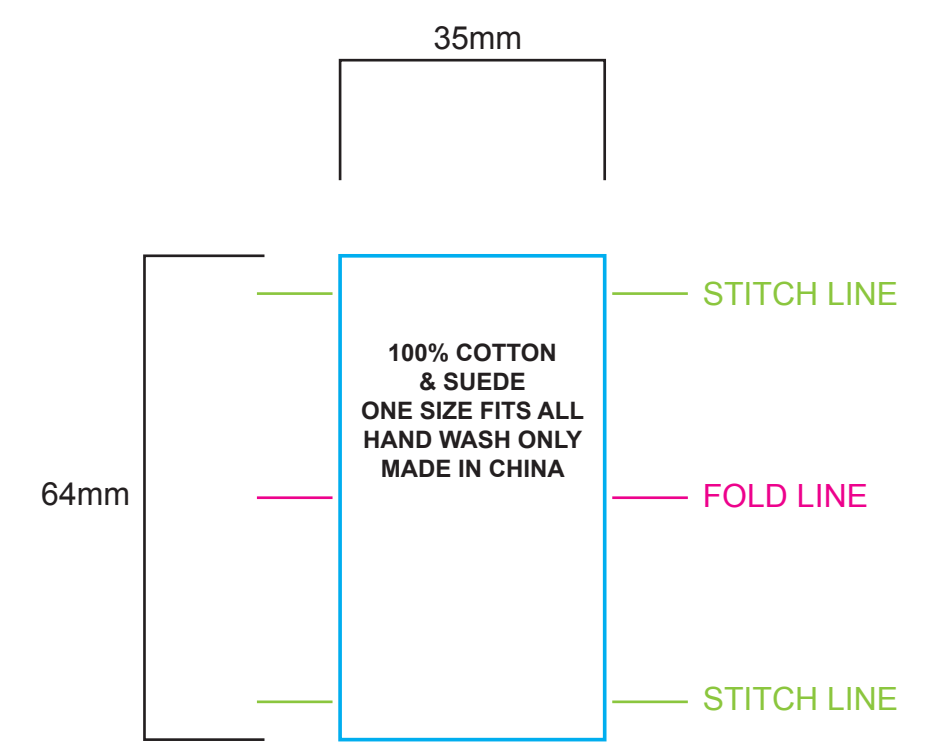

FRONT

RIGHT SIDE

LEFT SIDE

BACK

CLOSURE

PEAK

TEMPLATE SCALE RATIO 1:1

ART COLOURS

■ PMS	■ PMS	■ PMS
■ PMS	■ PMS	■ PMS
■ PMS	■ PMS	■ PMS

PRODUCT COLOURS

- FABRIC: ----
- CLOSURE: ----
- EYELETS: ----
- PEAK: TAN SUEDE (MATERIAL)
- UNDER PEAK: ----
- SWEATBAND: ----
- TAPING: ----
- CROWN BUTTON: TAN SUEDE (MATERIAL)

CARE LABEL