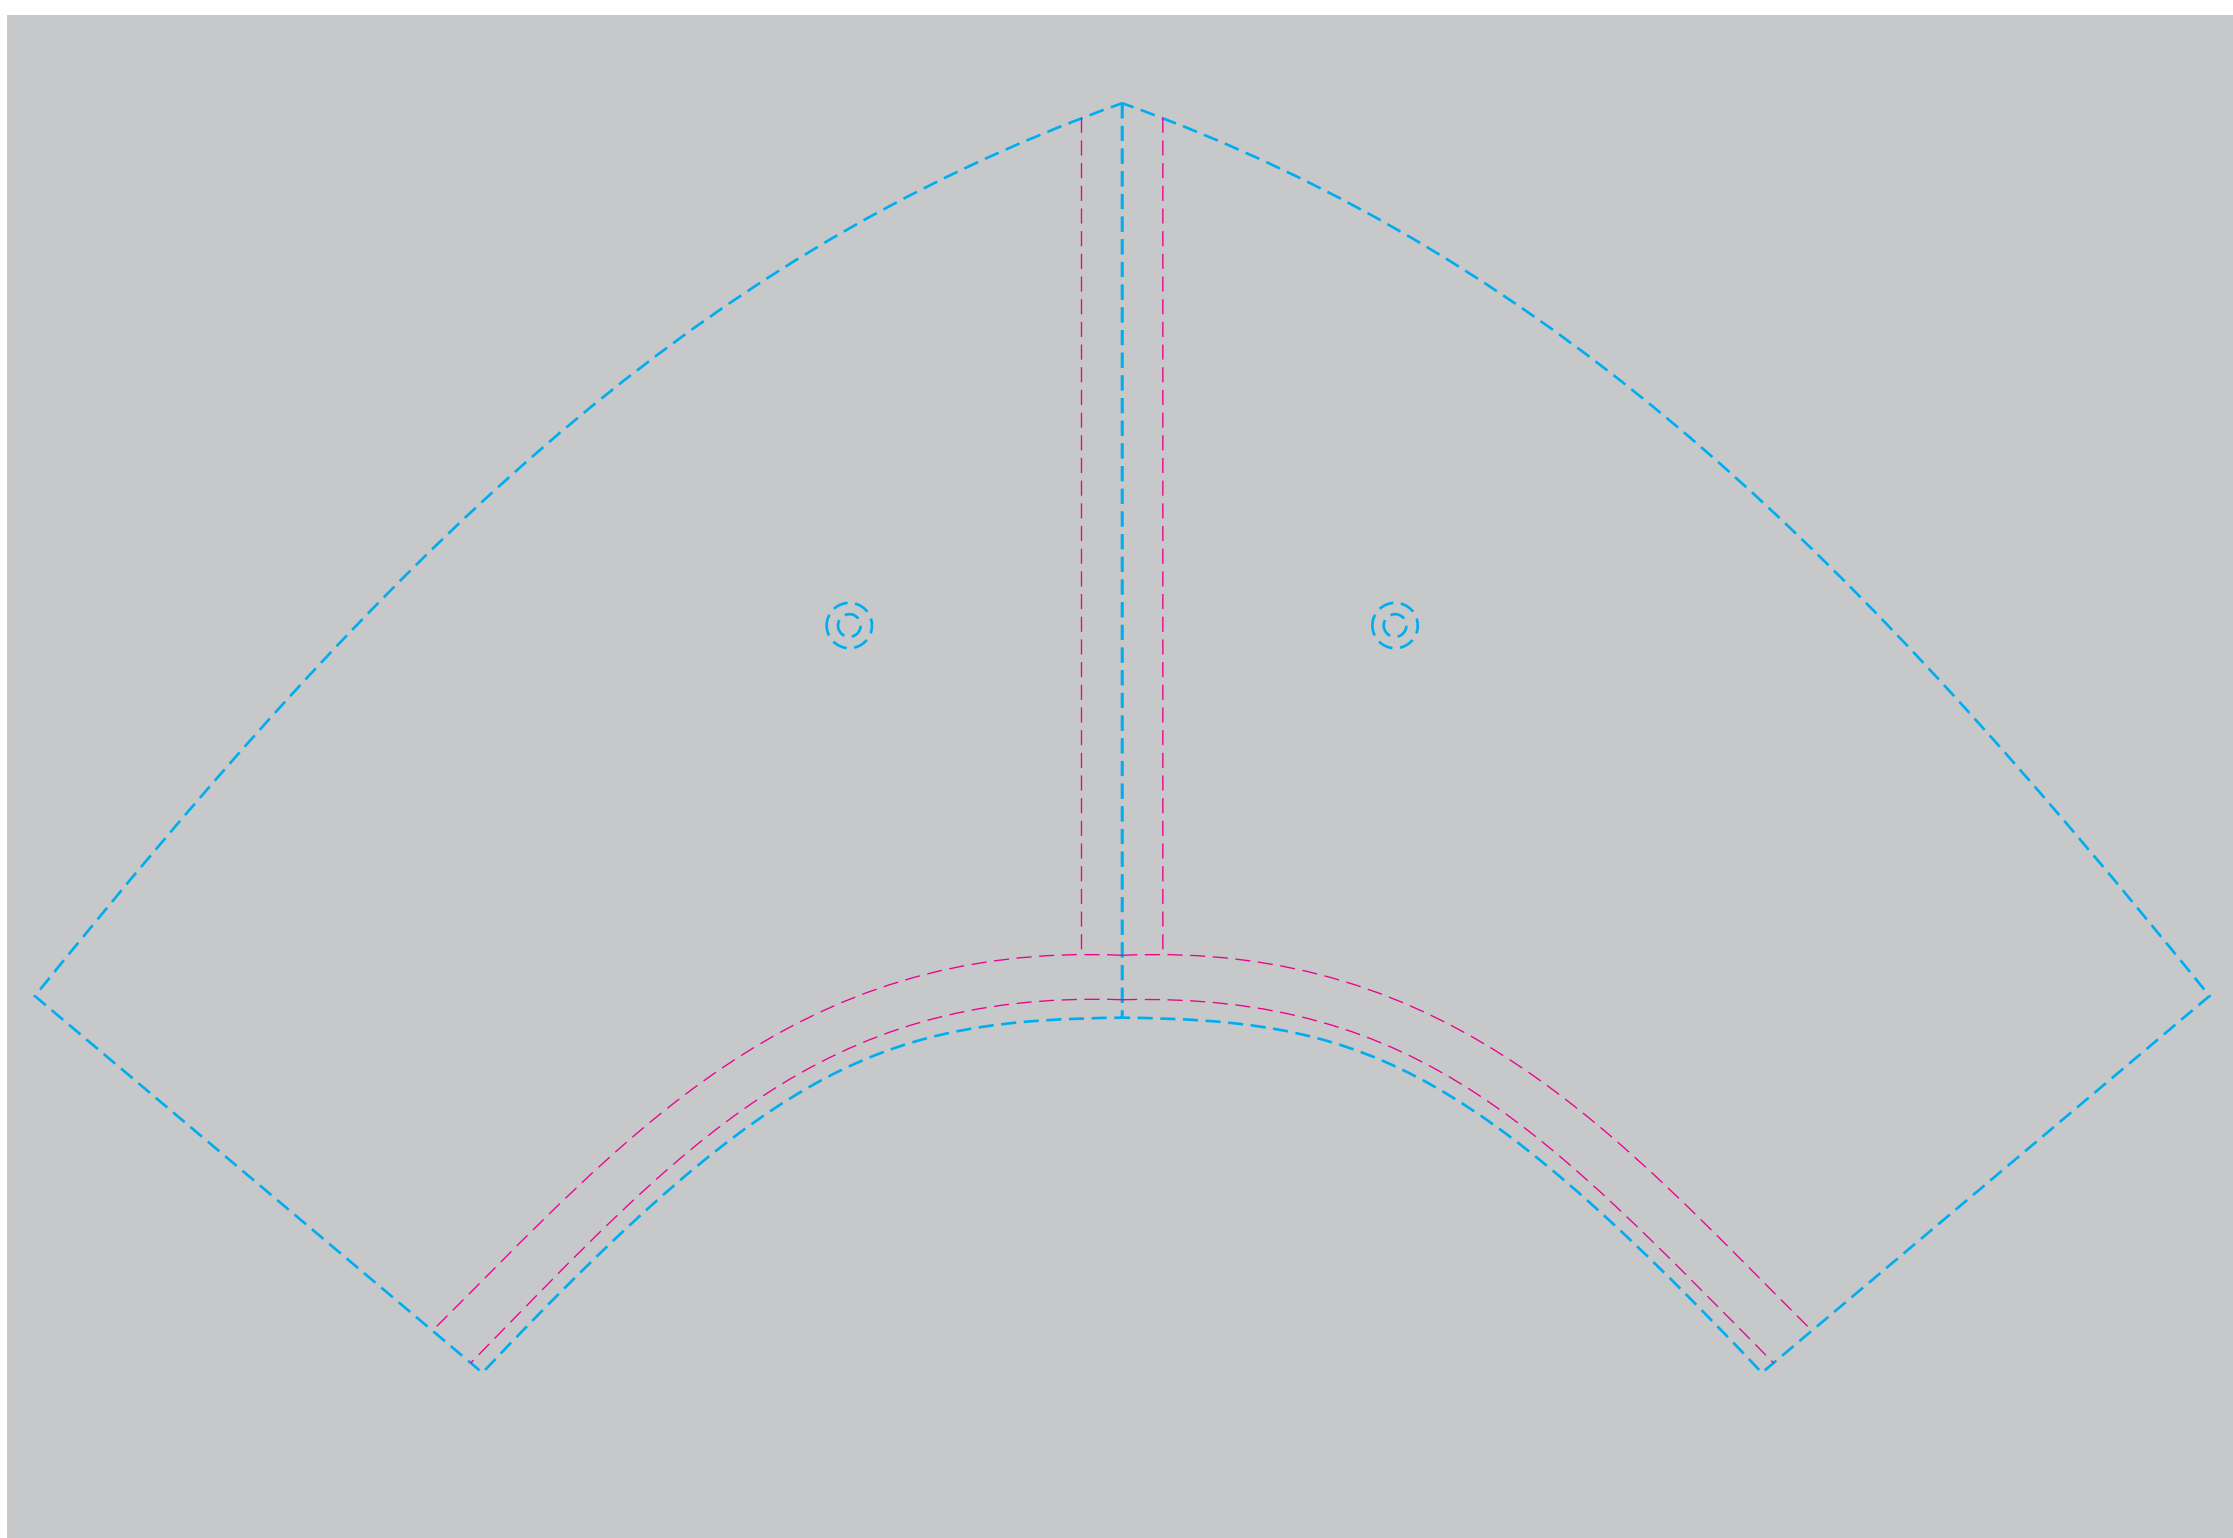

FRONT

RIGHT SIDE

LEFT SIDE

BACK

CLOSURE

PEAK

TEMPLATE SCALE RATIO 1:1

ART COLOURS

■ PMS	■ PMS	■ PMS
■ PMS	■ PMS	■ PMS
■ PMS	■ PMS	■ PMS

PRODUCT COLOURS

- FABRIC: ----
- CLOSURE: ----
- EYELETS: ----
- PEAK: TAN SUEDE (MATERIAL)
- UNDER PEAK: ----
- SWEATBAND: ----
- TAPING: ----
- CROWN BUTTON: TAN SUEDE (MATERIAL)

CARE LABEL