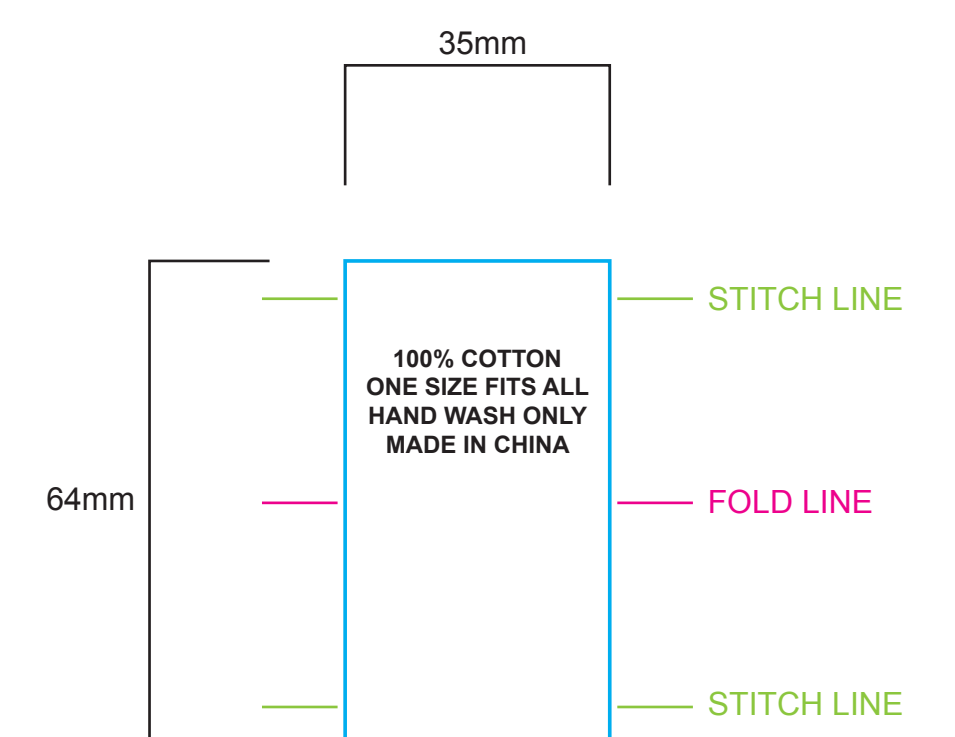

FRONT

RIGHT SIDE

LEFT SIDE

BACK

CLOSURE

PEAK

SANDWICH PEAK

TEMPLATE SCALE RATIO 1:1

ART COLOURS

■ PMS	■ PMS	■ PMS
■ PMS	■ PMS	■ PMS
■ PMS	■ PMS	■ PMS

PRODUCT COLOURS

FABRIC: ----
SANDWICH PEAK: ----
CLOSURE: ----
EYELETS: ----
UNDER PEAK: ----
SWEATBAND: ----
TAPING: ----

CARE LABEL