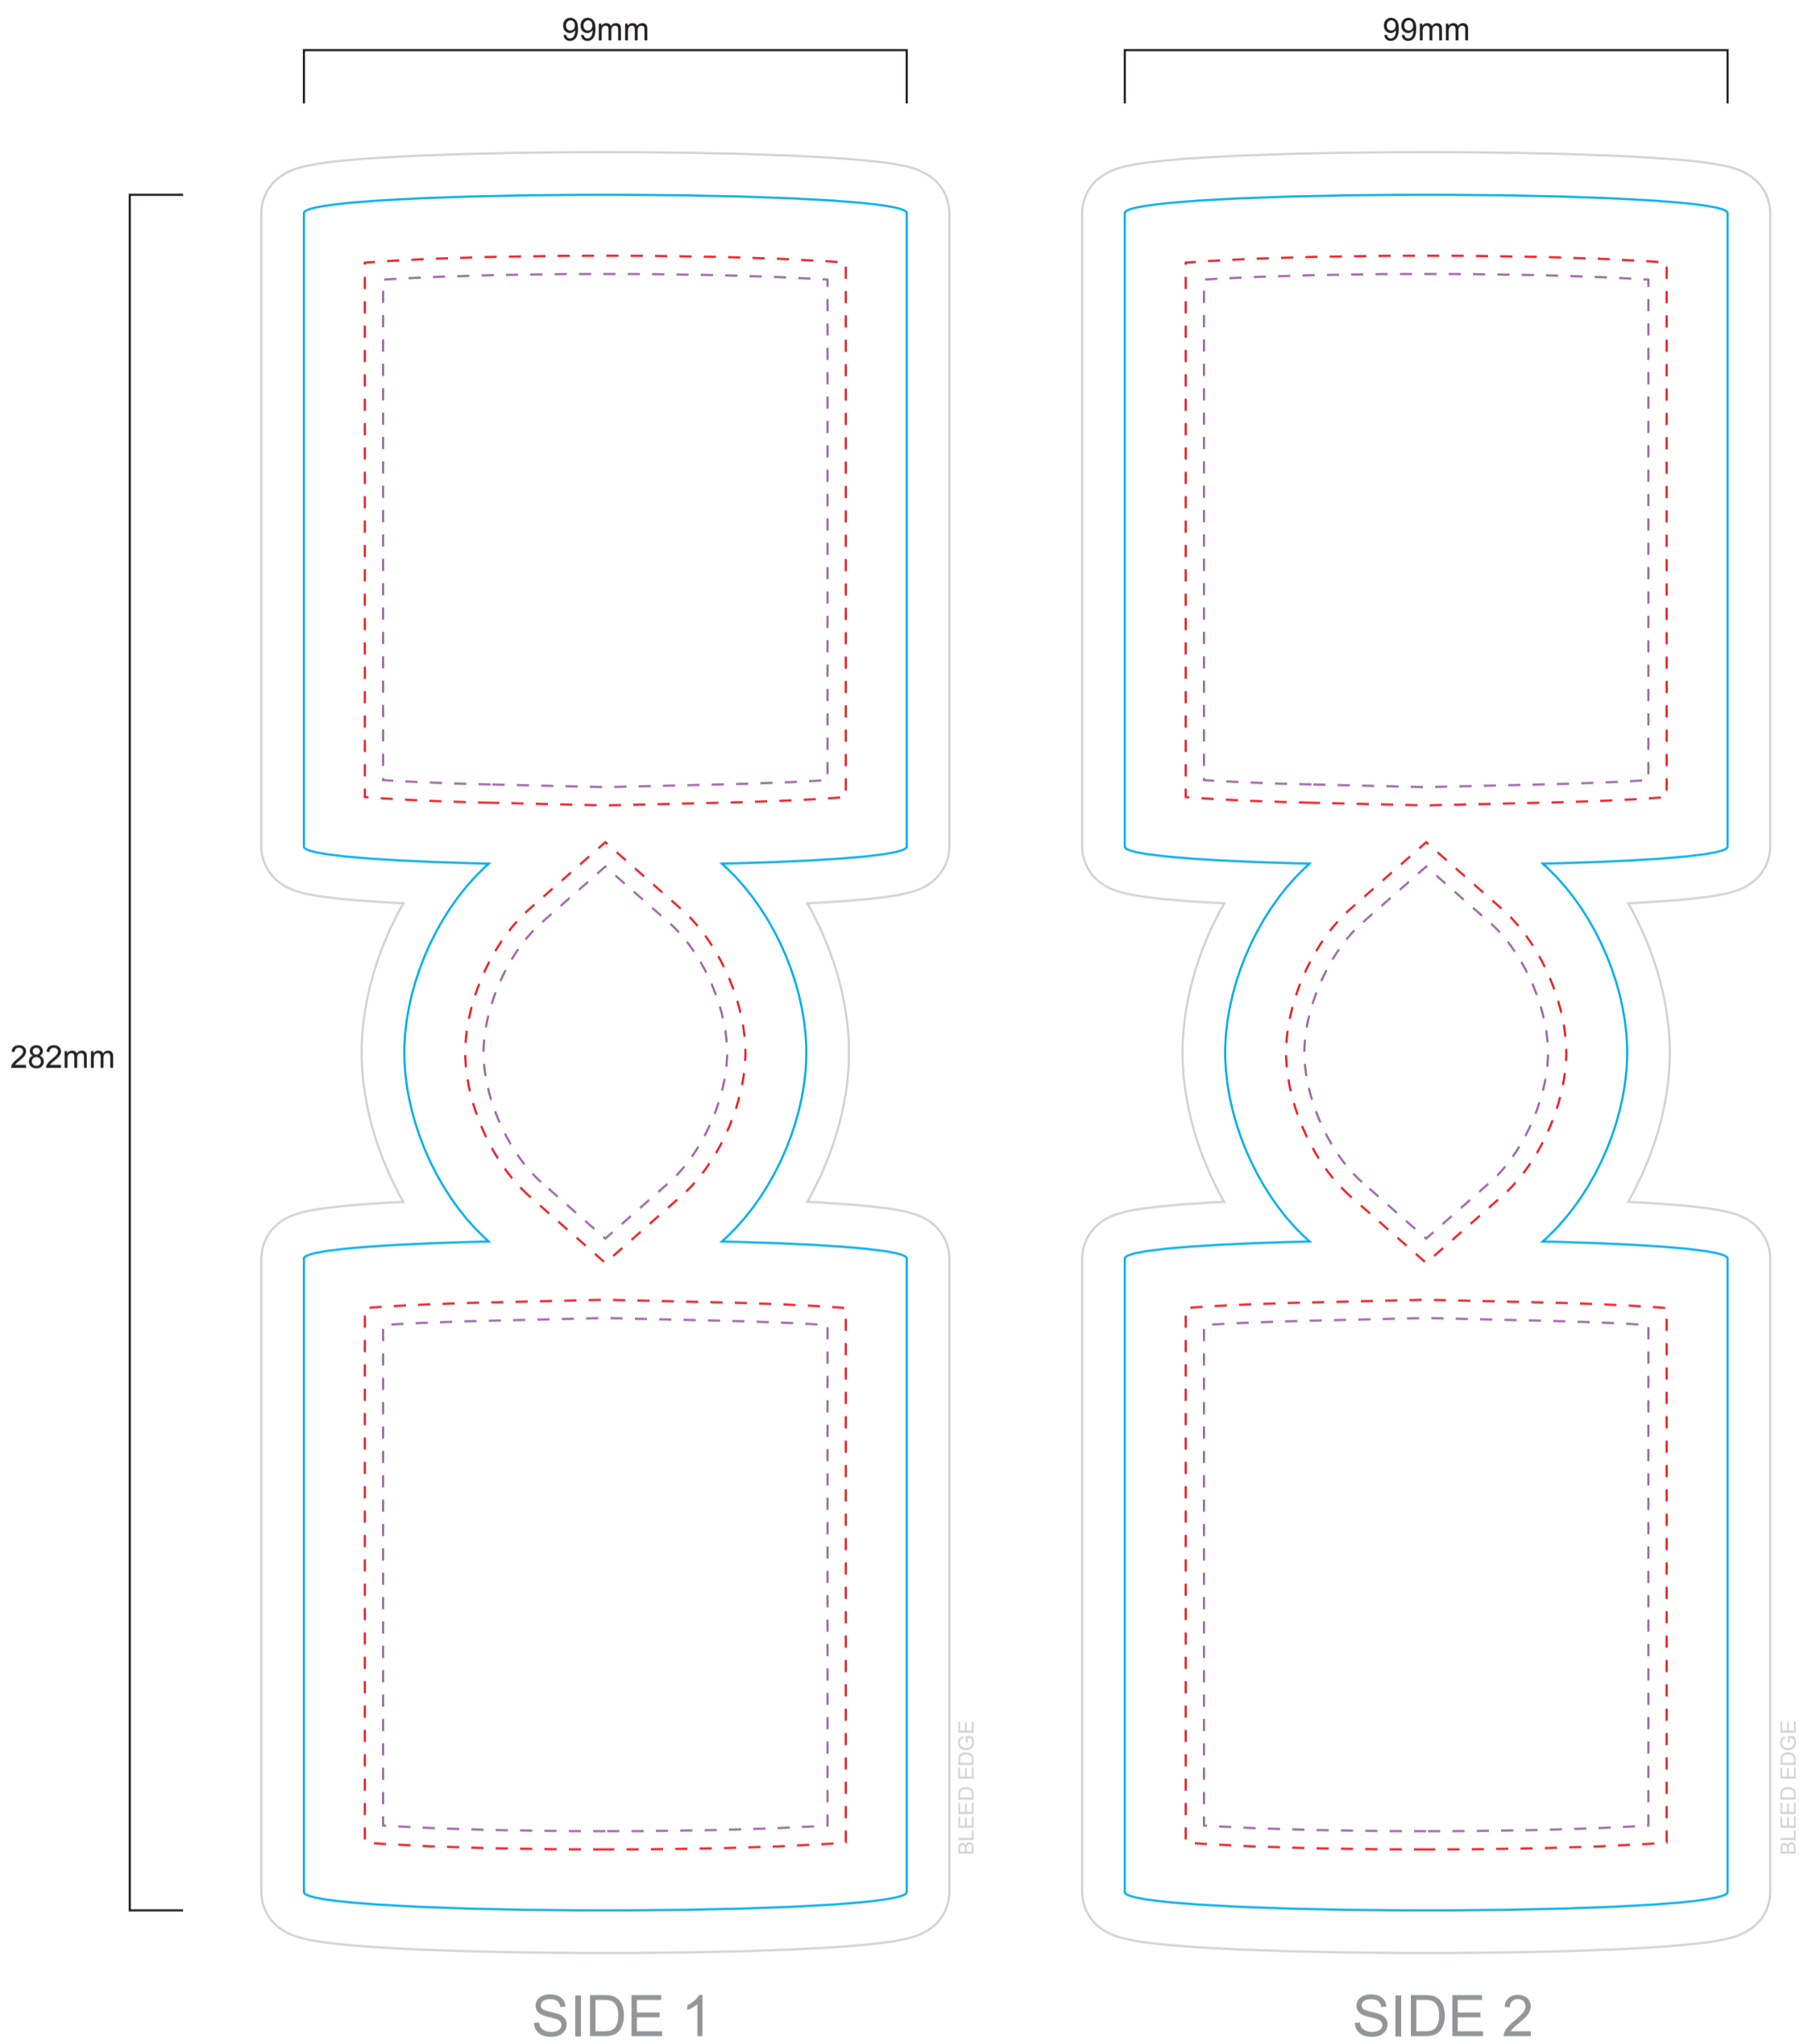

CRITICAL AREAS

Keep all important elements of the artwork inside the dotted line!
 The "CRITICAL AREA" ensures that all the important elements in your artwork will be printed clearly when the product is produced.

TEMPLATE SCALE RATIO 1:1

ART COLOURS

- PMS
- PMS
- PMS
- PMS
- PMS
- PMS
- PMS
- PMS
- PMS

FULL COLOUR

- COLOUR MATCH >>>
- PMS
 - PMS
 - PMS
 - PMS
 - PMS
 - PMS

PRODUCT COLOURS

- NEOPRENE RUBBER: BLACK
- POLYESTER (SIDE 1): ----
- POLYESTER (SIDE 2): ----
- SEAM STITCH: ----