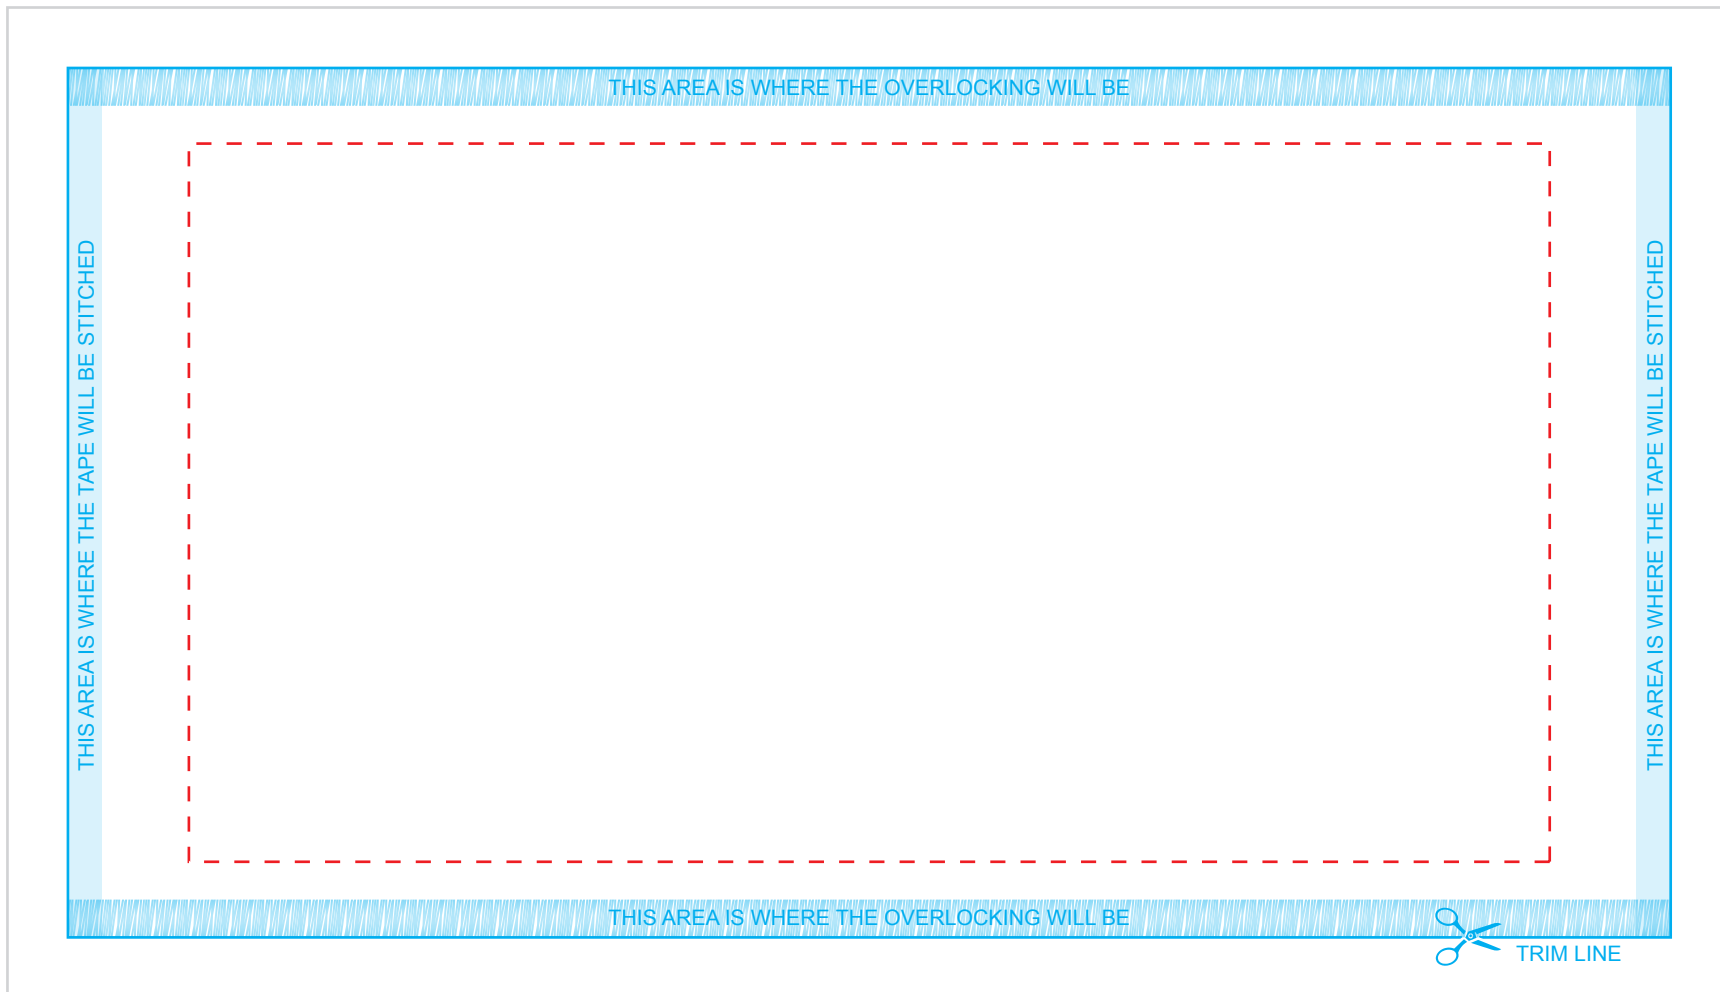

CRITICAL AREA

Keep all important elements of the artwork inside the dotted line!

The "CRITICAL AREA" ensures that all the important elements in your artwork will be printed clearly when the product is produced.

THIS TEMPLATE IS 100% TO SCALE. DO NOT RESIZE!

BLEED EDGE

TEMPLATE SCALE RATIO 1:1

ART COLOURS

- | | | |
|-------|-------|-------|
| ■ PMS | ■ PMS | ■ PMS |
| ■ PMS | ■ PMS | ■ PMS |
| ■ PMS | ■ PMS | ■ PMS |

PRODUCT COLOURS

- NEOPRENE RUBBER: BLACK
- POLYESTER (INT.): BLACK
- HESSIAN (EXT.): NATURAL
- TAPE & STITCH: NATURAL
- OVERLOCKING: NATURAL