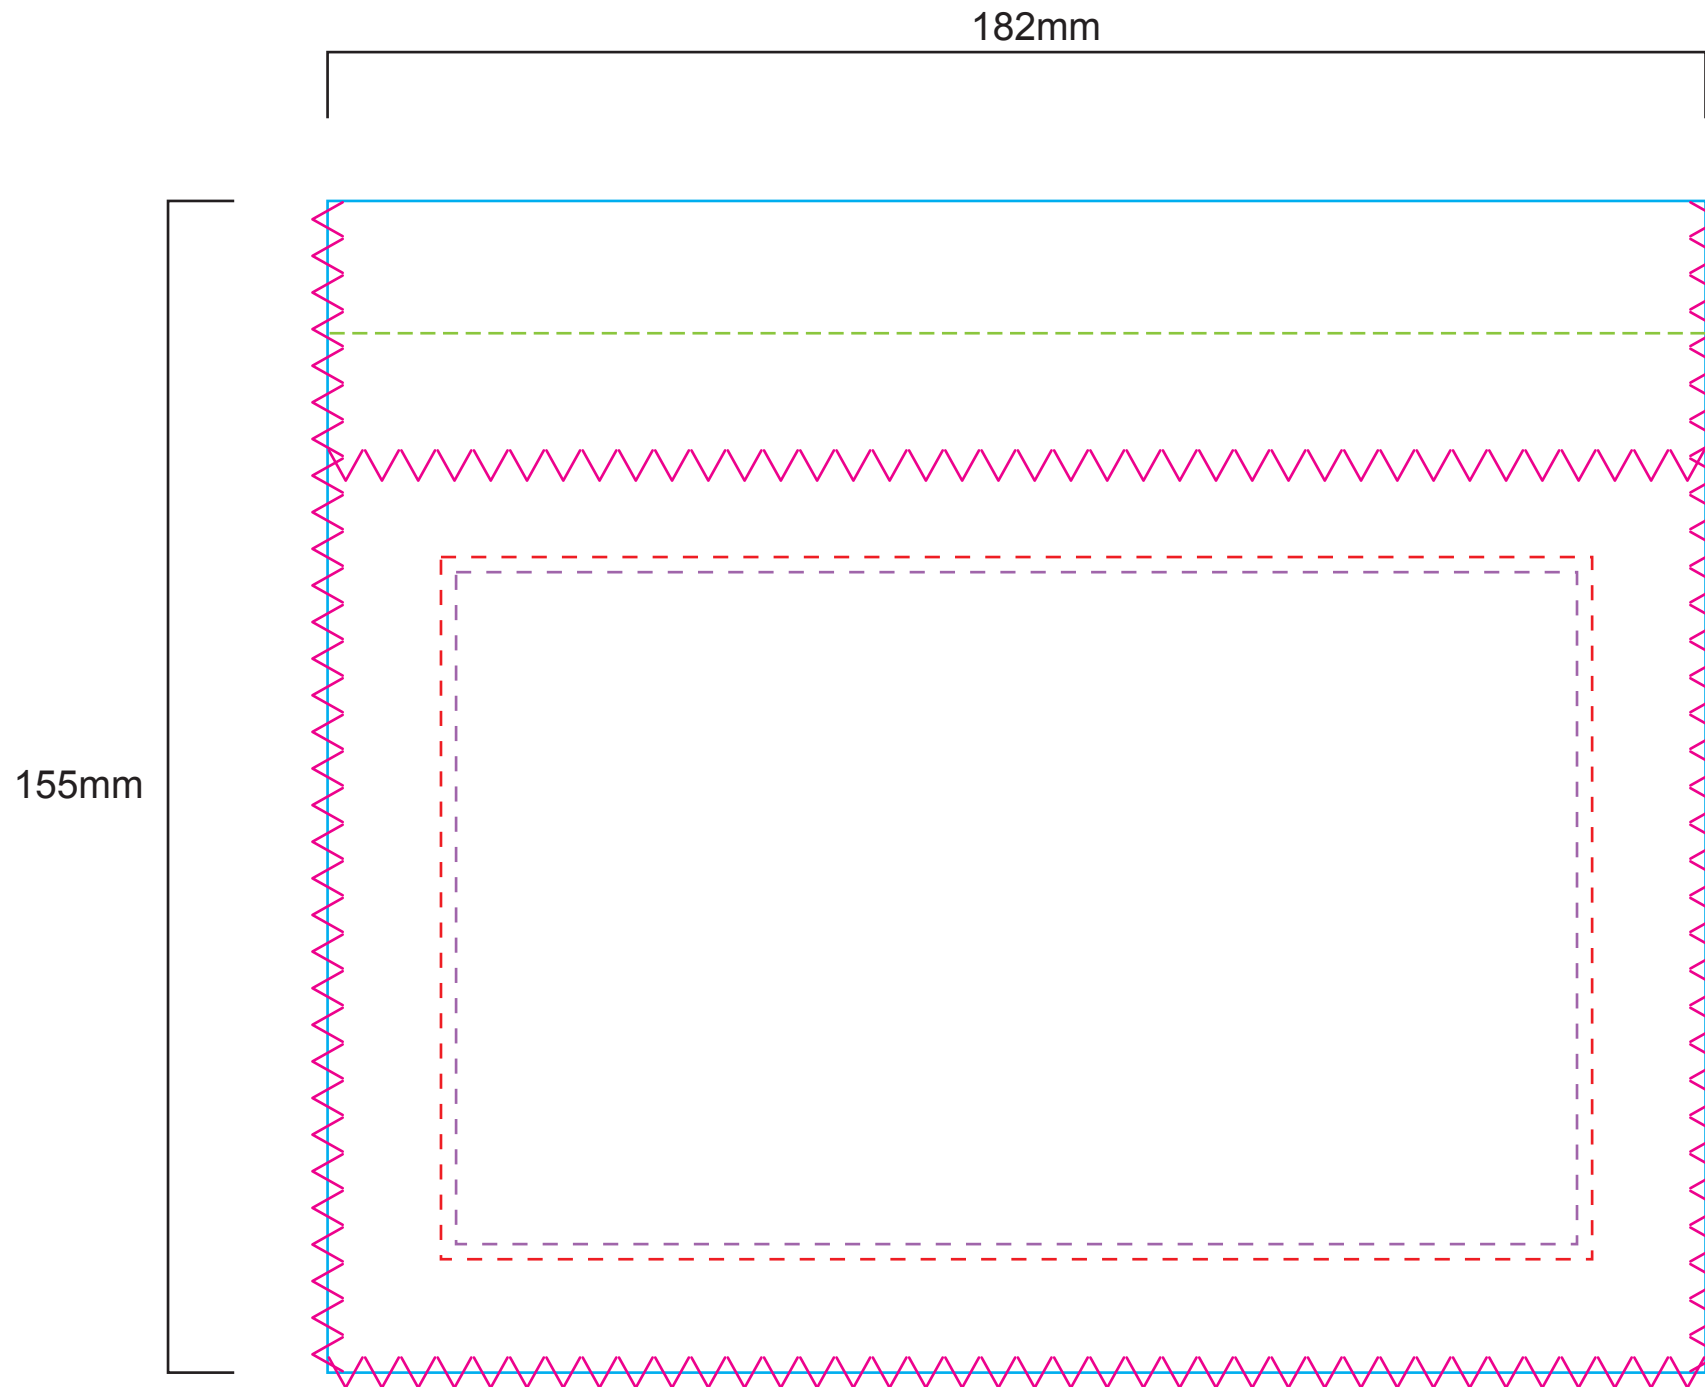

**CRITICAL AREAS**

Keep all important elements of the artwork inside the dotted line!  
 The "CRITICAL AREA" ensures that all the important elements in your artwork will be printed clearly when the product is produced.

**BOTTLE HOLDER**

**BASE**

**TEMPLATE SCALE RATIO 1:1**

**ART COLOURS**

- PMS
- PMS
- PMS
- PMS
- PMS
- PMS
- PMS
- PMS
- PMS

- FULL COLOUR  
 COLOUR MATCH >>>
  - PMS
  - PMS
  - PMS
  - PMS
  - PMS
  - PMS

**PRODUCT COLOURS**

- NEOPRENE RUBBER: BLACK
- POLYESTER (INT.): BLACK
- POLYESTER (EXT.): ----
- ZIG ZAG STITCH: ----
- DRAWSTRING: BLACK
- PLASTIC TOGGLE: BLACK