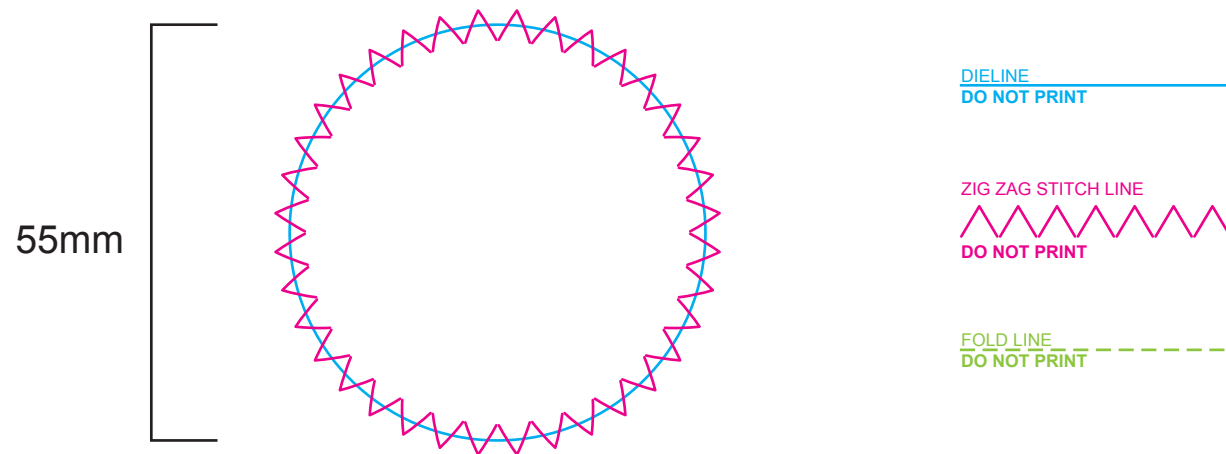

**CRITICAL AREAS**

Keep all important elements of the artwork inside the dotted line!  
 The "CRITICAL AREA" ensures that all the important elements in your artwork will be printed clearly when the product is produced.

**BOTTLE HOLDER**

**BASE**

**TEMPLATE SCALE RATIO 1:1**

**ART COLOURS**

- PMS
- PMS
- PMS
- PMS
- PMS
- PMS
- PMS
- PMS
- PMS

- FULL COLOUR  
 COLOUR MATCH >>>
  - PMS
  - PMS
  - PMS
  - PMS
  - PMS
  - PMS

**PRODUCT COLOURS**

- NEOPRENE RUBBER: BLACK
- POLYESTER (INT.): BLACK
- POLYESTER (EXT.): ----
- ZIG ZAG STITCH: ----
- DRAWSTRING: BLACK
- PLASTIC TOGGLE: BLACK