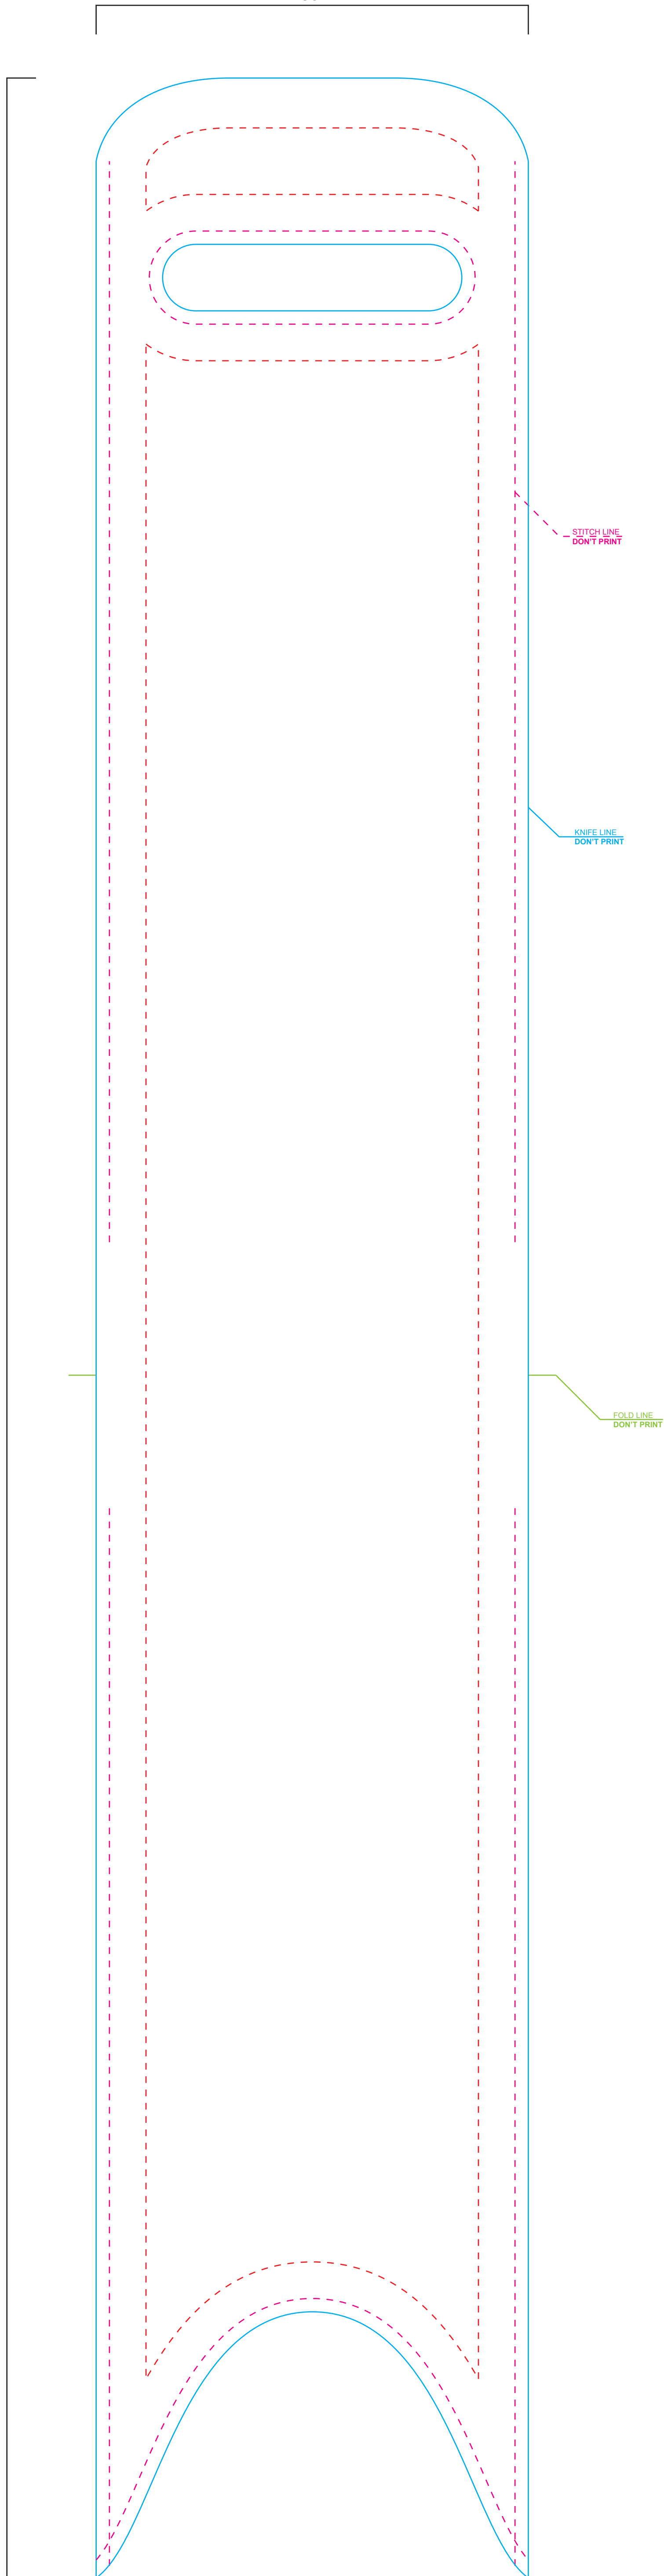

**MAIN BAG
(5mm NEOPRENE)**

130mm

**POUCH
(3mm NEOPRENE)**

130mm

CRITICAL AREA
Keep all important elements of the artwork inside the dotted line!
The "CRITICAL AREA" ensures that all the important elements in your artwork will be printed clearly when the product is produced.

TEMPLATE SCALE RATIO 1:1

ART COLOURS

■ PMS	■ PMS	■ PMS
■ PMS	■ PMS	■ PMS
■ PMS	■ PMS	■ PMS

PRODUCT COLOURS

NEOPRENE RUBBER: BLACK
TRIMMING (EXT.): ----
ZIPPER: ----
MAIN BAG:
POLYESTER (INT.): BLACK
POLYESTER (EXT.): ----
POUCH:
POLYESTER (INT.): BLACK
POLYESTER (EXT.): ----
STITCHING
BACK: ----
THE REST OF BAG: ----