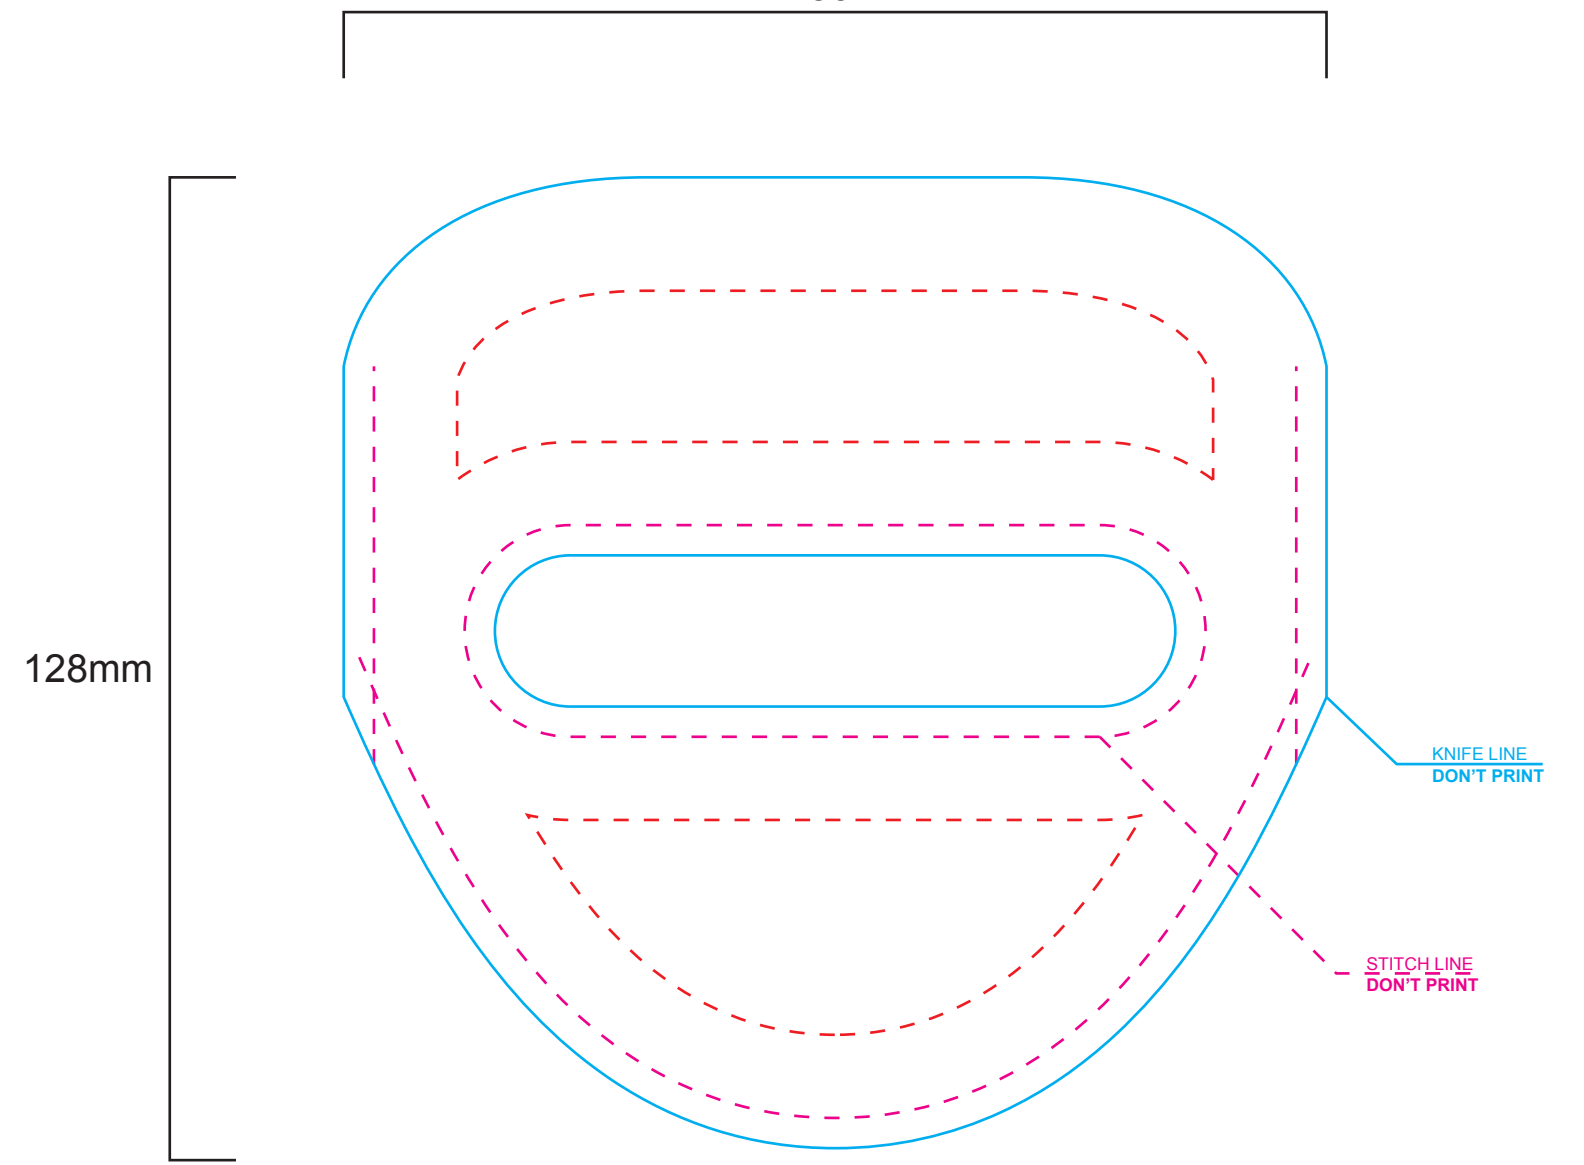

**MAIN BAG
(5mm NEOPRENE)**

130mm

**POUCH
(3mm NEOPRENE)**

130mm

CRITICAL AREA
Keep all important elements of the artwork inside the dotted line!
The "CRITICAL AREA" ensures that all the important elements in your artwork will be printed clearly when the product is produced.

TEMPLATE SCALE RATIO 1:1

ART COLOURS

■ PMS	■ PMS	■ PMS
■ PMS	■ PMS	■ PMS
■ PMS	■ PMS	■ PMS

PRODUCT COLOURS

NEOPRENE RUBBER: BLACK
TRIMMING (EXT.): ----
ZIPPER: ----
MAIN BAG:
POLYESTER (INT.): BLACK
POLYESTER (EXT.): ----
POUCH:
POLYESTER (INT.): BLACK
POLYESTER (EXT.): ----
STITCHING
BACK: ----
THE REST OF BAG: ----