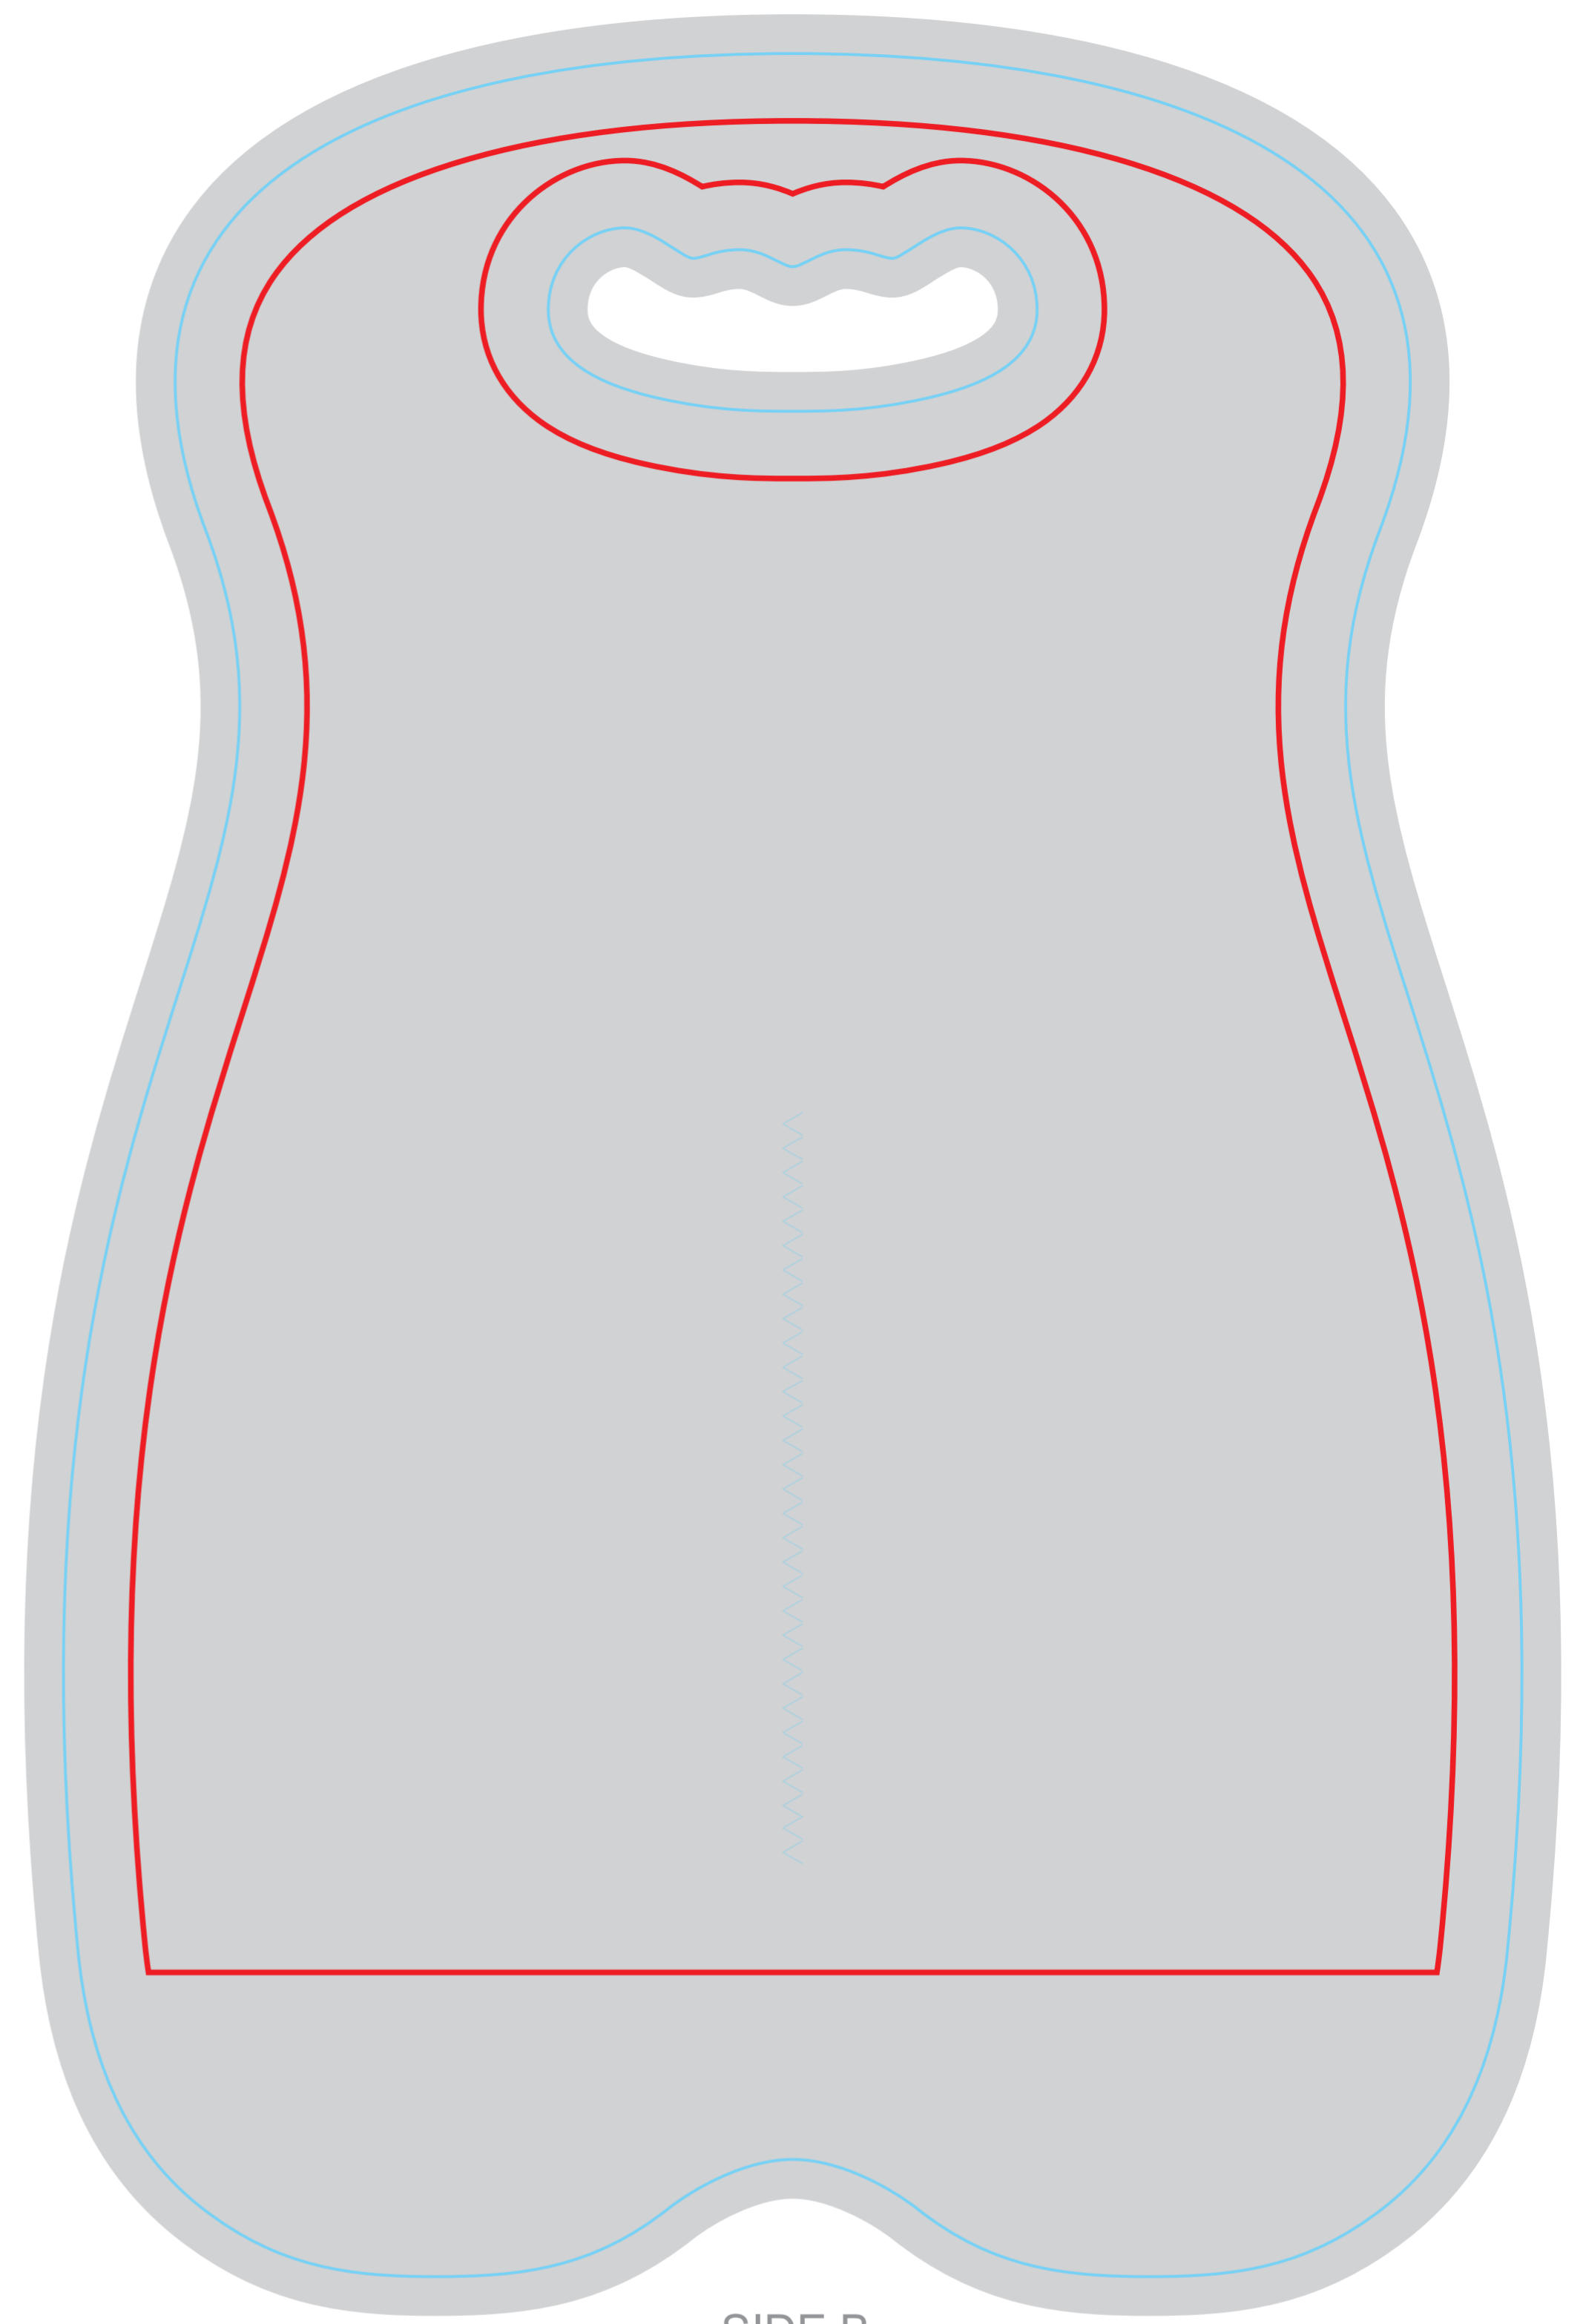

SIDE A

SIDE B

CRITICAL  
ART AREA

TEMPLATE SCALE RATIO 1:1

ART COLOURS

- |       |       |       |
|-------|-------|-------|
| ■ PMS | ■ PMS | ■ PMS |
| ■ PMS | ■ PMS | ■ PMS |
| ■ PMS | ■ PMS | ■ PMS |

PRODUCT COLOURS

- NEOPRENE: BLACK  
 POLYESTER (INT.): BLACK  
 POLYESTER (EXT.): ----  
 TAPE & STITCH: ----