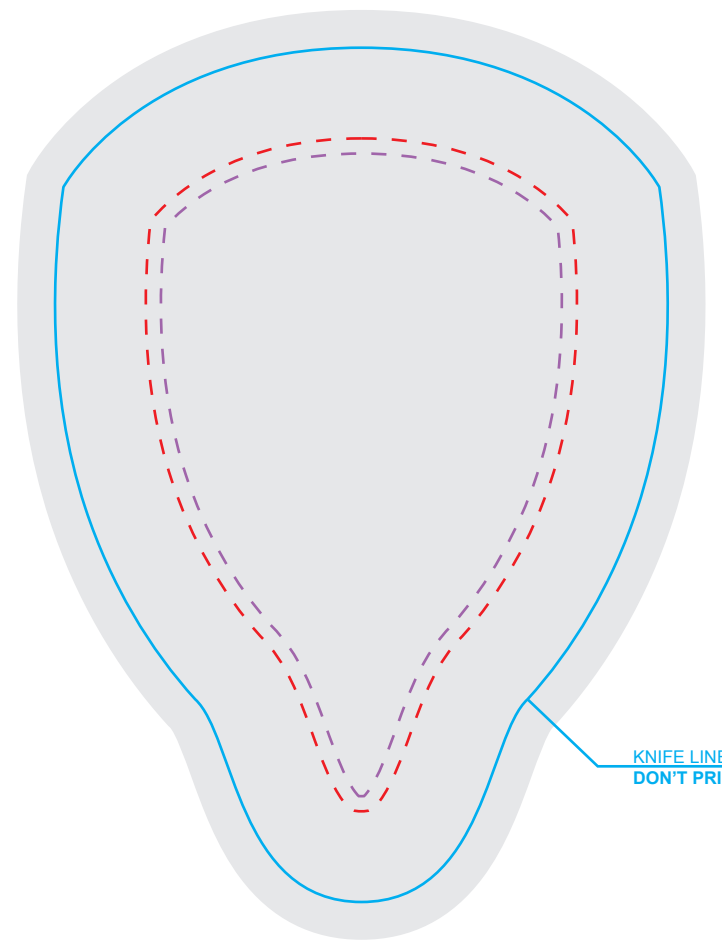

CRITICAL AREAS

Keep all important elements of the artwork inside the dotted line!

The "CRITICAL AREA" ensures that all the important elements in your artwork will be printed clearly when the product is produced.

KNIFE LINE
DON'T PRINT

SIDE 1

KNIFE LINE
DON'T PRINT

SIDE 2

KNIFE LINE
DON'T PRINT

SIDE 3

TEMPLATE SCALE RATIO 1:1

ART COLOURS

- PMS
- PMS
- PMS
- PMS
- PMS
- PMS
- PMS

FULL COLOUR

- COLOUR MATCH >>>
- PMS
- PMS
- PMS
- PMS
- PMS
- PMS

PRODUCT COLOURS

- NEOPRENE RUBBER: BLACK
- POLYESTER (INT.): BLACK
- POLYESTER (EXT.): ----
- TAPE & STITCH: ----