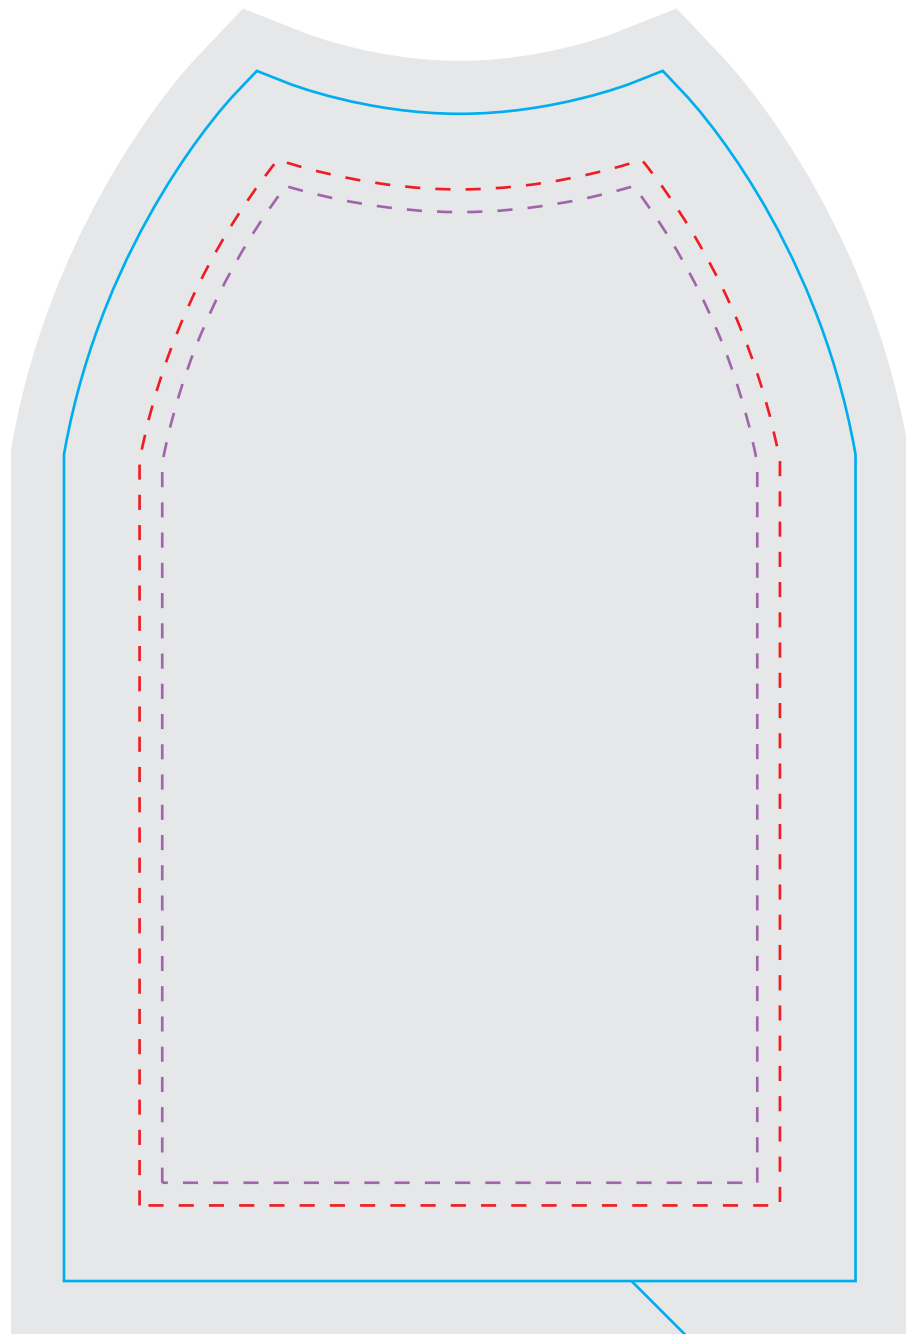

**CRITICAL AREAS**

Keep all important elements of the artwork inside the dotted line!  
 The "CRITICAL AREA" ensures that all the important elements in your artwork will be printed clearly when the product is produced.

FRONT

KNIFE LINE  
DO NOT PRINT

BACK

KNIFE LINE  
DO NOT PRINT

TEMPLATE SCALE RATIO 1:1

ART COLOURS

- |       |       |       |
|-------|-------|-------|
| ■ PMS | ■ PMS | ■ PMS |
| ■ PMS | ■ PMS | ■ PMS |
| ■ PMS | ■ PMS | ■ PMS |

- NEOPRENE RUBBER: BLACK
- POLYESTER (INT.): BLACK
- POLYESTER (EXT.): ----
- TAPE & STITCH: ----
- ZIPPER: ----