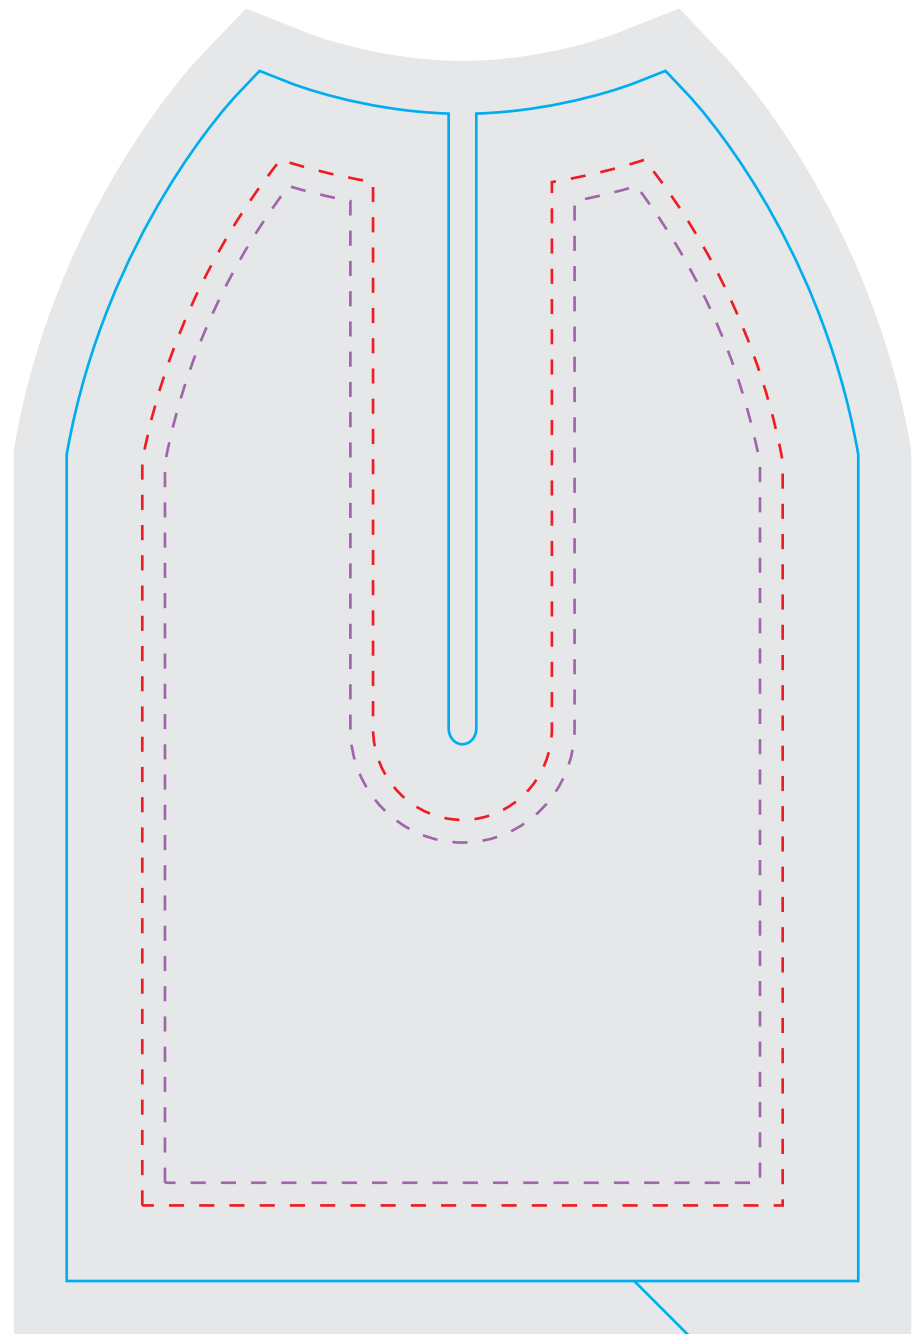

**CRITICAL AREAS**

Keep all important elements of the artwork inside the dotted line!  
 The "CRITICAL AREA" ensures that all the important elements in your artwork will be printed clearly when the product is produced.

FRONT

KNIFE LINE  
DO NOT PRINT

BACK

KNIFE LINE  
DO NOT PRINT

TEMPLATE SCALE RATIO 1:1

ART COLOURS

- |       |       |       |
|-------|-------|-------|
| ■ PMS | ■ PMS | ■ PMS |
| ■ PMS | ■ PMS | ■ PMS |
| ■ PMS | ■ PMS | ■ PMS |

- NEOPRENE RUBBER: BLACK
- POLYESTER (INT.): BLACK
- POLYESTER (EXT.): ----
- TAPE & STITCH: ----
- ZIPPER: ----