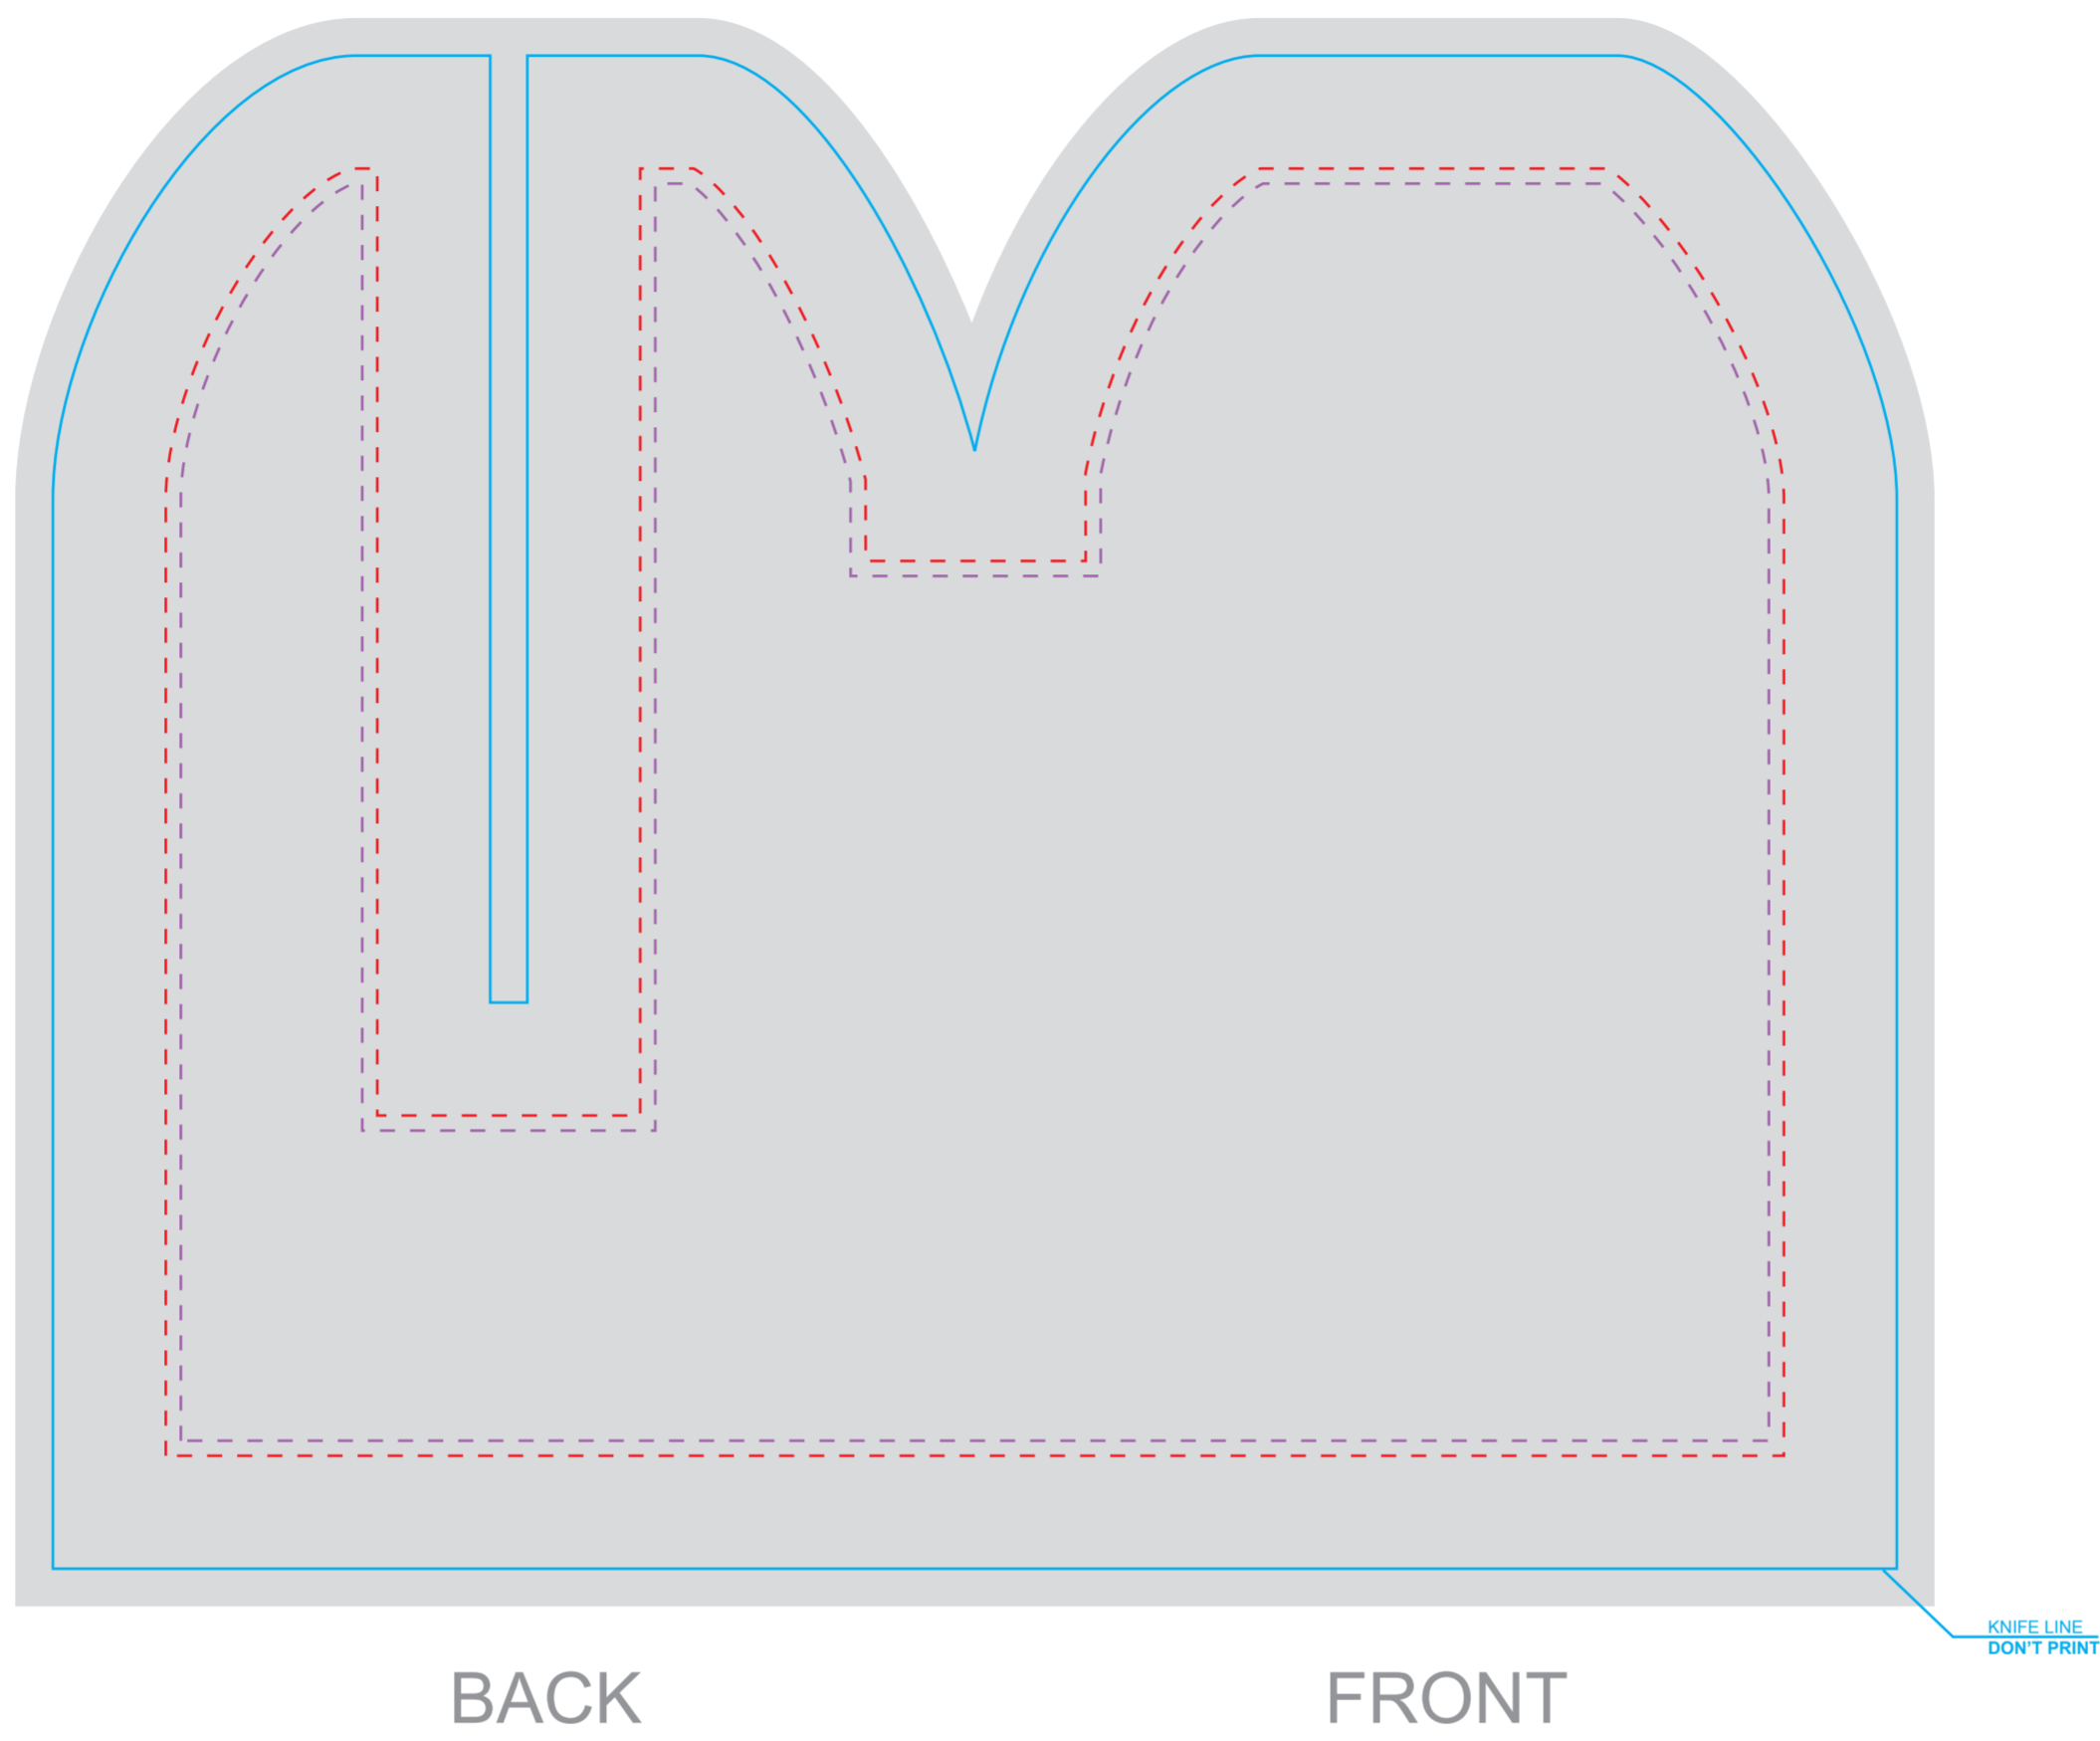

CRITICAL AREAS
 Keep all important elements of the artwork inside the dotted line!
 The "CRITICAL AREA" ensures that all the important elements in your artwork will be printed clearly when the product is produced.

--- Critical Area for Screen Print art

--- Critical area for Sublimation art

BACK

FRONT

BASE

TEMPLATE SCALE RATIO 1:1

ART COLOURS

- PMS
- PMS
- PMS
- PMS
- PMS
- PMS
- PMS
- PMS
- PMS

FULL COLOUR

- COLOUR MATCH >>>
- PMS
 - PMS
 - PMS
 - PMS
 - PMS
 - PMS

PRODUCT COLOURS

- NEOPRENE RUBBER: BLACK
- POLYESTER (INT.): BLACK
- POLYESTER (EXT.): ----
- TAPE & STITCH: ----
- ZIPPER: ----
- STRAP: ----