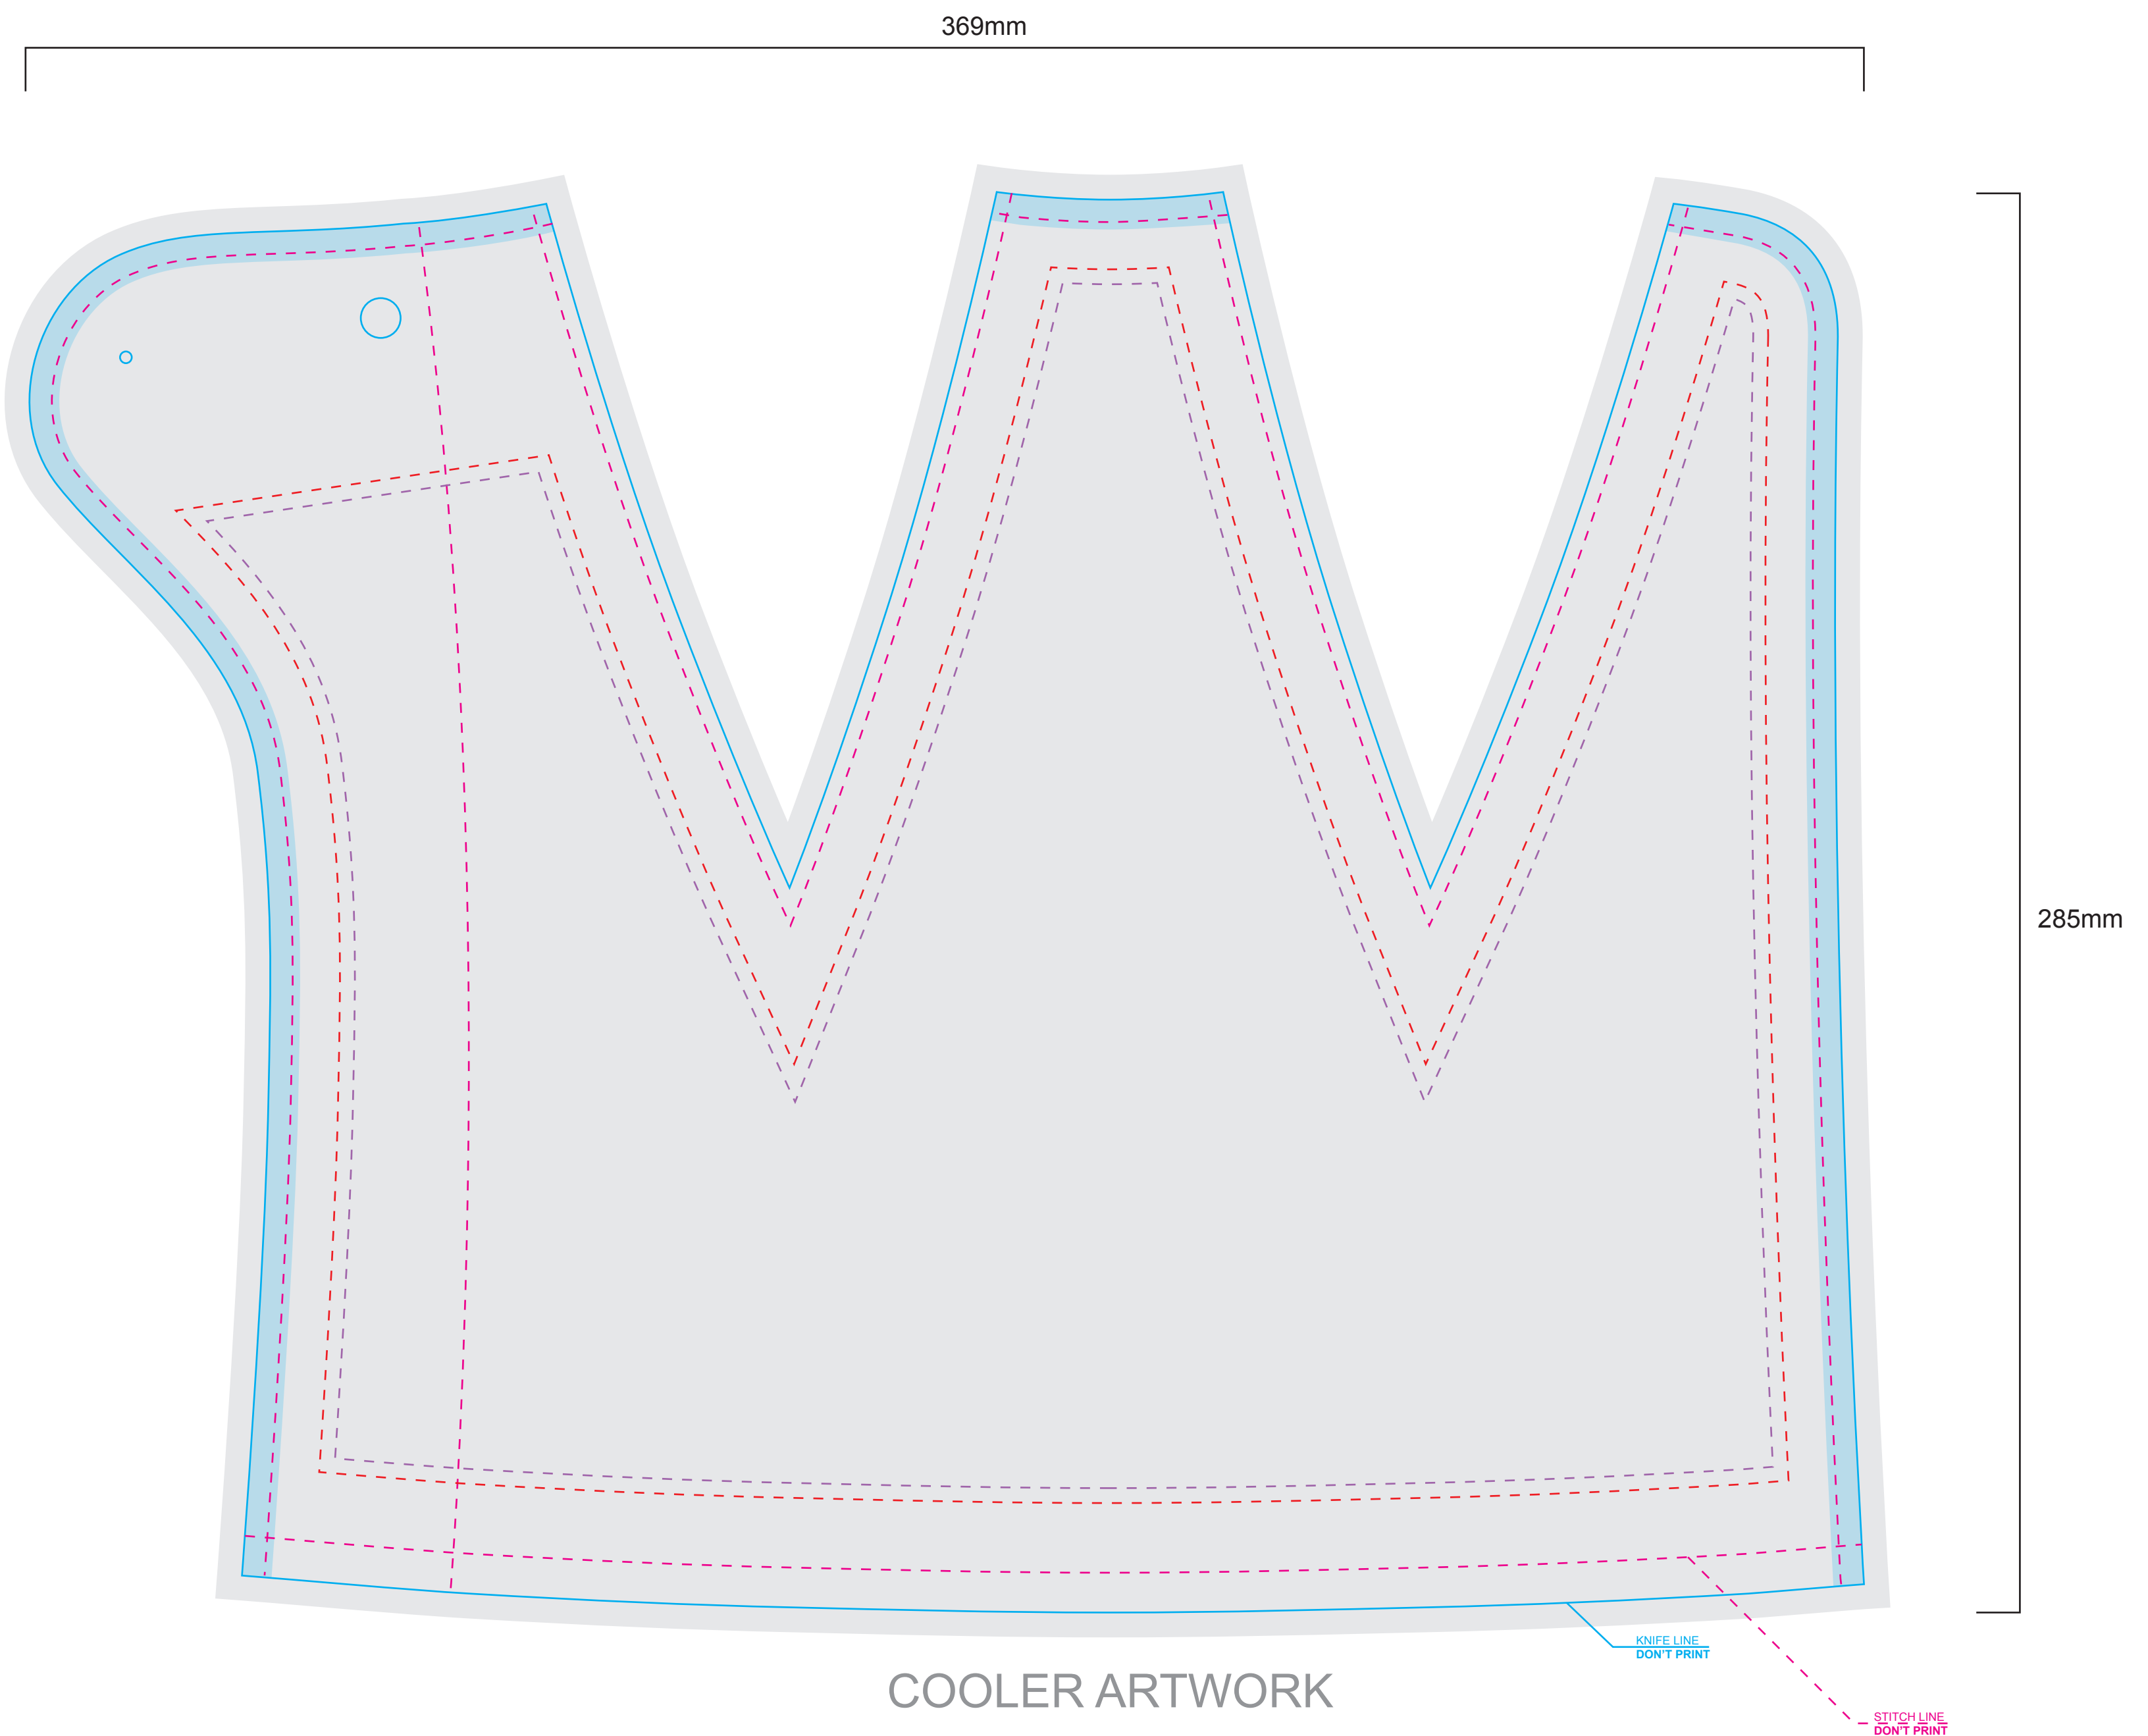

CRITICAL AREAS
 Keep all important elements of the artwork inside the dotted line!
 The "CRITICAL AREA" ensures that all the important elements in your artwork will be printed clearly when the product is produced.

**LEATHER STRAP ARTWORK
 DEBOSSED**

COOLER ARTWORK

TEMPLATE SCALE RATIO 1:1

ART COLOURS		
■ PMS	■ PMS	■ PMS
■ PMS	■ PMS	■ PMS
■ PMS	■ PMS	■ PMS
FULL COLOUR		
COLOUR MATCH >>>	■ PMS	■ PMS
	■ PMS	■ PMS
	■ PMS	■ PMS
PRODUCT COLOURS		
NEOPRENE RUBBER: BLACK		
POLYESTER (INT.): BLACK		
POLYESTER (EXT.): ----		
LEATHER STRAP: ----		
TAPE & STITCH: ----		
PIPING: ----		