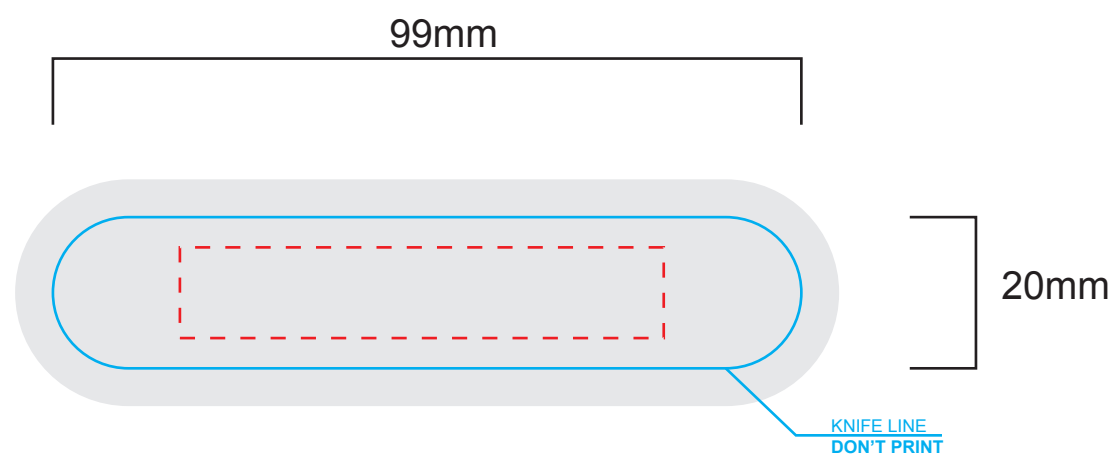

CRITICAL AREAS
 Keep all important elements of the artwork inside the dotted line!
 The "CRITICAL AREA" ensures that all the important elements in your artwork will be printed clearly when the product is produced.

**LEATHER STRAP ARTWORK
 DEBOSSED**

COOLER ARTWORK

TEMPLATE SCALE RATIO 1:1

ART COLOURS		
■ PMS	■ PMS	■ PMS
■ PMS	■ PMS	■ PMS
■ PMS	■ PMS	■ PMS
FULL COLOUR		
COLOUR MATCH >>>	■ PMS	■ PMS
	■ PMS	■ PMS
	■ PMS	■ PMS
PRODUCT COLOURS		
NEOPRENE RUBBER: BLACK		
POLYESTER (INT.): BLACK		
POLYESTER (EXT.): ----		
LEATHER STRAP: ----		
TAPE & STITCH: ----		
PIPING: ----		