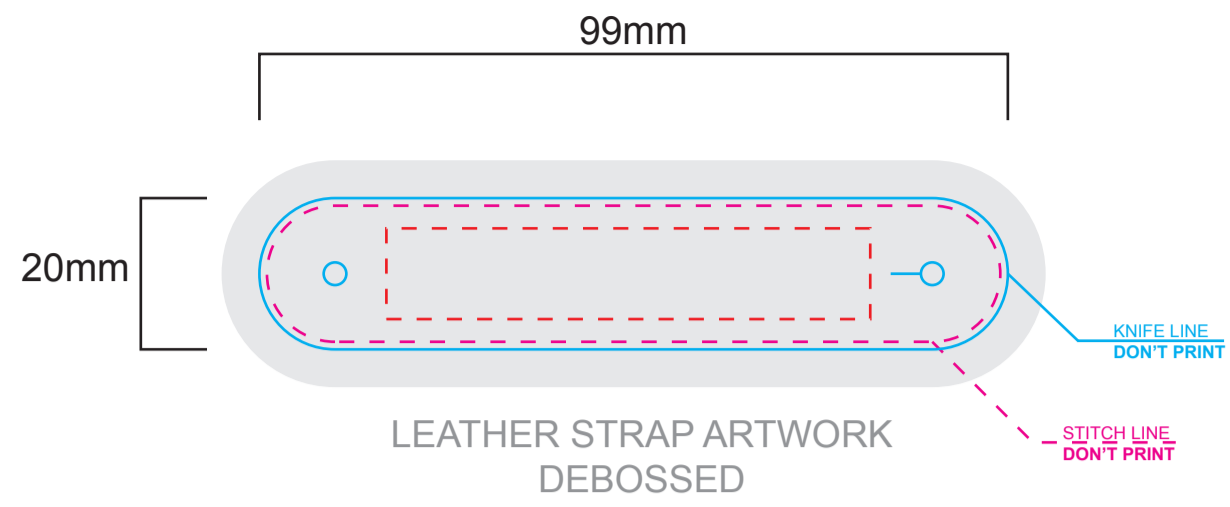

CRITICAL AREAS
 Keep all important elements of the artwork inside the dotted line!
 The "CRITICAL AREA" ensures that all the important elements in your artwork will be printed clearly when the product is produced.

Critical Area for Screen Print art
Critical area for Sublimation art

TEMPLATE SCALE RATIO 1:1

ART COLOURS

- PMS
- PMS
- PMS
- PMS
- PMS
- PMS

FULL COLOUR

- COLOUR MATCH >>>
- PMS
 - PMS
 - PMS
 - PMS

PRODUCT COLOURS

- NEOPRENE RUBBER: BLACK
- POLYESTER (INT.): BLACK
- POLYESTER (EXT.): ----
- LEATHER STRAP: ----
- TAPE & STITCH: ----
- PIPING: ----