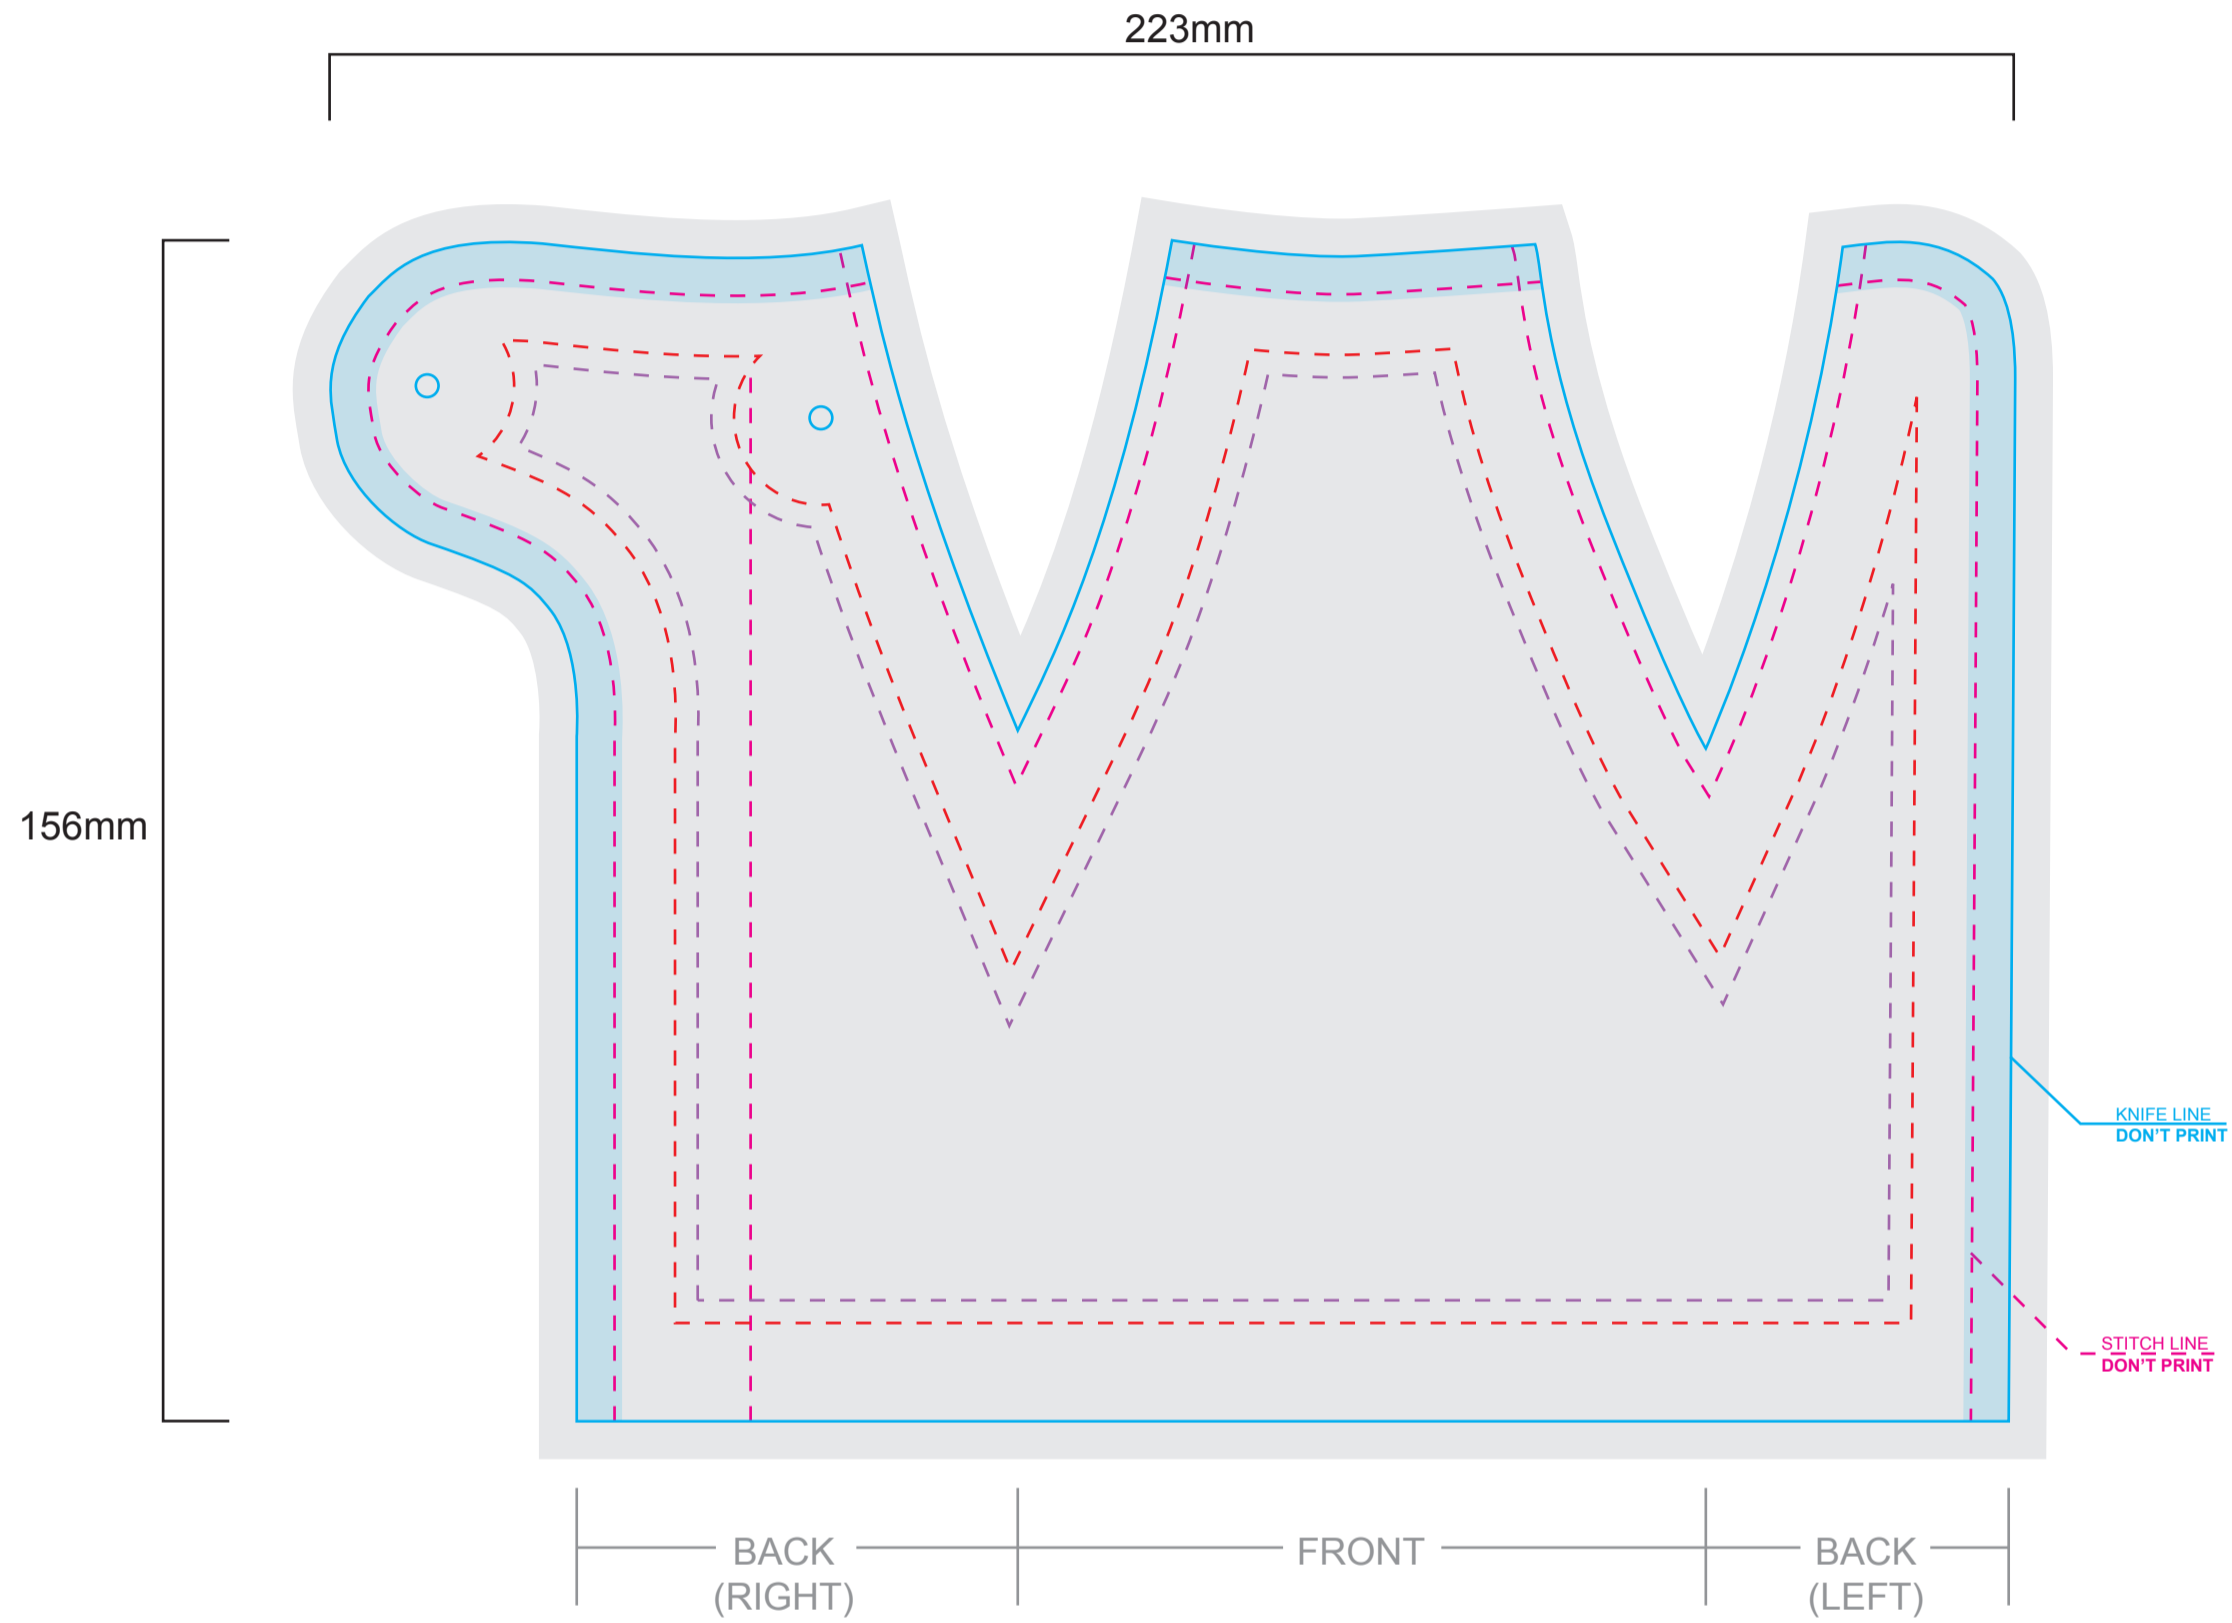

CRITICAL AREAS
 Keep all important elements of the artwork inside the dotted line!
 The "CRITICAL AREA" ensures that all the important elements in your artwork will be printed clearly when the product is produced.

Critical Area for Screen Print art
Critical area for Sublimation art

TEMPLATE SCALE RATIO 1:1

ART COLOURS

- PMS
- PMS
- PMS
- PMS
- PMS
- PMS

FULL COLOUR

- COLOUR MATCH >>>
- PMS
 - PMS
 - PMS
 - PMS

PRODUCT COLOURS

- NEOPRENE RUBBER: BLACK
- POLYESTER (INT.): BLACK
- POLYESTER (EXT.): ----
- LEATHER STRAP: ----
- TAPE & STITCH: ----
- PIPING: ----