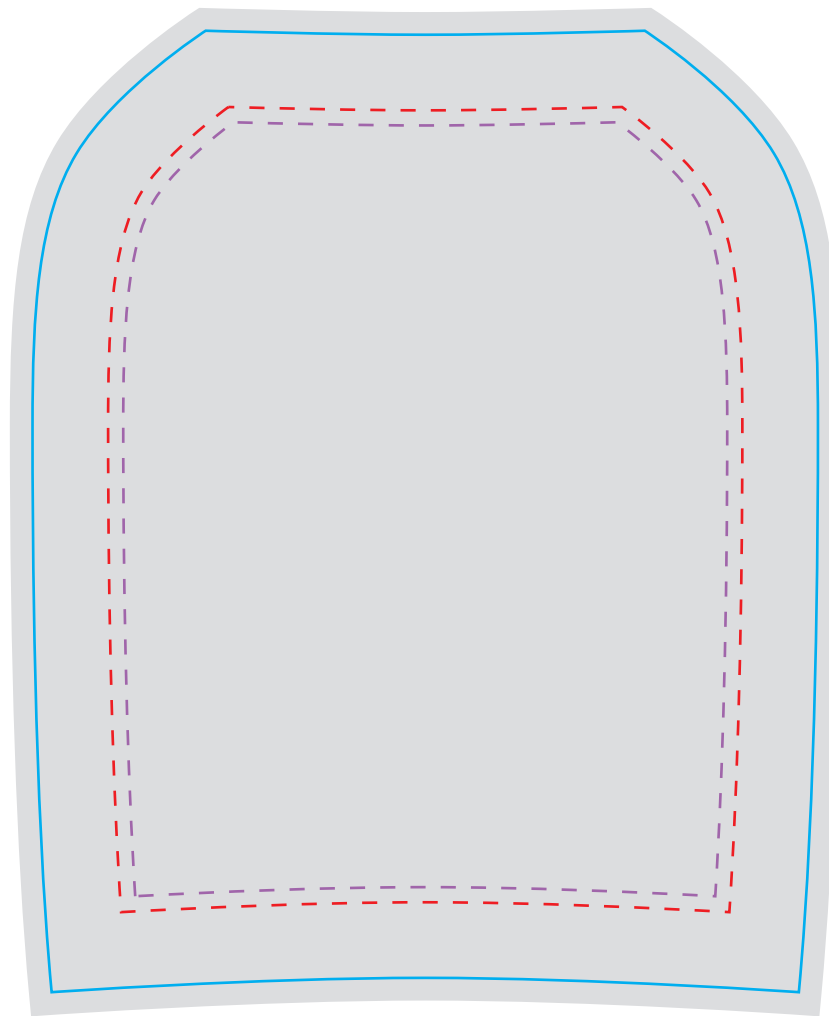

**CRITICAL AREAS**

Keep all important elements of the artwork inside the dotted line!  
The "CRITICAL AREA" ensures that all the important elements in your artwork will be printed clearly when the product is produced.

FRONT - RIGHT

BACK

FRONT - LEFT

**TEMPLATE SCALE RATIO 1:1**

**ART COLOURS**

- PMS                      ■ PMS                      ■ PMS
- PMS                      ■ PMS                      ■ PMS
- PMS                      ■ PMS                      ■ PMS

**FULL COLOUR**

- COLOUR MATCH >>>
- PMS                      ■ PMS
  - PMS                      ■ PMS
  - PMS                      ■ PMS

**PRODUCT COLOURS**

- NEOPRENE RUBBER: BLACK
- POLYESTER (INT.): BLACK
- POLYESTER (EXT.): ----
- TAPE & STITCH: ----
- NYLON STRAP: ----