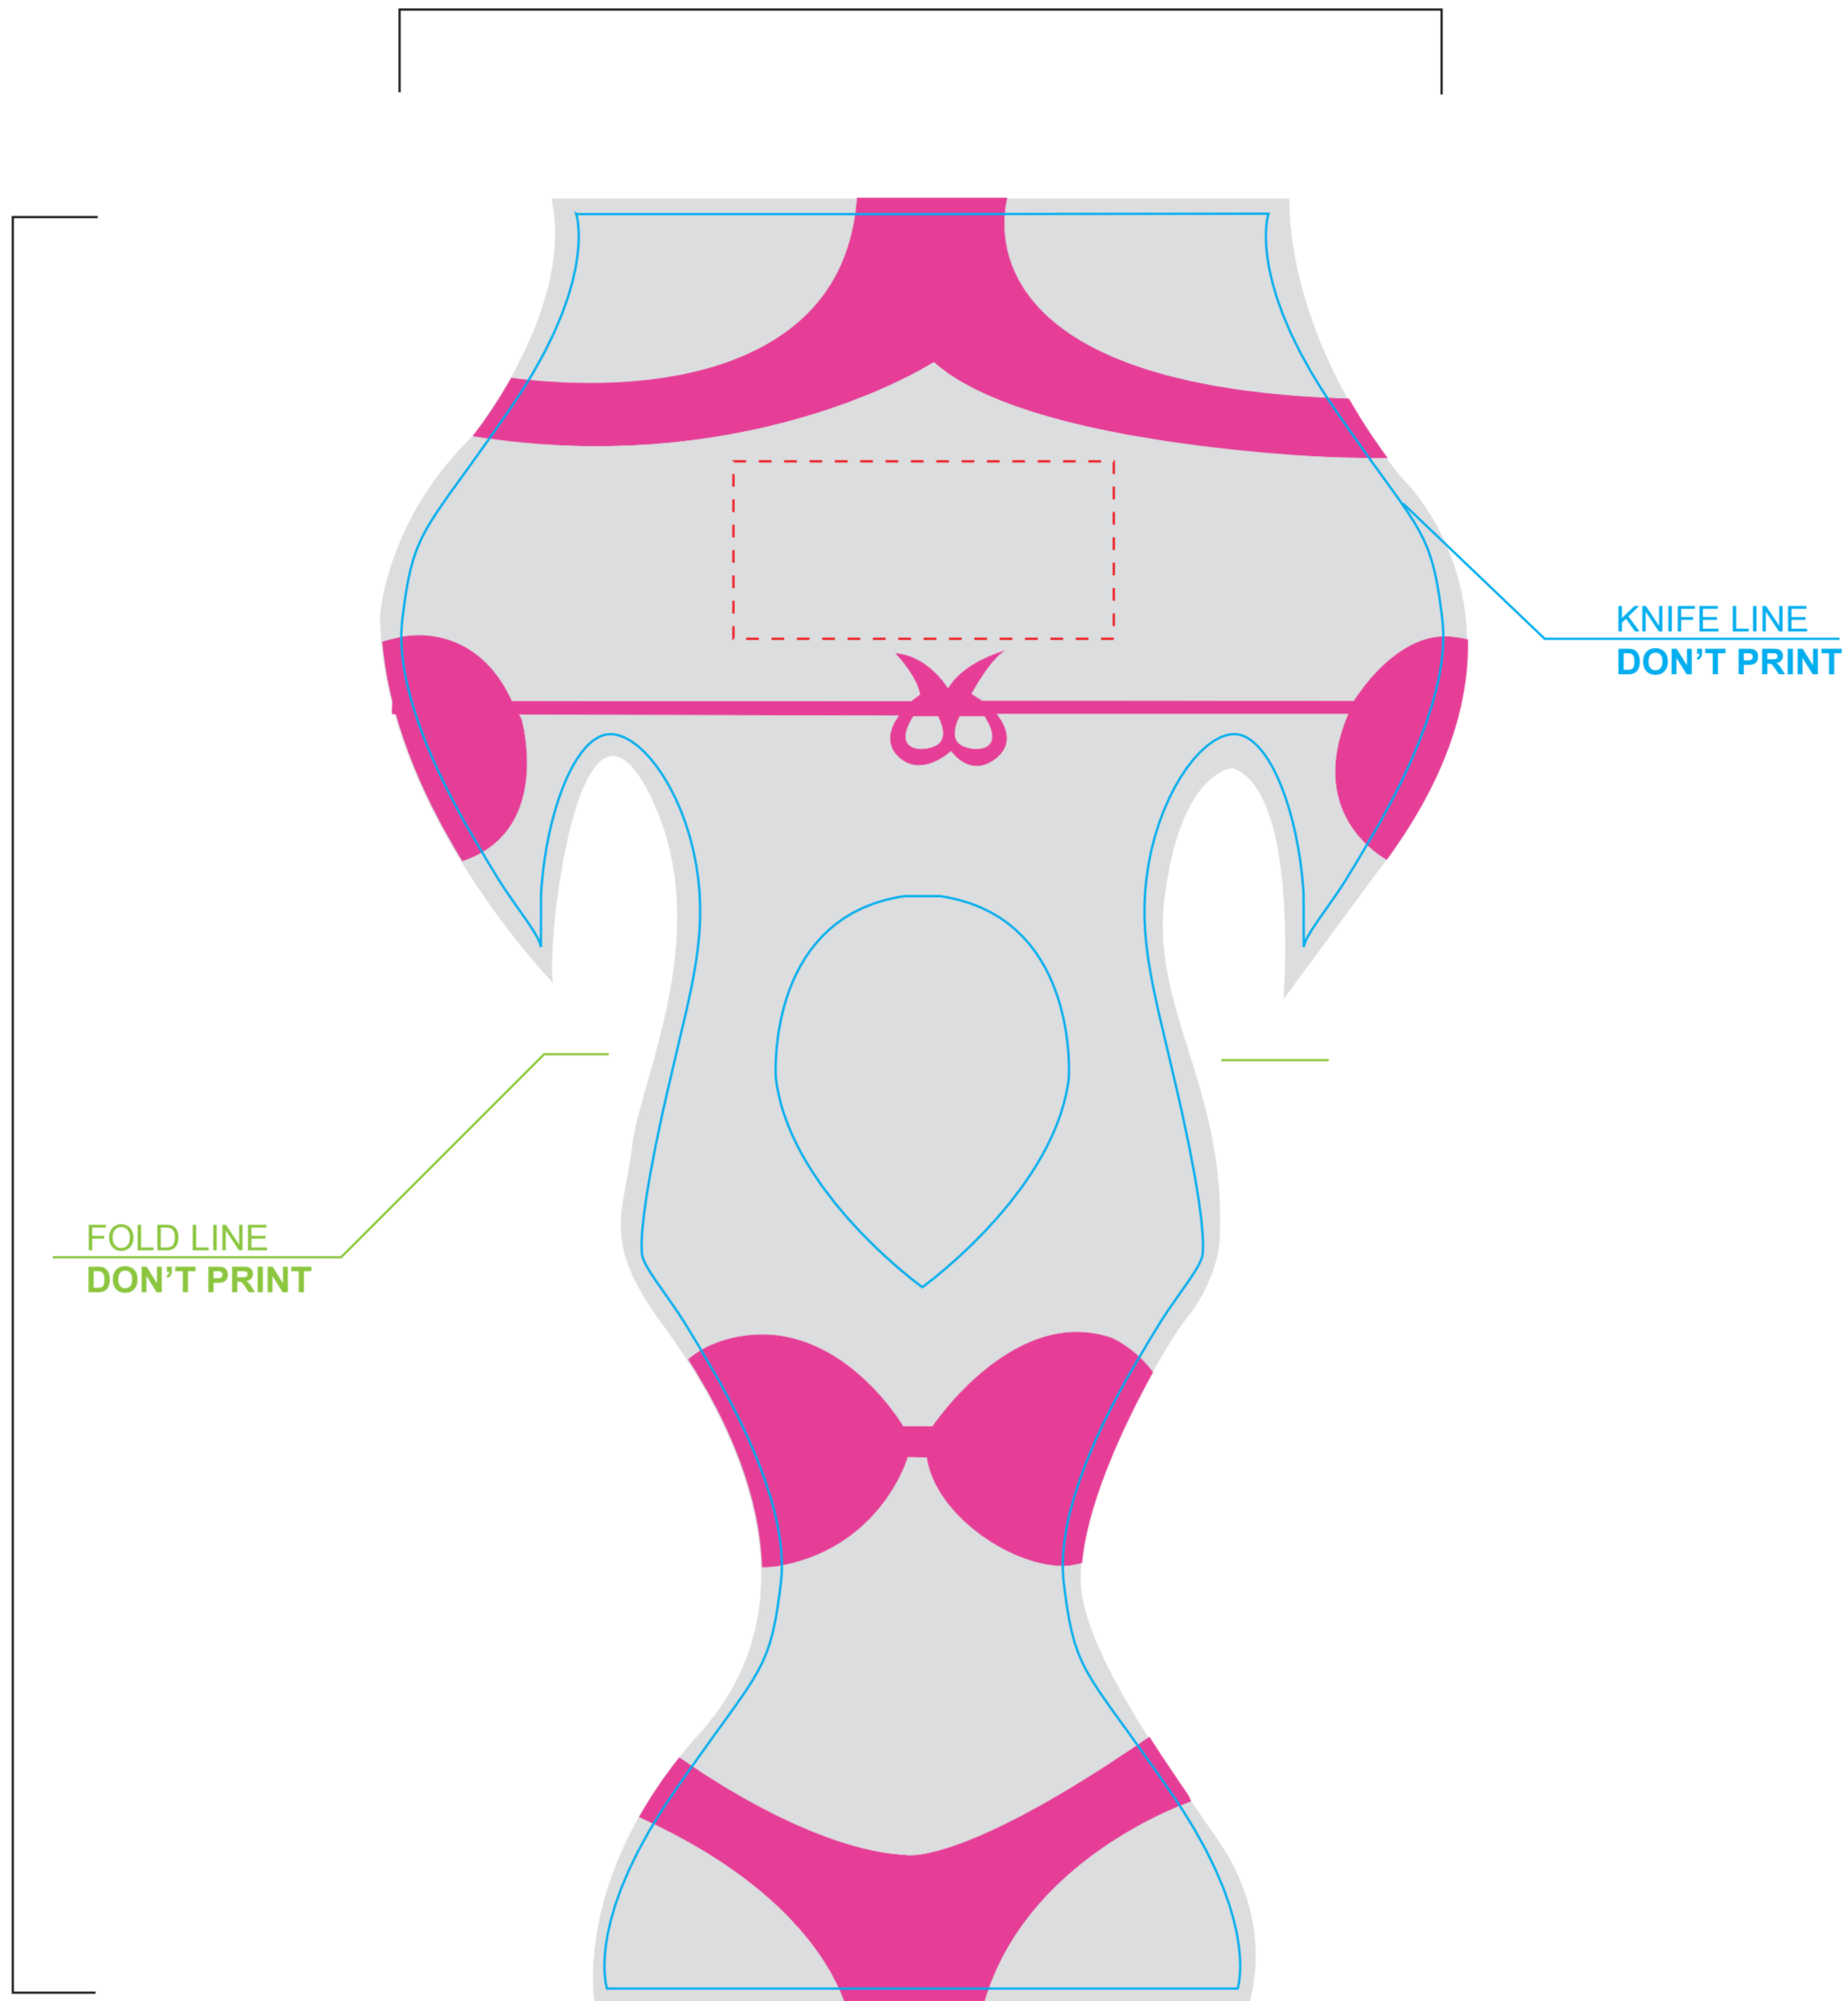

CRITICAL AREA

Keep all important elements of the artwork inside the dotted line!
The "CRITICAL AREA" ensures that all the important elements in your artwork will be printed clearly when the product is produced.

280 mm

164.4 mm

TEMPLATE SCALE RATIO 1:1

ART COLOURS

- PMS ■ PMS ■ PMS
- PMS ■ PMS ■ PMS
- PMS ■ PMS ■ PMS

FULL COLOUR

- COLOUR MATCH >>> ■ PMS ■ PMS
- PMS ■ PMS
 - PMS ■ PMS

PRODUCT COLOURS

NEOPRENE RUBBER: BLACK
POLYESTER (INT.): BLACK
POLYESTER (EXT.): ----
STITCH: ----