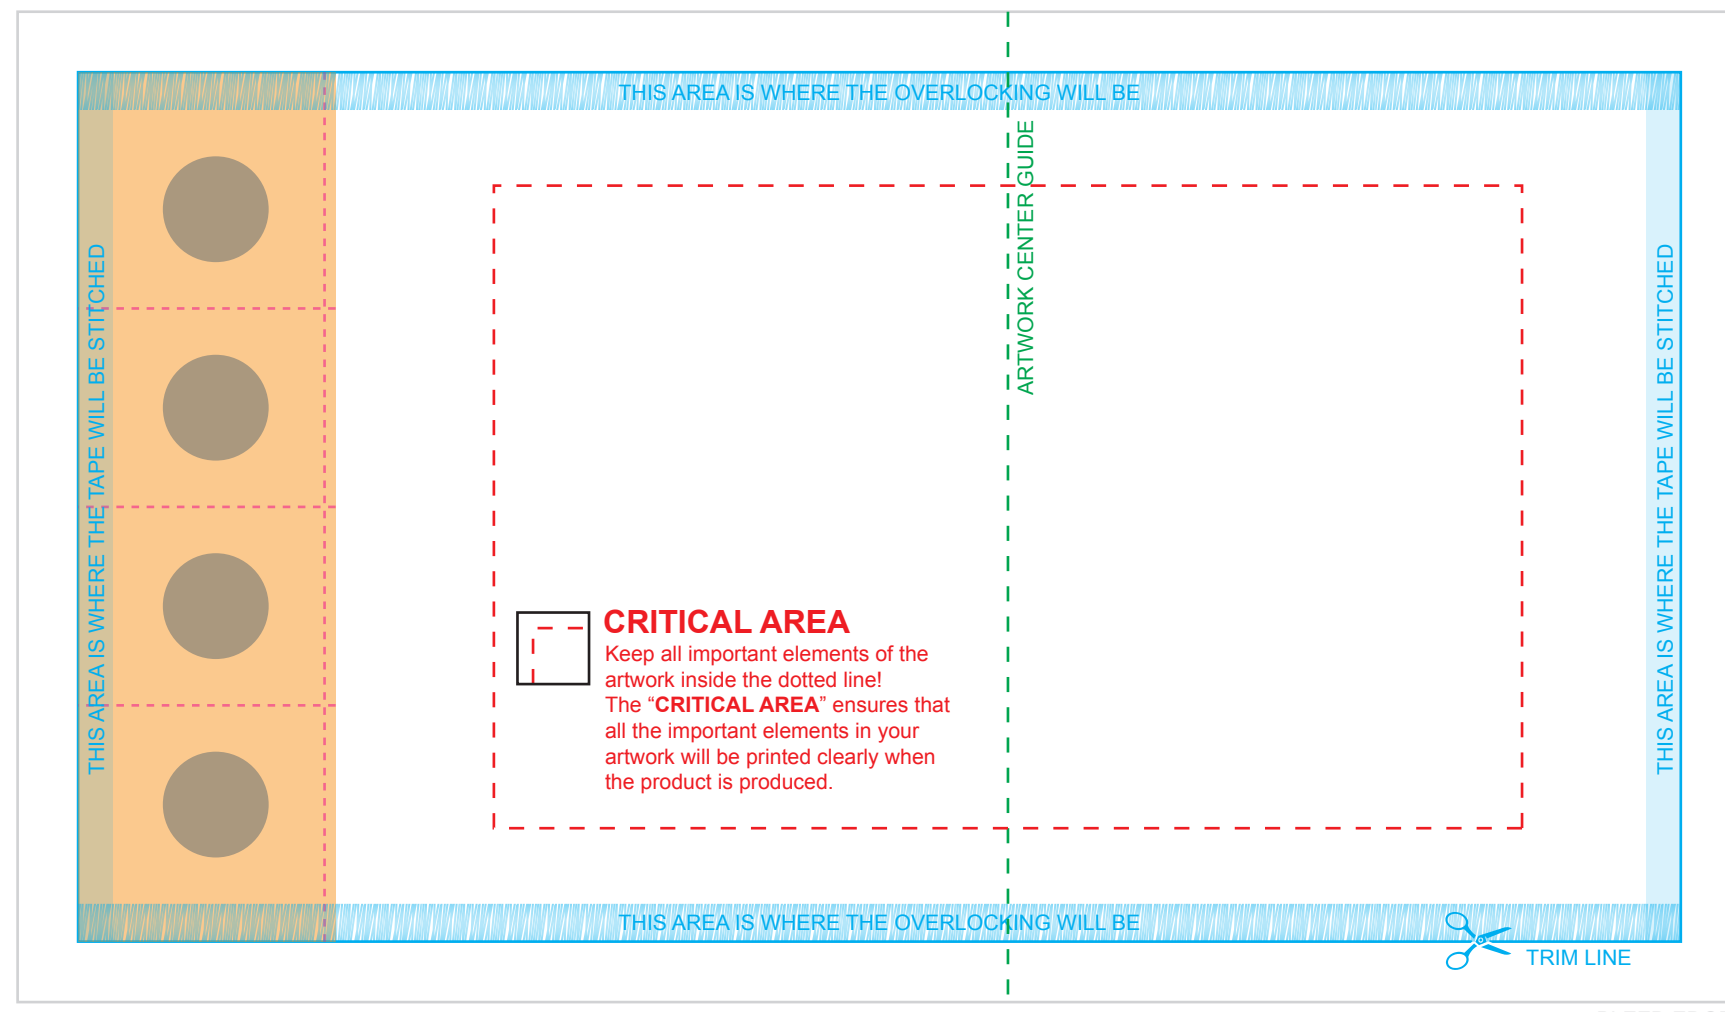

PRODUCT CODE: 137b - MAGNETIC CAN COOLER

TOTAL ART AREA: 228mm(W) x 131mm(H)
TRIMMED: 212mm(W) x 115mm(H)

THIS TEMPLATE IS 100% TO SCALE. DO NOT RESIZE!

TEMPLATE SCALE RATIO 1:1

ART COLOURS

- | | | |
|-------|-------|-------|
| ■ PMS | ■ PMS | ■ PMS |
| ■ PMS | ■ PMS | ■ PMS |
| ■ PMS | ■ PMS | ■ PMS |
- FULL COLOUR

PRODUCT COLOURS

- NEOPRENE: BLACK
POLYESTER (INT.): BLACK
POLYESTER (EXT.): ----
TAPE & STITCH: ----
OVERLOCKING: ----
NYLON MAGNET COVER: BLACK