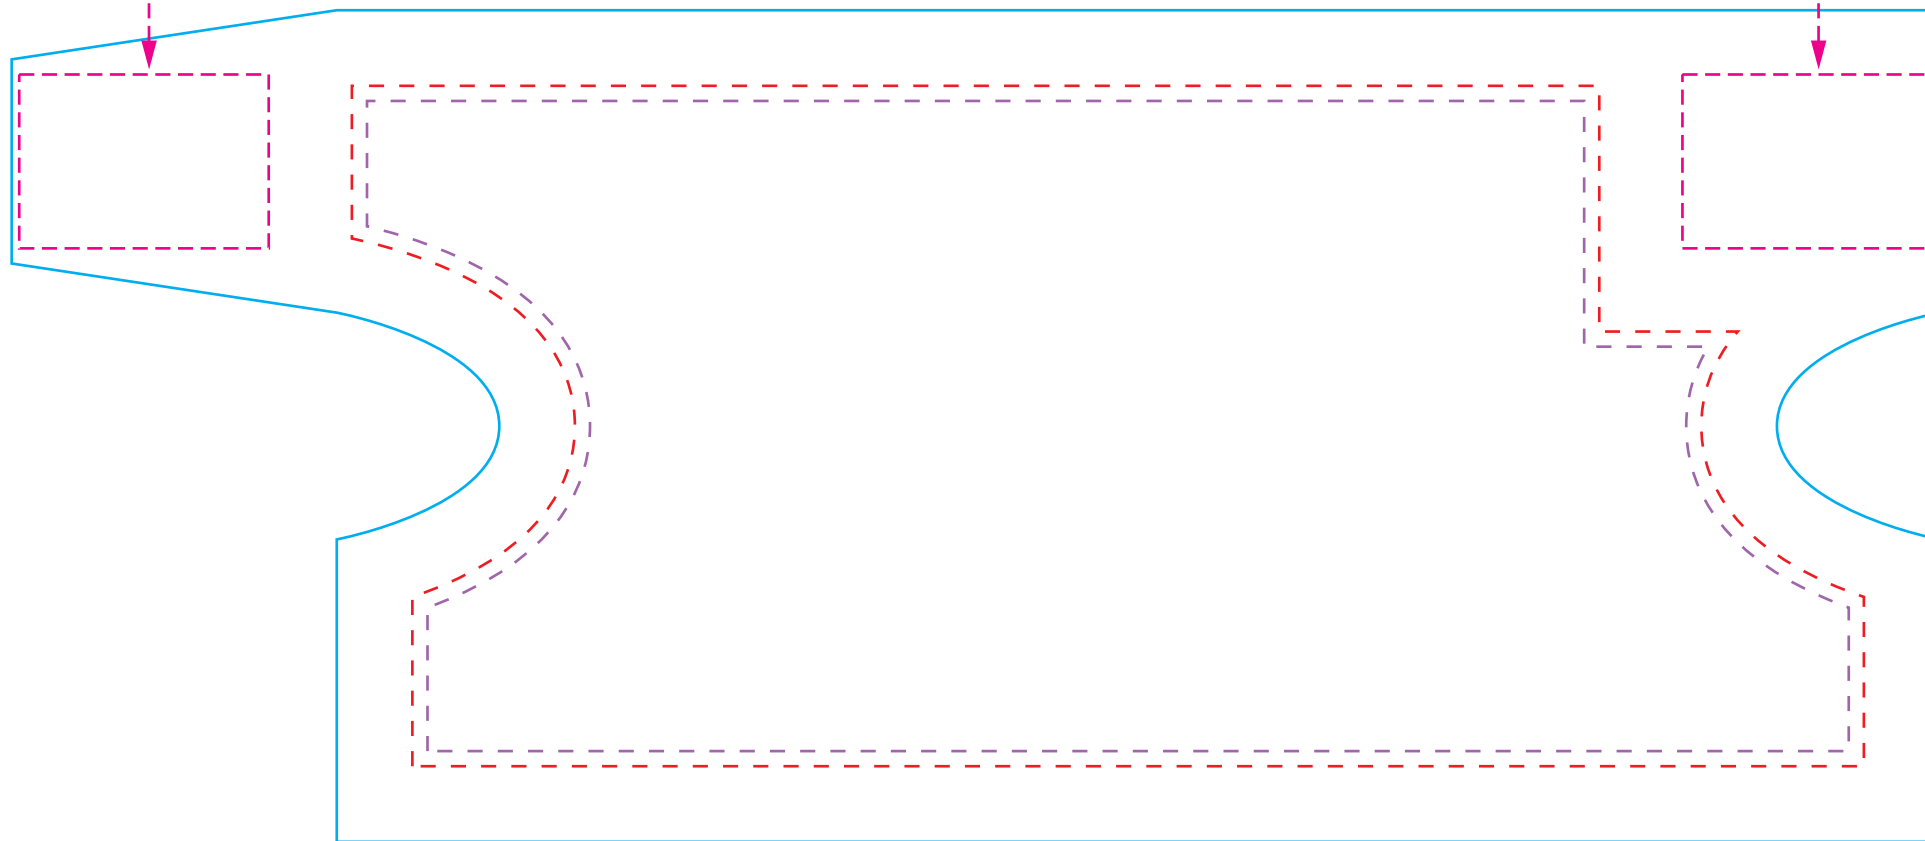

CRITICAL AREAS
 Keep all important elements of the artwork inside the dotted line!
 The "CRITICAL AREA" ensures that all the important elements in your artwork will be printed clearly when the product is produced.

TEMPLATE SCALE RATIO 1:1

ART COLOURS

- PMS
- PMS
- PMS
- PMS
- PMS
- PMS
- PMS
- PMS

FULL COLOUR

- COLOUR MATCH >>>
- PMS
 - PMS
 - PMS
 - PMS
 - PMS
 - PMS

PRODUCT COLOURS

- NEOPRENE RUBBER: BLACK
- POLYESTER (INT.): BLACK
- POLYESTER (EXT.): ----
- STITCH: ----
- VELCRO: ----