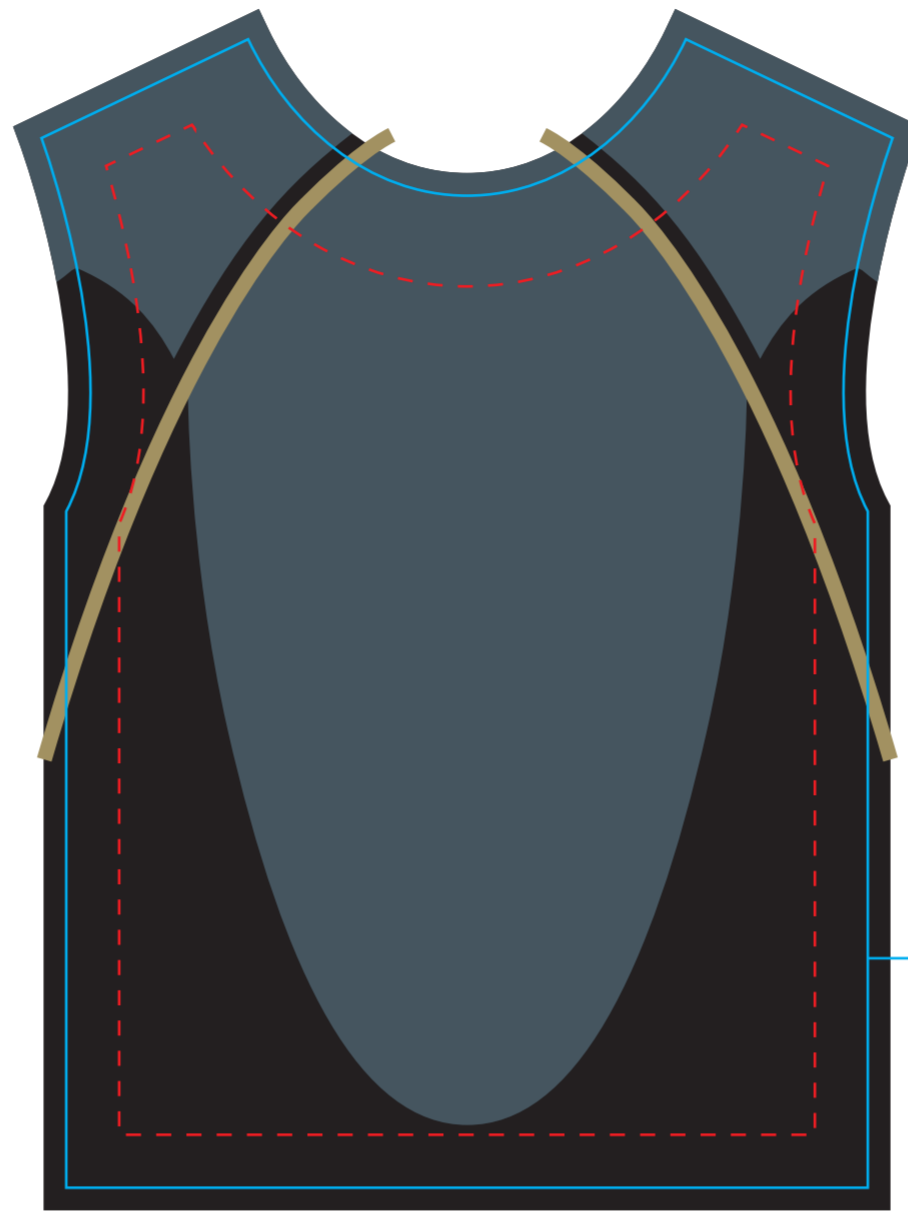

CRITICAL AREA
 Keep all important elements of the artwork inside the dotted line!
 The "CRITICAL AREA" ensures that all the important elements in your artwork will be printed clearly when the product is produced.

STITCH LINE
 STITCH LAST &
 INSIDE OUT.
 DO NOT PRINT

RIGHT
 SLEEVE

KNIFE LINE
 DO NOT PRINT

KNIFE LINE
 DO NOT PRINT

FRONT

KNIFE LINE
 DO NOT PRINT

LEFT
 SLEEVE

NYLON
 STRAP

BACK

TEMPLATE SCALE RATIO 1:1

ART COLOURS

- | | | |
|-------------|-------|-------|
| ■ PMS 871 C | ■ PMS | ■ PMS |
| ■ PMS 432 C | ■ PMS | ■ PMS |
| ■ PMS | ■ PMS | ■ PMS |

PRODUCT COLOURS

- NEOPRENE RUBBER: BLACK
 POLYESTER (INT.): BLACK
 POLYESTER (EXT.): BLACK
 TRIMMING: BLACK
 ZIPPER: BLACK
 NYLON STRAP: BLACK
 STITCH: BLACK