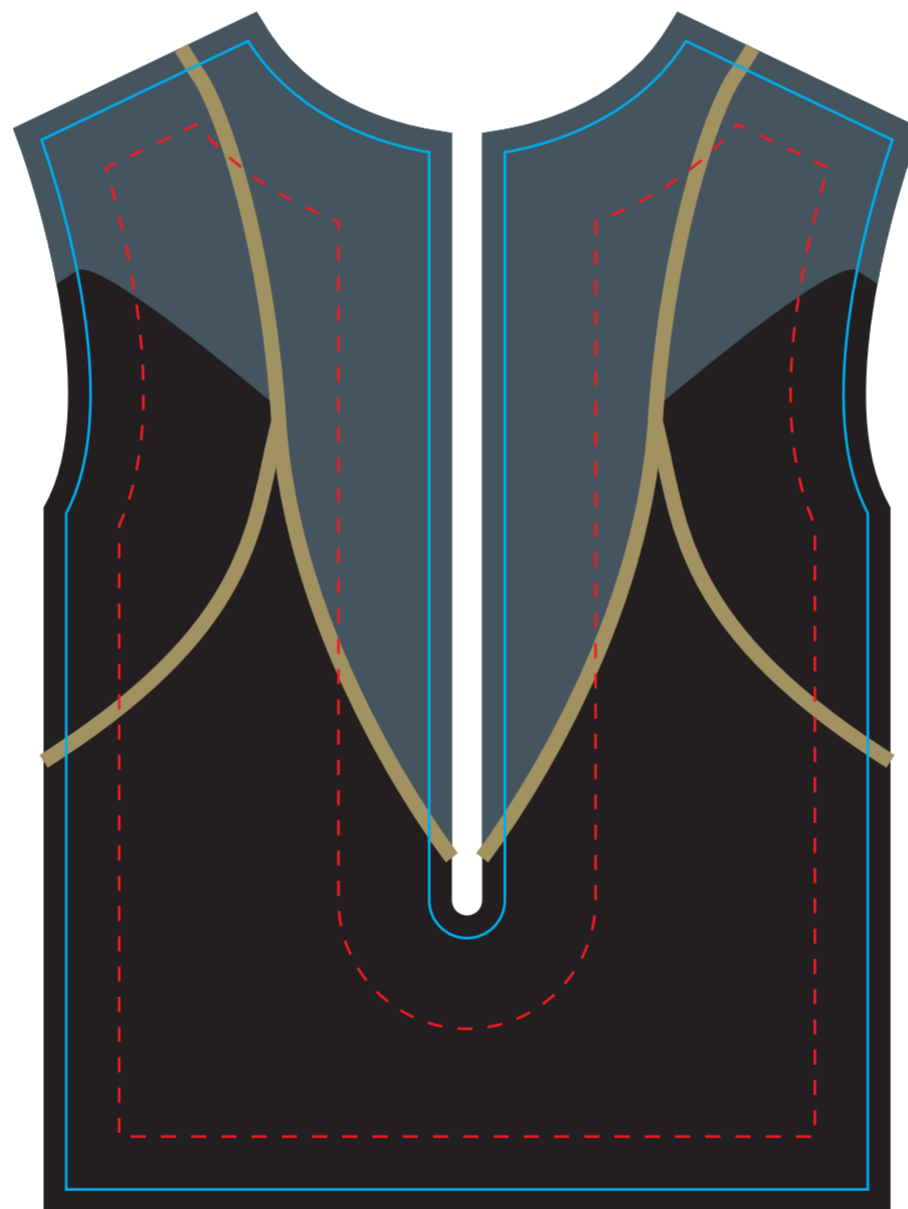

CRITICAL AREA
 Keep all important elements of the artwork inside the dotted line!
 The "CRITICAL AREA" ensures that all the important elements in your artwork will be printed clearly when the product is produced.

STITCH LINE
 STITCH LAST &
 INSIDE OUT.
 DO NOT PRINT

RIGHT
 SLEEVE

KNIFE LINE
 DO NOT PRINT

KNIFE LINE
 DO NOT PRINT

FRONT

KNIFE LINE
 DO NOT PRINT

LEFT
 SLEEVE

NYLON
 STRAP

BACK

TEMPLATE SCALE RATIO 1:1

ART COLOURS

- | | | |
|-------------|-------|-------|
| ■ PMS 871 C | ■ PMS | ■ PMS |
| ■ PMS 432 C | ■ PMS | ■ PMS |
| ■ PMS | ■ PMS | ■ PMS |

PRODUCT COLOURS

- NEOPRENE RUBBER: BLACK
 POLYESTER (INT.): BLACK
 POLYESTER (EXT.): BLACK
 TRIMMING: BLACK
 ZIPPER: BLACK
 NYLON STRAP: BLACK
 STITCH: BLACK