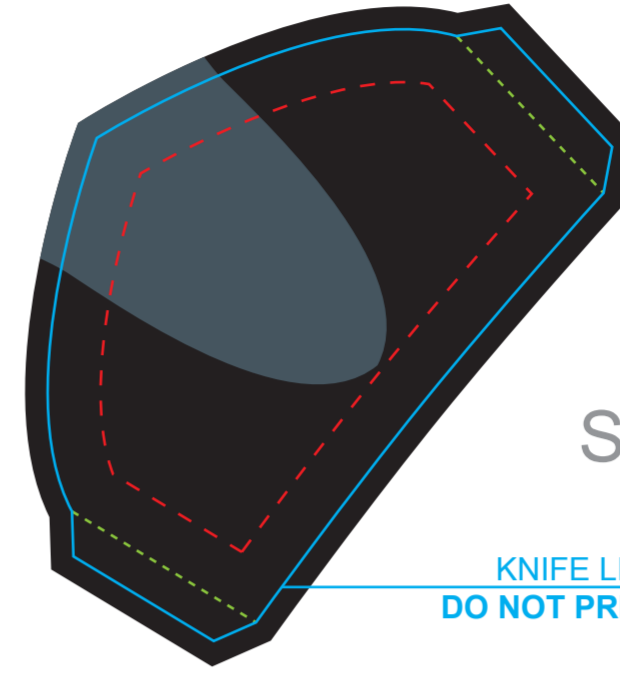

CRITICAL AREA
 Keep all important elements of the artwork inside the dotted line!
 The "CRITICAL AREA" ensures that all the important elements in your artwork will be printed clearly when the product is produced.

STITCH LINE
 STITCH LAST &
 INSIDE OUT.
 DO NOT PRINT

RIGHT
 SLEEVE

KNIFE LINE
 DO NOT PRINT

KNIFE LINE
 DO NOT PRINT

FRONT

KNIFE LINE
 DO NOT PRINT

LEFT
 SLEEVE

NYLON
 STRAP

BACK

TEMPLATE SCALE RATIO 1:1

ART COLOURS

- | | | |
|-------------|-------|-------|
| ■ PMS 871 C | ■ PMS | ■ PMS |
| ■ PMS 432 C | ■ PMS | ■ PMS |
| ■ PMS | ■ PMS | ■ PMS |

PRODUCT COLOURS

- NEOPRENE RUBBER: BLACK
 POLYESTER (INT.): BLACK
 POLYESTER (EXT.): BLACK
 TRIMMING: BLACK
 ZIPPER: BLACK
 NYLON STRAP: BLACK
 STITCH: BLACK