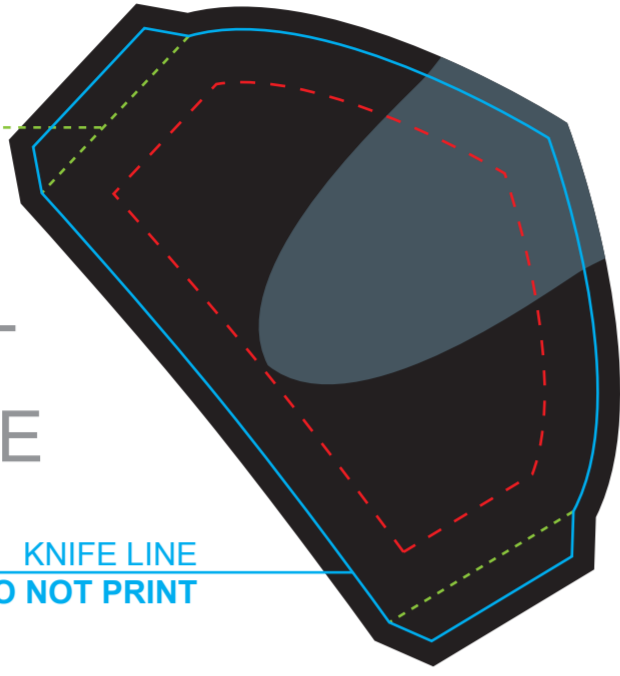

CRITICAL AREA
 Keep all important elements of the artwork inside the dotted line!
 The "CRITICAL AREA" ensures that all the important elements in your artwork will be printed clearly when the product is produced.

STITCH LINE
 STITCH LAST &
 INSIDE OUT.
 DO NOT PRINT

RIGHT
 SLEEVE

KNIFE LINE
 DO NOT PRINT

KNIFE LINE
 DO NOT PRINT

FRONT

KNIFE LINE
 DO NOT PRINT

LEFT
 SLEEVE

NYLON
 STRAP

BACK

TEMPLATE SCALE RATIO 1:1

ART COLOURS

- | | | |
|-------------|-------|-------|
| ■ PMS 871 C | ■ PMS | ■ PMS |
| ■ PMS 432 C | ■ PMS | ■ PMS |
| ■ PMS | ■ PMS | ■ PMS |

PRODUCT COLOURS

- NEOPRENE RUBBER: BLACK
 POLYESTER (INT.): BLACK
 POLYESTER (EXT.): BLACK
 TRIMMING: BLACK
 ZIPPER: BLACK
 NYLON STRAP: BLACK
 STITCH: BLACK