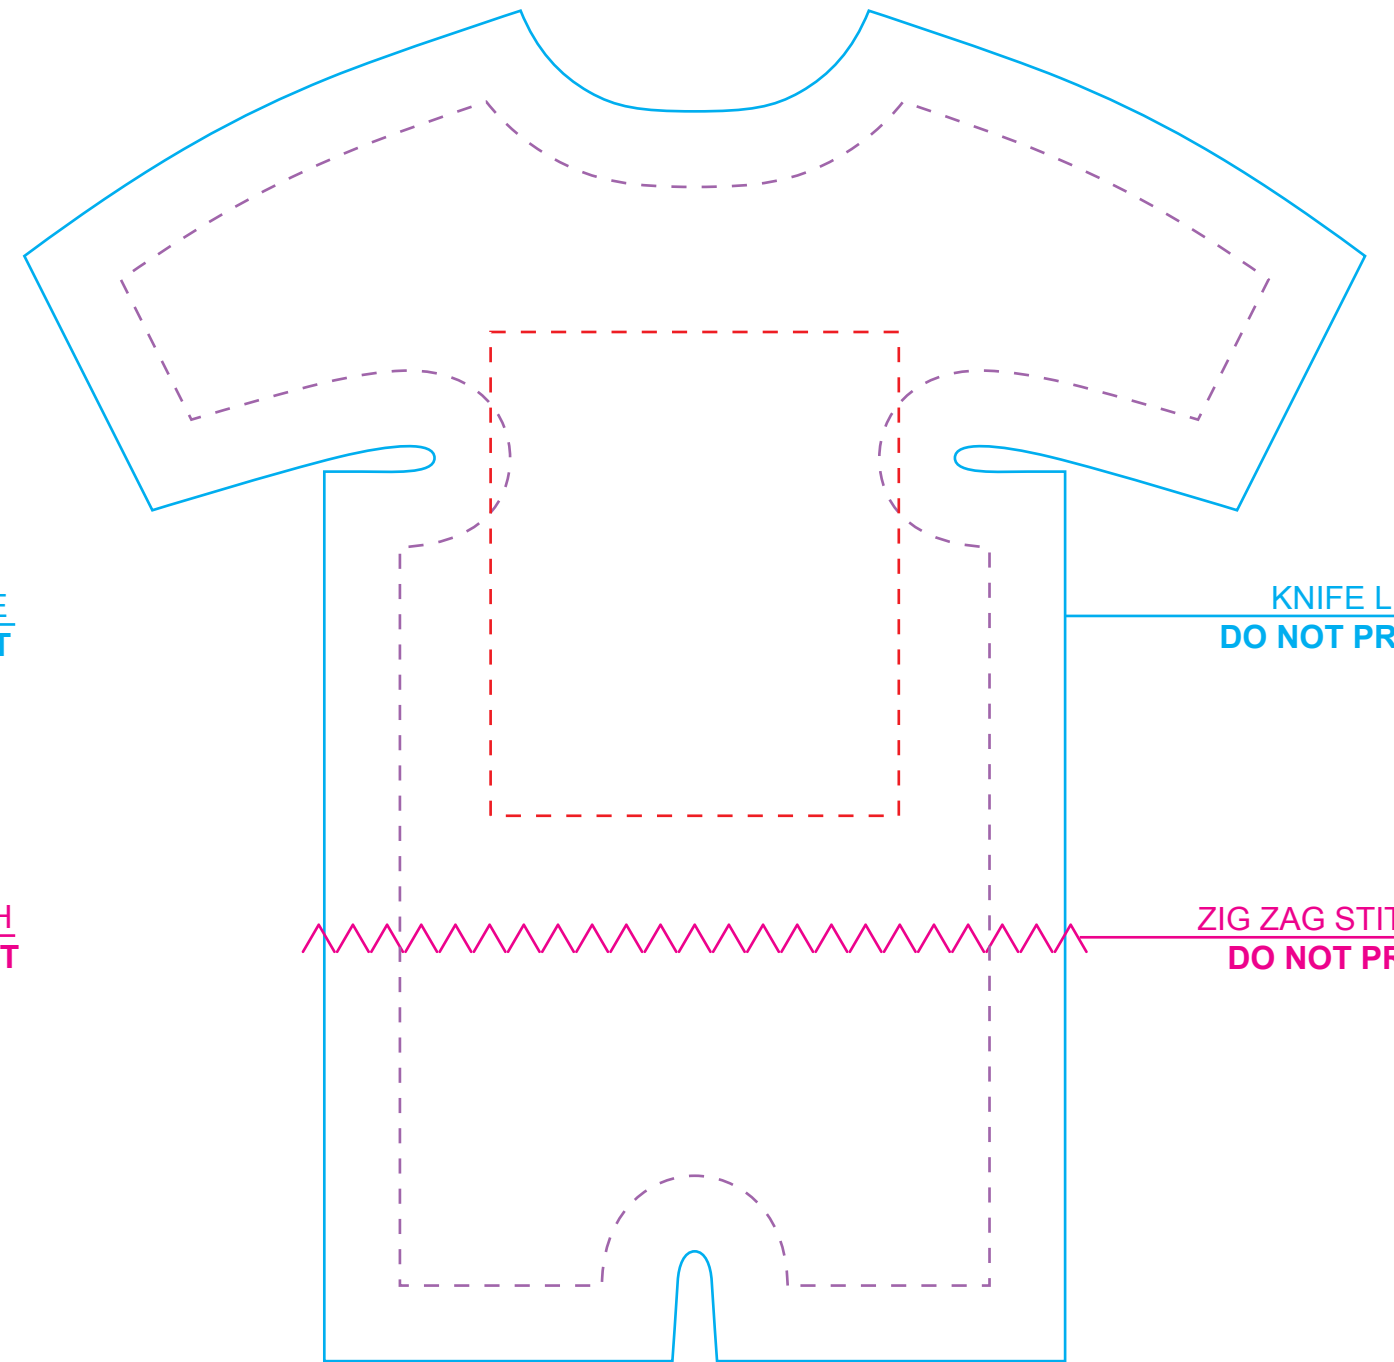

**CRITICAL AREAS**

Keep all important elements of the artwork inside the dotted line!  
 The "CRITICAL AREA" ensures that all the important elements in your artwork will be printed clearly when the product is produced.

FRONT

BACK

KNIFE LINE  
DO NOT PRINT

KNIFE LINE  
DO NOT PRINT

ZIG ZAG STITCH  
DO NOT PRINT

ZIG ZAG STITCH  
DO NOT PRINT

TEMPLATE SCALE RATIO 1:1

ART COLOURS

- PMS
- PMS
- PMS
- PMS
- PMS
- PMS
- PMS
- PMS

FULL COLOUR

- COLOUR MATCH >>> ■ PMS
- PMS
- PMS
- PMS
- PMS
- PMS

PRODUCT COLOURS

- NEOPRENE RUBBER: BLACK
- POLYESTER (INT.): BLACK
- POLYESTER (EXT.): ----
- STITCH: ----