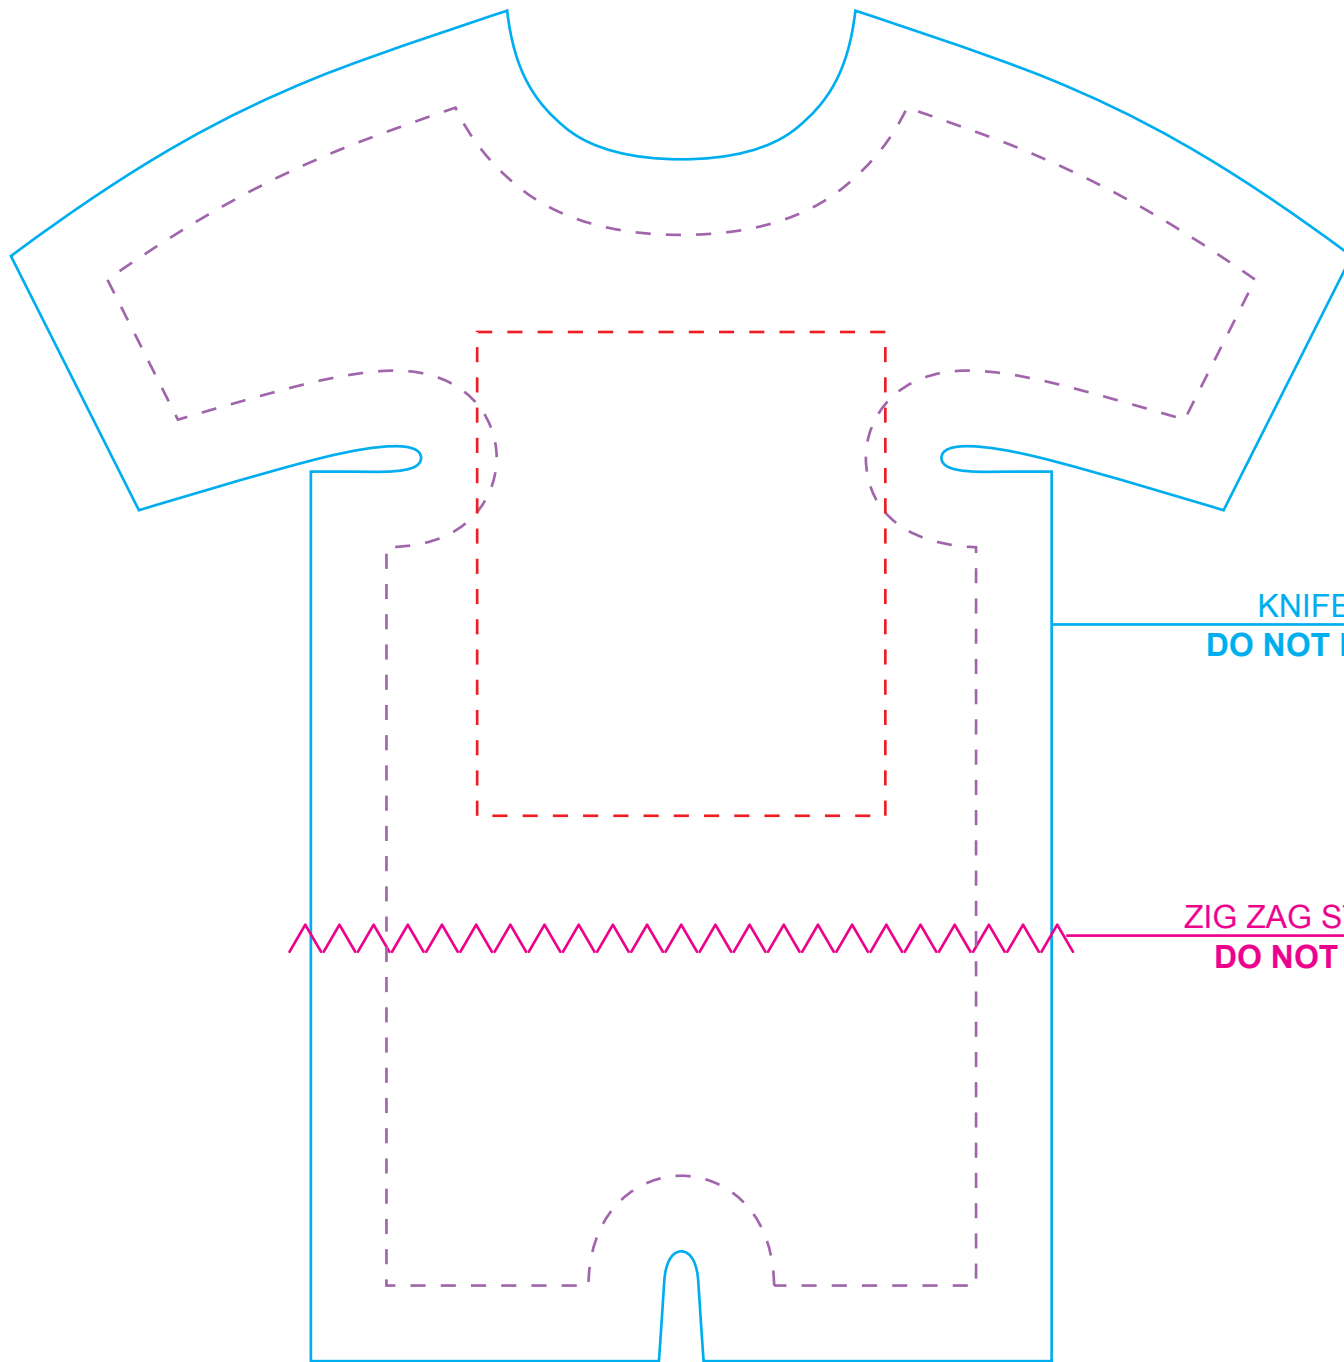

**CRITICAL AREAS**

Keep all important elements of the artwork inside the dotted line!  
 The "CRITICAL AREA" ensures that all the important elements in your artwork will be printed clearly when the product is produced.

FRONT

BACK

KNIFE LINE  
DO NOT PRINT

KNIFE LINE  
DO NOT PRINT

ZIG ZAG STITCH  
DO NOT PRINT

ZIG ZAG STITCH  
DO NOT PRINT

TEMPLATE SCALE RATIO 1:1

ART COLOURS

- PMS
- PMS
- PMS
- PMS
- PMS
- PMS
- PMS
- PMS

FULL COLOUR

- COLOUR MATCH >>> ■ PMS
- PMS
- PMS
- PMS
- PMS
- PMS

PRODUCT COLOURS

- NEOPRENE RUBBER: BLACK
- POLYESTER (INT.): BLACK
- POLYESTER (EXT.): ----
- STITCH: ----