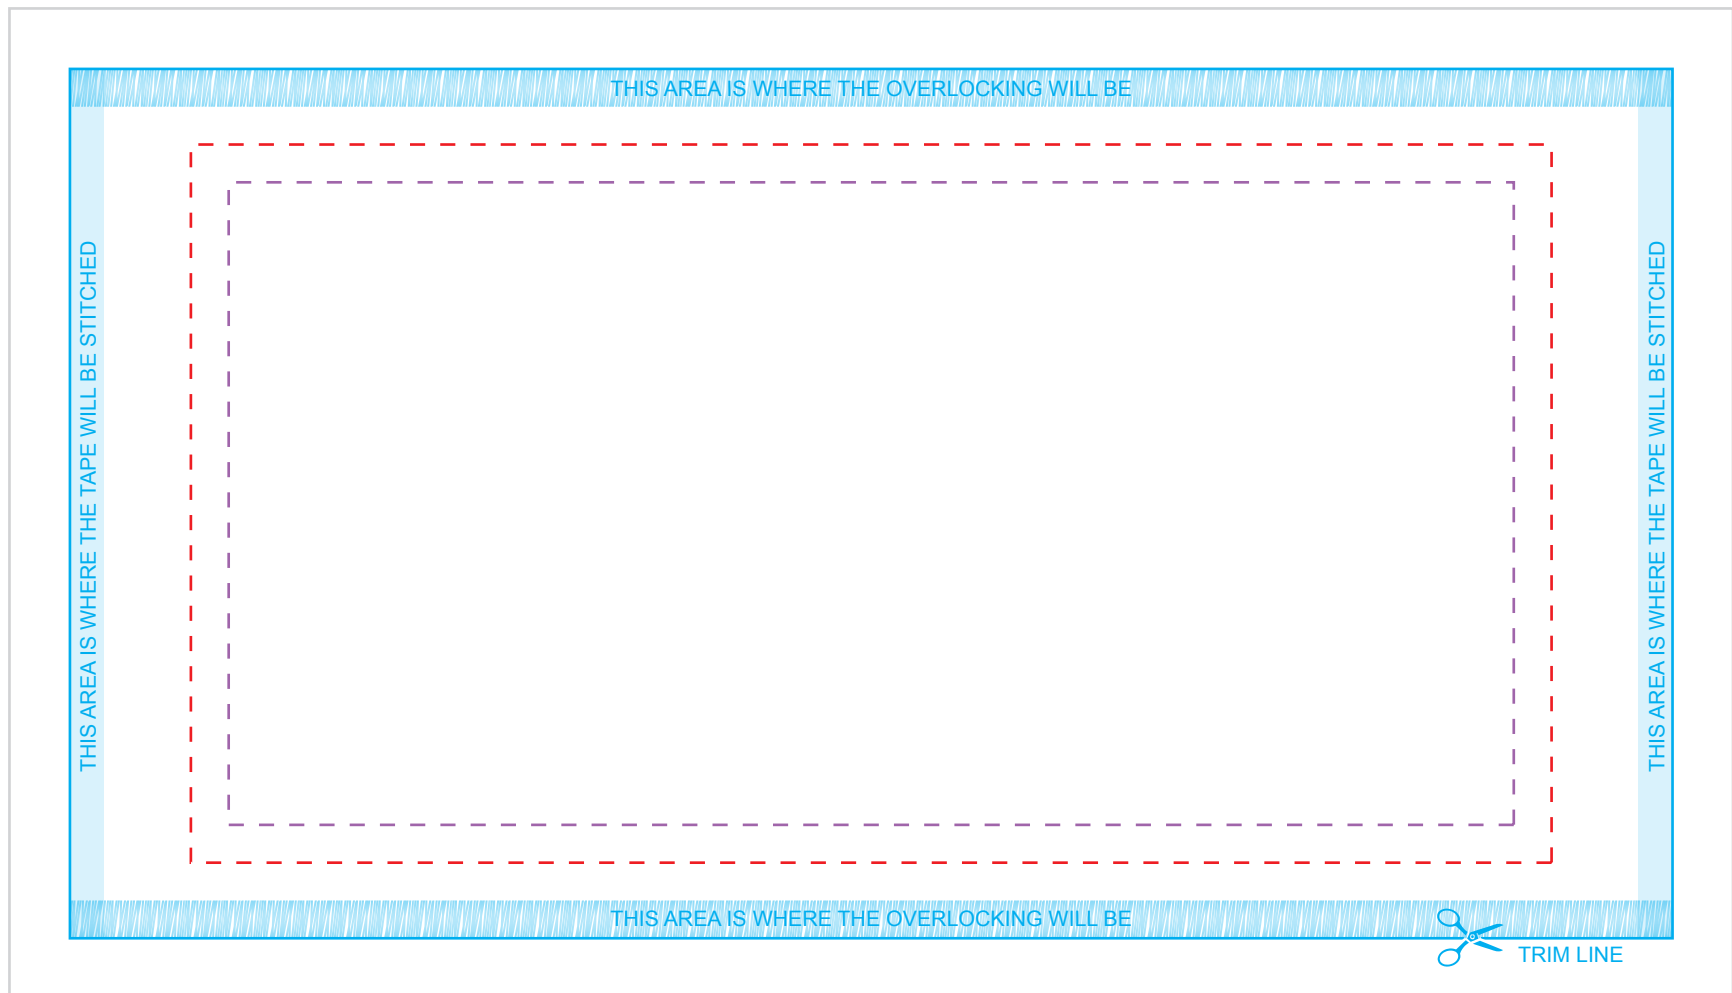

CRITICAL AREAS

Keep all important elements of the artwork inside the dotted line!
 The "CRITICAL AREA" ensures that all the important elements in your artwork will be printed clearly when the product is produced.

THIS TEMPLATE IS 100% TO SCALE. DO NOT RESIZE!

BLEED EDGE

TEMPLATE SCALE RATIO 1:1

ART COLOURS

- | | | |
|-------|-------|-------|
| ■ PMS | ■ PMS | ■ PMS |
| ■ PMS | ■ PMS | ■ PMS |
| ■ PMS | ■ PMS | ■ PMS |

FULL COLOUR

- COLOUR MATCH >>>
- | | |
|-------|-------|
| ■ PMS | ■ PMS |
| ■ PMS | ■ PMS |
| ■ PMS | ■ PMS |

PRODUCT COLOURS

- NEOPRENE RUBBER: BLACK
- POLYESTER (INT.): BLACK
- POLYESTER (EXT.): ----
- TAPE & STITCH: ----
- OVERLOCKING: ----