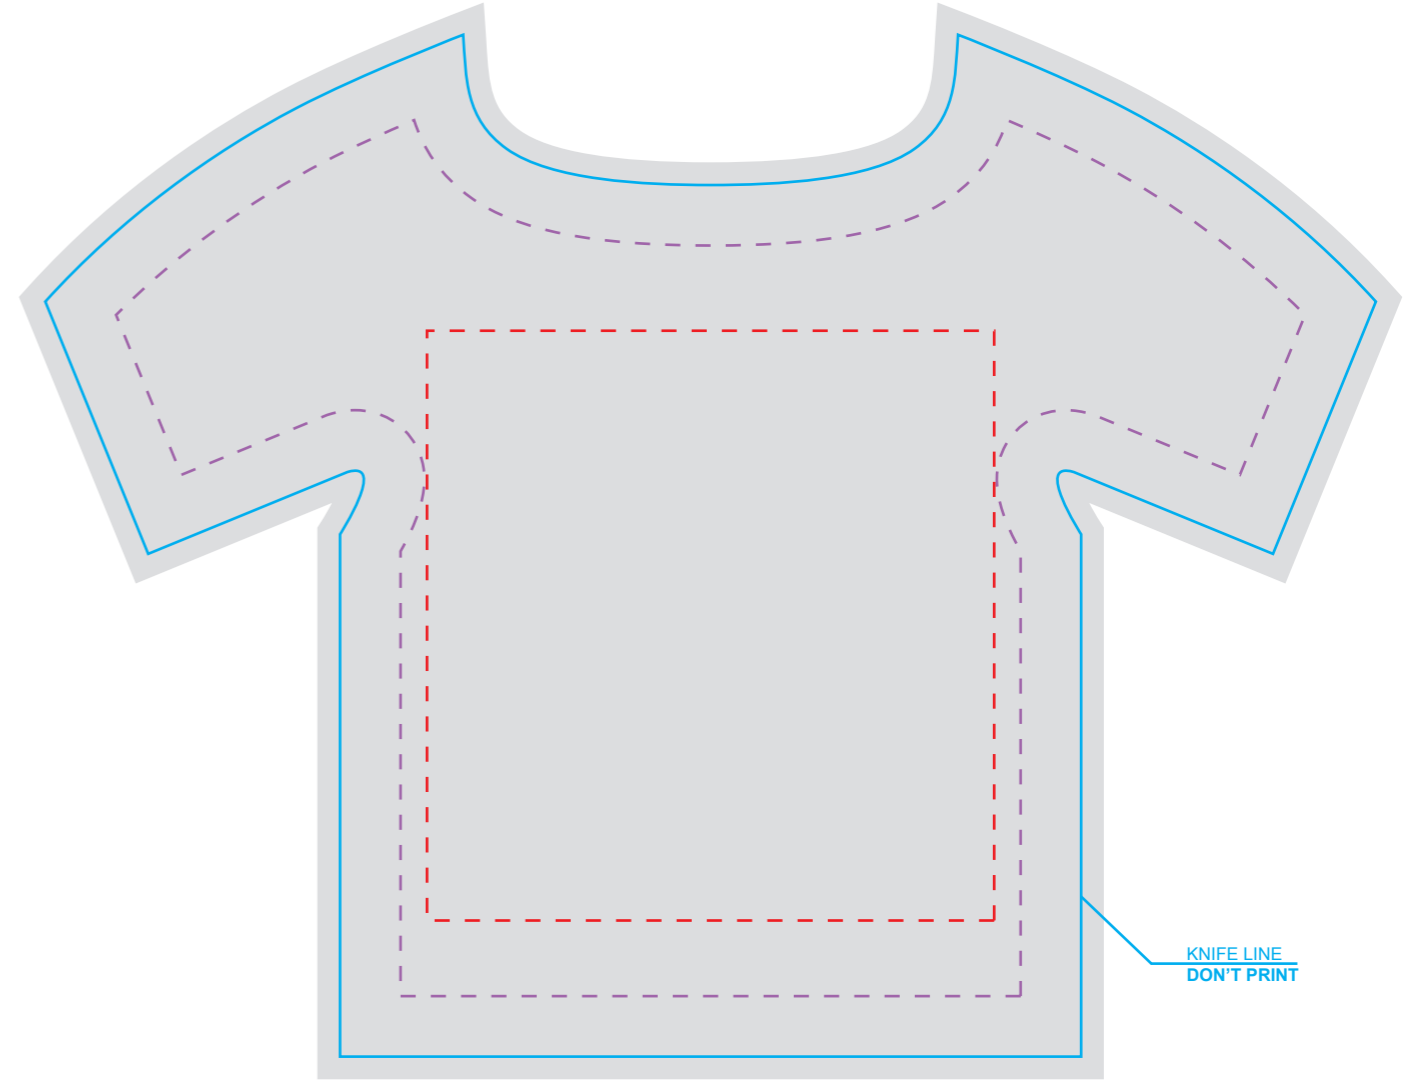

CRITICAL AREAS
 Keep all important elements of the artwork inside the dotted line!
 The "CRITICAL AREA" ensures that all the important elements in your artwork will be printed clearly when the product is produced.

FRONT

BACK

TEMPLATE SCALE RATIO 1:1

ART COLOURS

- PMS
- PMS
- PMS
- PMS
- PMS
- PMS
- PMS

FULL COLOUR

- COLOUR MATCH >>>
- PMS
 - PMS
 - PMS
 - PMS
 - PMS
 - PMS

PRODUCT COLOURS

NEOPRENE RUBBER: BLACK
 POLYESTER (INT.): BLACK
 POLYESTER (EXT.): ----
 STITCH: ----