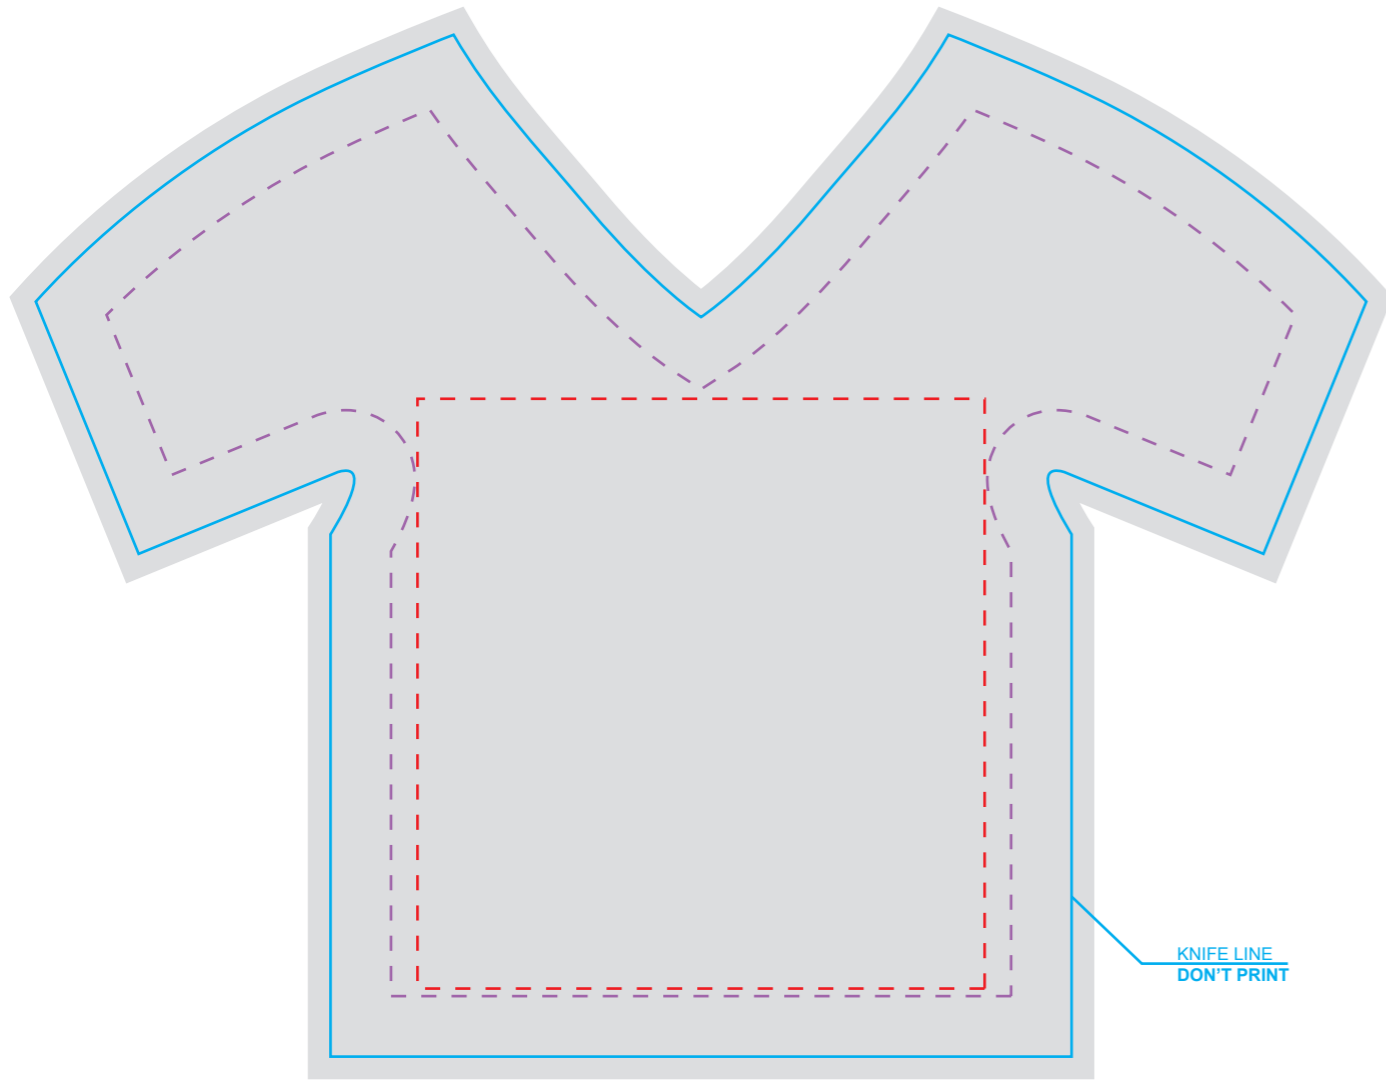

CRITICAL AREAS
 Keep all important elements of the artwork inside the dotted line!
 The "CRITICAL AREA" ensures that all the important elements in your artwork will be printed clearly when the product is produced.

FRONT

BACK

TEMPLATE SCALE RATIO 1:1

ART COLOURS

- PMS
- PMS
- PMS
- PMS
- PMS
- PMS
- PMS

FULL COLOUR

- COLOUR MATCH >>>
- PMS
 - PMS
 - PMS
 - PMS
 - PMS
 - PMS

PRODUCT COLOURS

NEOPRENE RUBBER: BLACK
 POLYESTER (INT.): BLACK
 POLYESTER (EXT.): ----
 STITCH: ----